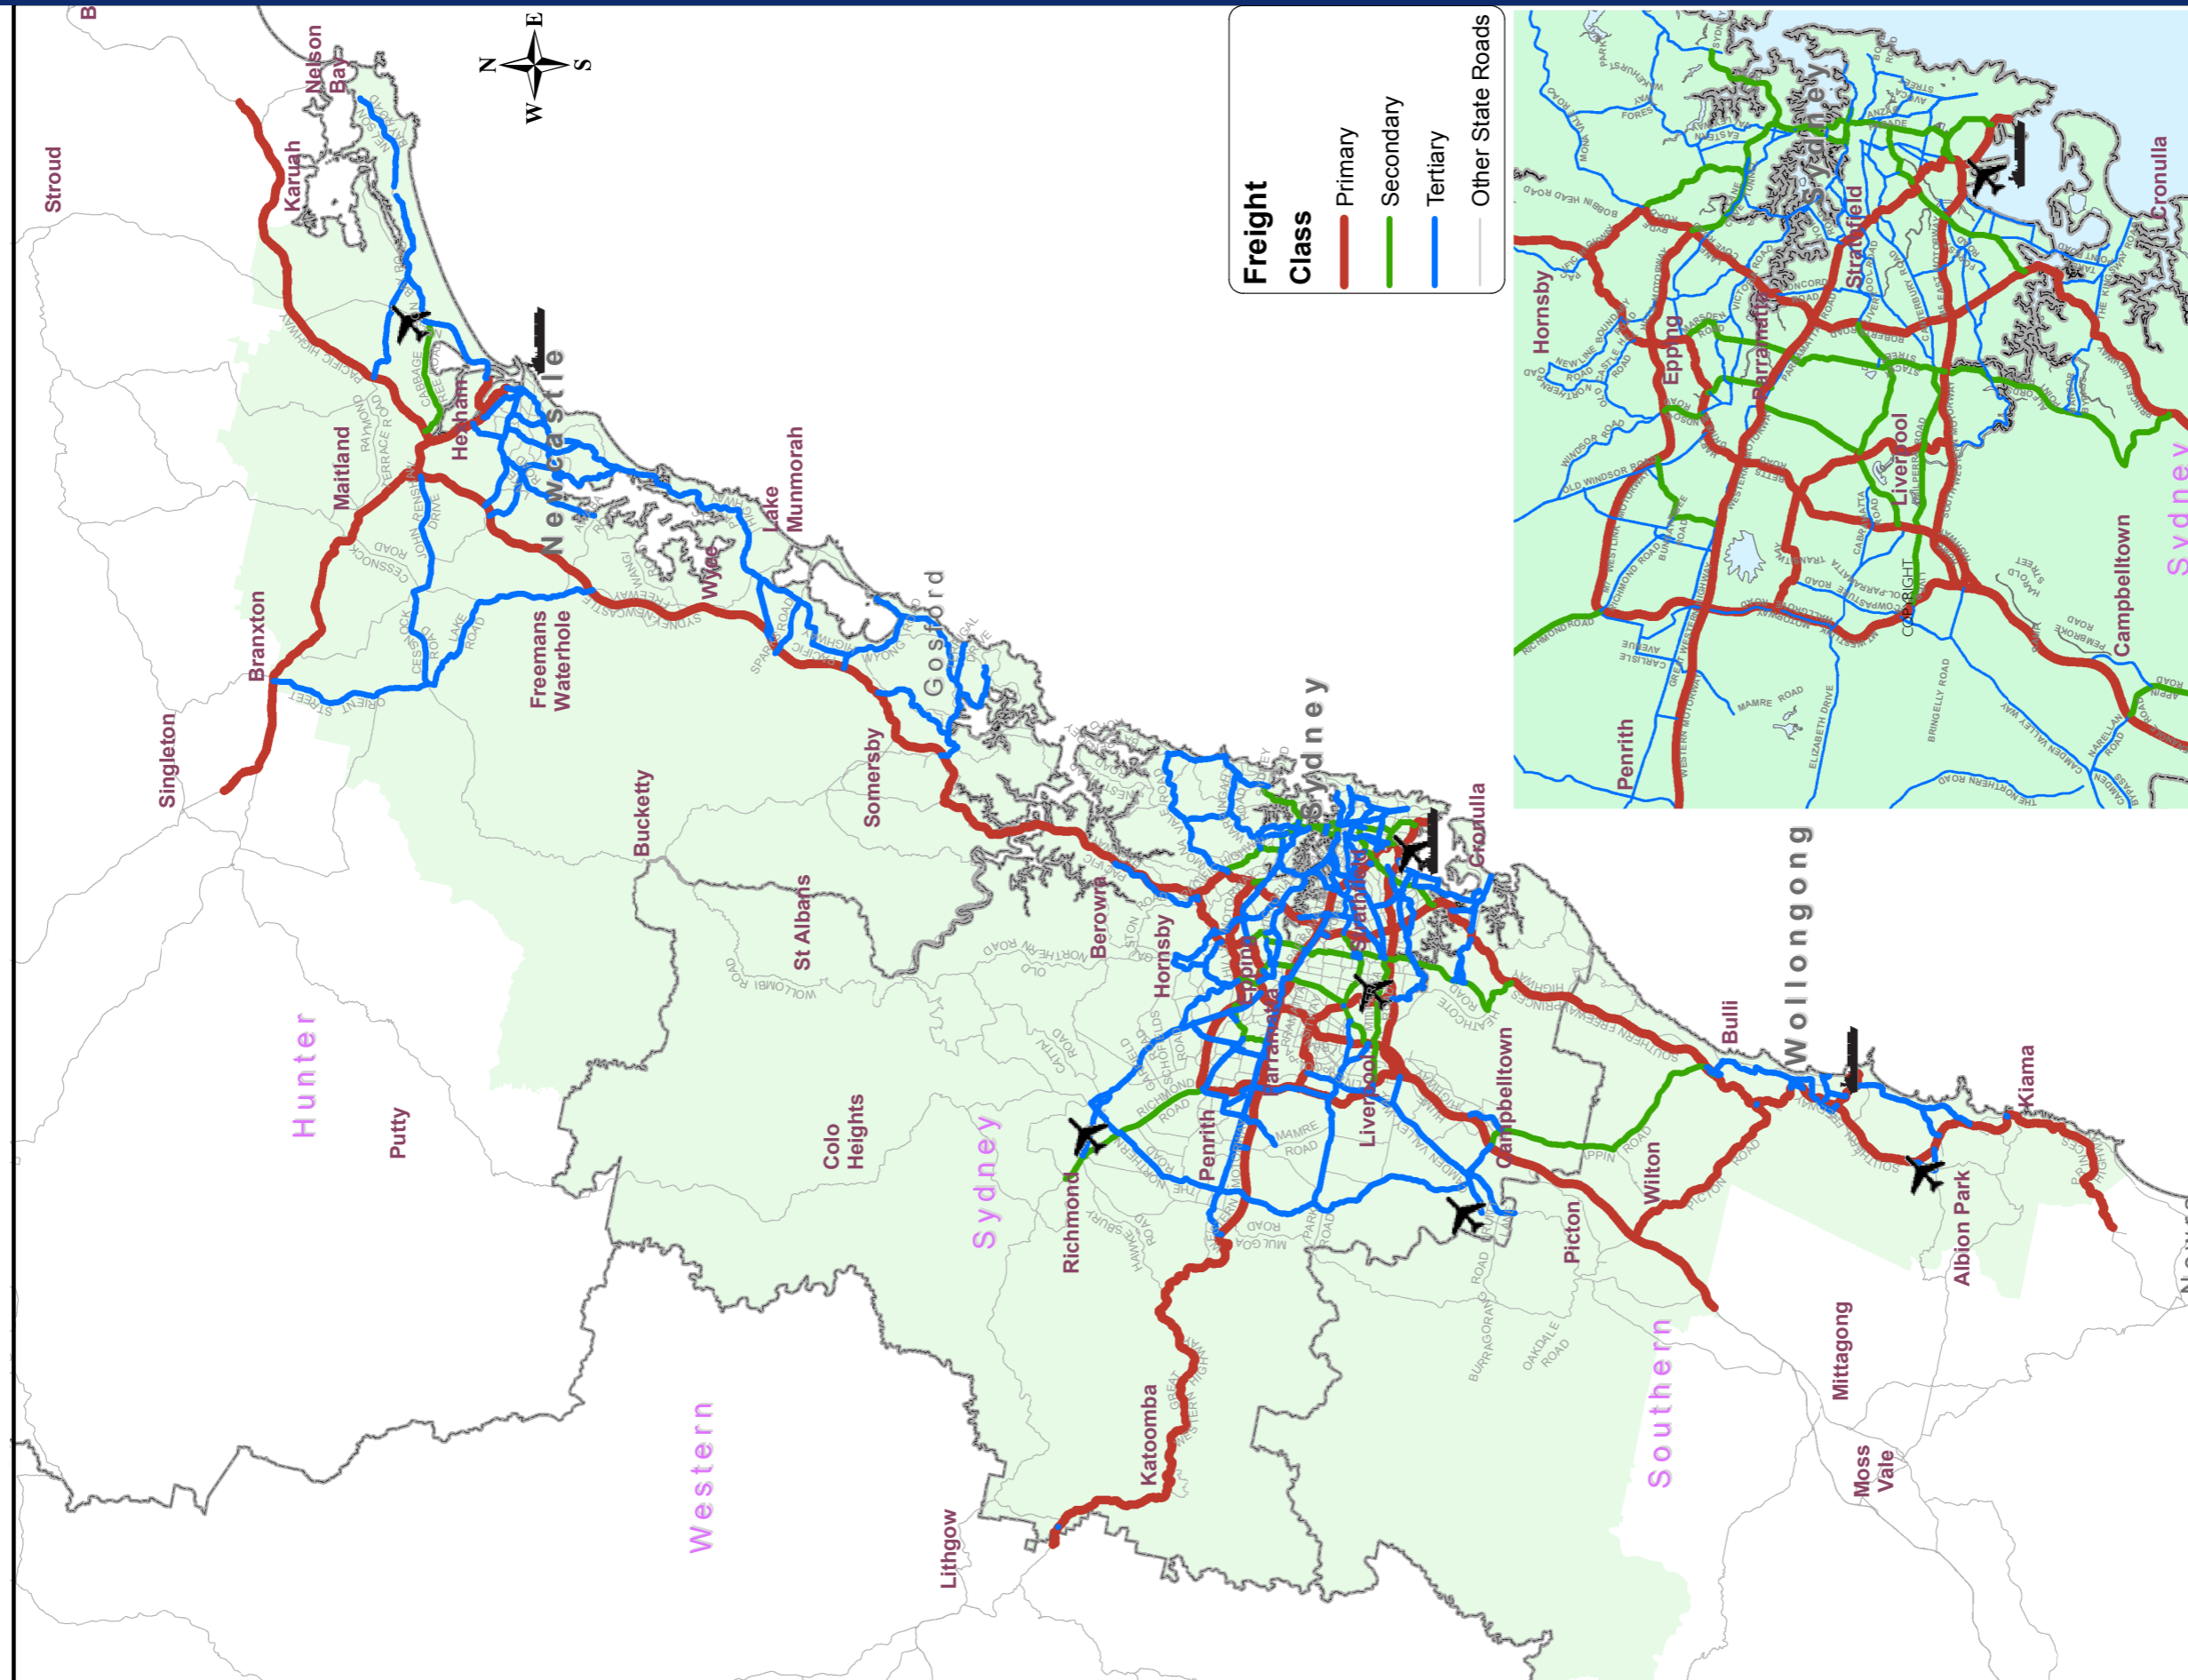

Appendix C Greater Metropolitan Area Road Freight Hierarchy Map

Greater Metropolitan Area Road Freight Hierarchy

MARCH 2011

COPYRIGHT
Mapping under Licence to RTA by Lands Department NSW