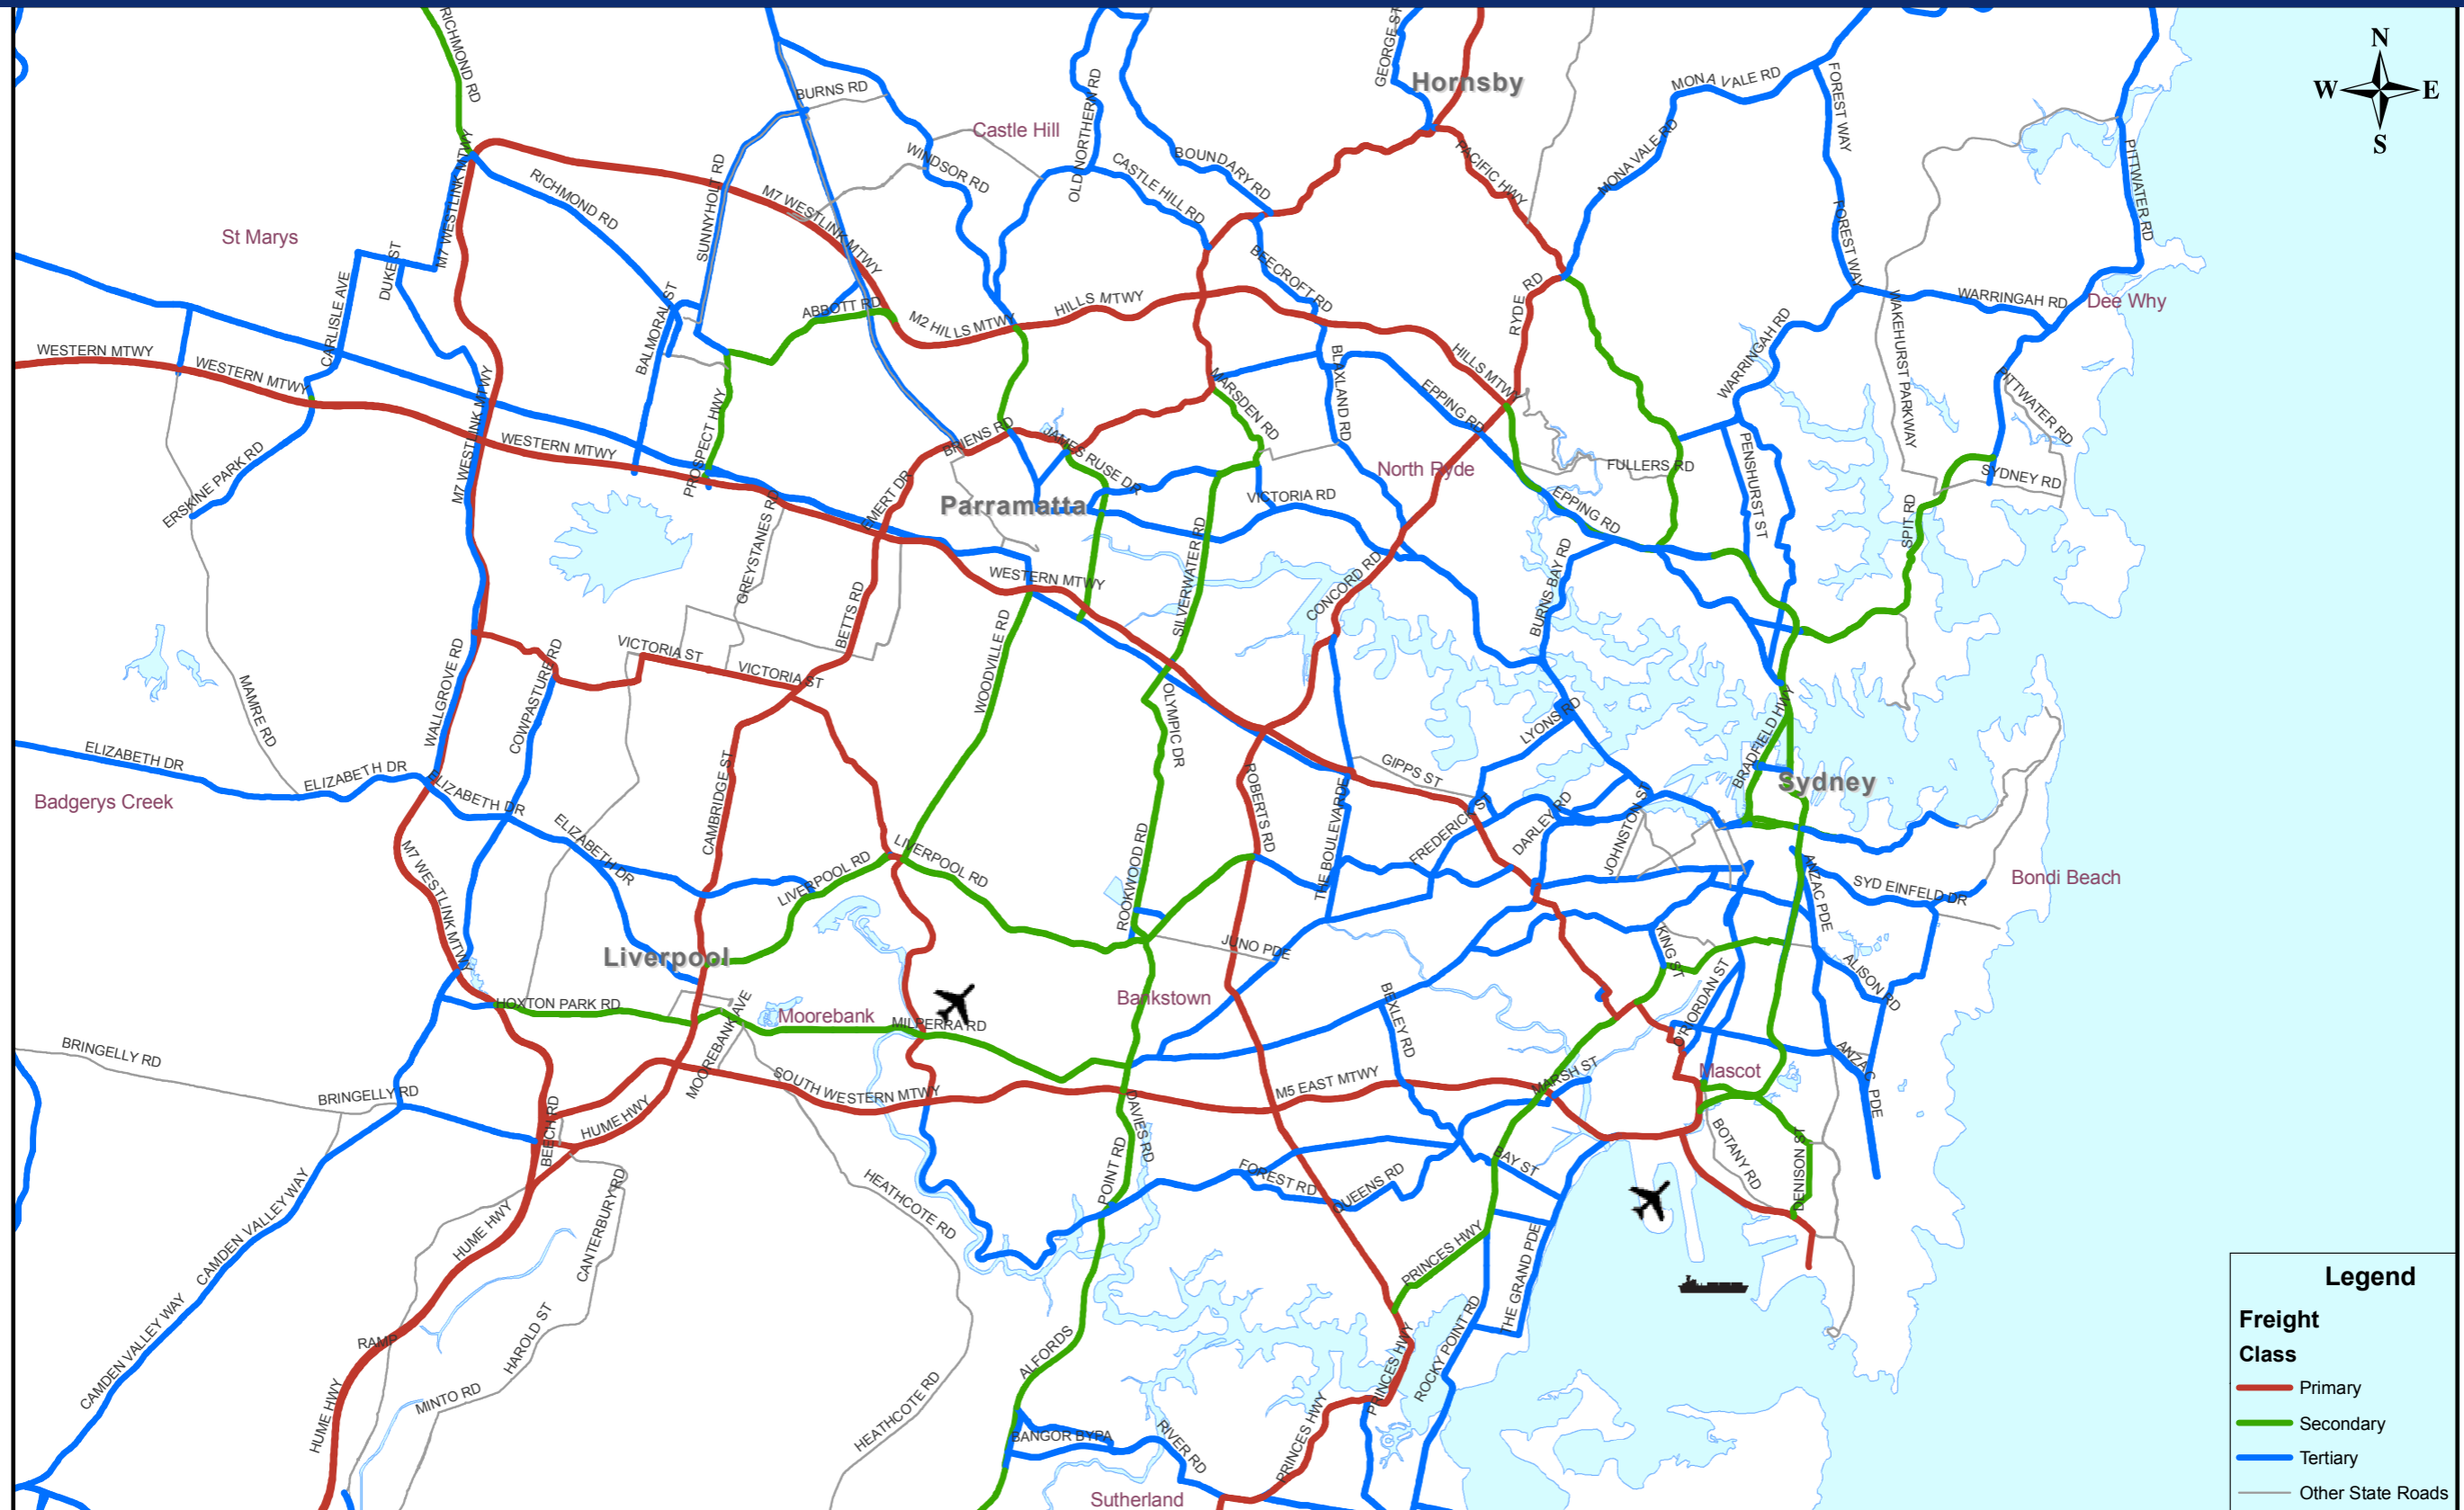

Appendix D Sydney Road Freight Hierarchy Map

Legend

Freight Class

- Primary
- Secondary
- Tertiary
- Other State Roads

Sydney Road Freight Hierarchy

Approximate Scale 1:154000

MARCH 2011

**Transport
Roads & Traffic
Authority**

COPYRIGHT
Mapping under Licence to RTA by Lands Department NSW