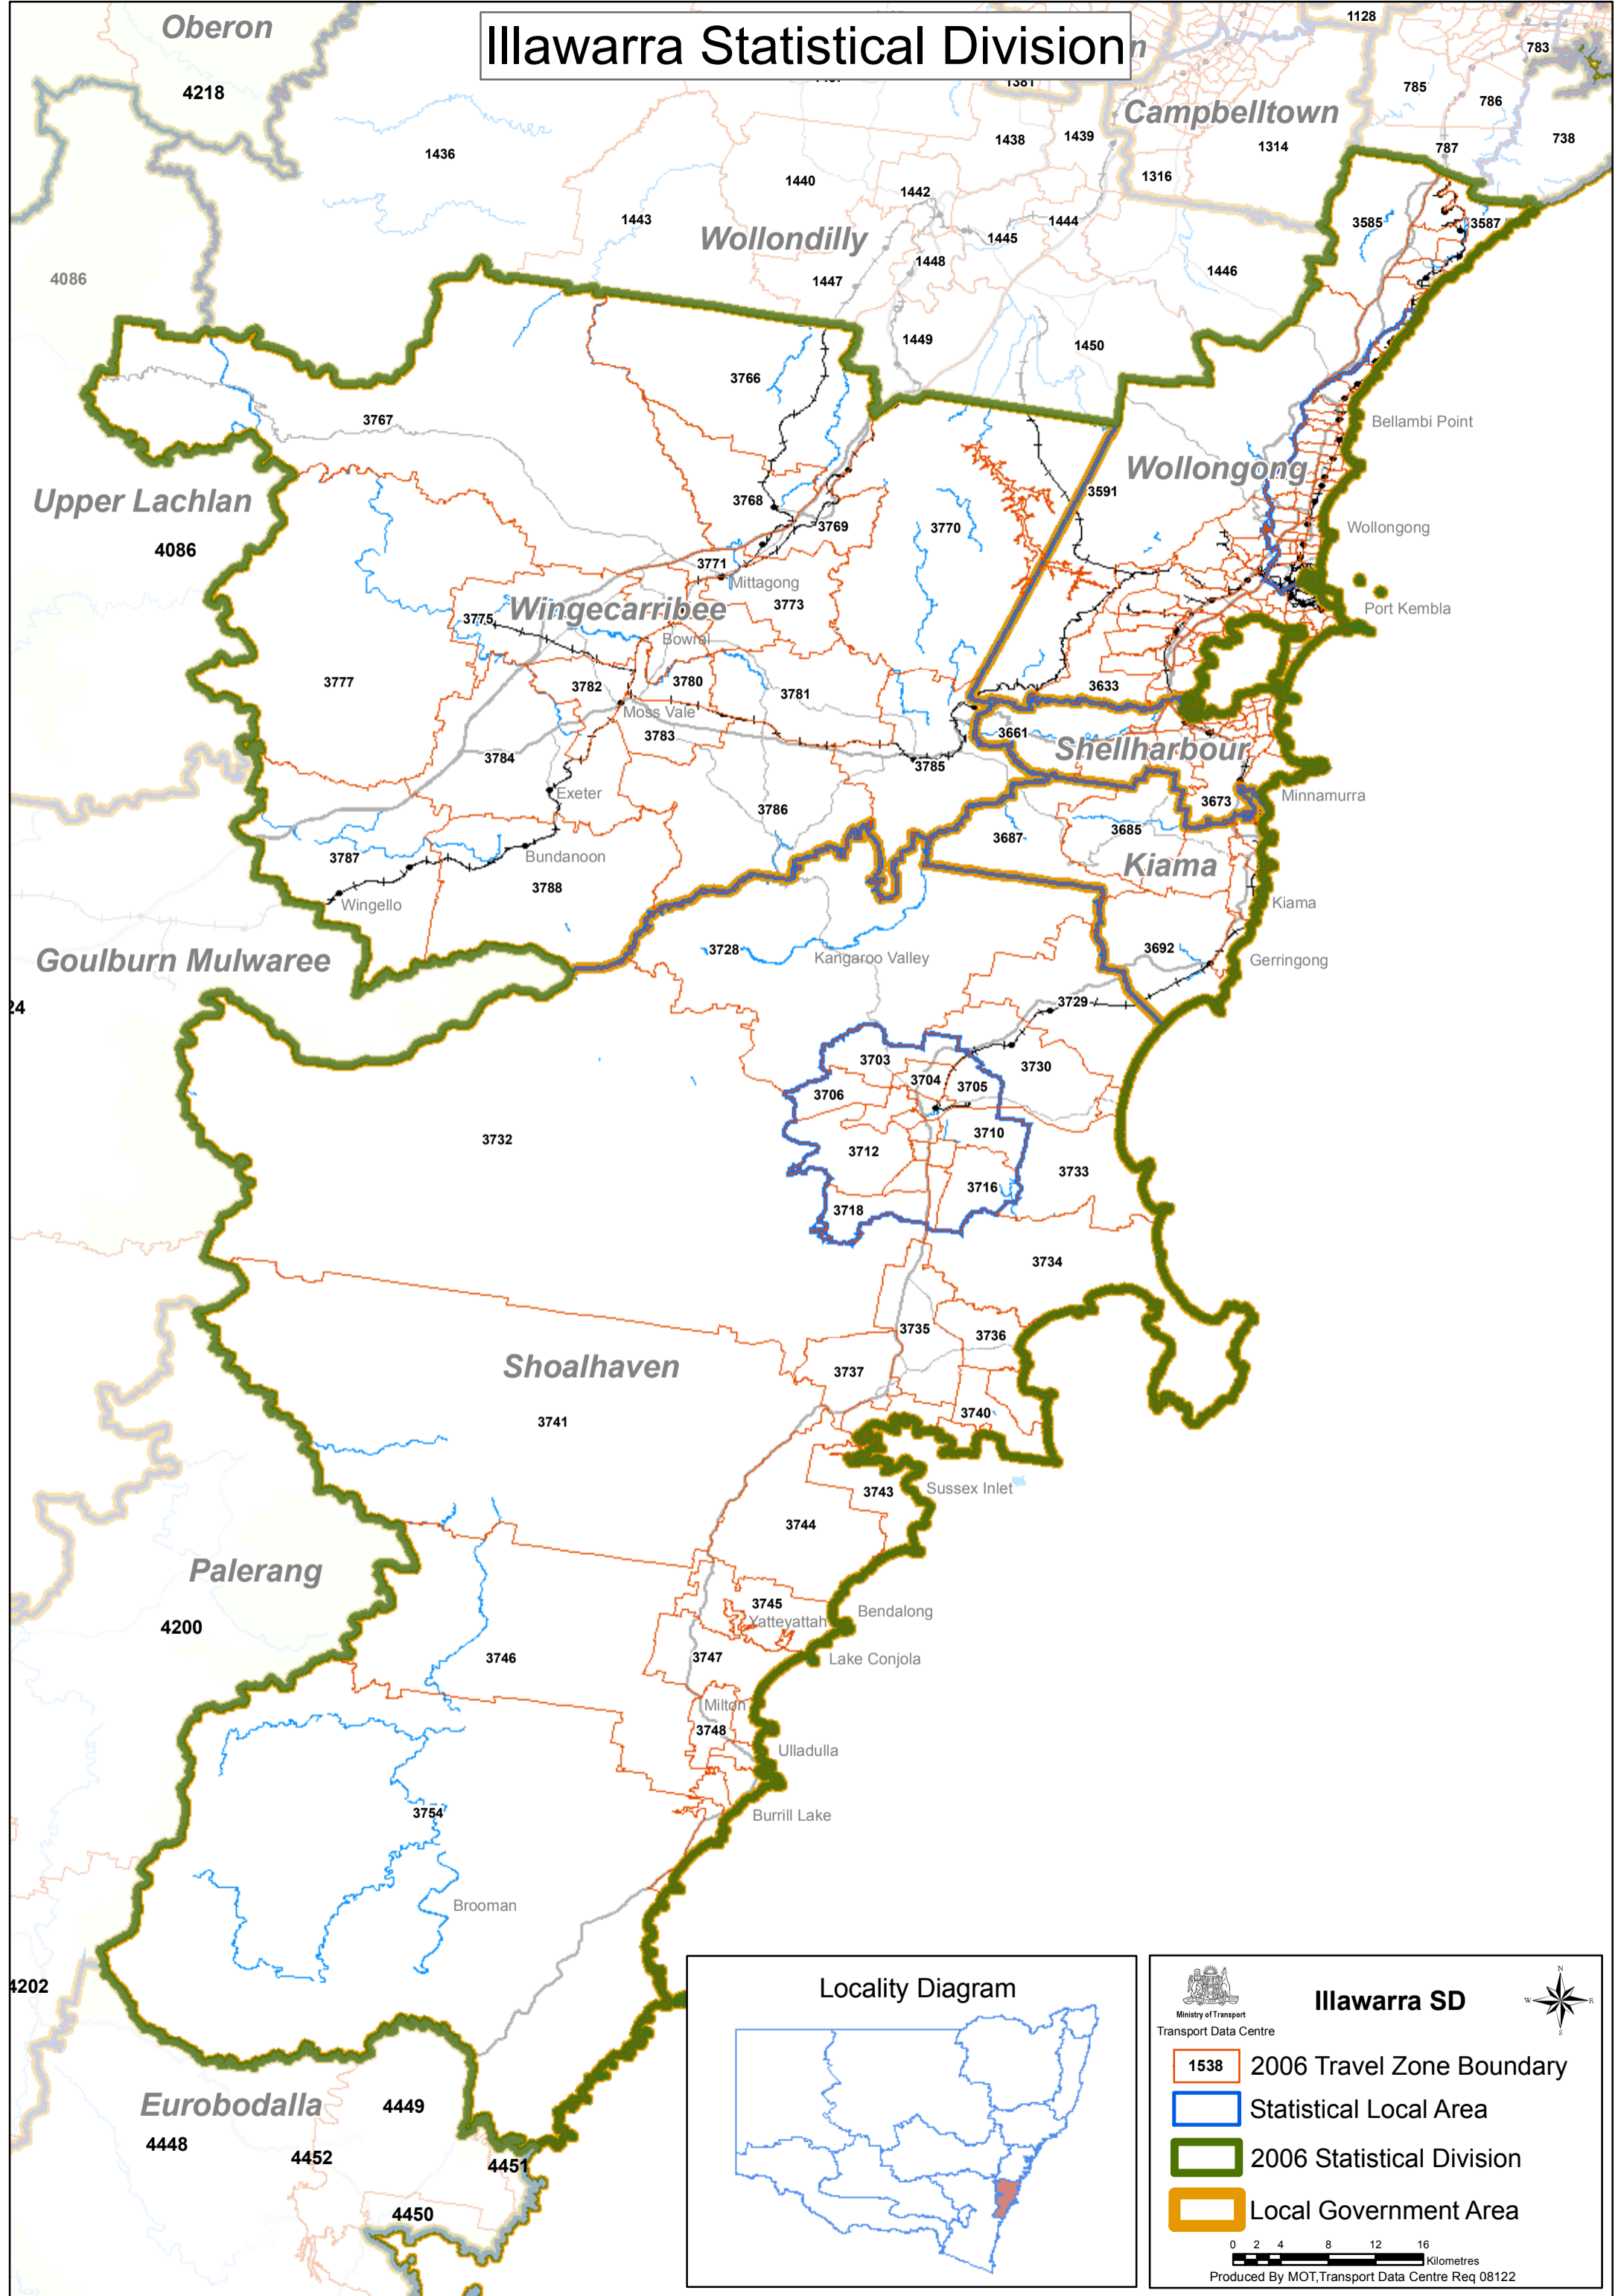

Illawarra Statistical Division

Illawarra SD

- 1538 2006 Travel Zone Boundary
- Statistical Local Area
- 2006 Statistical Division
- Local Government Area

 Produced By MOT, Transport Data Centre Req 08122