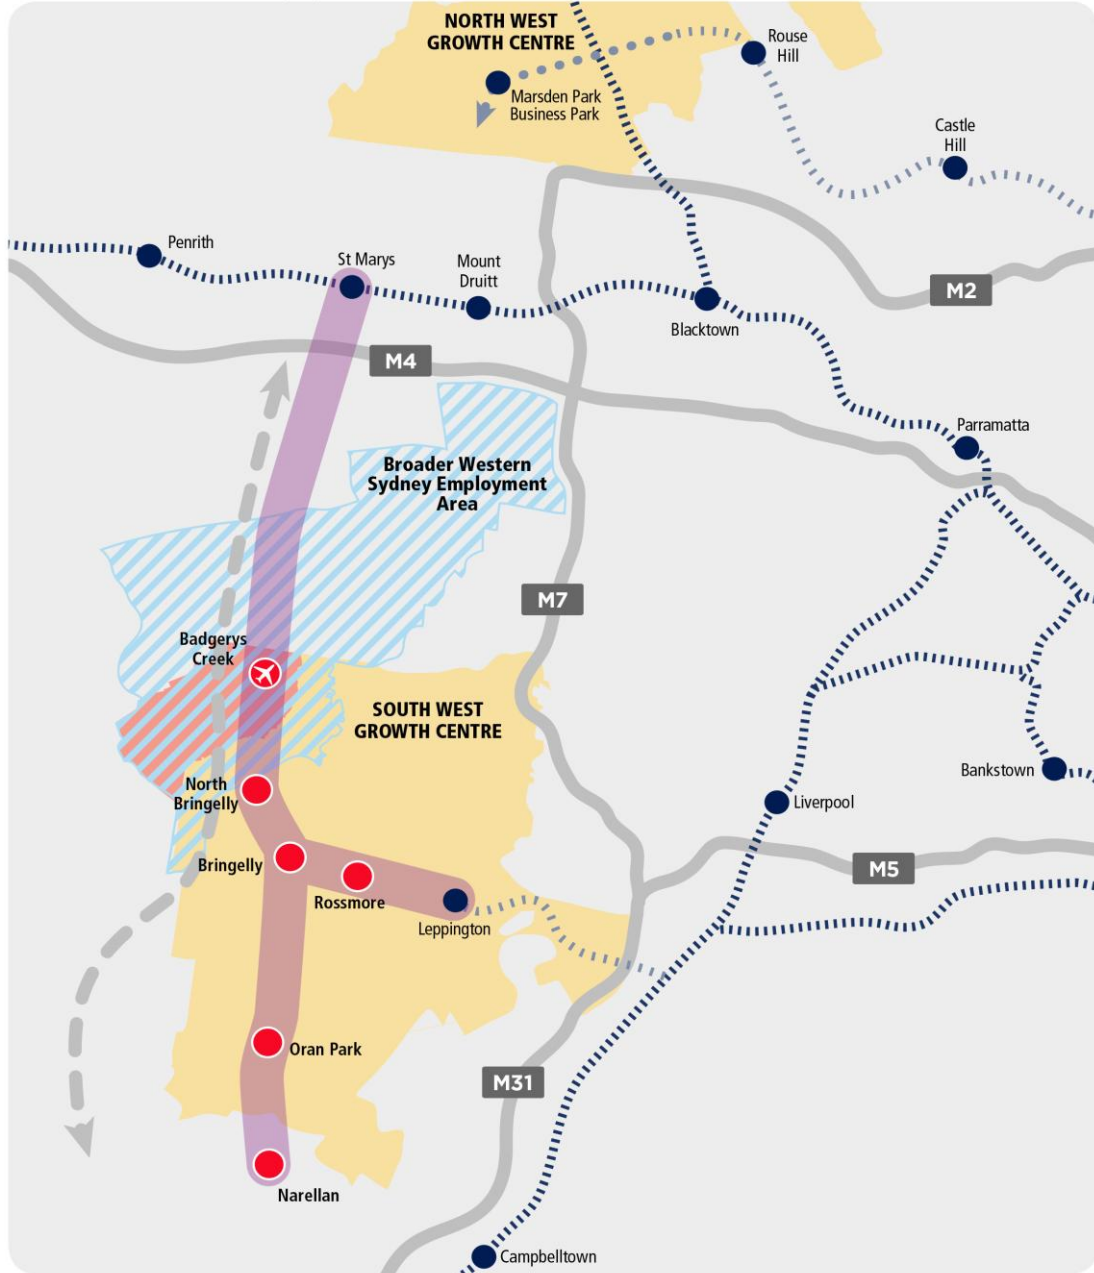

South West Rail Link extension - proposed corridor and core stations

*Additional station opportunities will be explored.