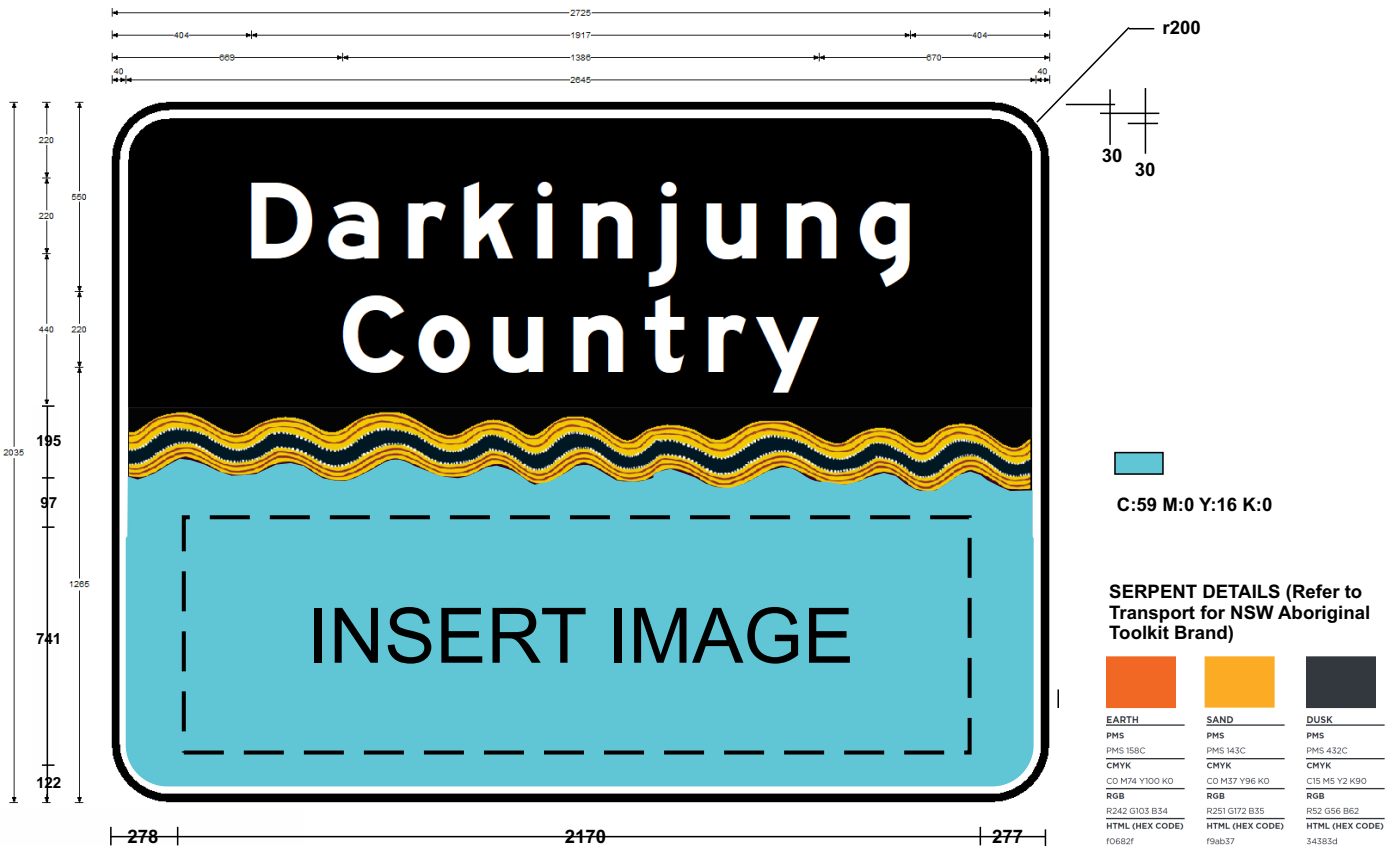

B-size

Legend	Font Type	Font Size
Darkinjung	FHWA Series Em2000EX	220
Country	FHWA Series Em2000EX	220

Legend	Font Type	Font Size
Darkinjung	FHWA Series Em2000EX	220
Country	FHWA Series Em2000EX	220

894 936 894