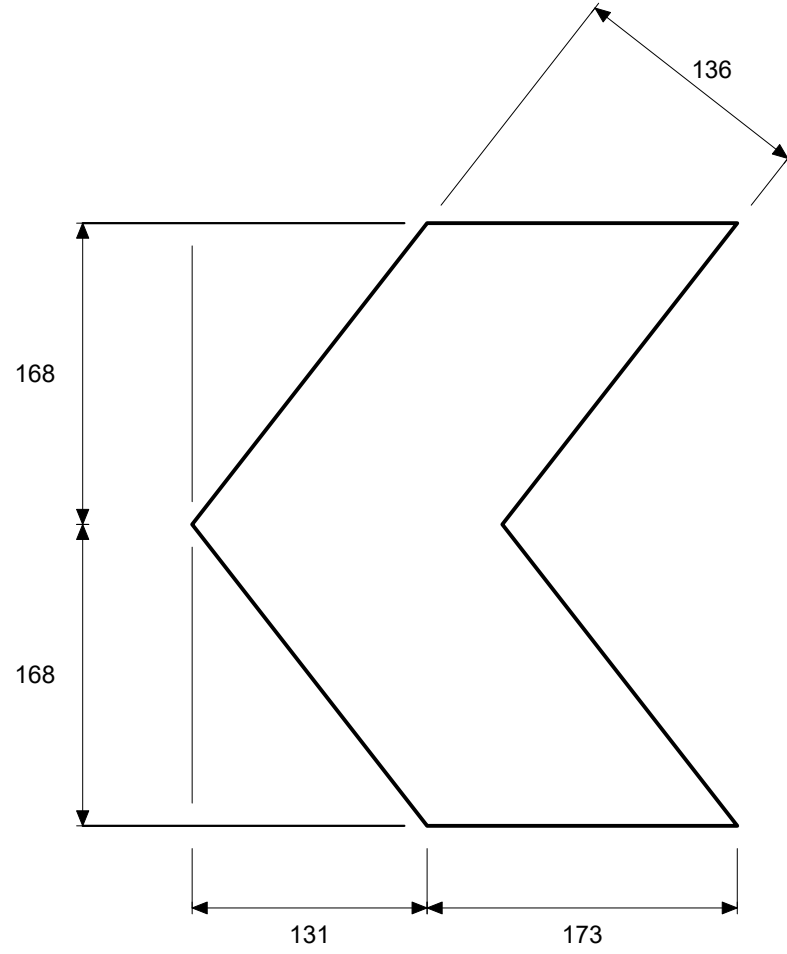

Legend

EMERGENCY

Font Type

FHWA Series D2000EX

Font Size

160

Specifications:
 Aluminium Sign
 Cl.400 White refl lgd(AS1906.1)
 Cl.400 Red refl grd(AS1906.1)

Size:	480 x 1985	Date:	13/10/22
Area:	0.95 sq.m	Scale:	1:10
Border:	24 x 24	Drawn:	daviesm
Cnr Rad:	100	Checked:	
Patch CR:	NA	File:	g7-312n_1
		Path:	H:\Signs\TTT\DRAWINGS\SIGUIDE\TrasiCAD
Prepared using TraSiCAD Product of QMR		G7-312n(L)	

Details of Sign Face Symbols

Size:	480 x 1985	Date:	13/10/22
Area:	0.95 sq.m		
Border:	24 x 24	Drawn:	daviesm
Cnr Rad:	100	Checked:	
		File:	g7-312n_l
		Path:	H:\Signs\TTT\DRAWINGS\SIGUIDE\TrasiCAD
Prepared using TraSiCAD Product of QMR			G7-312n(L)