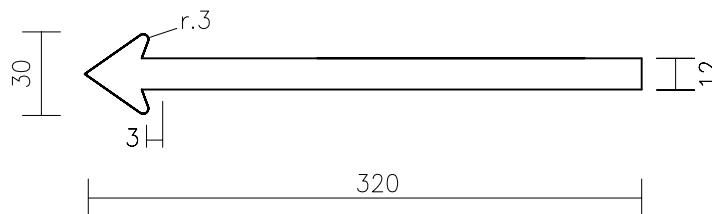

R5-505R

Green legend, arrow and border on white ground.

* Variable

Detail of Arrow

Scale:1:4

TITLE

REGULATORY SIGN
R5-505R

Date: 10/12/07

Checked: FR

Drawn: VP

Revision: 2

File (Sign) K:\TIT\DRAWINGS\PLOT\REGULAT\R5-505R

R5-505L

Green legend, arrow and border on white ground.

* Variable

Detail of Arrow

Scale: 1:4

TITLE

REGULATORY SIGN
R5-505L

Date: 10/12/07
Checked: FR
Drawn: VP
Revision: 1

File (Sign) K:\TTT\DRAWINGS\LOT\REGULAT\R5-505L

R5-505LR

Green legend, arrow and border on white ground.

* Variable

Detail of Arrow

Scale:1:4

TITLE

REGULATORY SIGN
R5-505LR

Date: 10/12/07

Checked: FR

Drawn: VP

Revision: 2