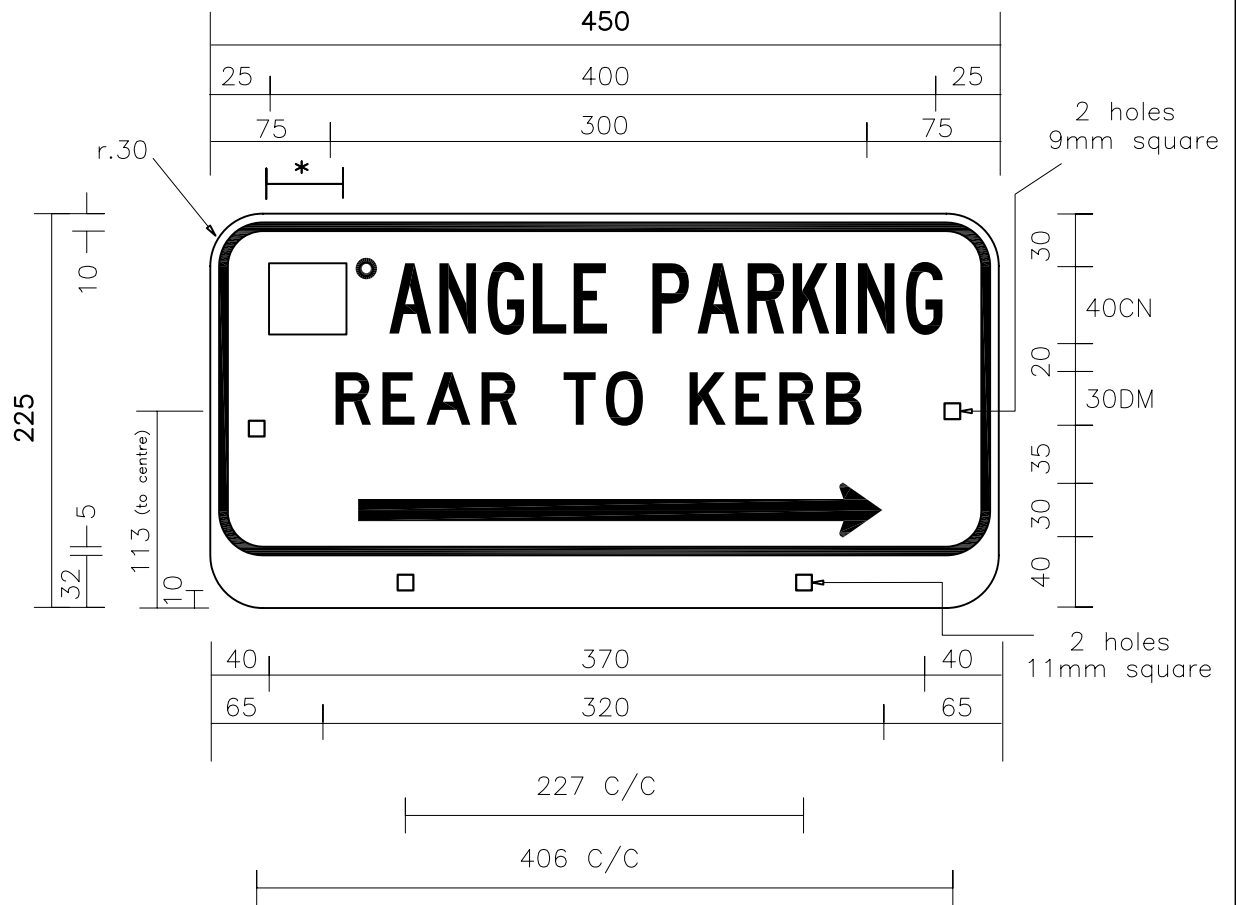

R5-505R

Green legend, arrow and border on white ground.

* Variable

Detail of Arrow

Scale:1:4

TITLE

REGULATORY SIGN
R5-505R

Date: 10/12/07

Checked: FR

Drawn: VP

Revision: 2

File (Sign) K:\TIT\DRAWINGS\PLOT\REGULAT\R5-505R

R5-505L

Green legend, arrow and border on white ground.

* Variable

Detail of Arrow

Scale: 1:4

TITLE

REGULATORY SIGN
R5-505L

Date: 10/12/07
Checked: FR
Drawn: VP
Revision: 1

File (Sign) K:\TTT\DRAWINGS\LOT\REGULAT\R5-505L

R5-505LR

Green legend, arrow and border on white ground.

* Variable

Detail of Arrow

Scale:1:4

TITLE

REGULATORY SIGN
R5-505LR

Date: 10/12/07

Checked: FR

Drawn: VP

Revision: 2