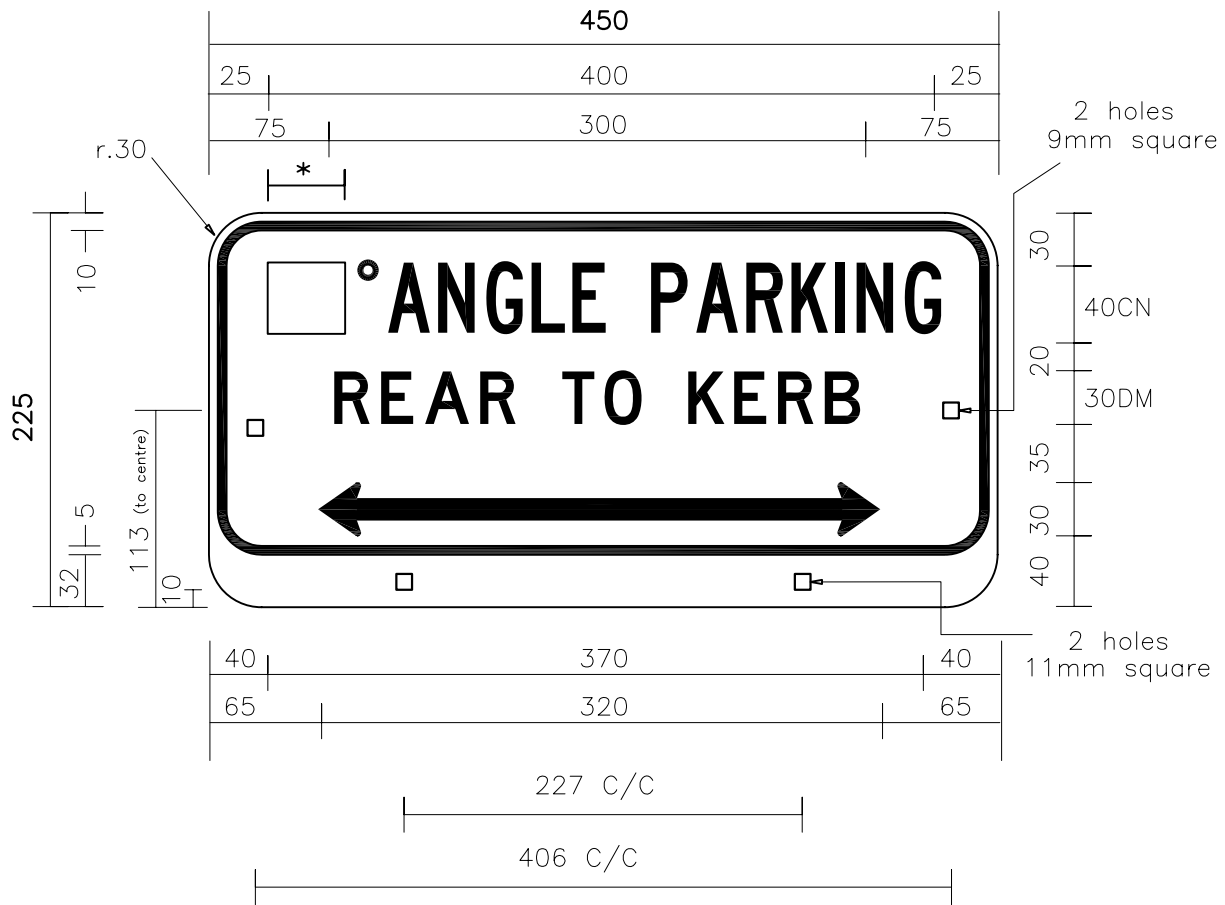

R5-505R

Green legend, arrow and border on white ground.

* Variable

Detail of Arrow

Scale:1:4

TITLE

REGULATORY SIGN
R5-505R

Date: 10/12/07

Scale: 1:4

TITLE

REGULATORY SIGN
R5-505L

Date: 10/12/07
Checked: FR
Drawn: VP
Revision: 1

File (Sign) K:\TTT\DRAWINGS\LOT\REGULAT\R5-505L

R5-505LR

Green legend, arrow and border on white ground.

* Variable

Detail of Arrow

Scale:1:4

TITLE

REGULATORY SIGN
R5-505LR

Date: 10/12/07

Checked: FR

Drawn: VP

Revision: 2