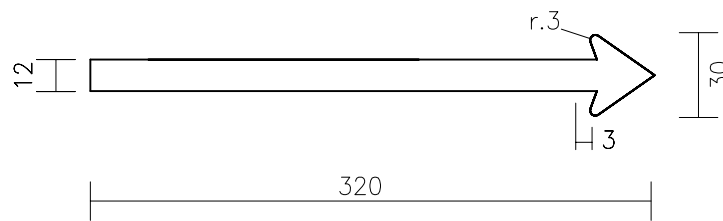

R5-505R

Green legend, arrow and border on white ground.

* Variable

Detail of Arrow

Scale:1:4

TITLE

REGULATORY SIGN
R5-505R

Date: 10/12/07

Checked: FR

Drawn: VP

Revision: 2

File (Sign) K:\TIT\DRAWINGS\PLOT\REGULAT\R5-505R

R5-505L

Green legend, arrow and border on white ground.

* Variable

Detail of Arrow

Scale: 1:4

TITLE

REGULATORY SIGN
R5-505L

Date: 10/12/07
Checked: FR
Drawn: VP
Revision: 1

File (Sign) K:\TTT\DRAWINGS\LOT\REGULAT\R5-505L

R5-505LR

Green legend, arrow and border on white ground.

* Variable

Detail of Arrow

Scale:1:4

TITLE

REGULATORY SIGN
R5-505LR

Date: 10/12/07

Checked: FR

Drawn: VP

Revision: 2