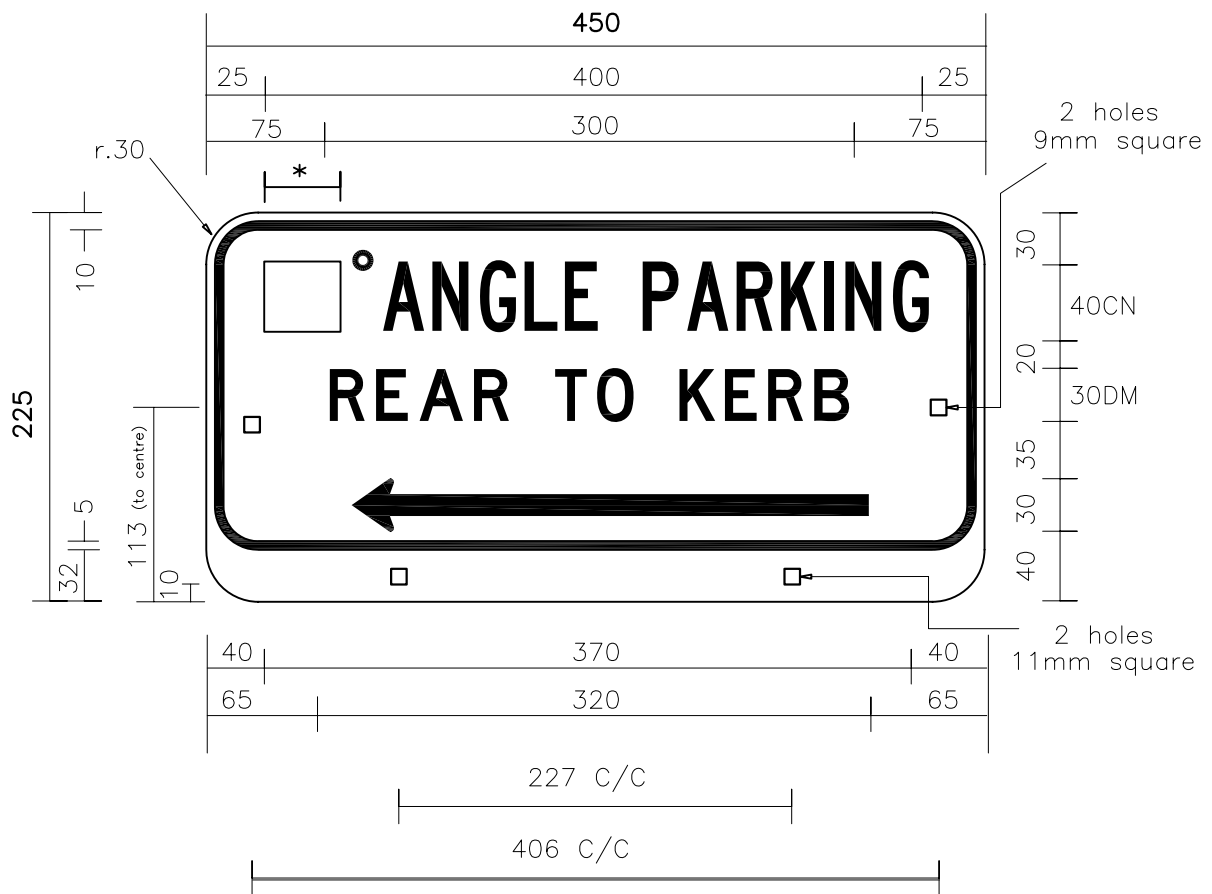

R5-505R

Green legend, arrow and border on white ground.

* Variable

Detail of Arrow

Scale:1:4

TITLE

REGULATORY SIGN
R5-505R

Date: 10/12/07

Checked: FR

Drawn: VP

Revision: 2

File (Sign) K:\TIT\DRAWINGS\PLOT\REGULAT\R5-505R

R5-505L

Green legend, arrow and border on white ground.

* Variable

Detail of Arrow

Scale: 1:4

TITLE

REGULATORY SIGN
R5-505L

Date: 10/12/07
Checked: FR
Drawn: VP
Revision: 1

File (Sign) K:\TTT\DRAWINGS\LOT\REGULAT\R5-505L

R5-505LR

Green legend, arrow and border on white ground.

* Variable

Detail of Arrow

Scale:1:4

TITLE

REGULATORY SIGN
R5-505LR

Date: 10/12/07

Checked: FR

Drawn: VP

Revision: 2