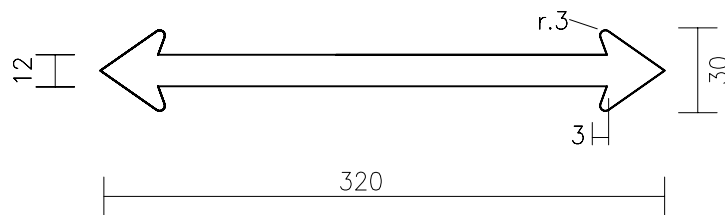

R5-505R

Green legend, arrow and border on white ground.

* Variable

Detail of Arrow

Scale:1:4

TITLE

REGULATORY SIGN
R5-505R

Date: 10/12/07

Scale: 1:4

TITLE

REGULATORY SIGN
R5-505L

Date: 10/12/07
Checked: FR
Drawn: VP
Revision: 1

File (Sign) K:\TTT\DRAWINGS\LOT\REGULAT\R5-505L

R5-505LR

Green legend, arrow and border on white ground.

* Variable

Detail of Arrow

Scale:1:4

TITLE

REGULATORY SIGN
R5-505LR

Date: 10/12/07

Checked: FR

Drawn: VP

Revision: 2