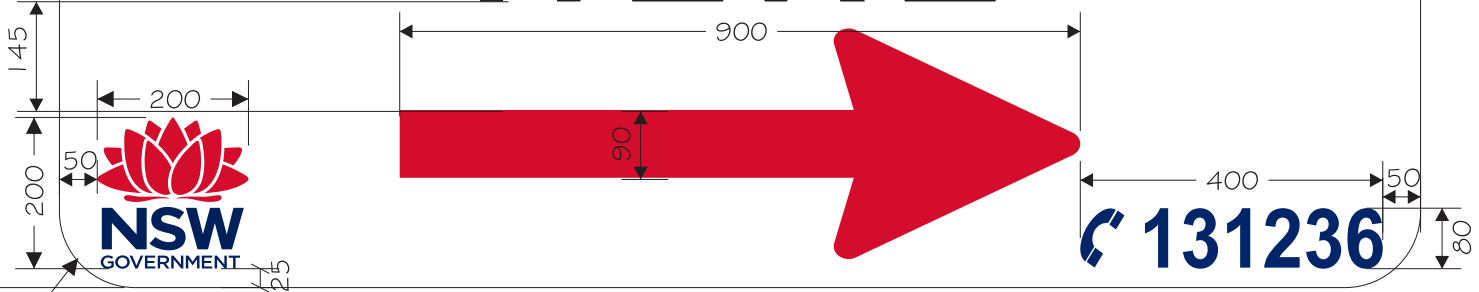

Colours:
As per AS/NZS 1906.1:2007
Background - Reflective Class IX Diamond Grade White
Legend - Red, Blue & Black

Font style AS1744
Series D Medium

AD1055

ALL HIRE

VESSELS

TURN RIGHT
HERE

40 Radius

RP-HVR-F5 Issue | 29.3.11
Revision | 11.1.18