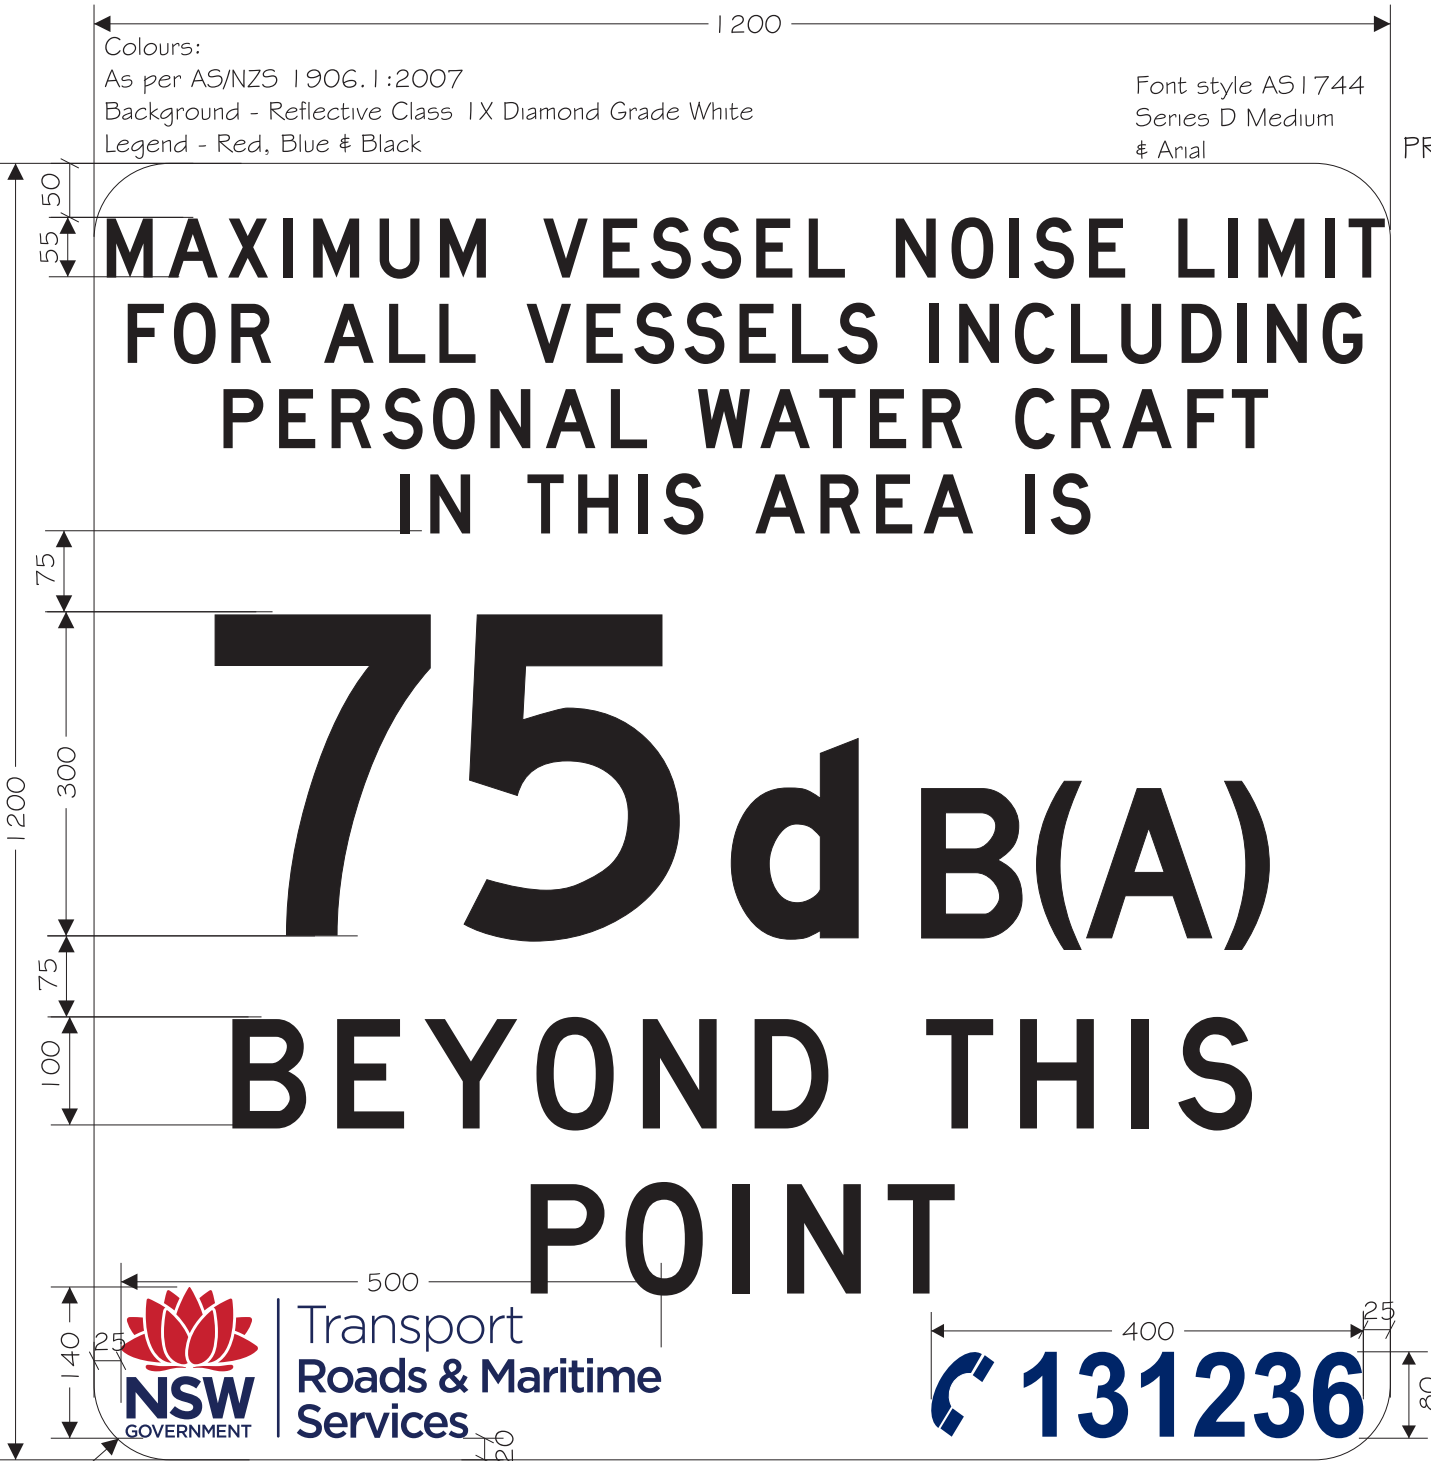

Colours:
As per AS/NZS 1906.1:2007
Background - Reflective Class IX Diamond Grade White
Legend - Red, Blue & Black

Font style AS1744
Series D Medium
& Arial

PR1113.

**MAXIMUM VESSEL NOISE LIMIT
FOR ALL VESSELS INCLUDING
PERSONAL WATER CRAFT
IN THIS AREA IS**

75 d B(A)

**BEYOND THIS
POINT**

Transport
Roads & Maritime
Services

131236

RP-N75-E4 Issue 1 18.12.10
Revision 1 27.11.17