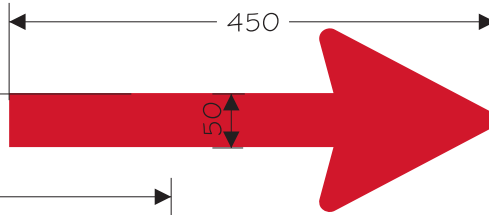

Colours:
As per AS/NZS 1906.1:2007
Background - Reflective Class IX Diamond Grade White
Legend - Red, Blue & Black

Font style AS1744
Series D Medium
& Arial

PR1113.

**MAXIMUM VESSEL NOISE LIMIT
FOR ALL VESSELS INCLUDING
PERSONAL WATER CRAFT
IN THIS AREA IS**

75 dB(A)

IN DIRECTION INDICATED