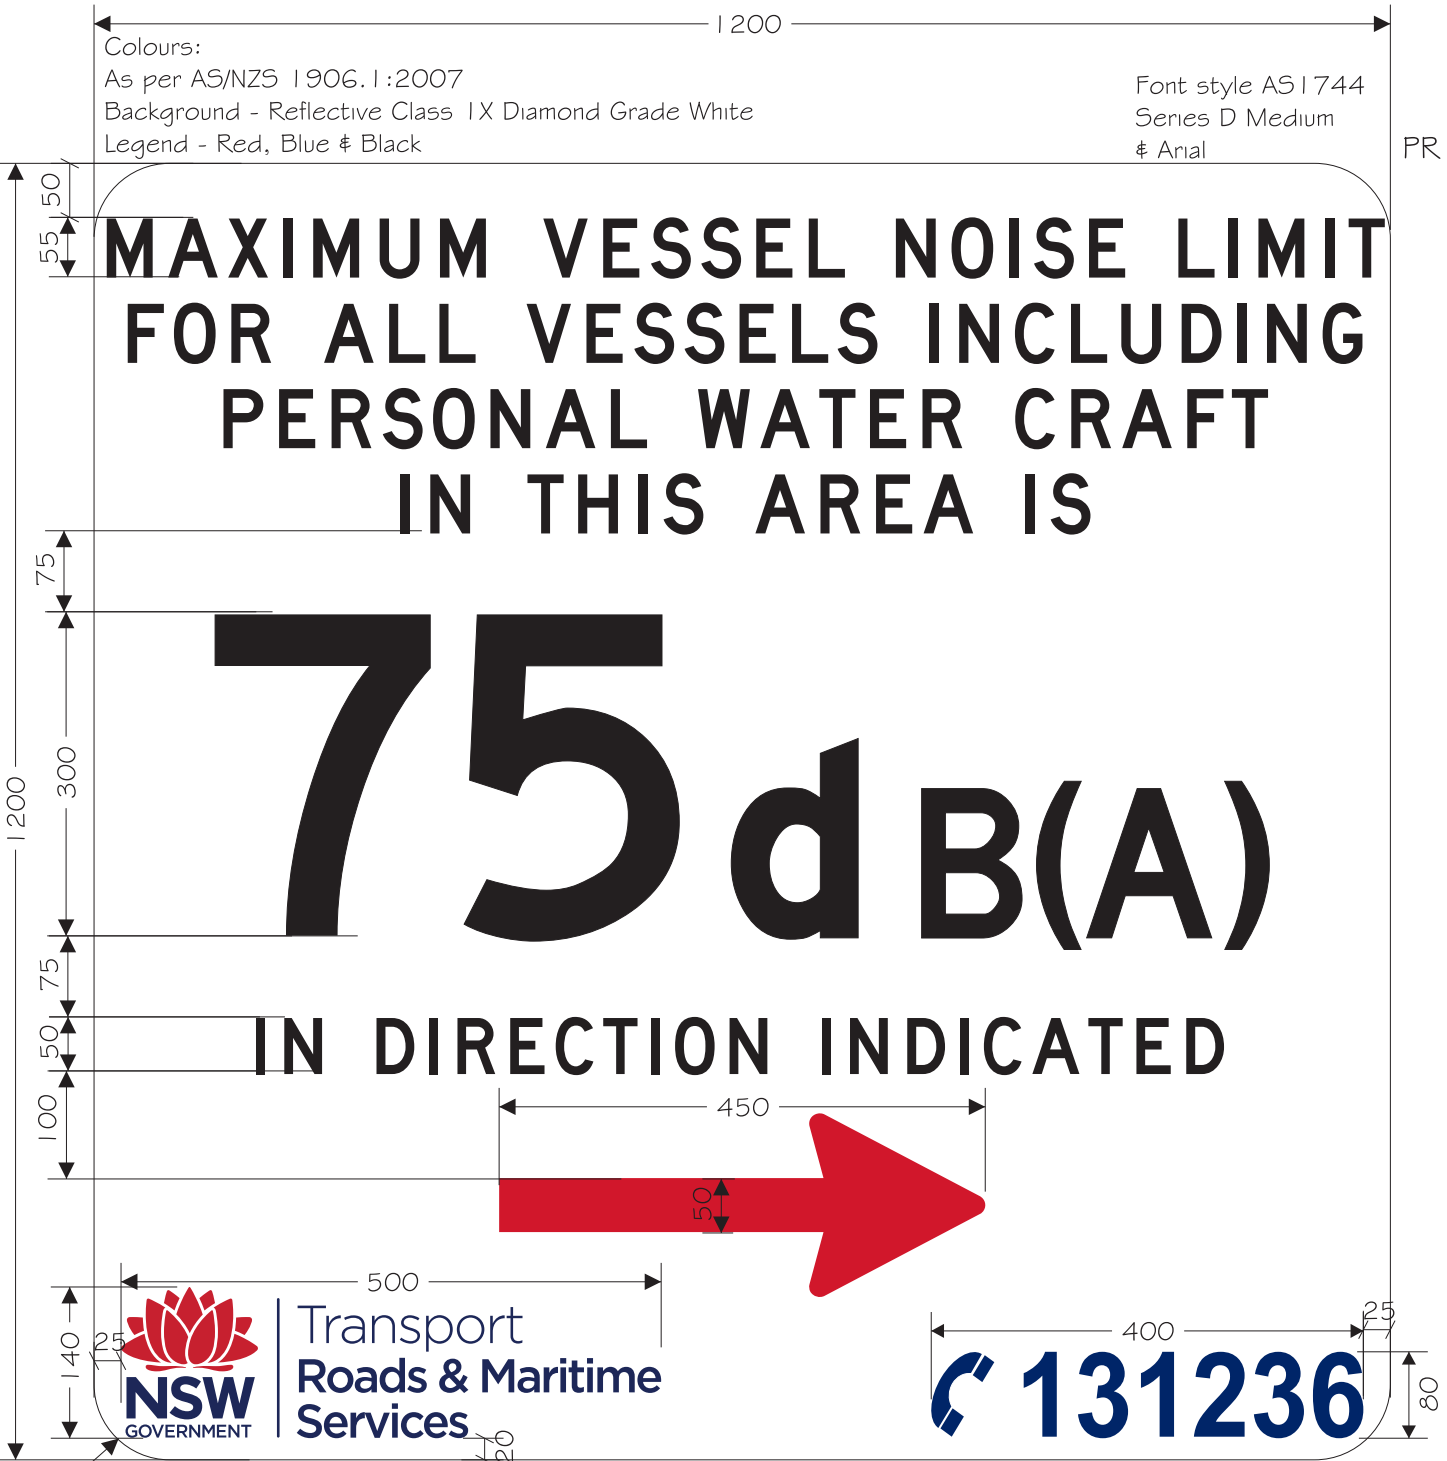

Colours:
As per AS/NZS 1906.1:2007
Background - Reflective Class IX Diamond Grade White
Legend - Red, Blue & Black

Font style AS1744
Series D Medium
& Arial

PR1113.

**MAXIMUM VESSEL NOISE LIMIT
FOR ALL VESSELS INCLUDING
PERSONAL WATER CRAFT
IN THIS AREA IS**

75 dB(A)

IN DIRECTION INDICATED

Transport
Roads & Maritime
Services

131236

RP-N75-E4 Issue 1 18.12.10
Revision 1 27.11.17

40 Radius