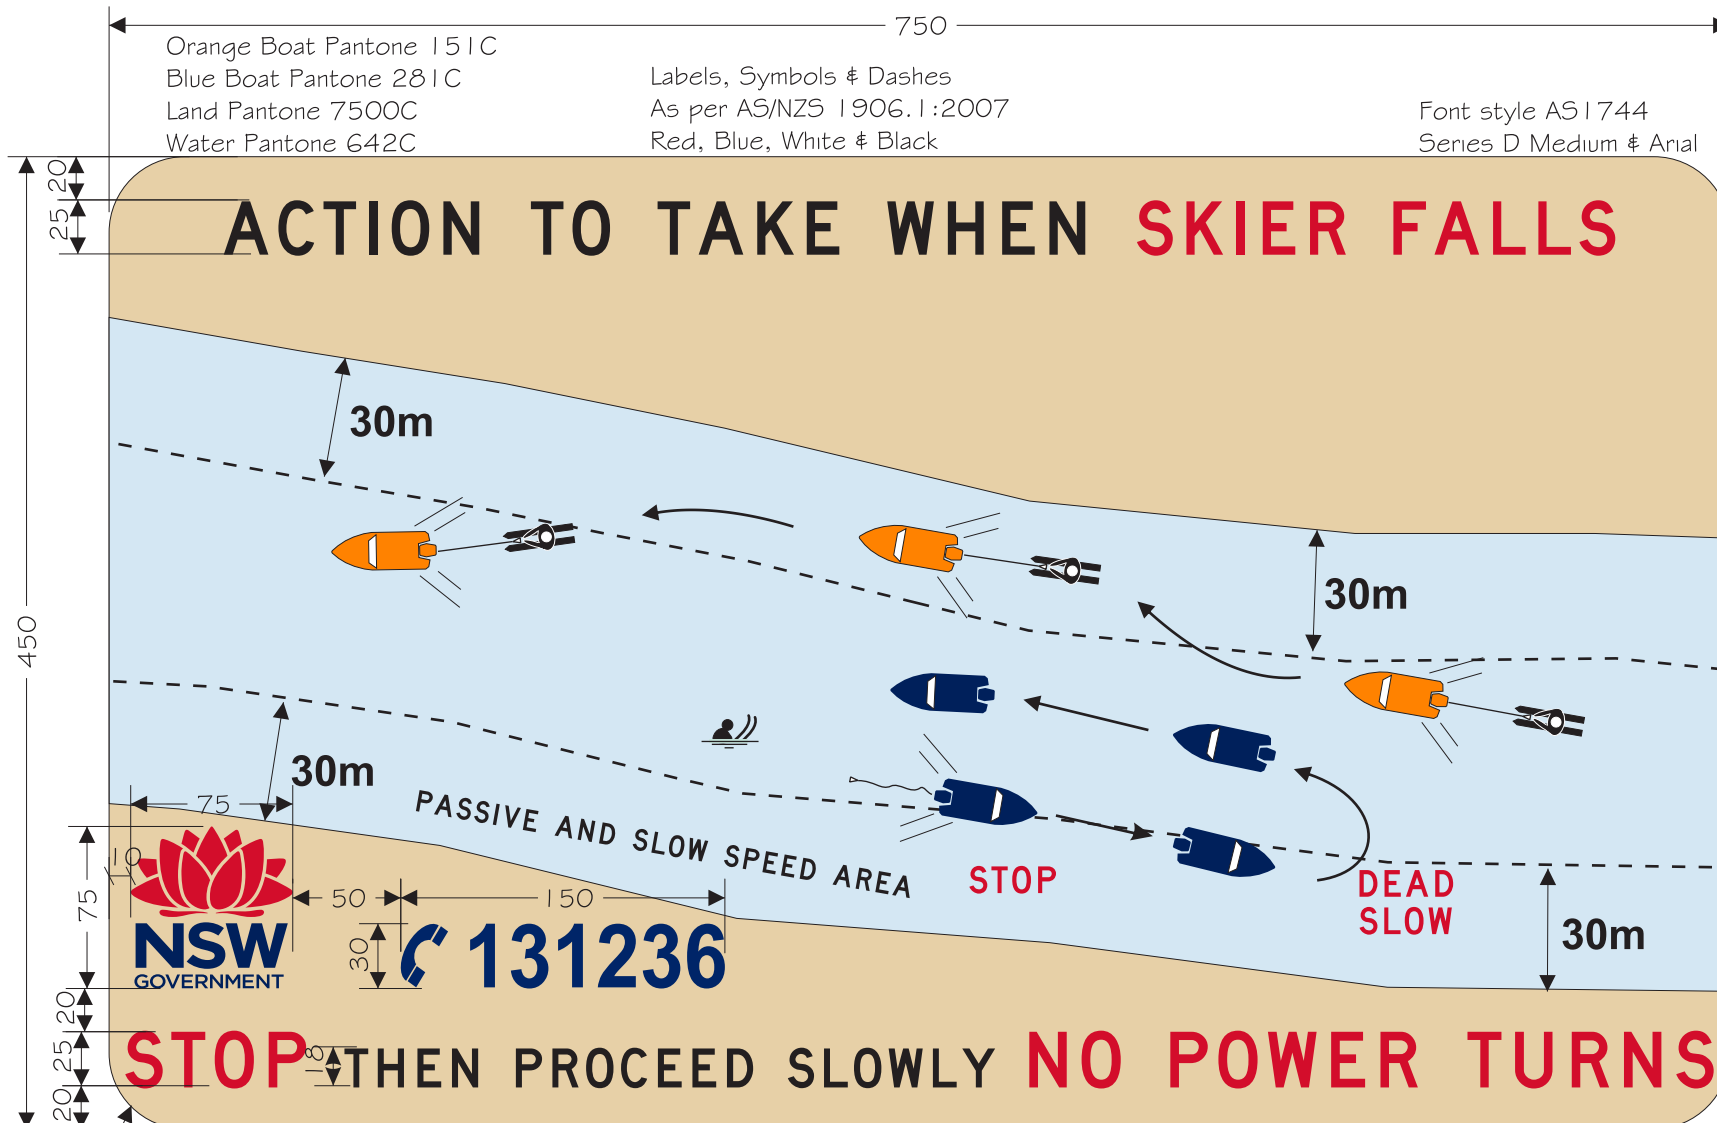

Orange Boat Pantone 151C  
Blue Boat Pantone 281C  
Land Pantone 7500C  
Water Pantone 642C

Labels, Symbols & Dashes  
As per AS/NZS 1906.1:2007  
Red, Blue, White & Black

Font style AS1744  
Series D Medium & Arial

SP1012.

This sign to be printed on corflute.

IP-529-C1 Issue 1 18.4.11  
Revision 1 2.2.18