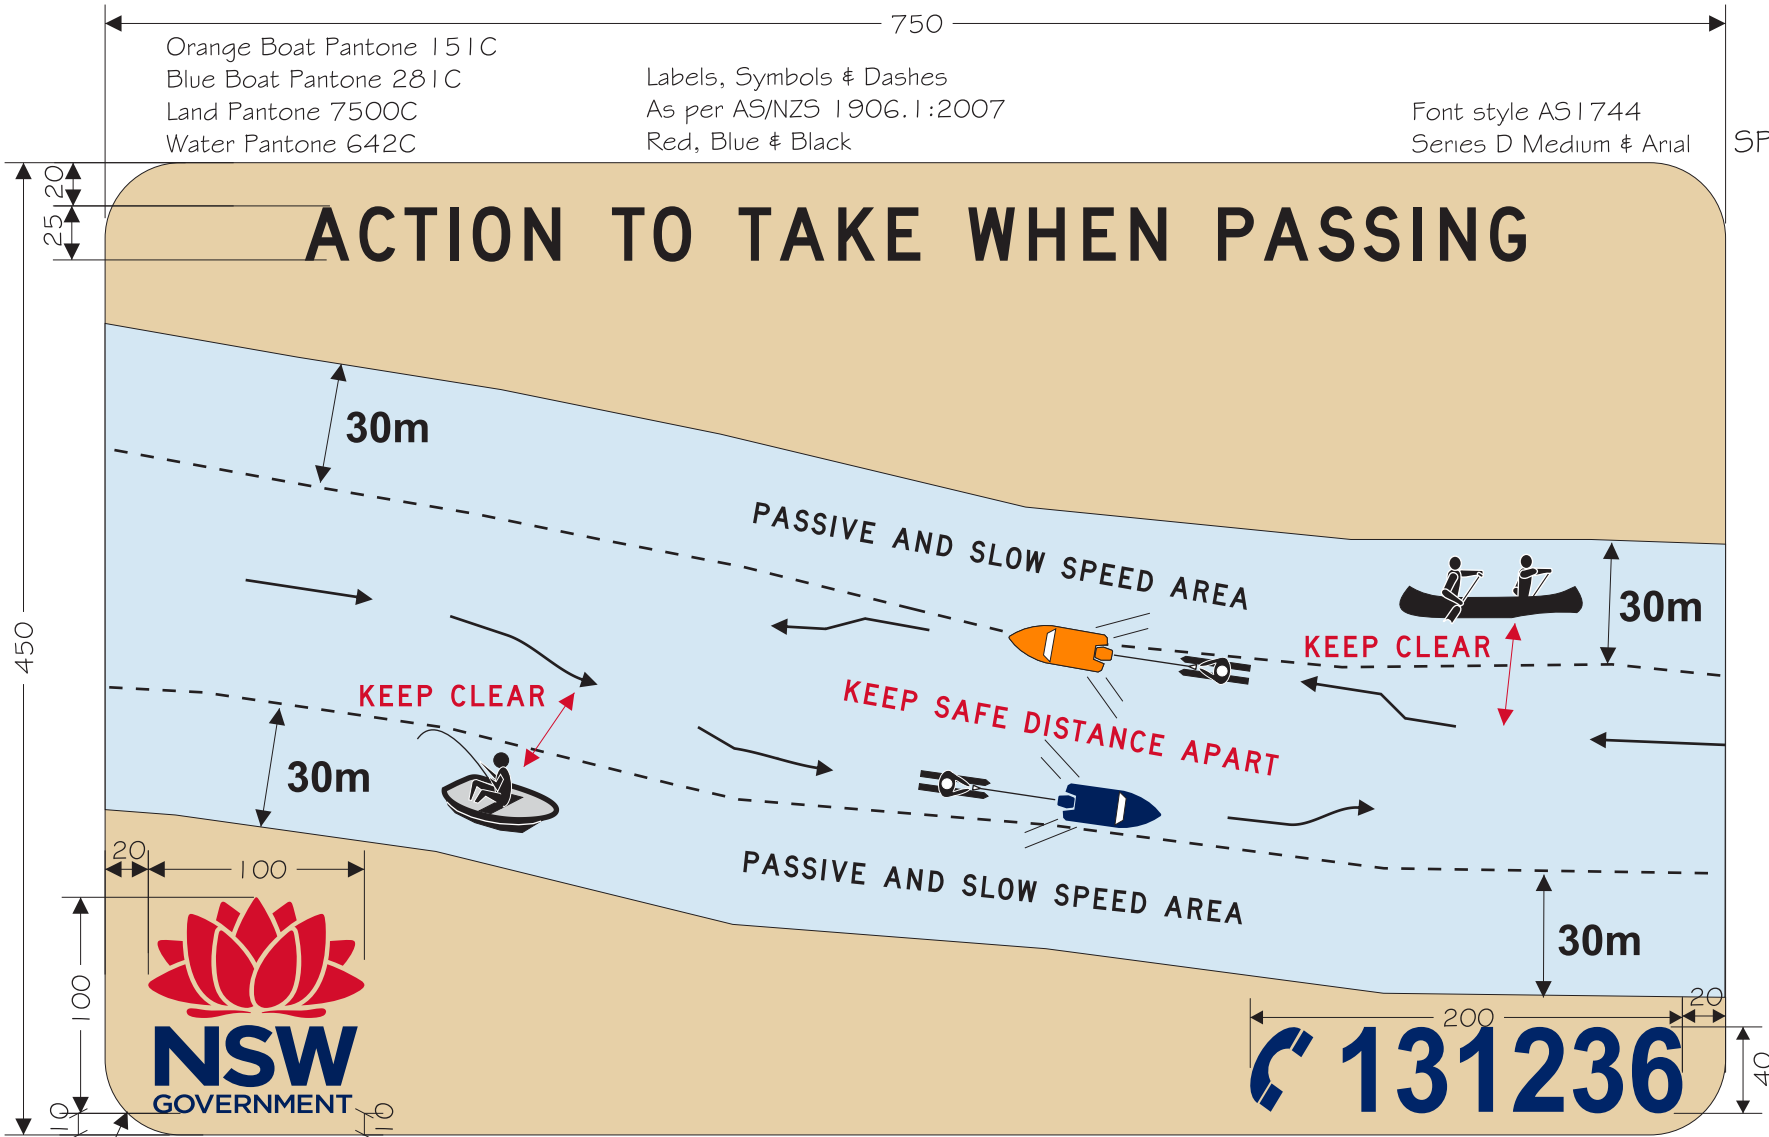

Orange Boat Pantone 151C
Blue Boat Pantone 281C
Land Pantone 7500C
Water Pantone 642C

Labels, Symbols & Dashes
As per AS/NZS 1906.1:2007
Red, Blue & Black

Font style AS1744
Series D Medium & Arial

SP1014.

25
20
450
20
100
100
40 Radius

750

ACTION TO TAKE WHEN PASSING

30m

PASSIVE AND SLOW SPEED AREA

KEEP CLEAR

30m

KEEP CLEAR

30m

KEEP SAFE DISTANCE APART

PASSIVE AND SLOW SPEED AREA

30m

200
20
40
131236

This sign to be printed on corflute.

IP-S32-C1 Issue 1 18.4.11
Revision 1 2.2.18