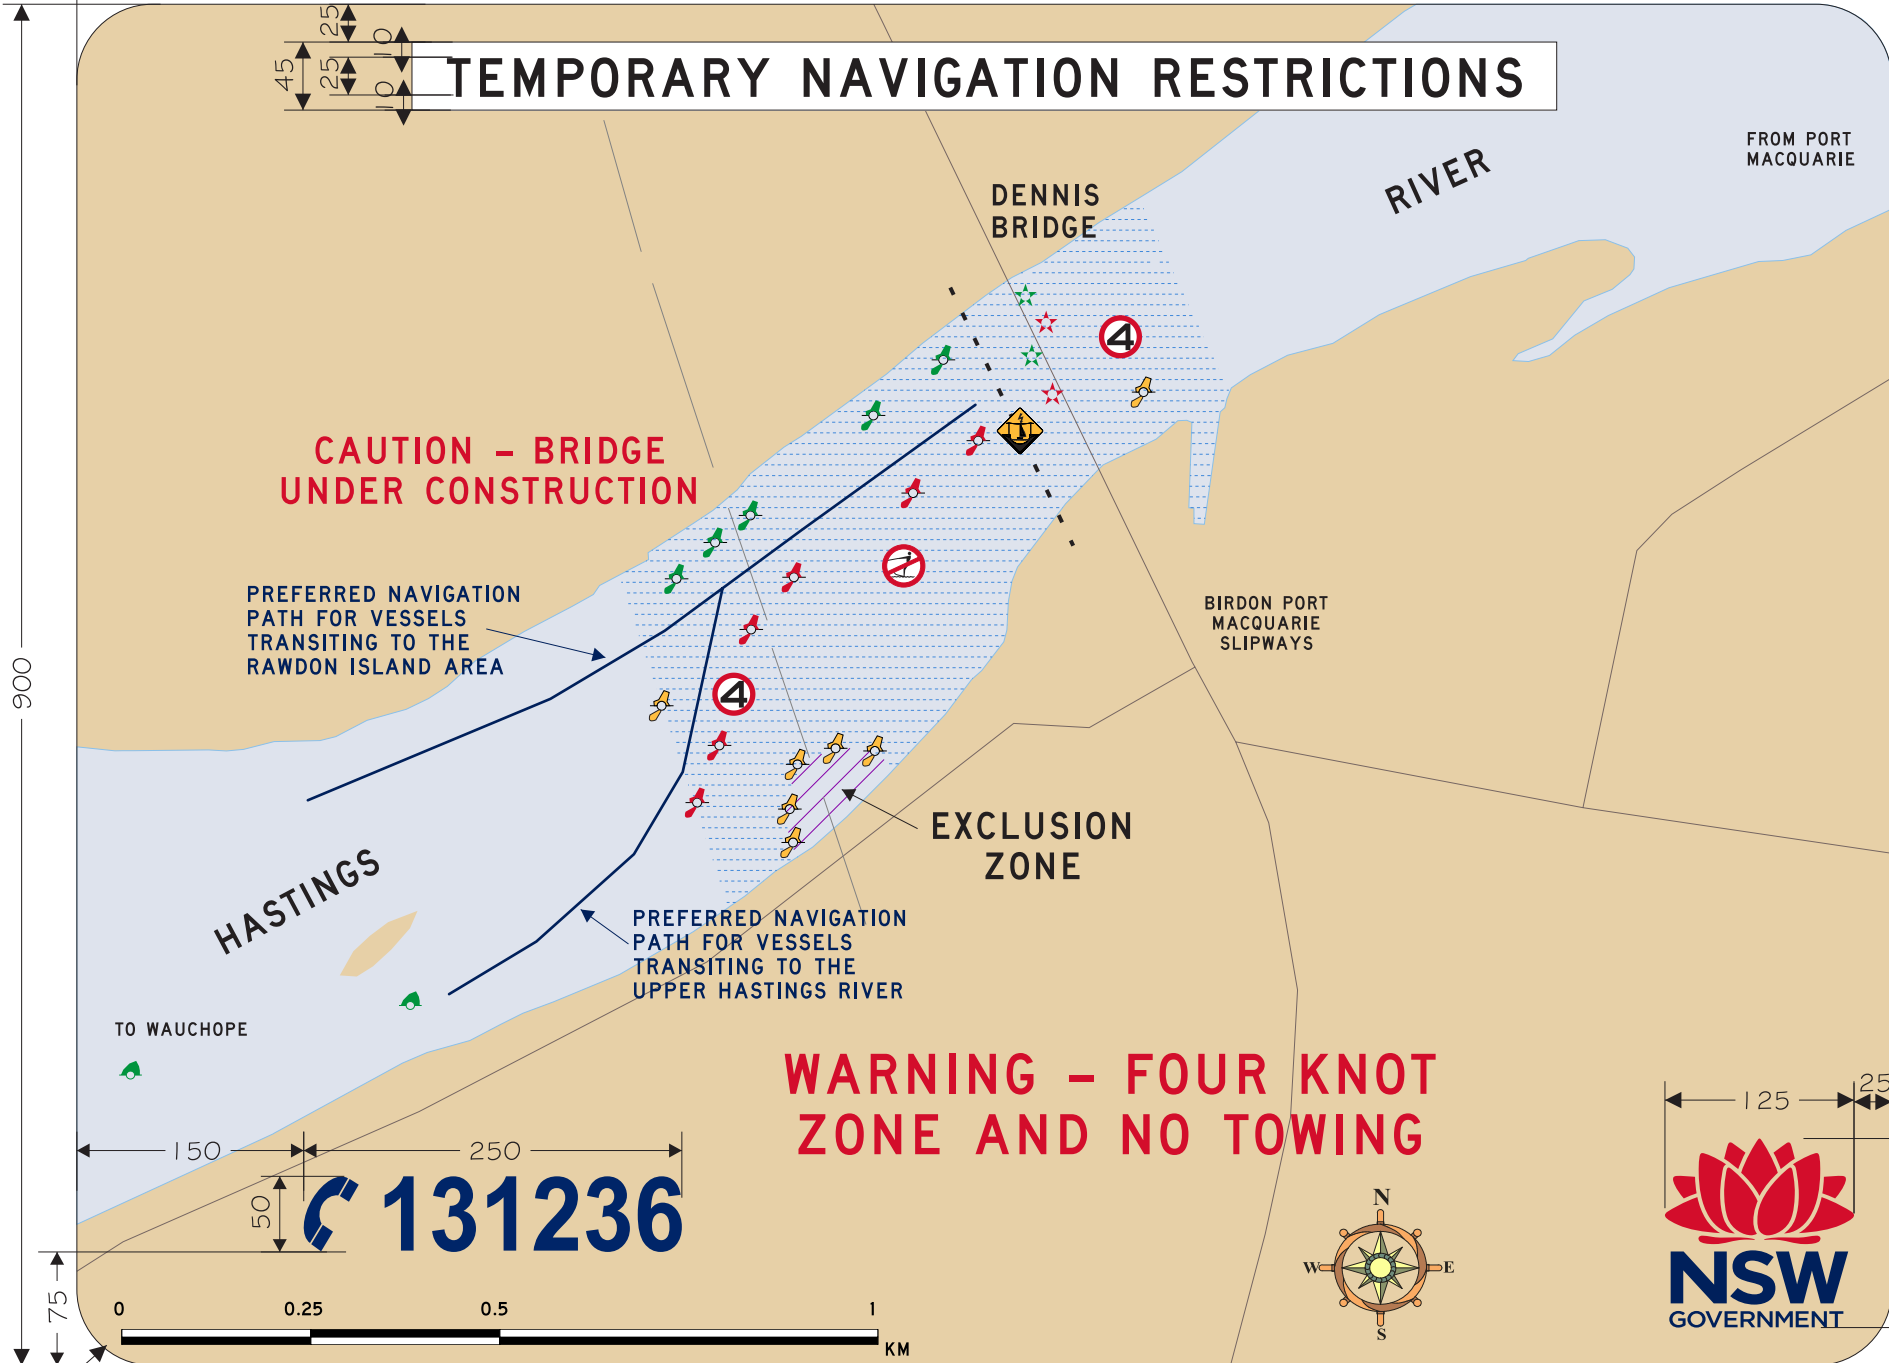

Reflective Class I White, 1200

Colours: Land - Pantone 7500C, Water - Pantone 642C, Road - Pantone 410C,  
Nav Aids - Reflective Class I Red, Yellow & Green, Water Outline - Pantone 283C  
Map Labels - Black & Red, Red Circle Symbols - Reflective Class I Red

Font style AS1744  
Series D Medium

SP1068.

# TEMPORARY NAVIGATION RESTRICTIONS

**CAUTION - BRIDGE UNDER CONSTRUCTION**

PREFERRED NAVIGATION PATH FOR VESSELS TRANSITING TO THE RAWDON ISLAND AREA

HASTINGS

TO WAUCHOPE

EXCLUSION ZONE

PREFERRED NAVIGATION PATH FOR VESSELS TRANSITING TO THE UPPER HASTINGS RIVER

**WARNING - FOUR KNOT ZONE AND NO TOWING**

**C 131236**

40 Radius