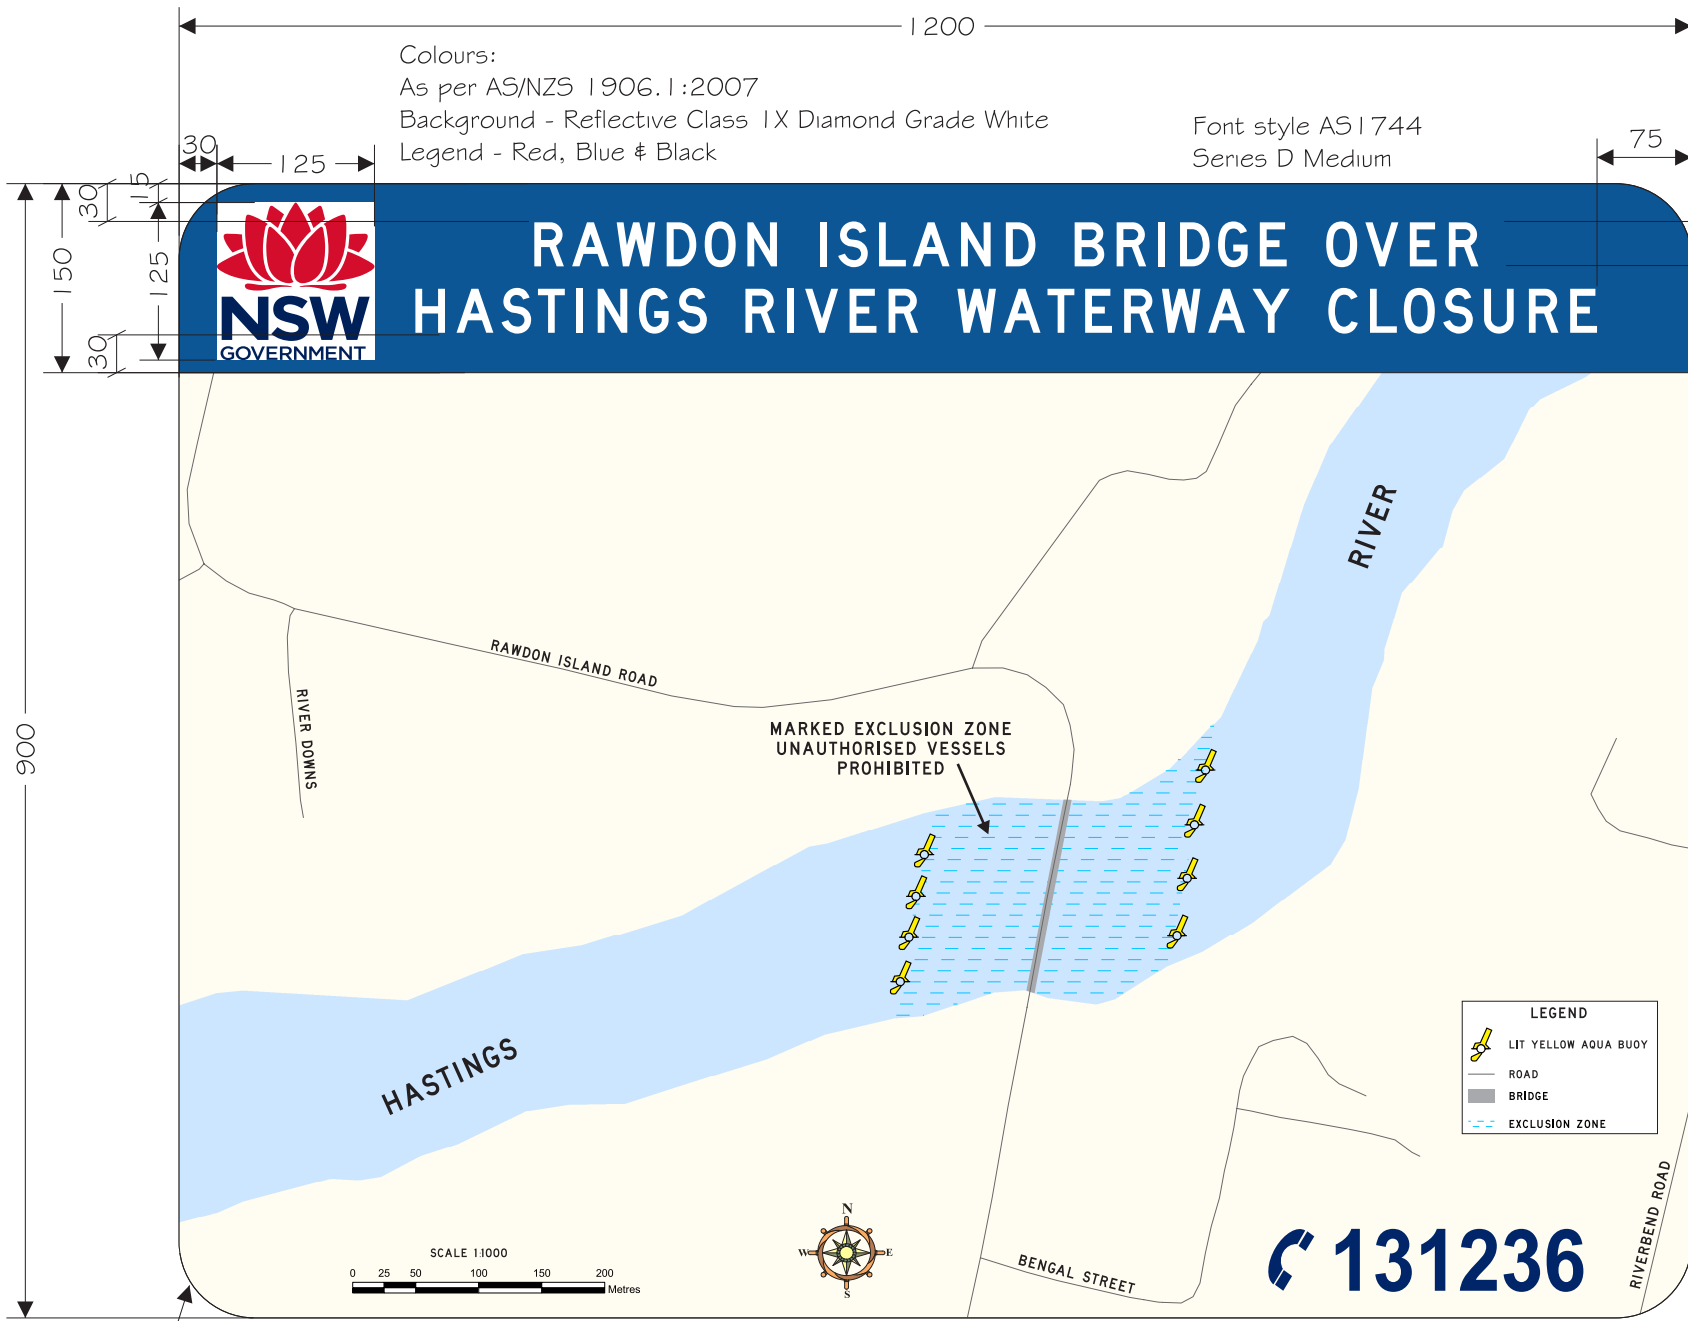

Colours:
As per AS/NZS 1906.1:2007
Background - Reflective Class 1X Diamond Grade White
Legend - Red, Blue & Black

Font style AS1744
Series D Medium

NW1025.

Radius 40

C 131236

RP-RBC-E3 Issue 1 15.7.21