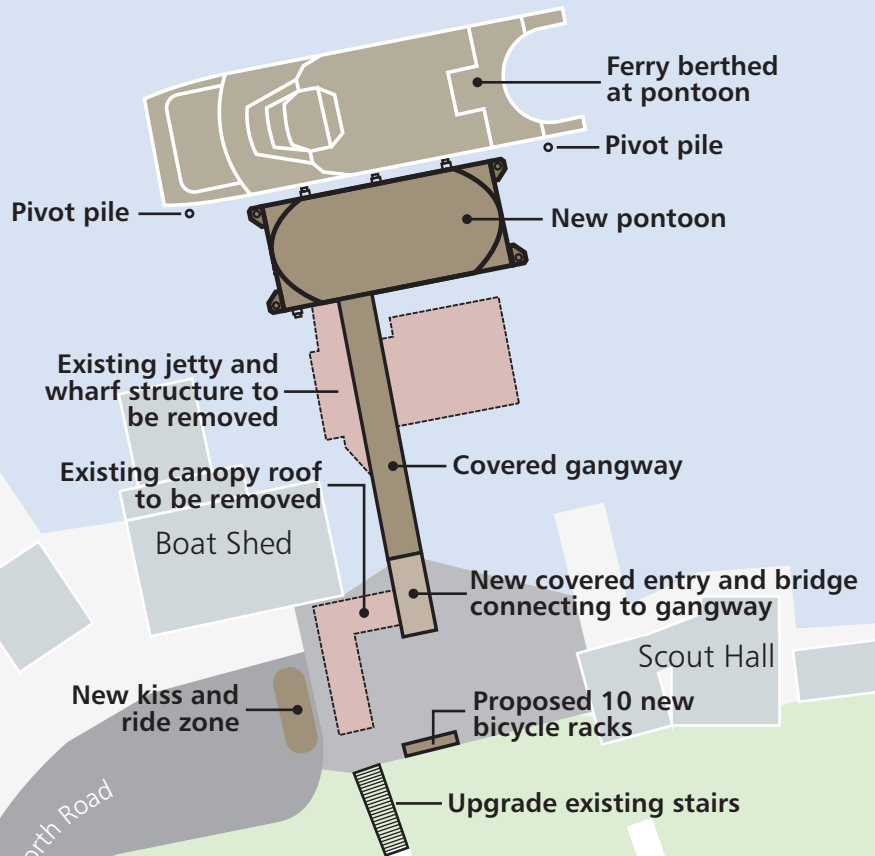

Legend

- Proposed new work
- Existing

Parramatta River

Sydney Rowing Club

Great North Road

Werrell Reserve