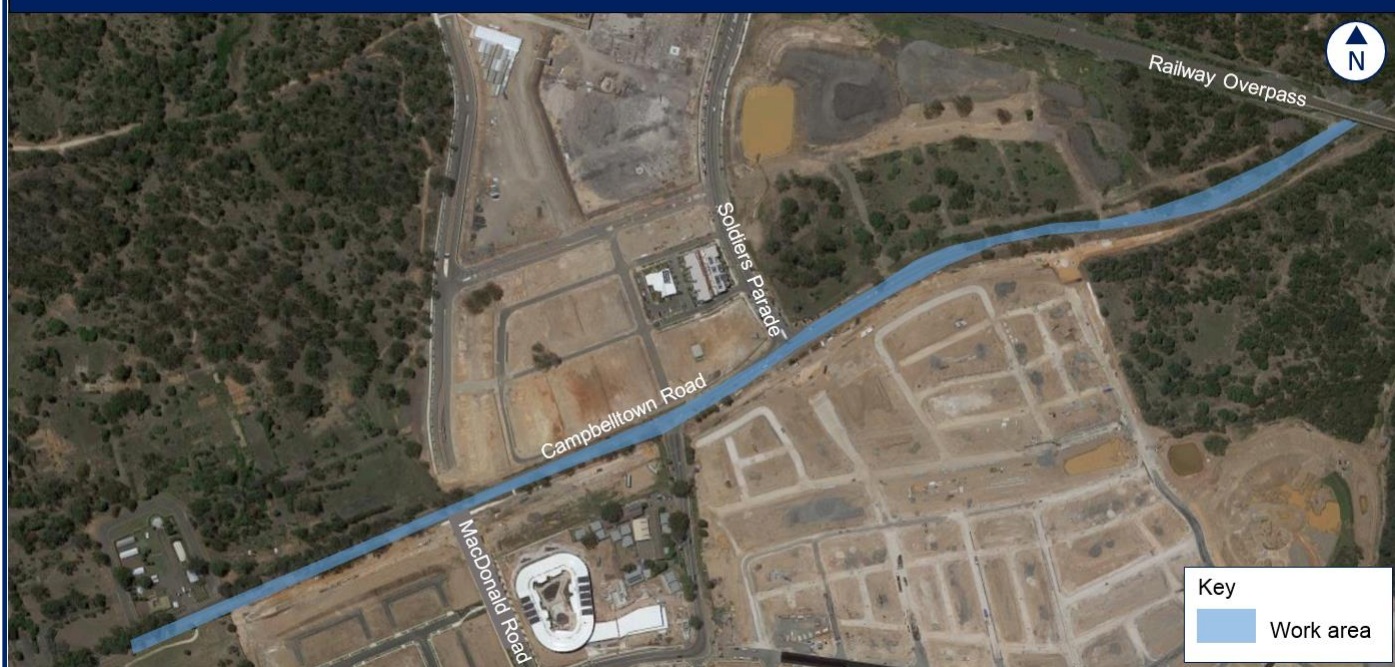

Our work schedule

We will be on site for **two night shifts Wednesday 24 July and Thursday 25 July**, weather permitting.

Our work hours will be between **8pm and 5am**.

These shifts are in addition to our normal work schedule of five day shifts per week **Monday to Friday 7am to 6pm**.

Contact

If you have any questions, please contact our delivery partner, Burton Contractors, on 1800 982 142 or CRU-stage1@burtoncontractors.com.au

For more information on this project, visit www.rms.nsw.gov.au/projects/sydney-west/campbelltown-road-upgrade/index.html

Thank you for your patience during this important work.

How will the work affect you?

Our work will be noisy at times including saw-cutting and breaking up concrete but we will do everything we can to minimise the impact to residents, including completing the noisier tasks by midnight and staging them in different locations.

Traffic changes

There will be temporary traffic changes during our work hours to ensure the work zone is safe.

Please keep to speed limits and follow signs and traffic controllers' directions. For the latest traffic updates, you can call 132 701, visit livetraffic.com or download the Live Traffic NSW App.

Thank you for your patience during this important work.

Work area on Campbelltown Road, Bardia

If you need help understanding this information, please contact the Translating and Interpreting Service on 131 450 and ask them to call us on 1800 982 142.