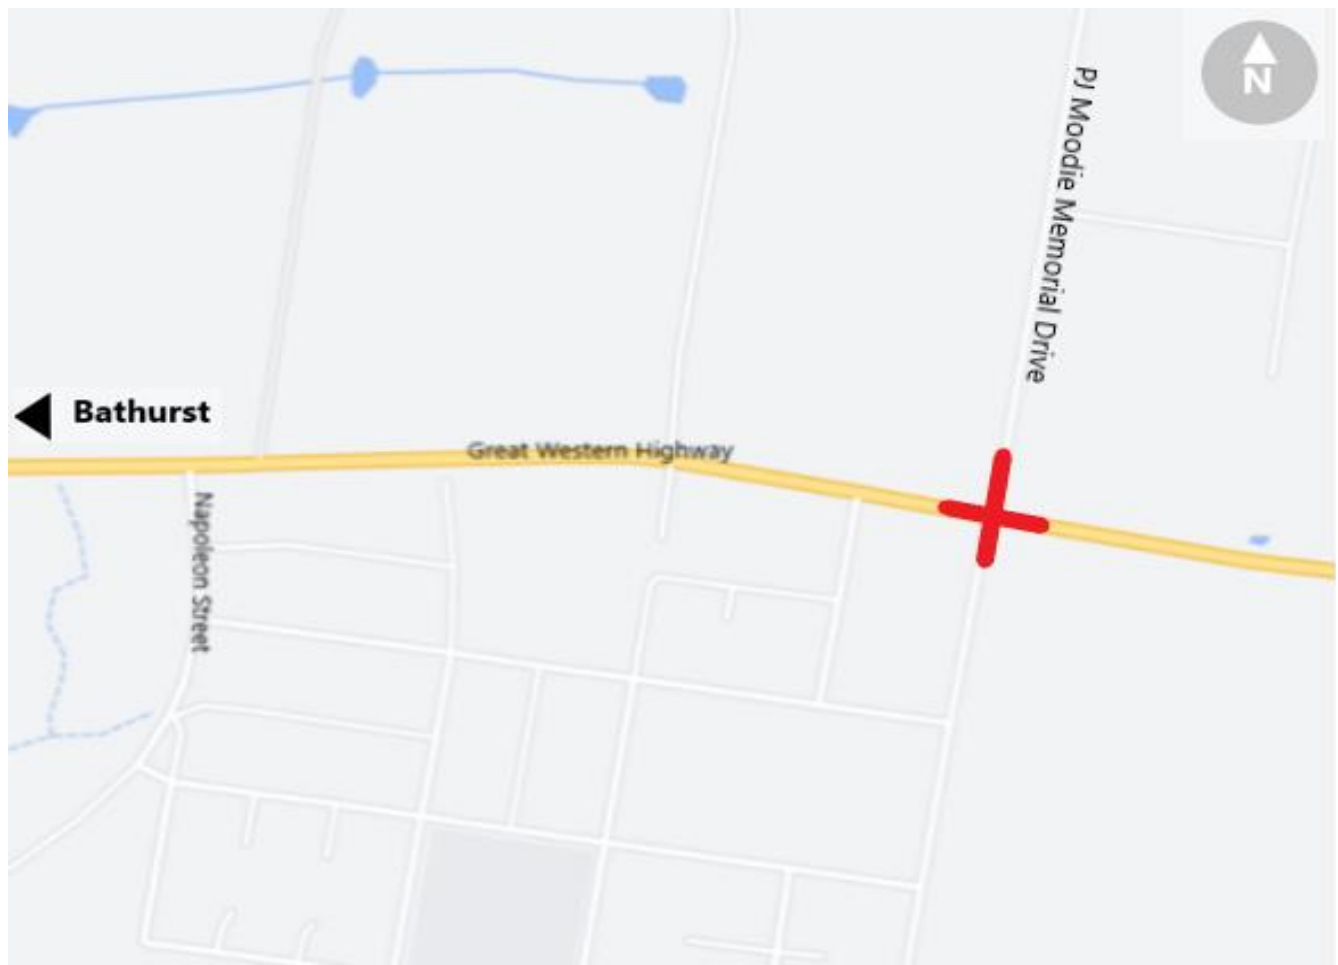

Location of night work at Raglan

KEY

Work area