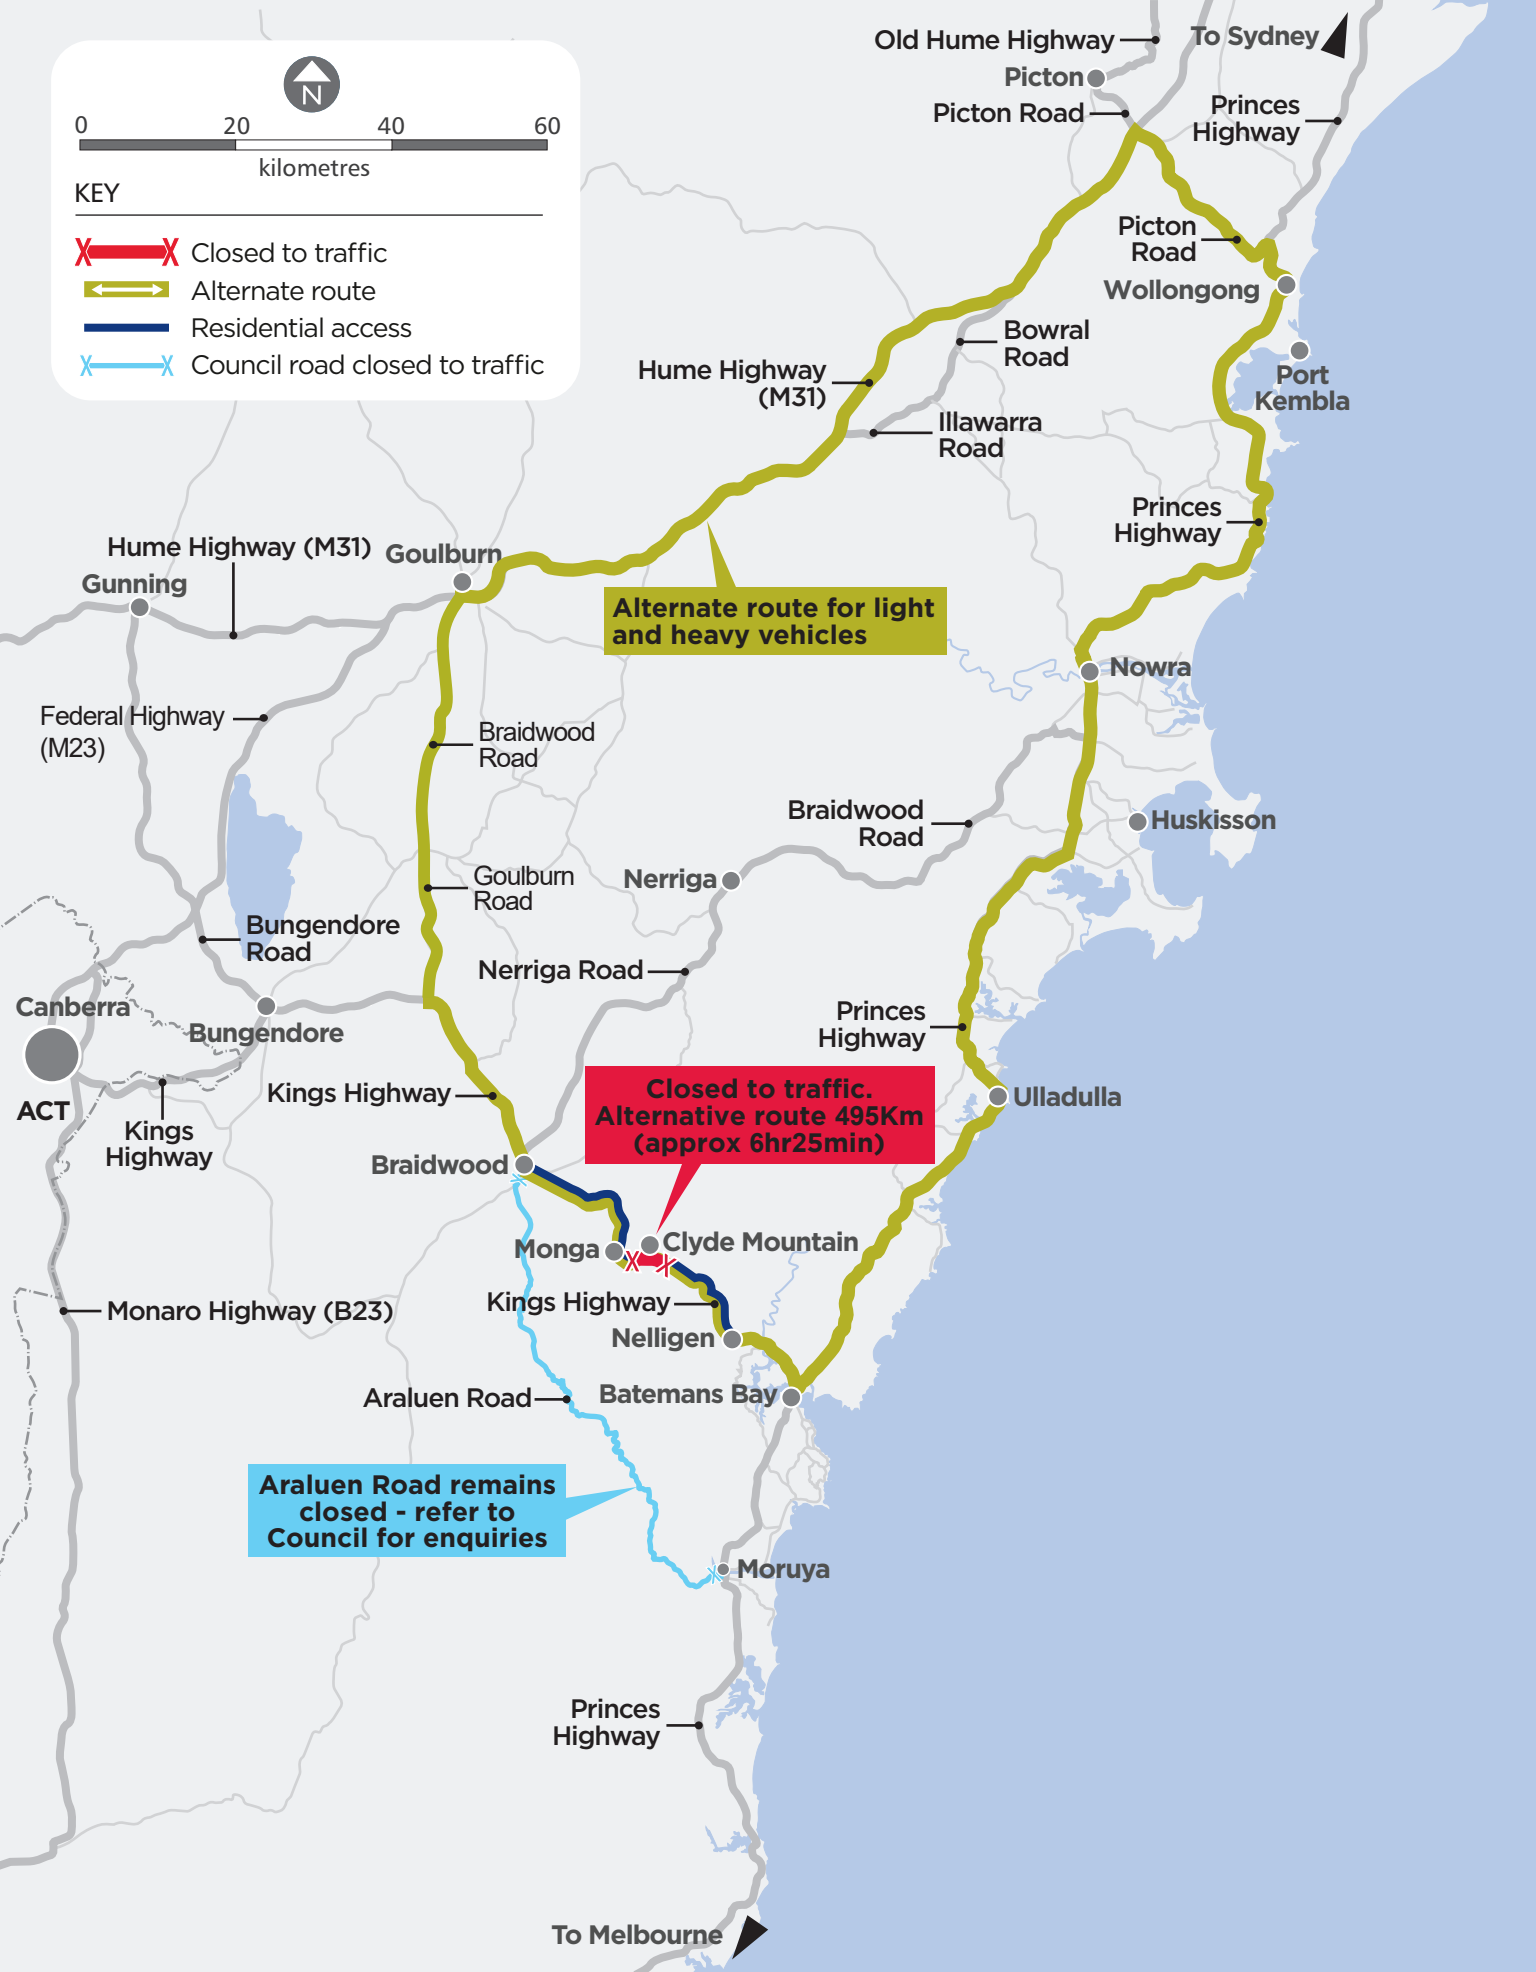

0 20 40 60

kilometres

KEY

- Closed to traffic
- Alternate route
- Residential access
- Council road closed to traffic

Alternate route for light and heavy vehicles

Closed to traffic. Alternative route 495Km (approx 6hr25min)

Araluen Road remains closed - refer to Council for enquiries

Old Hume Highway
 To Sydney
 Picton
 Picton Road
 Princes Highway
 Picton Road
 Wollongong
 Port Kembla

Hume Highway (M31)
 Bowral Road
 Illawarra Road

Hume Highway (M31)
 Goulburn
 Gunning

Federal Highway (M23)

Braidwood Road
 Goulburn Road

Braidwood Road
 Huskisson

Canberra
 ACT
 Kings Highway
 Bungendore
 Bungendore Road

Nerriga
 Nerriga Road

Princes Highway
 Ulladulla

Braidwood
 Monga
 Clyde Mountain
 Kings Highway

Monaro Highway (B23)

Nelligen
 Batemans Bay
 Araluen Road

Moruya

Princes Highway

To Melbourne