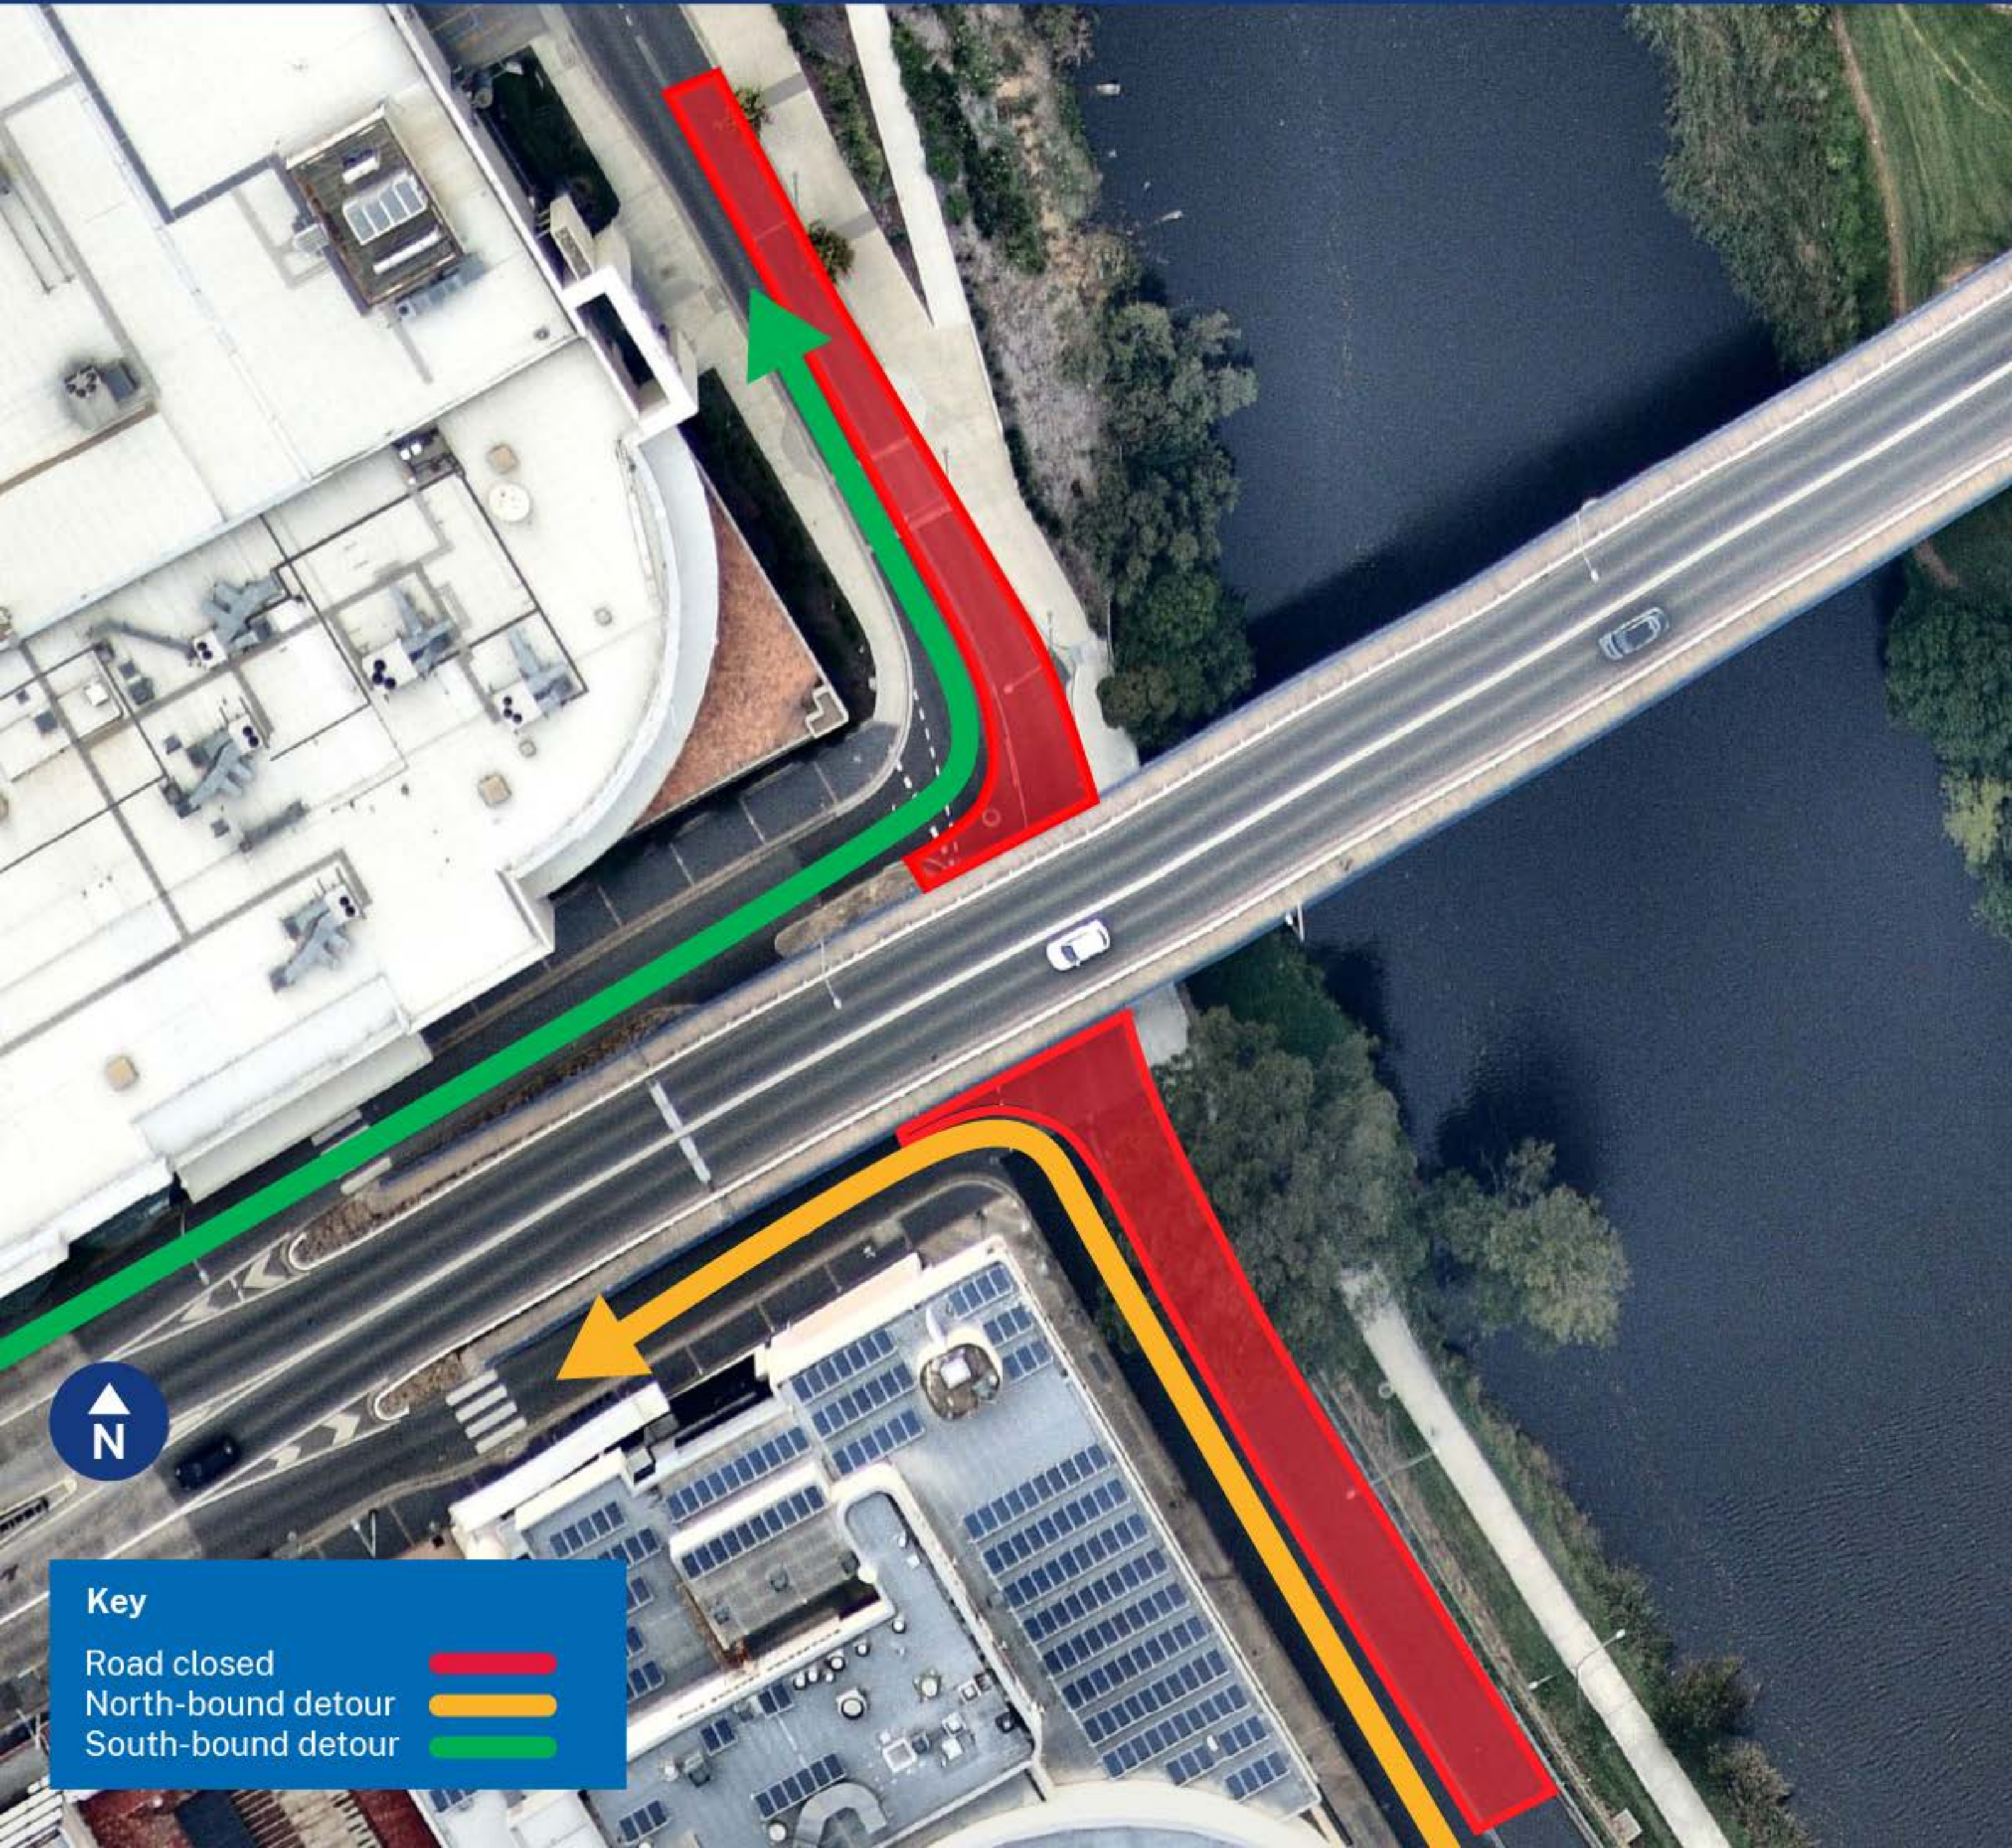

Queens Bridge - Collett Street underpass closure

Key

- Road closed 
- North-bound detour 
- South-bound detour 