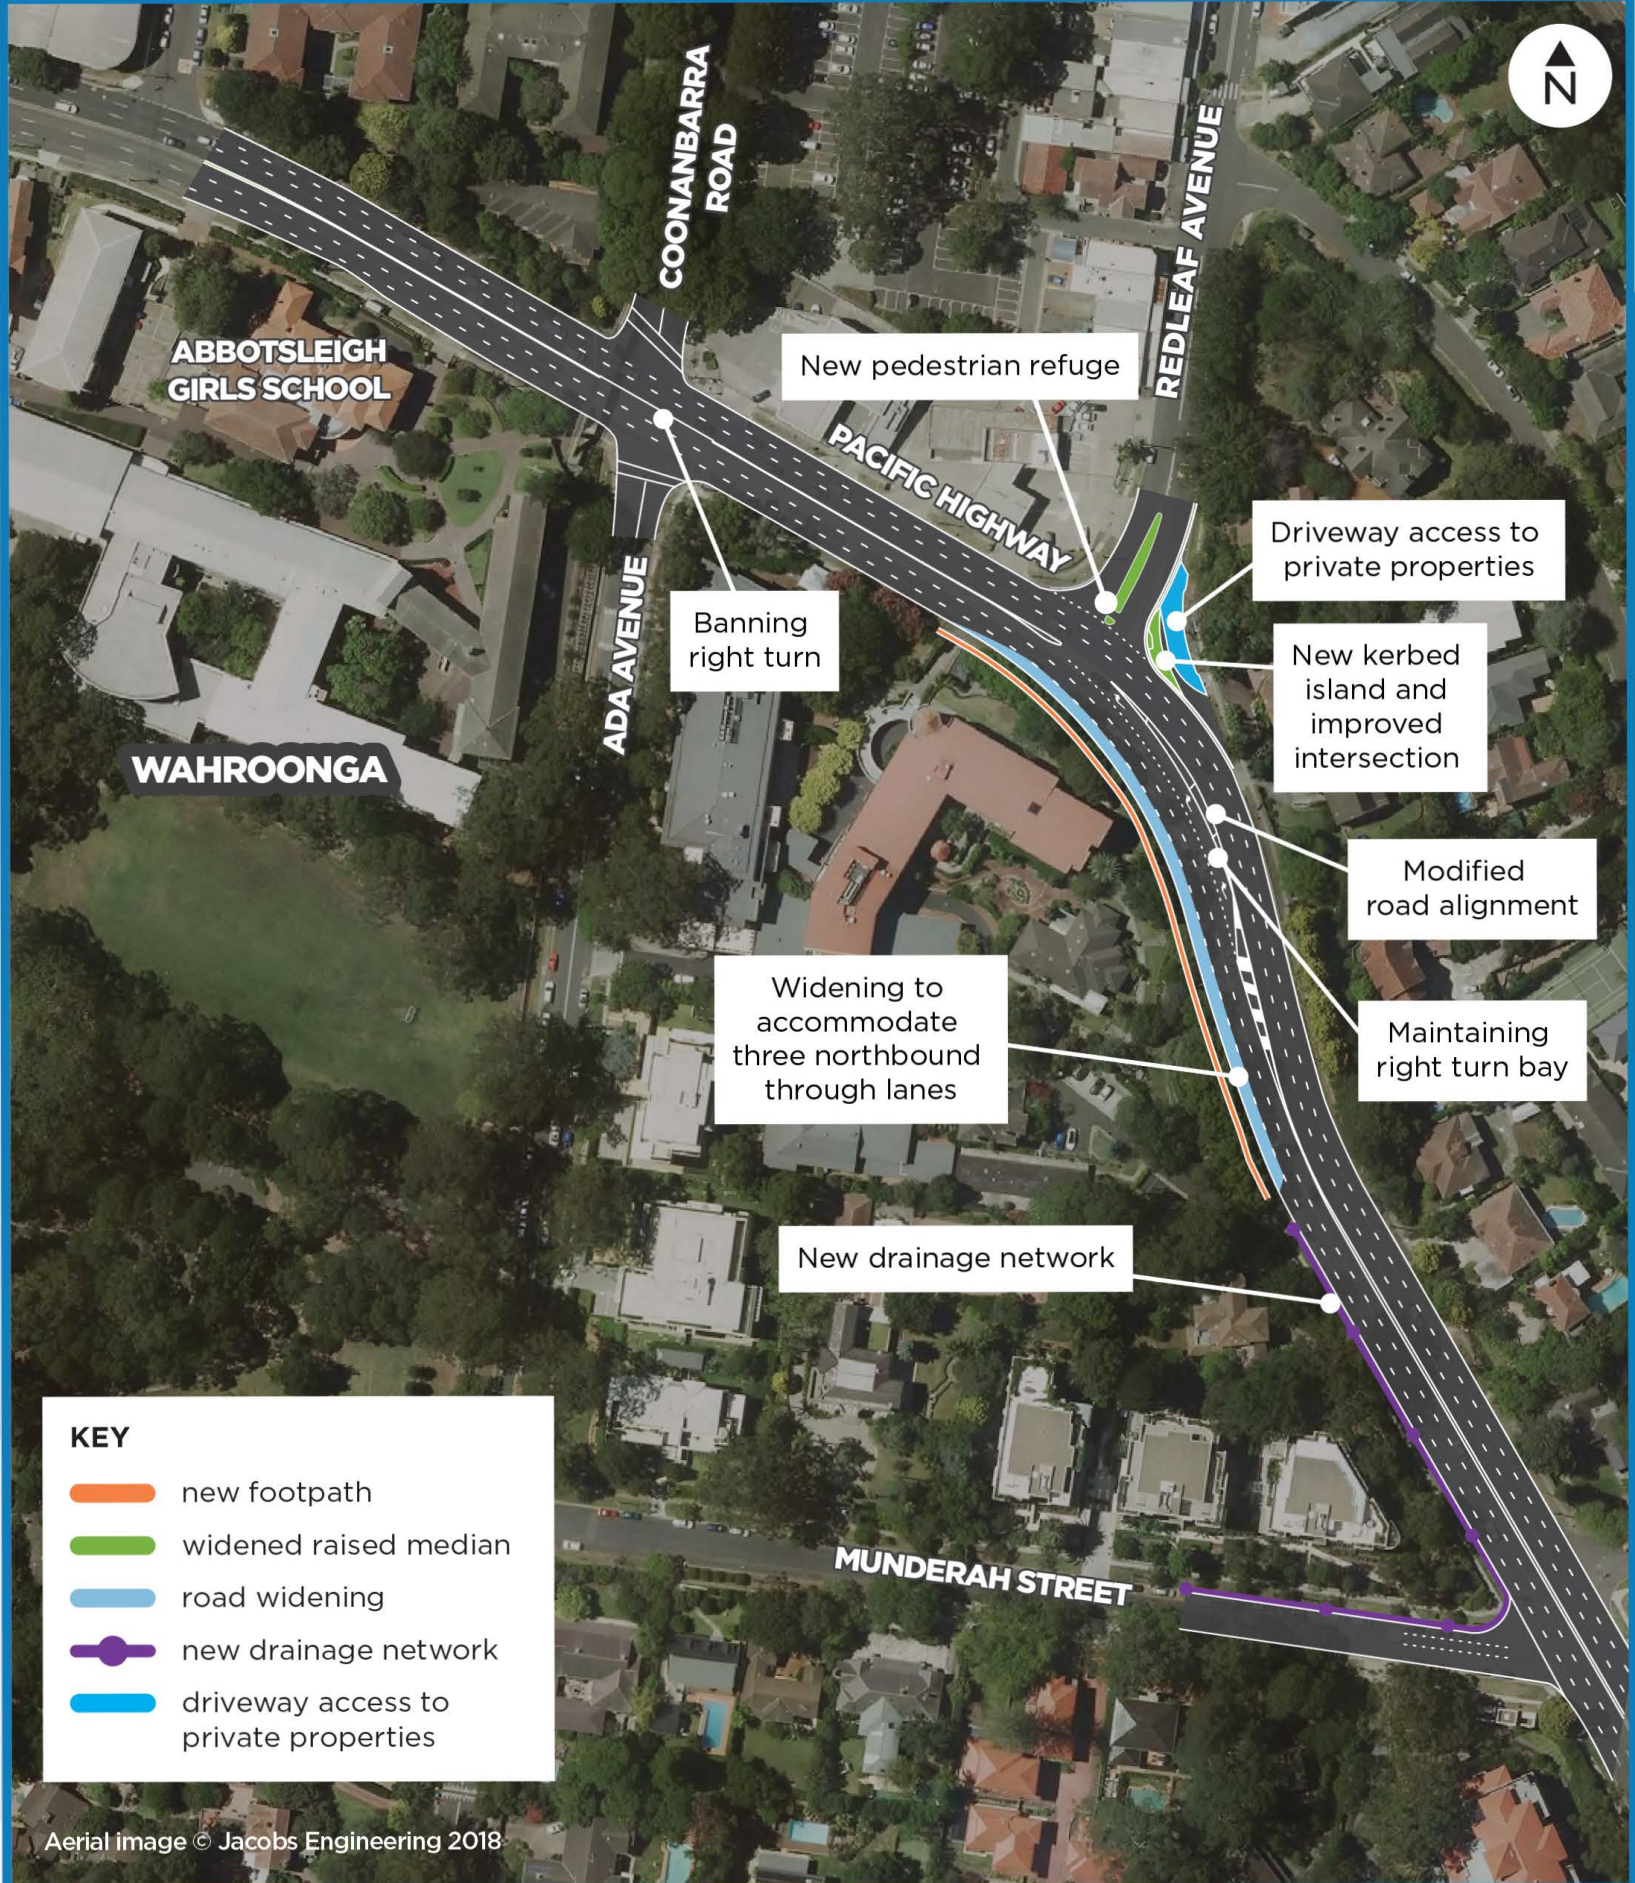

### 3. Pacific Highway at Coonanbarra Road and Redleaf Avenue

ABBOTSLEIGH GIRLS SCHOOL

WAHROONGA

COONANBARRA ROAD

REDLEAF AVENUE

PACIFIC HIGHWAY

ADA AVENUE

MUNDERAH STREET

New pedestrian refuge

Banning right turn

Driveway access to private properties

New kerbed island and improved intersection

Modified road alignment

Widening to accommodate three northbound through lanes

Maintaining right turn bay

New drainage network

**KEY**

-  new footpath
-  widened raised median
-  road widening
-  new drainage network
-  driveway access to private properties