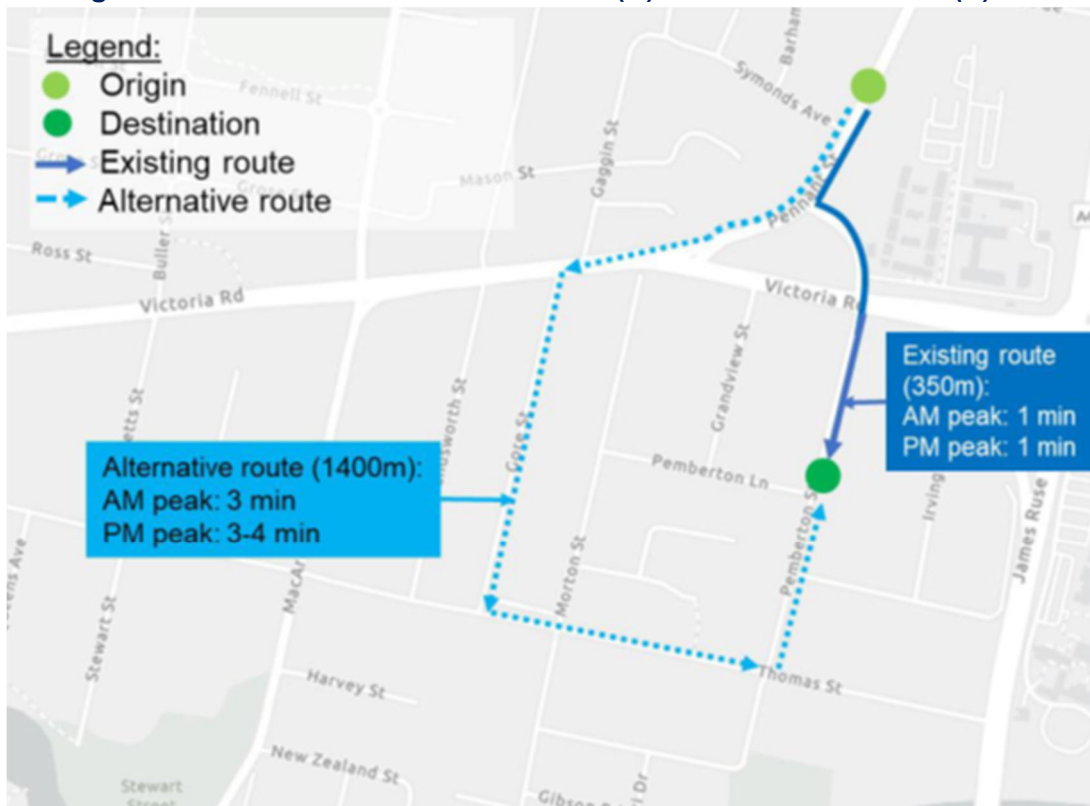

Through movement from Pemberton Street (N) to Pemberton Street (S)