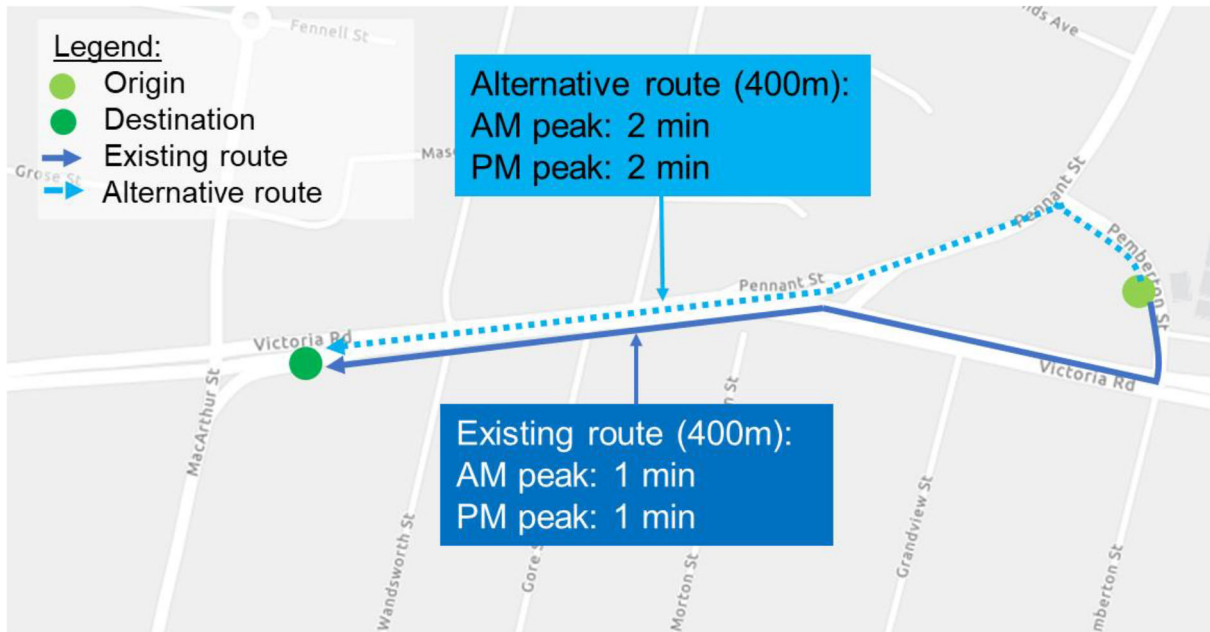

Right turn from Pemberton Street (N) to westbound Victoria Road