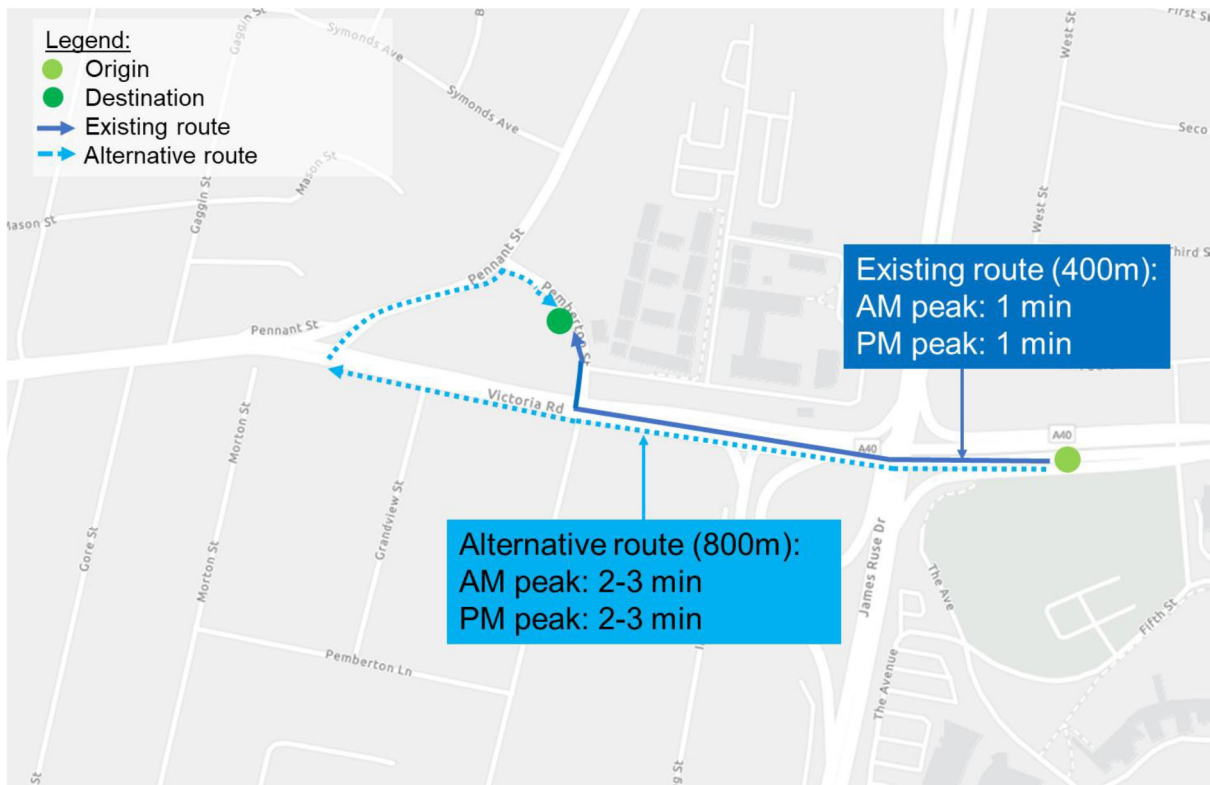

The proposed changes to be introduced will result in restriction of following turning movements:

- Eastbound Victoria Road turning right into Pemberton Street (S)
- Westbound Victoria Road turning right into Pemberton Street (N)
- Through and right movements from Pemberton Street (N)
- Through and right movements from Pemberton Street (S)

### Right turn from Victoria Road (W) into Pemberton Street (S)

### Right turn from Victoria Road (E) into Pemberton Street (N)

### Right turn from Pemberton Street (S) to eastbound Victoria Road