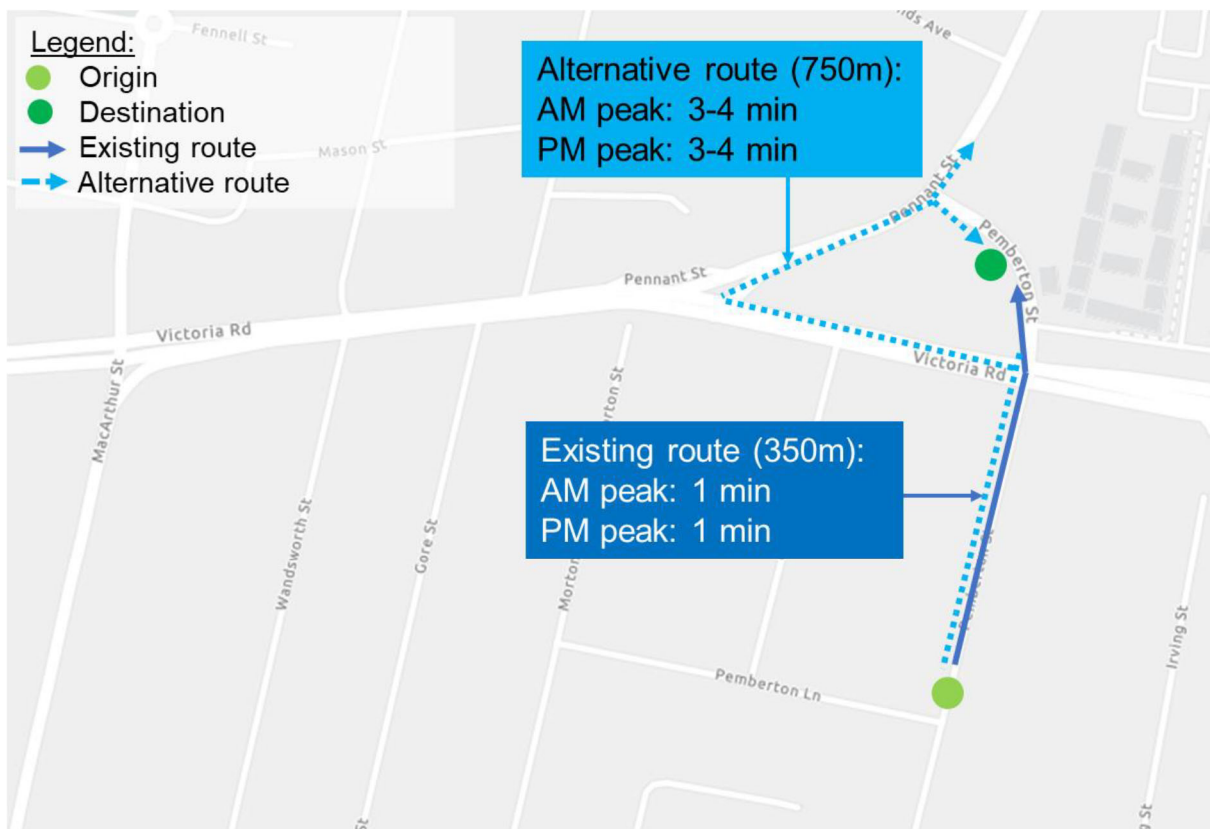

### Right turn from Victoria Road (E) into Pemberton Street (N)

### Through movement from Pemberton Street (N) to Pemberton Street (S)

### Right turn from Pemberton Street (N) to westbound Victoria Road

### Through movement from Pemberton Street (S) to Pemberton Street (N)