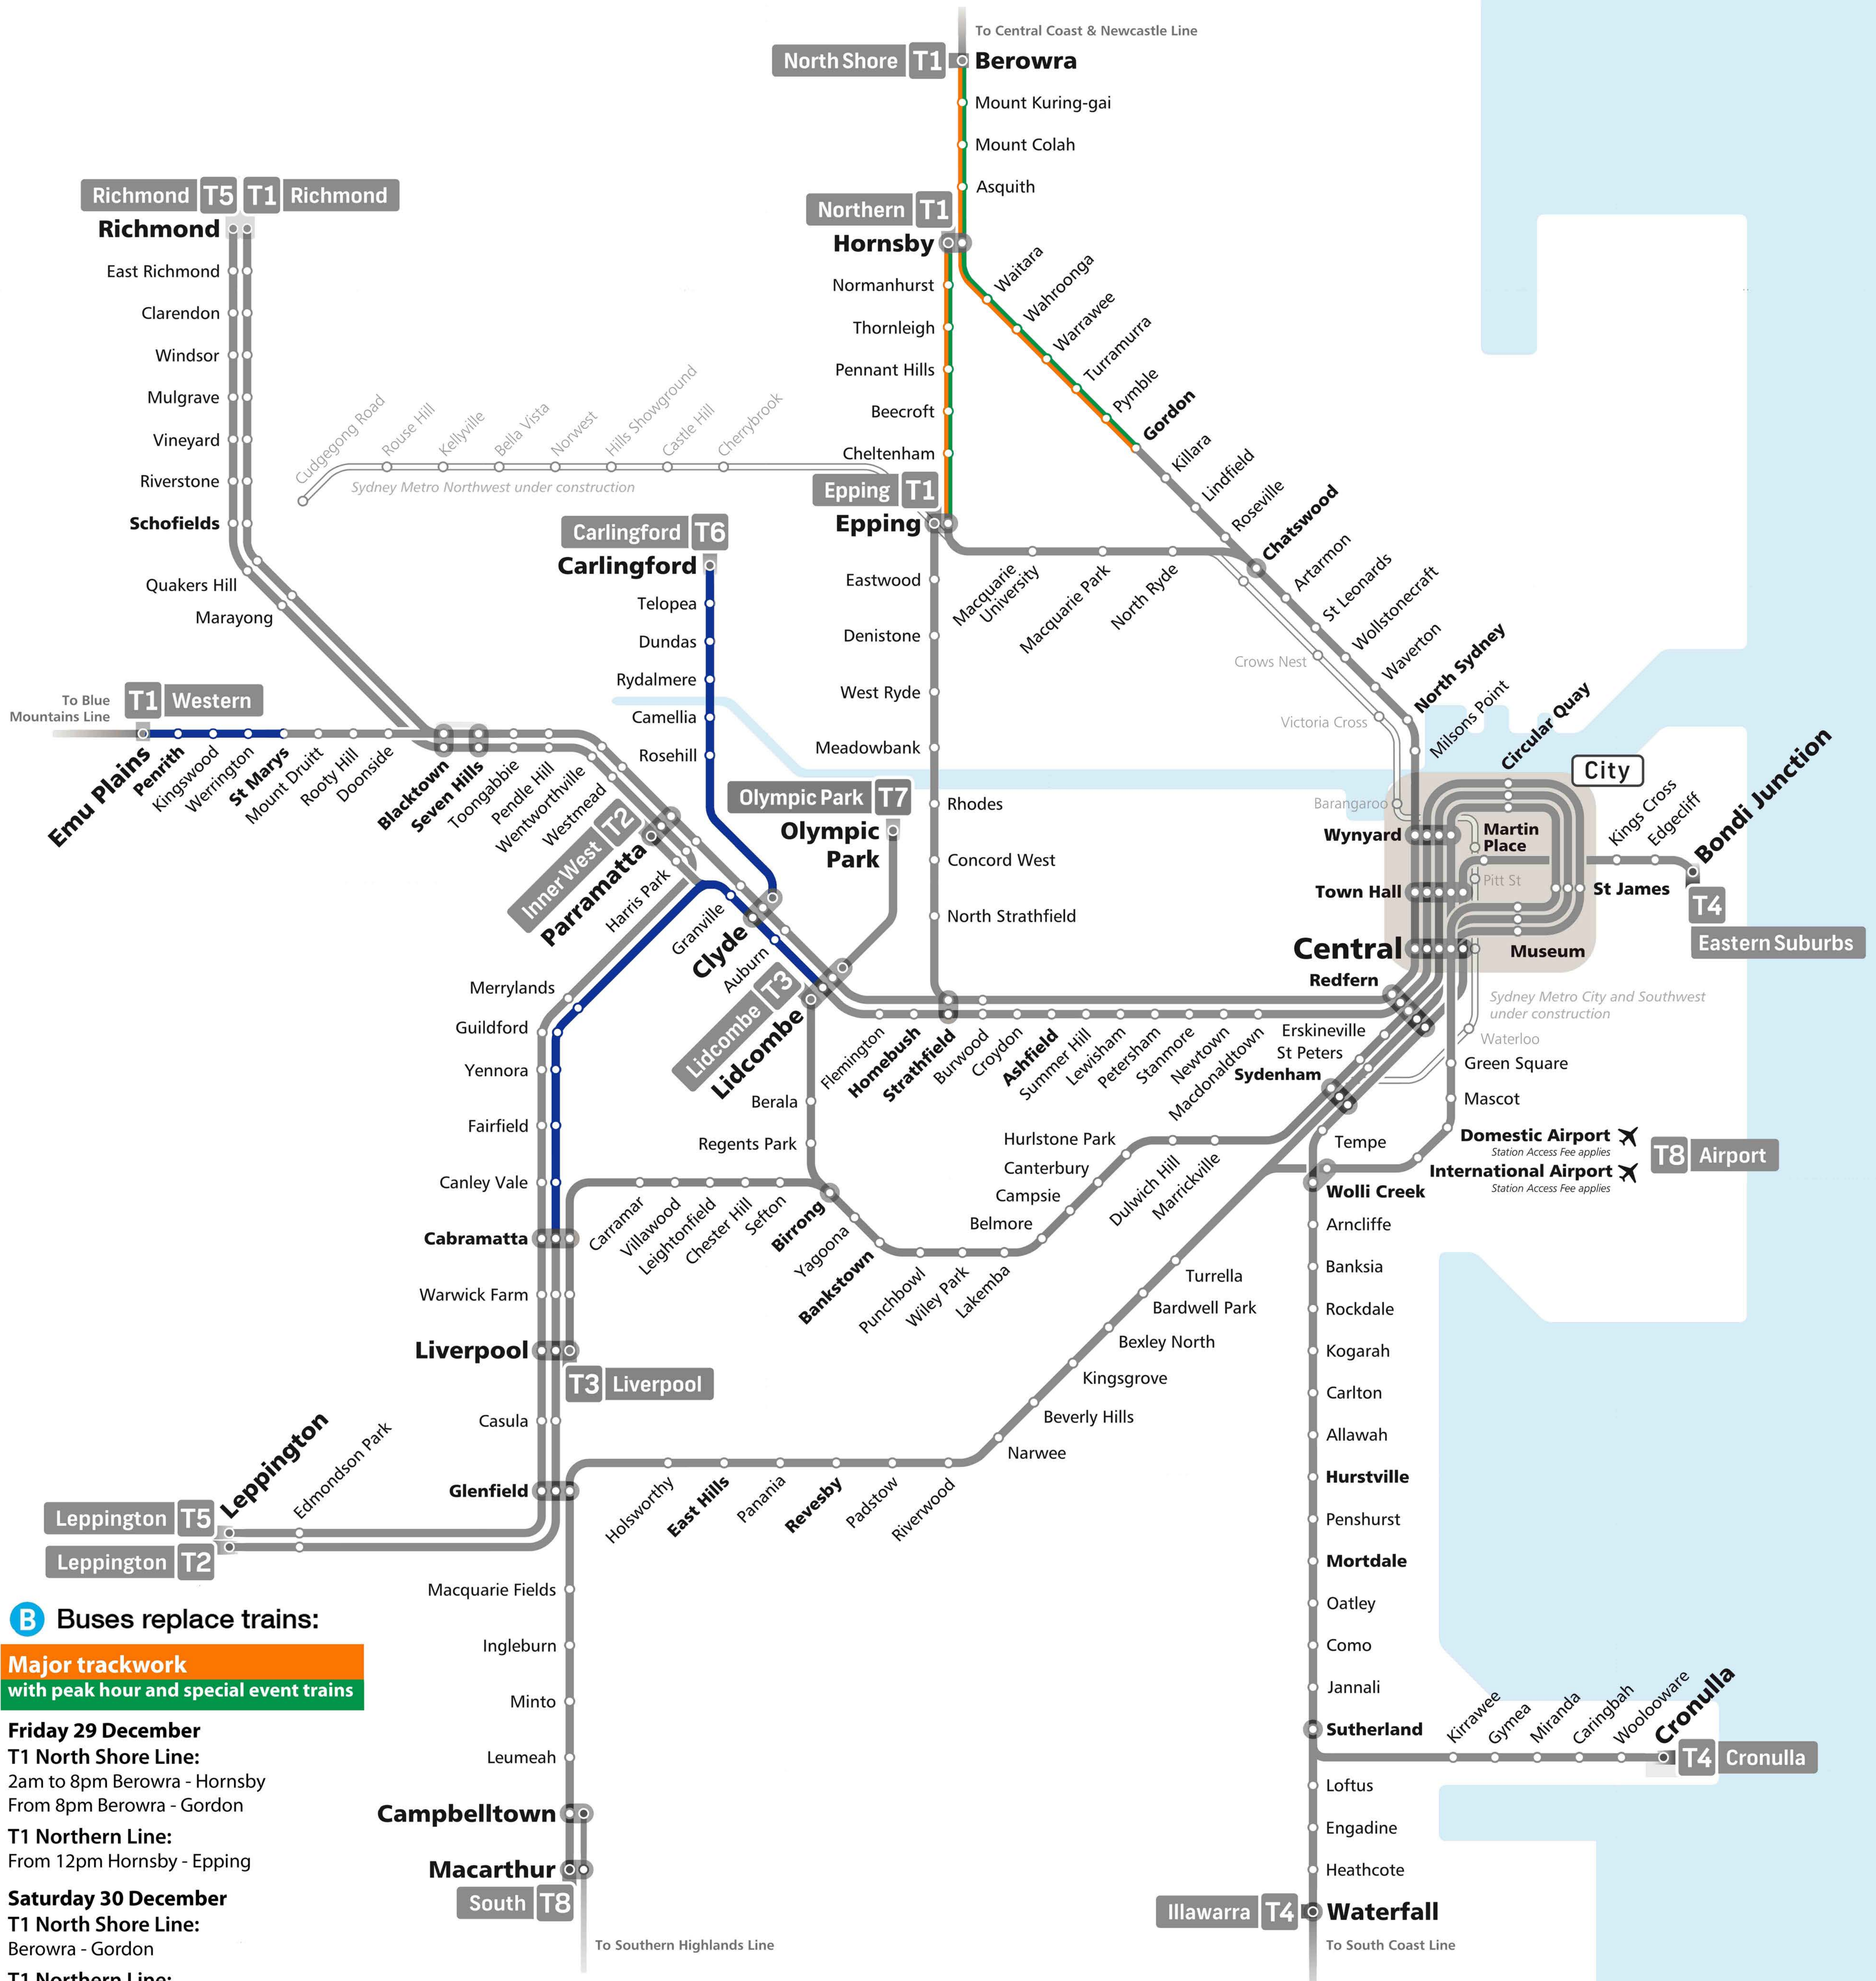

Trackwork Bussing Map

Monday 18 December - Monday 1 January

Click on the shaded area for further information about the planned trackwork

B Buses replace trains:

Major trackwork with peak hour and special event trains

- Friday 29 December**
T1 North Shore Line:
2am to 8pm Berowra - Hornsby
From 8pm Berowra - Gordon
- T1 Northern Line:
From 12pm Hornsby - Epping
- Saturday 30 December**
T1 North Shore Line:
Berowra - Gordon
- T1 Northern Line:
Hornsby - Epping
- Sunday 31 December**
T1 North Shore Line:
2am to 9am Berowra - Gordon
9am to 12pm Berowra - Hornsby
- T1 Northern Line:
2am to 12pm Hornsby - Epping

All trains resume and regular services run from 12pm 31 December until 12pm 1 January

- Monday 1 January**
T1 North Shore Line:
From 12pm Berowra - Gordon
- T1 Northern Line:
From 12pm Hornsby - Epping

Nightly / daily trackwork

- Monday 18 - Thursday 21 December**
T1 Western Line:
From 11.40pm, Emu Plains - St Marys
- Wednesday 27 and Thursday 28 December**
T2 Inner West & Leppington Line:
Buses replace the 00:33 and 01:03 Circular Quay to Leppington via Granville services from Lidcombe to Cabramatta