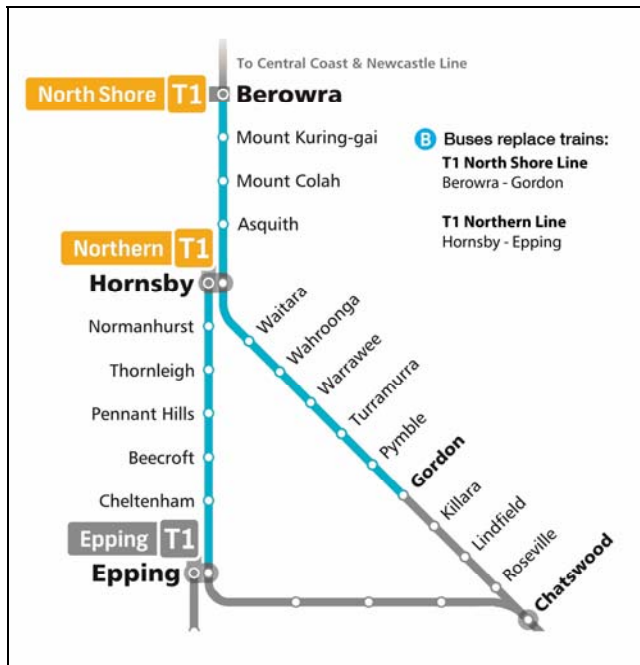

T1 North Shore Line

Continuous bussing

Reference: STN 0004

- Buses replace trains between Berowra and Gordon.
- Trains run between Gordon and the City, to a changed timetable.

Bus routes

- 25T1 Berowra, then all stations to Hornsby, Waitara, Pymble, Gordon and return
- 27T1 Turramurra, Pymble, Gordon, and return
- 44T1 Berowra, then all stations to Hornsby and return
- 47T1 Hornsby, then all stations to Gordon and return

T1 Northern Line

All weekend

Reference: STN 0004

- Buses replace trains between Hornsby and Epping.
- Trains run between Epping and the City via Macquarie University and Strathfield, some to a changed timetable.

Bus routes

- 28T1 Hornsby, then all stations to Beecroft, Epping and return
- 29T1 Beecroft, Cheltenham, Epping and return

Central Coast & Newcastle Line

All weekend

Reference: STN 0004

- Buses replace trains between Berowra and Epping, or Central.
- Trains run to a changed timetable between Newcastle Interchange or Wyong and Berowra only.

Bus routes

- 9CN Berowra, then express to Epping and return
- 10CN Berowra, then express to Central and return