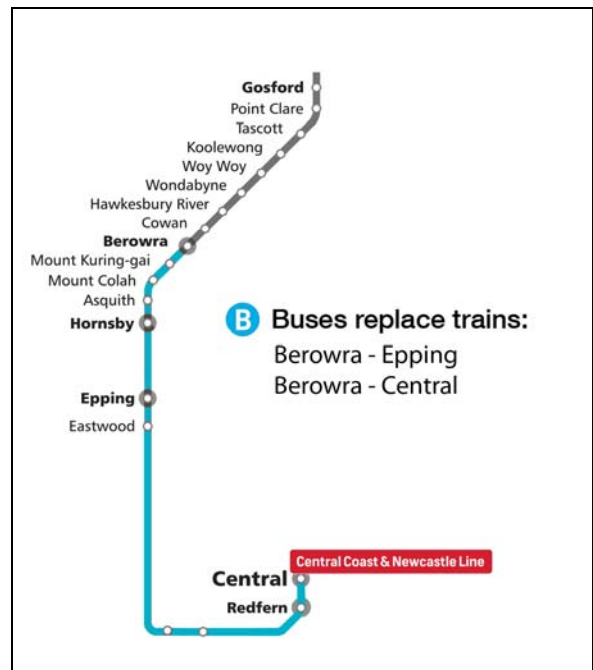

T1 North Shore Line

Continuous bussing

Reference: STN 0004

- Buses replace trains between Berowra and Gordon.
- Trains run between Gordon and the City, to a changed timetable.

Bus routes

- 25T1 Berowra, then all stations to Hornsby, Waitara, Pymble, Gordon and return
- 27T1 Turramurra, Pymble, Gordon, and return
- 44T1 Berowra, then all stations to Hornsby and return
- 47T1 Hornsby, then all stations to Gordon and return

T1 Northern Line

All weekend

Reference: STN 0004

- Buses replace trains between Hornsby and Epping.
- Trains run between Epping and the City via Macquarie University and Strathfield, some to a changed timetable.

Bus routes

- 28T1 Hornsby, then all stations to Beecroft, Epping and return
- 29T1 Beecroft, Cheltenham, Epping and return

Central Coast & Newcastle Line

All weekend

Reference: STN 0004

- Buses replace trains between Berowra and Epping, or Central.
- Trains run to a changed timetable between Newcastle Interchange or Wyong and Berowra only.

Bus routes

- 9CN Berowra, then express to Epping and return
- 10CN Berowra, then express to Central and return