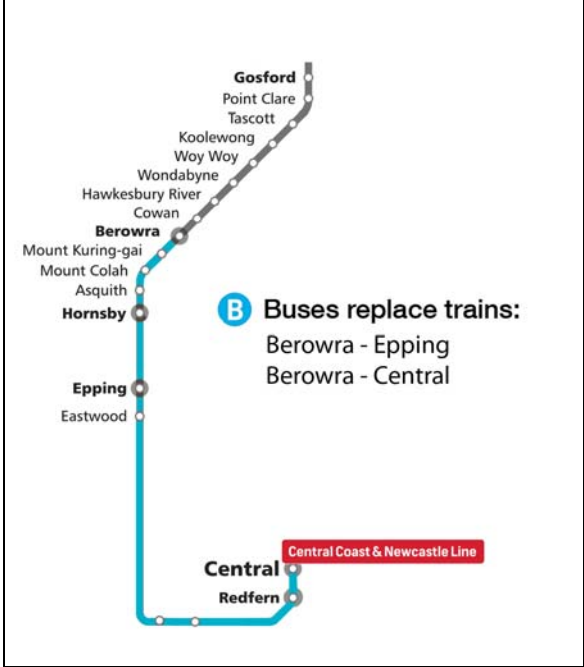

- 28T1 Hornsby, then all stations to Beecroft, Epping and return
- 29T1 Beecroft, Cheltenham, Epping and return

Central Coast & Newcastle Line

All day

Reference: STN 2079

- Buses replace trains between Berowra and Epping, or Central.
- Trains run to a changed timetable between Newcastle Interchange or Wyong and Berowra only.

Bus routes

- 9CN Berowra, then express to Epping and return
- 10CN Berowra, then express to Central and return

T1 North Shore Line

From 02:00 until 09:00

Reference: [STN 1798](#)

- Buses replace trains between Berowra and Gordon.
- Trains run between Gordon and the City, to a changed timetable.