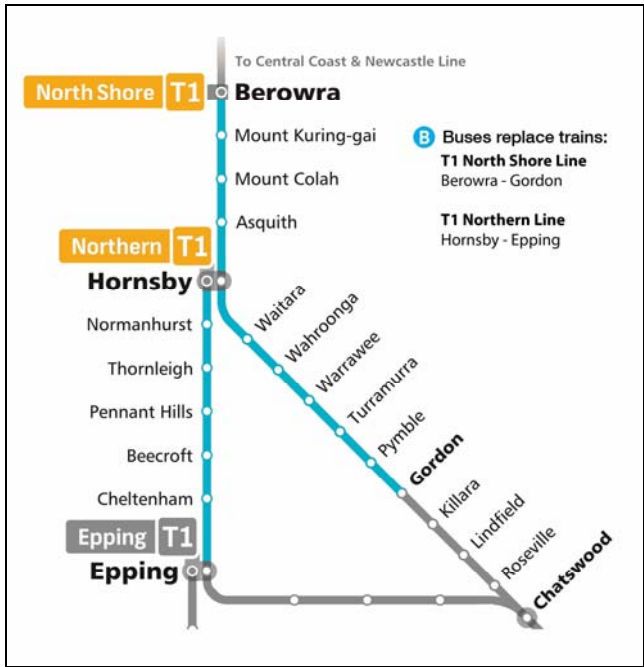

- 28T1 Hornsby, then all stations to Beecroft, Epping and return
- 29T1 Beecroft, Cheltenham, Epping and return

Central Coast & Newcastle Line

All day

Reference: STN 2079

- Buses replace trains between Berowra and Epping, or Central.
- Trains run to a changed timetable between Newcastle Interchange or Wyong and Berowra only.

Bus routes

- 9CN Berowra, then express to Epping and return
- 10CN Berowra, then express to Central and return

T1 North Shore Line

From 02:00 until 09:00

Reference: [STN 1798](#)

- Buses replace trains between Berowra and Gordon.
- Trains run between Gordon and the City, to a changed timetable.

Bus routes

- [25T1](#) Berowra, then all stations to Hornsby, Waitara, Pymble, Gordon and return
- [27T1](#) Turramurra, Pymble, Gordon, and return
- [44T1](#) Berowra, then all stations to Hornsby and return
- [47T1](#) Hornsby, then all stations to Gordon and return

From 09:00 until 12:00

- Buses replace trains between Berowra and Hornsby.
- Trains run between Hornsby and the City, to a changed timetable.

Bus route

- [44T1](#) Berowra, then all stations to Hornsby and return