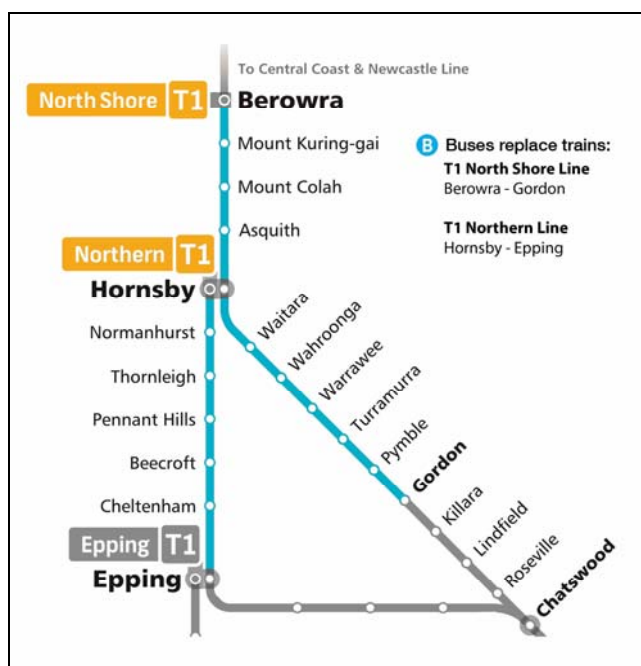

Bus routes

- 28T1 Hornsby, then all stations to Beecroft, Epping and return
- 29T1 Beecroft, Cheltenham, Epping and return

Central Coast & Newcastle Line

All weekend

Reference: STN 0008

- Buses replace trains between Newcastle Interchange and Central.
- Customers travelling from Strathfield, Eastwood or Epping to Central Coast & Newcastle Line stations should change buses at Hornsby.
- On Monday morning, buses replace the 00:46 Central to Wyong service. 217J

Bus routes

- 50CN Hawkesbury River, then Cowan, Berowra and return
- 51CN Wyong, then all stations to Woy Woy and return
- 52CN Newcastle Interchange, Hamilton, Broadmeadow, then all stations to Wyong and return
- 53CN Wyong, then all stations to Gosford then Berowra, Hornsby, Chatswood, Central and return
- 54CN Woy Woy, then Kooilewong, Tascott, Point Clare, Berowra, Hornsby, Chatswood, Central and return
- 55CN Newcastle Interchange, Hamilton, Broadmeadow, Chatswood, Central and return
- 56CN Newcastle Interchange, Hamilton, Broadmeadow, Cardiff, Fassifern, Morisset, Wyong, Tuggerah, Berowra, Hornsby, Chatswood, Central and return
- 62CN Morisset, then Wyong, Tuggerah, Chatswood, Central and return (time limited)