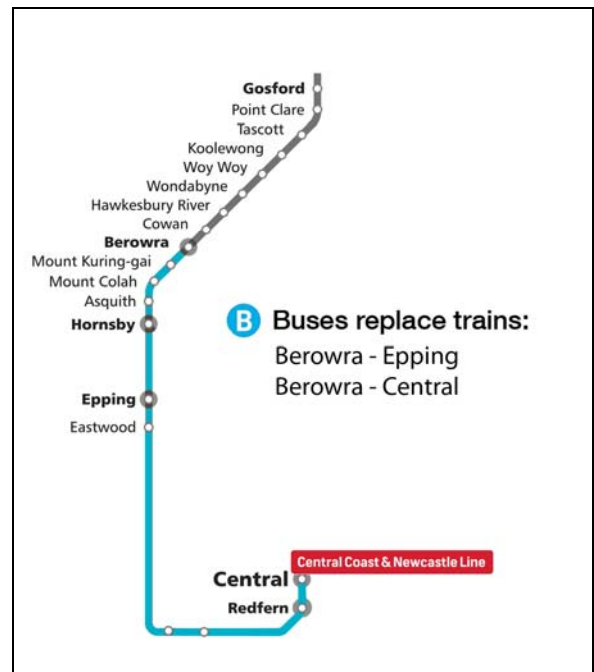

Bus routes

- 28T1 Hornsby, then all stations to Beecroft, Epping and return
- 29T1 Beecroft, Cheltenham, Epping and return

Central Coast & Newcastle Line

From 12:00 until end of service

Reference: STN 0001

- Buses replace trains between Berowra and Epping, or Central.
- Trains run to a changed timetable between Newcastle Interchange or Wyong and Berowra only.

Bus routes

- 9CN Berowra, then express to Epping and return
- 10CN Berowra, then express to Central and return