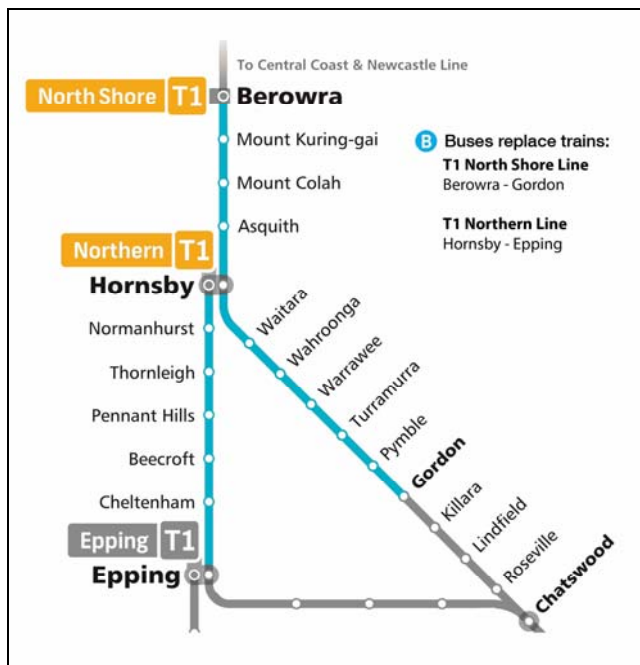

Bus route

44T1 Berowra, then all stations to Hornsby and return

From 20:00 until end of service

- Buses replace trains between Berowra and Gordon.
- Trains run between Gordon and the City, to a changed timetable.

From 09:00 until 12:00

- Buses replace trains between Berowra and Hornsby.
- Trains run between Hornsby and the City, to a changed timetable.

Bus route

- [44T1](#) Berowra, then all stations to Hornsby and return

Bus routes

- 28T1 Hornsby, then all stations to Beecroft, Epping and return
- 29T1 Beecroft, Cheltenham, Epping and return

Central Coast & Newcastle Line

From 12:00 until end of service

Reference: STN 0001

- Buses replace trains between Berowra and Epping, or Central.
- Trains run to a changed timetable between Newcastle Interchange or Wyong and Berowra only.

Bus routes

- 9CN Berowra, then express to Epping and return
- 10CN Berowra, then express to Central and return