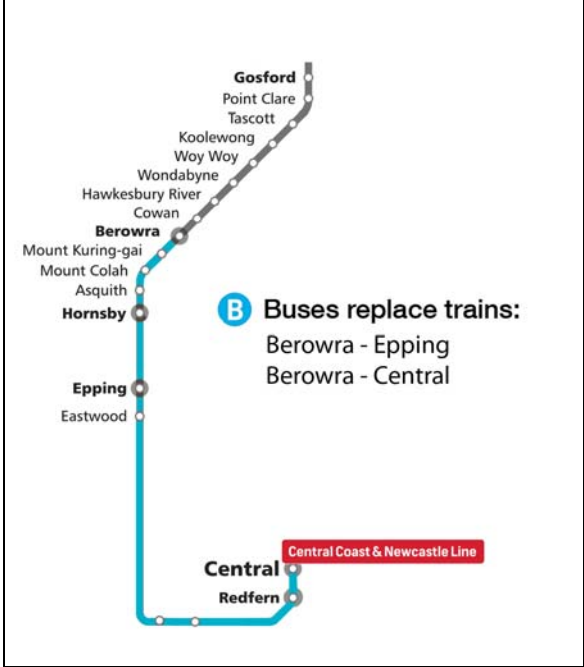

T1 North Shore Line

All day

Reference: [STN 2079](#)

- Buses replace trains between Berowra and Gordon.
- Trains run between Gordon and the City, to a changed timetable.

Bus routes

- 25T1 Berowra, then all stations to Hornsby, Waitara, Pymble, Gordon and return
- 27T1 Turramurra, Pymble, Gordon, and return
- 44T1 Berowra, then all stations to Hornsby and return
- 47T1 Hornsby, then all stations to Gordon and return

T1 Northern Line

All day

Reference: [STN 2079](#)

- Buses replace trains between Hornsby and Epping.
- Trains run between Epping and the City via Macquarie University and Strathfield, to a changed timetable.

Bus routes

- 28T1 Hornsby, then all stations to Beecroft, Epping and return
- 29T1 Beecroft, Cheltenham, Epping and return

Central Coast & Newcastle Line

All day

Reference: [STN 2079](#)

- Buses replace trains between Berowra and Epping, or Central.
- Trains run to a changed timetable between Newcastle Interchange or Wyong and Berowra only.

Bus routes

- 9CN Berowra, then express to Epping and return
- 10CN Berowra, then express to Central and return