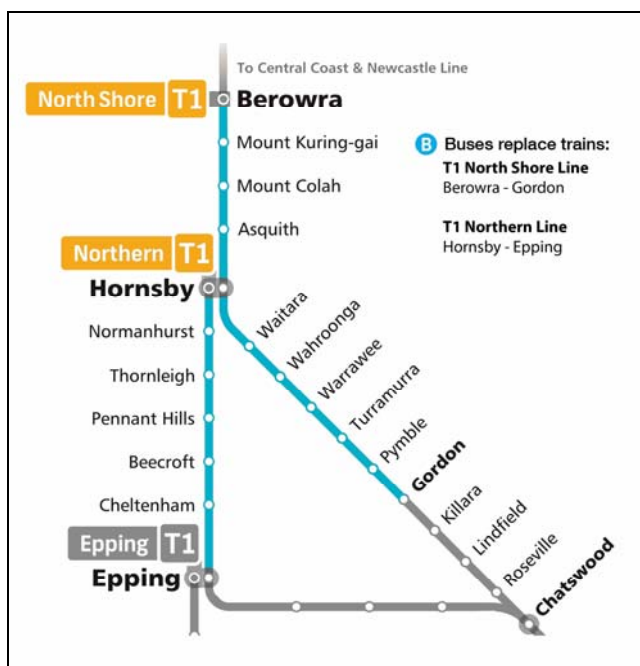

### T1 North Shore Line

**From 02:00 until 20:00**

**Reference:** [STN 2376](#)

- Buses replace trains between Berowra and Hornsby.
- Trains run between Hornsby and the City, to a changed timetable.

### Bus routes

- 28T1 Hornsby, then all stations to Beecroft, Epping and return
- 29T1 Beecroft, Cheltenham, Epping and return

## Central Coast & Newcastle Line

From 12:00 until end of service

Reference: [STN 0001](#)

- Buses replace trains between Berowra and Epping, or Central.
- Trains run to a changed timetable between Newcastle Interchange or Wyong and Berowra only.

### Bus routes

- 9CN Berowra, then express to Epping and return
- 10CN Berowra, then express to Central and return

**T1 North Shore Line****Continuous bussing**Reference: [STN 0002](#)

- Buses replace trains between Berowra and Gordon.
- Trains run between Gordon and the City, to a changed timetable.
- Some trains start or end at Lindfield.