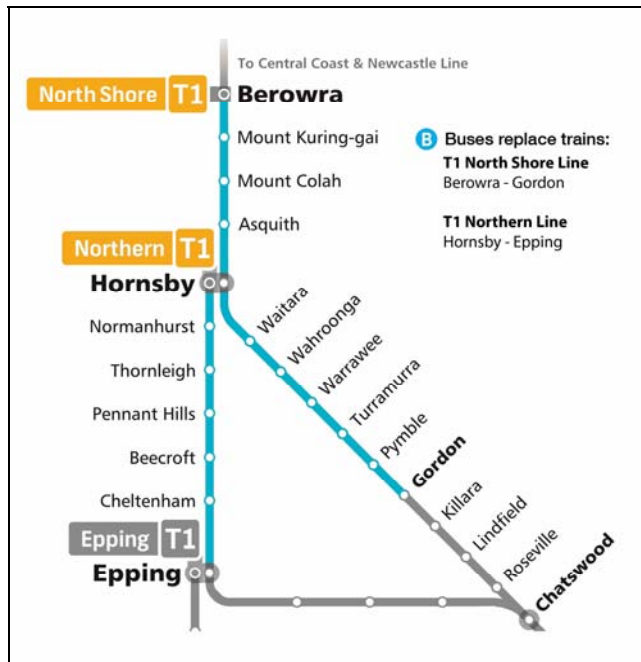

T1 North Shore Line

Continuous bussing

Reference: [STN 0004](#)

- Buses replace trains between Berowra and Gordon.
- Trains run between Gordon and the City, to a changed timetable.

Bus routes

- 25T1 Berowra, then all stations to Hornsby, Waitara, Pymble, Gordon and return
- 27T1 Turramurra, Pymble, Gordon, and return
- 44T1 Berowra, then all stations to Hornsby and return
- 47T1 Hornsby, then all stations to Gordon and return

T1 Northern Line

All weekend

Reference: [STN 0004](#)

- Buses replace trains between Hornsby and Epping.
- Trains run between Epping and the City via Macquarie University and Strathfield, some to a changed timetable.

Bus routes

- 28T1 Hornsby, then all stations to Beecroft, Epping and return
- 29T1 Beecroft, Cheltenham, Epping and return

Central Coast & Newcastle Line

All weekend

Reference: [STN 0004](#)

- Buses replace trains between Berowra and Epping, or Central.
- Trains run to a changed timetable between Newcastle Interchange or Wyong and Berowra only.

Bus routes

- 9CN Berowra, then express to Epping and return
- 10CN Berowra, then express to Central and return