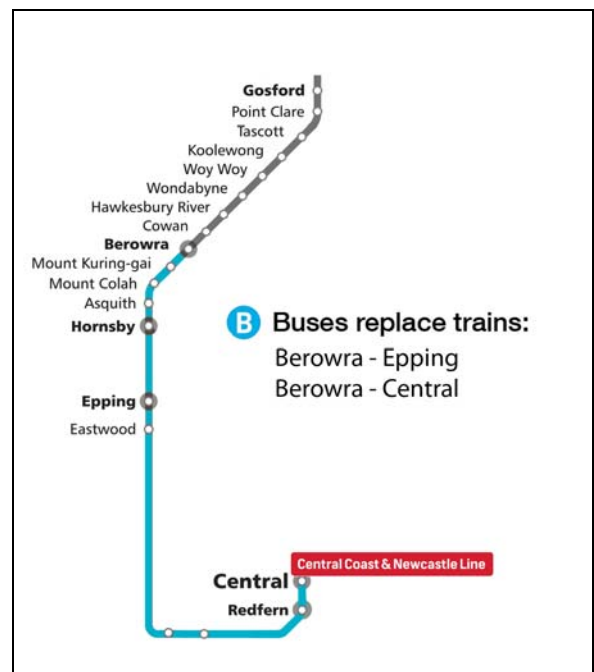

T1 North Shore Line

From 12:00 until end of service

Reference: [STN 0001](#)

- Buses replace trains between Berowra and Gordon.
- Trains run between Gordon and the City, to a changed timetable.

Bus routes

- 25T1 Berowra, then all stations to Hornsby, Waitara, Pymble, Gordon and return
- 27T1 Turramurra, Pymble, Gordon, and return
- 44T1 Berowra, then all stations to Hornsby and return
- 47T1 Hornsby, then all stations to Gordon and return

T1 Northern Line

From 12:00 until end of service

Reference: [STN 0001](#)

- Buses replace trains between Hornsby and Epping.
- Trains run between Epping and the City via Macquarie University and Strathfield, to a changed timetable.

Bus routes

- 28T1 Hornsby, then all stations to Beecroft, Epping and return
- 29T1 Beecroft, Cheltenham, Epping and return

Central Coast & Newcastle Line

From 12:00 until end of service

Reference: [STN 0001](#)

- Buses replace trains between Berowra and Epping, or Central.
- Trains run to a changed timetable between Newcastle Interchange or Wyong and Berowra only.

Bus routes

- 9CN Berowra, then express to Epping and return
- 10CN Berowra, then express to Central and return