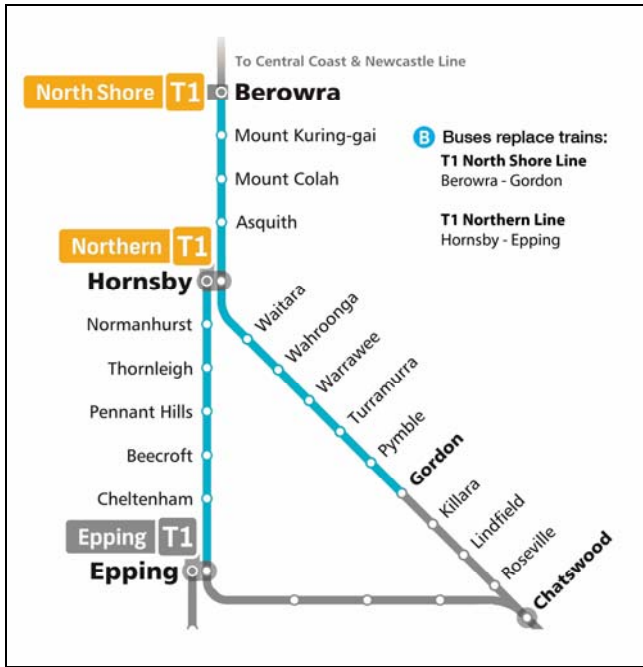

T1 North Shore Line

All day

Reference: [STN 2079](#)

- Buses replace trains between Berowra and Gordon.
- Trains run between Gordon and the City, to a changed timetable.

Bus routes

- 25T1 Berowra, then all stations to Hornsby, Waitara, Pymble, Gordon and return
- 27T1 Turramurra, Pymble, Gordon, and return
- 44T1 Berowra, then all stations to Hornsby and return
- 47T1 Hornsby, then all stations to Gordon and return

T1 Northern Line

All day

Reference: [STN 2079](#)

- Buses replace trains between Hornsby and Epping.
- Trains run between Epping and the City via Macquarie University and Strathfield, to a changed timetable.

Bus routes

- 28T1 Hornsby, then all stations to Beecroft, Epping and return
- 29T1 Beecroft, Cheltenham, Epping and return

Central Coast & Newcastle Line

All day

Reference: [STN 2079](#)

- Buses replace trains between Berowra and Epping, or Central.
- Trains run to a changed timetable between Newcastle Interchange or Wyong and Berowra only.

Bus routes

- 9CN Berowra, then express to Epping and return
- 10CN Berowra, then express to Central and return