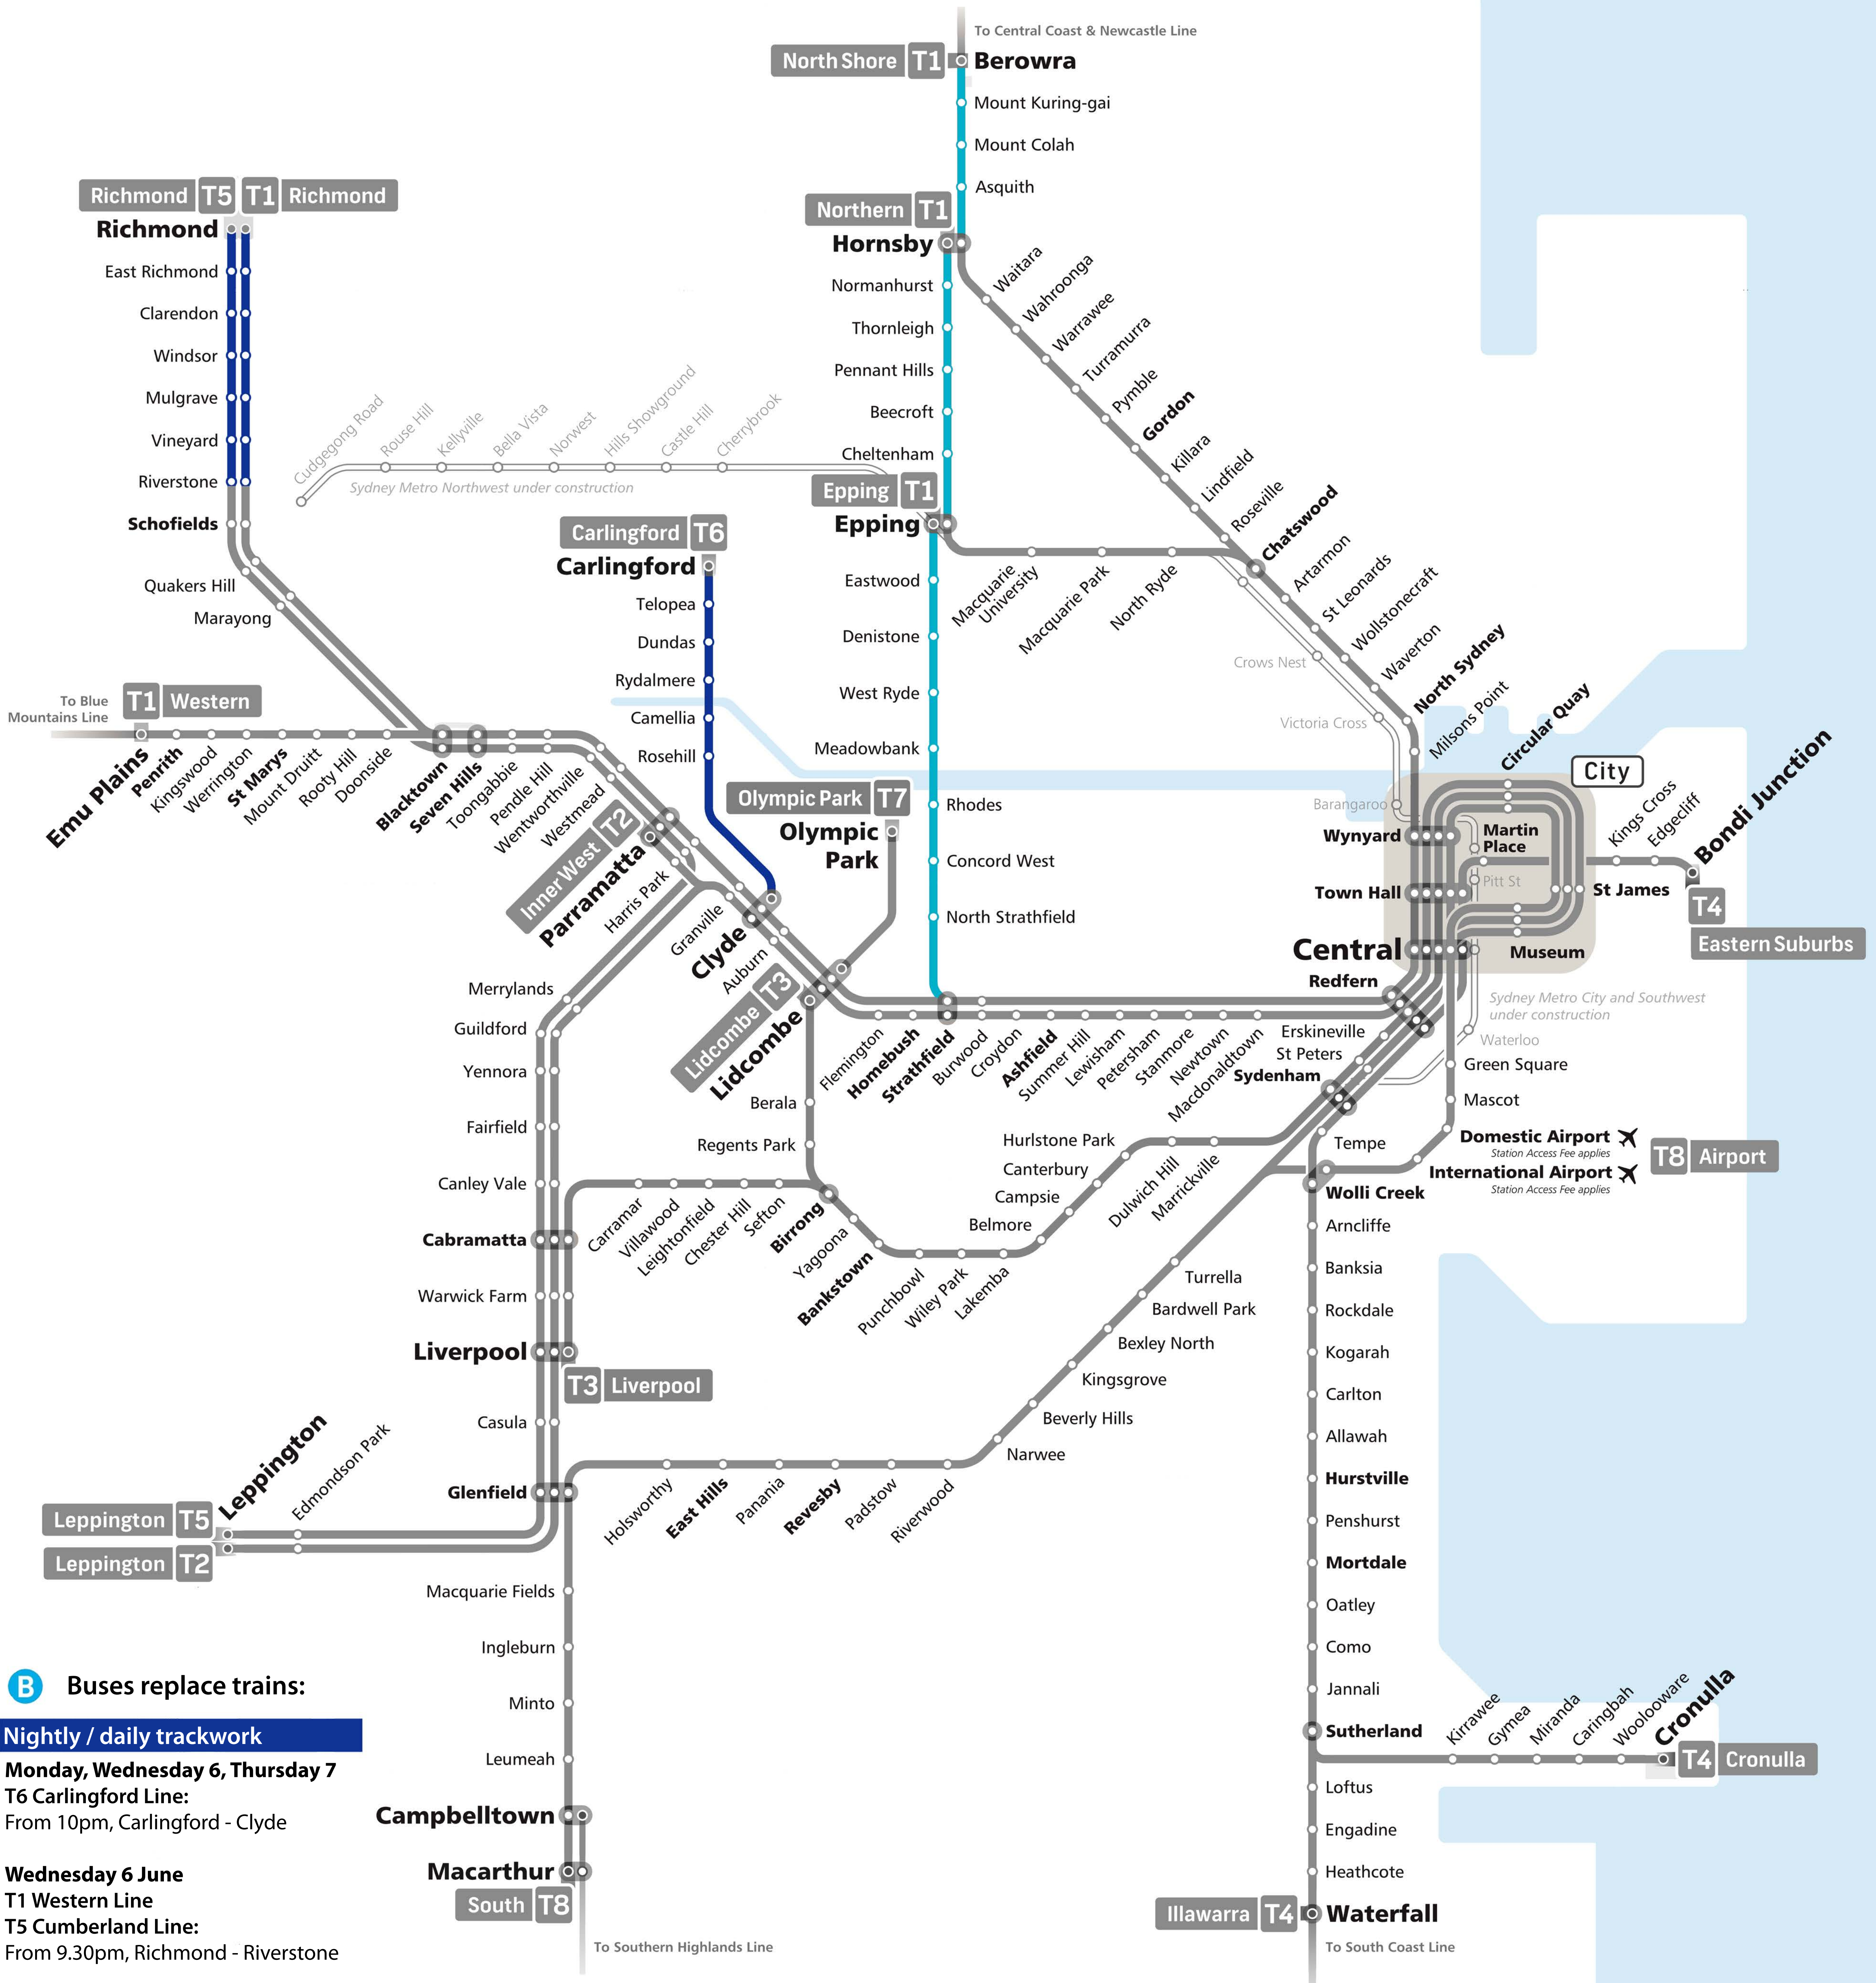

Trackwork Bussing Map

Monday 4 - Monday 11 June

Click on the shaded area for further information about the planned trackwork

B Buses replace trains:

Nightly / daily trackwork

Monday, Wednesday 6, Thursday 7
T6 Carlingford Line:
 From 10pm, Carlingford - Clyde

Wednesday 6 June
T1 Western Line
T5 Cumberland Line:
 From 9.30pm, Richmond - Riverstone

Monday 11 June
T6 Carlingford Line:
 From 11.30pm, Carlingford - Clyde

Weekend trackwork

Saturday 9, Sunday 10 and Monday 11 June
T1 North Shore Line:
 From 10.20pm Saturday, Berowra - Hornsby

Sunday 10 and Monday 11 June
T1 Northern Line:
 Hornsby - Strathfield

Please note:
 This map indicates where buses replace Sydney Trains train services. Trackwork may also affect trains on other lines. Buses may also replace trains on the NSW TrainLink network.

Saturday 9, Sunday 10 and Monday 11 June
Central Coast & Newcastle Line:
 Newcastle Interchange - Central

Hunter Line:
 From 4.30pm Friday,
 Scone - Dungog - Newcastle Interchange

Please note:
 This map indicates where buses replace NSW TrainLink Intercity train services. Trackwork may also affect trains on other lines. Buses may also replace trains on the SydneyTrains network.