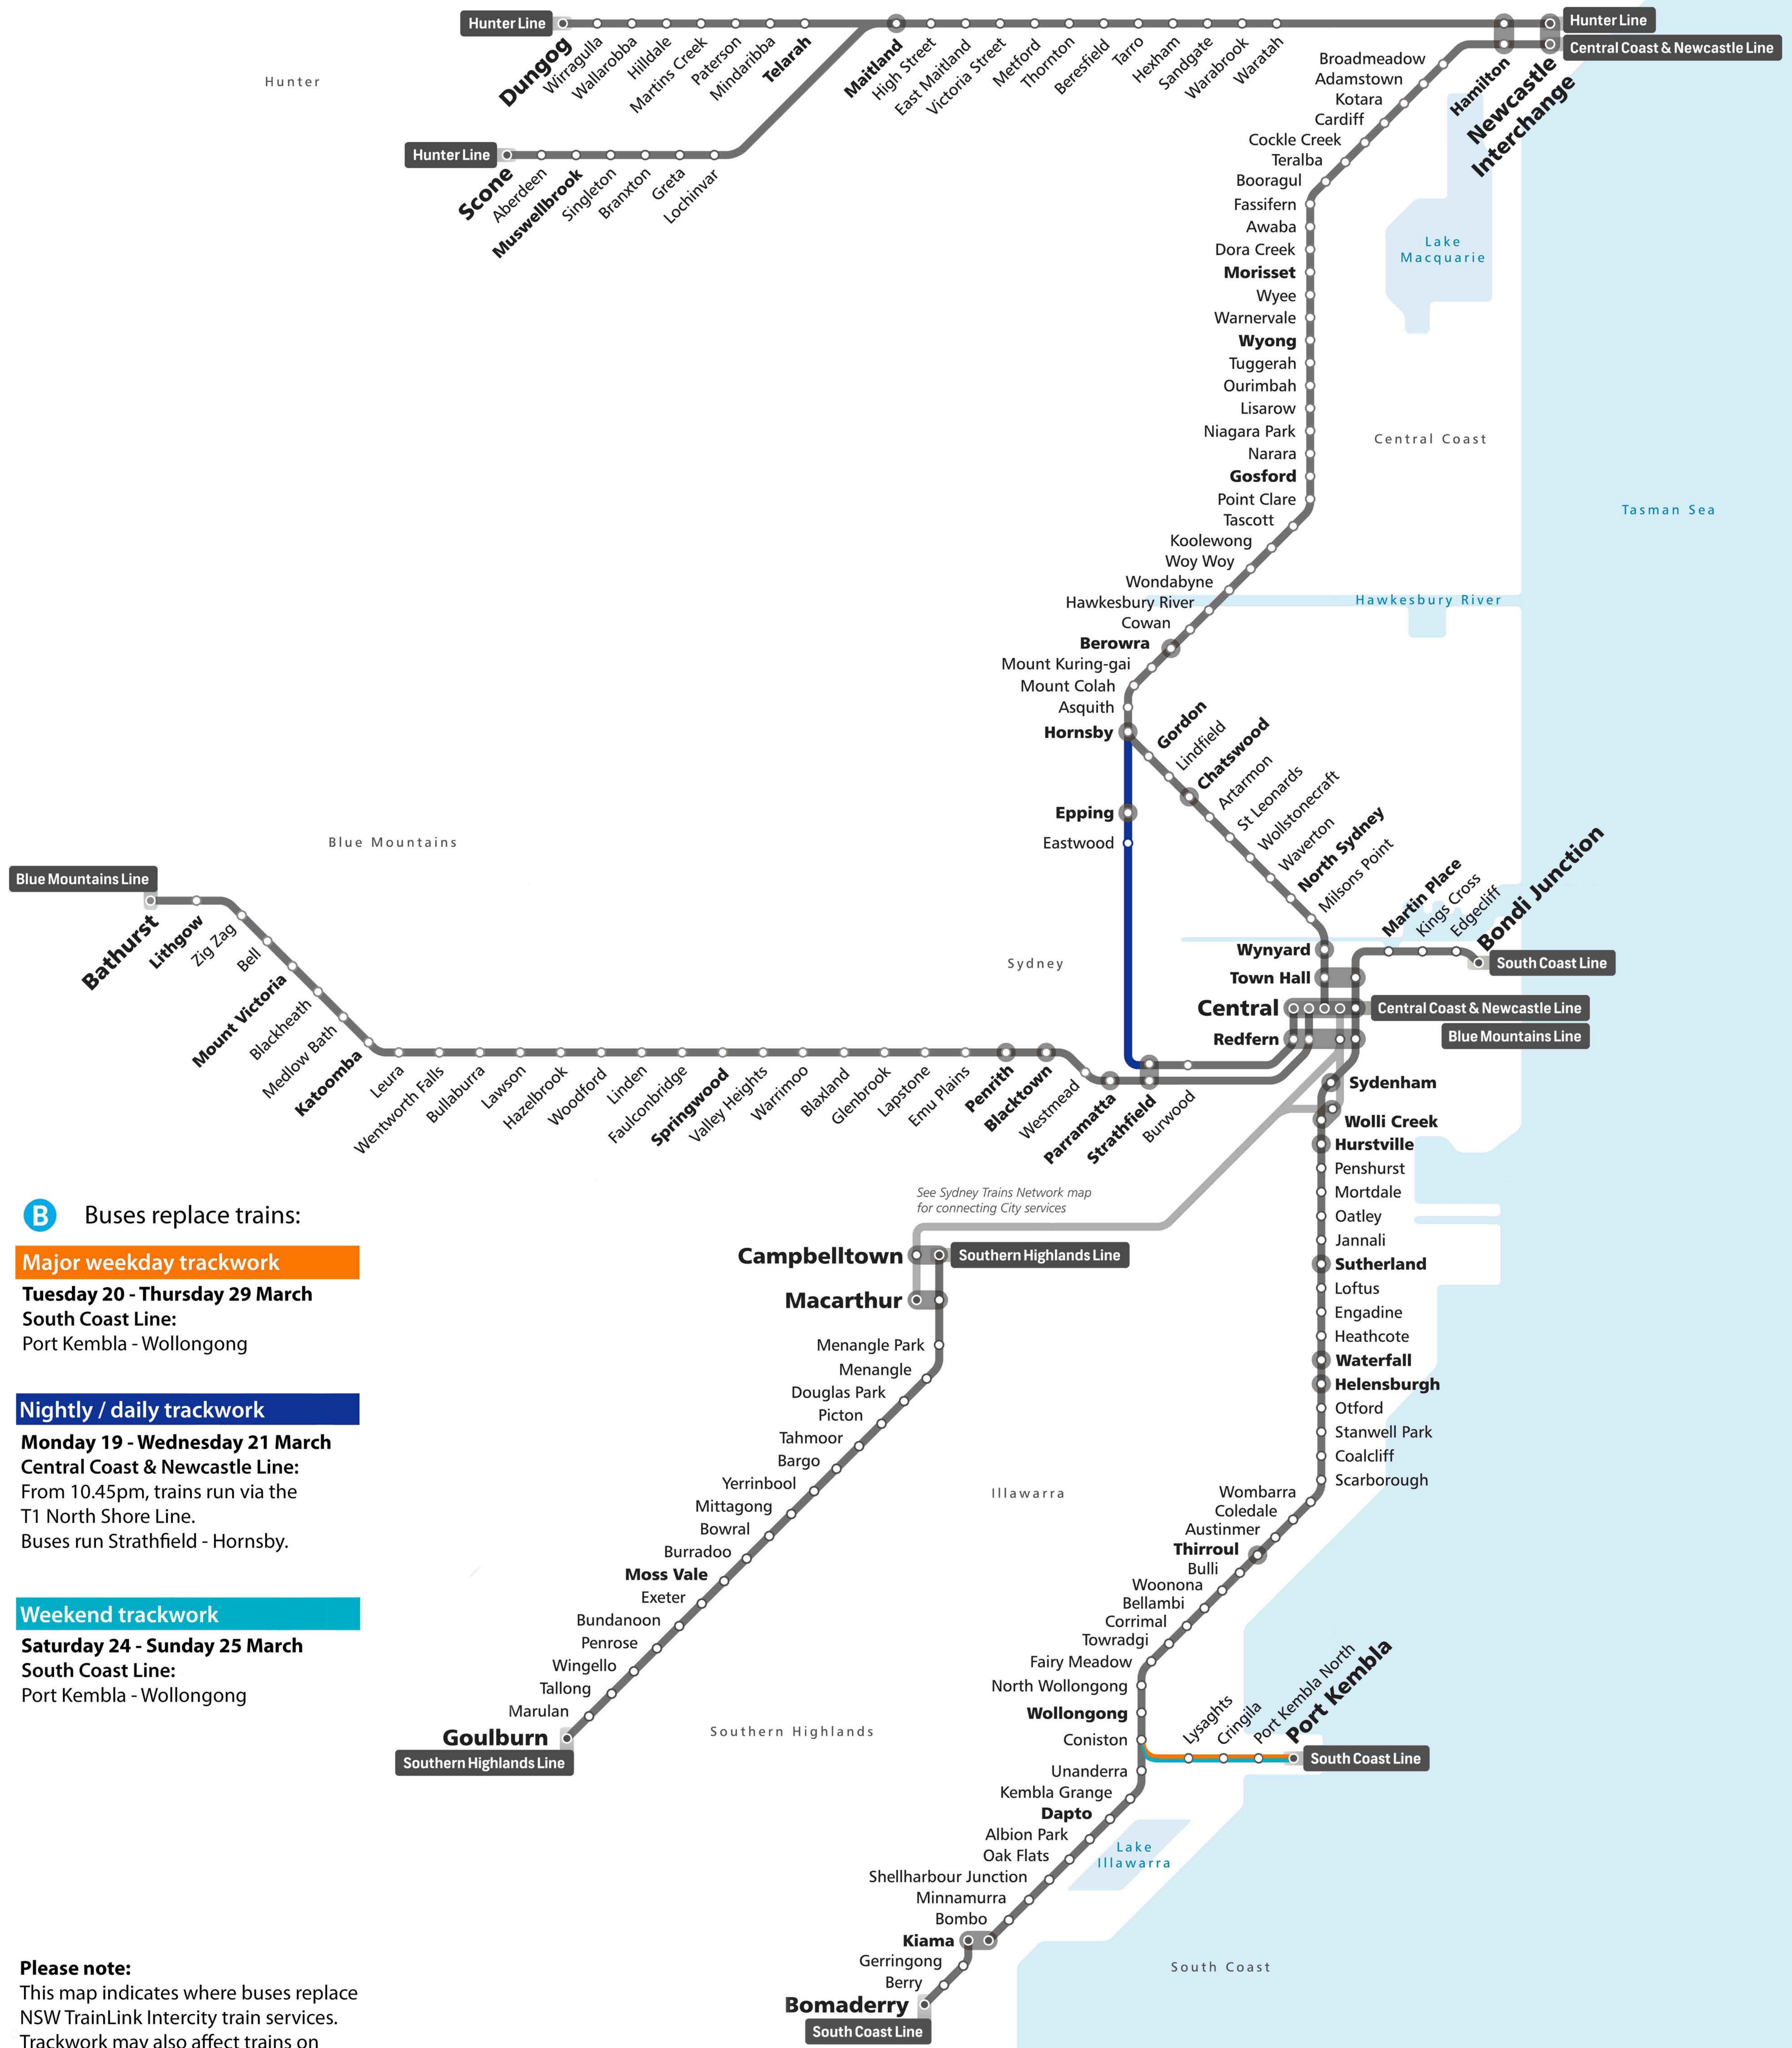

# Trackwork Bussing Map

Monday 19 - Sunday 25 March

Click on the shaded area for further information about the planned trackwork

**B Buses replace trains:**

**Nightly / daily trackwork**

**Monday 19 - Wednesday 21 March**

**T1 Northern Line:**  
From 10.20pm, Hornsby - Rhodes

**Monday 19 March**  
**T6 Carlingford Line:**  
From 11.50pm, Carlingford - Clyde

**Weekend trackwork**

**Saturday 24 - Sunday 25 March**

**T1 Western Line:**  
**T5 Cumberland Line:**  
Richmond - Blacktown

**T1 Northern Line:**  
Epping - Chatswood

**Please note:**  
This map indicates where buses replace Sydney Trains train services. Trackwork may also affect trains on other lines. Buses may also replace trains on the NSW TrainLink network.

# Trackwork Bussing Map

Monday 19 - Sunday 25 March

Click on the shaded area for further information about the planned trackwork

**B** Buses replace trains:

**Major weekday trackwork**

**Tuesday 20 - Thursday 29 March**  
**South Coast Line:**  
 Port Kembla - Wollongong