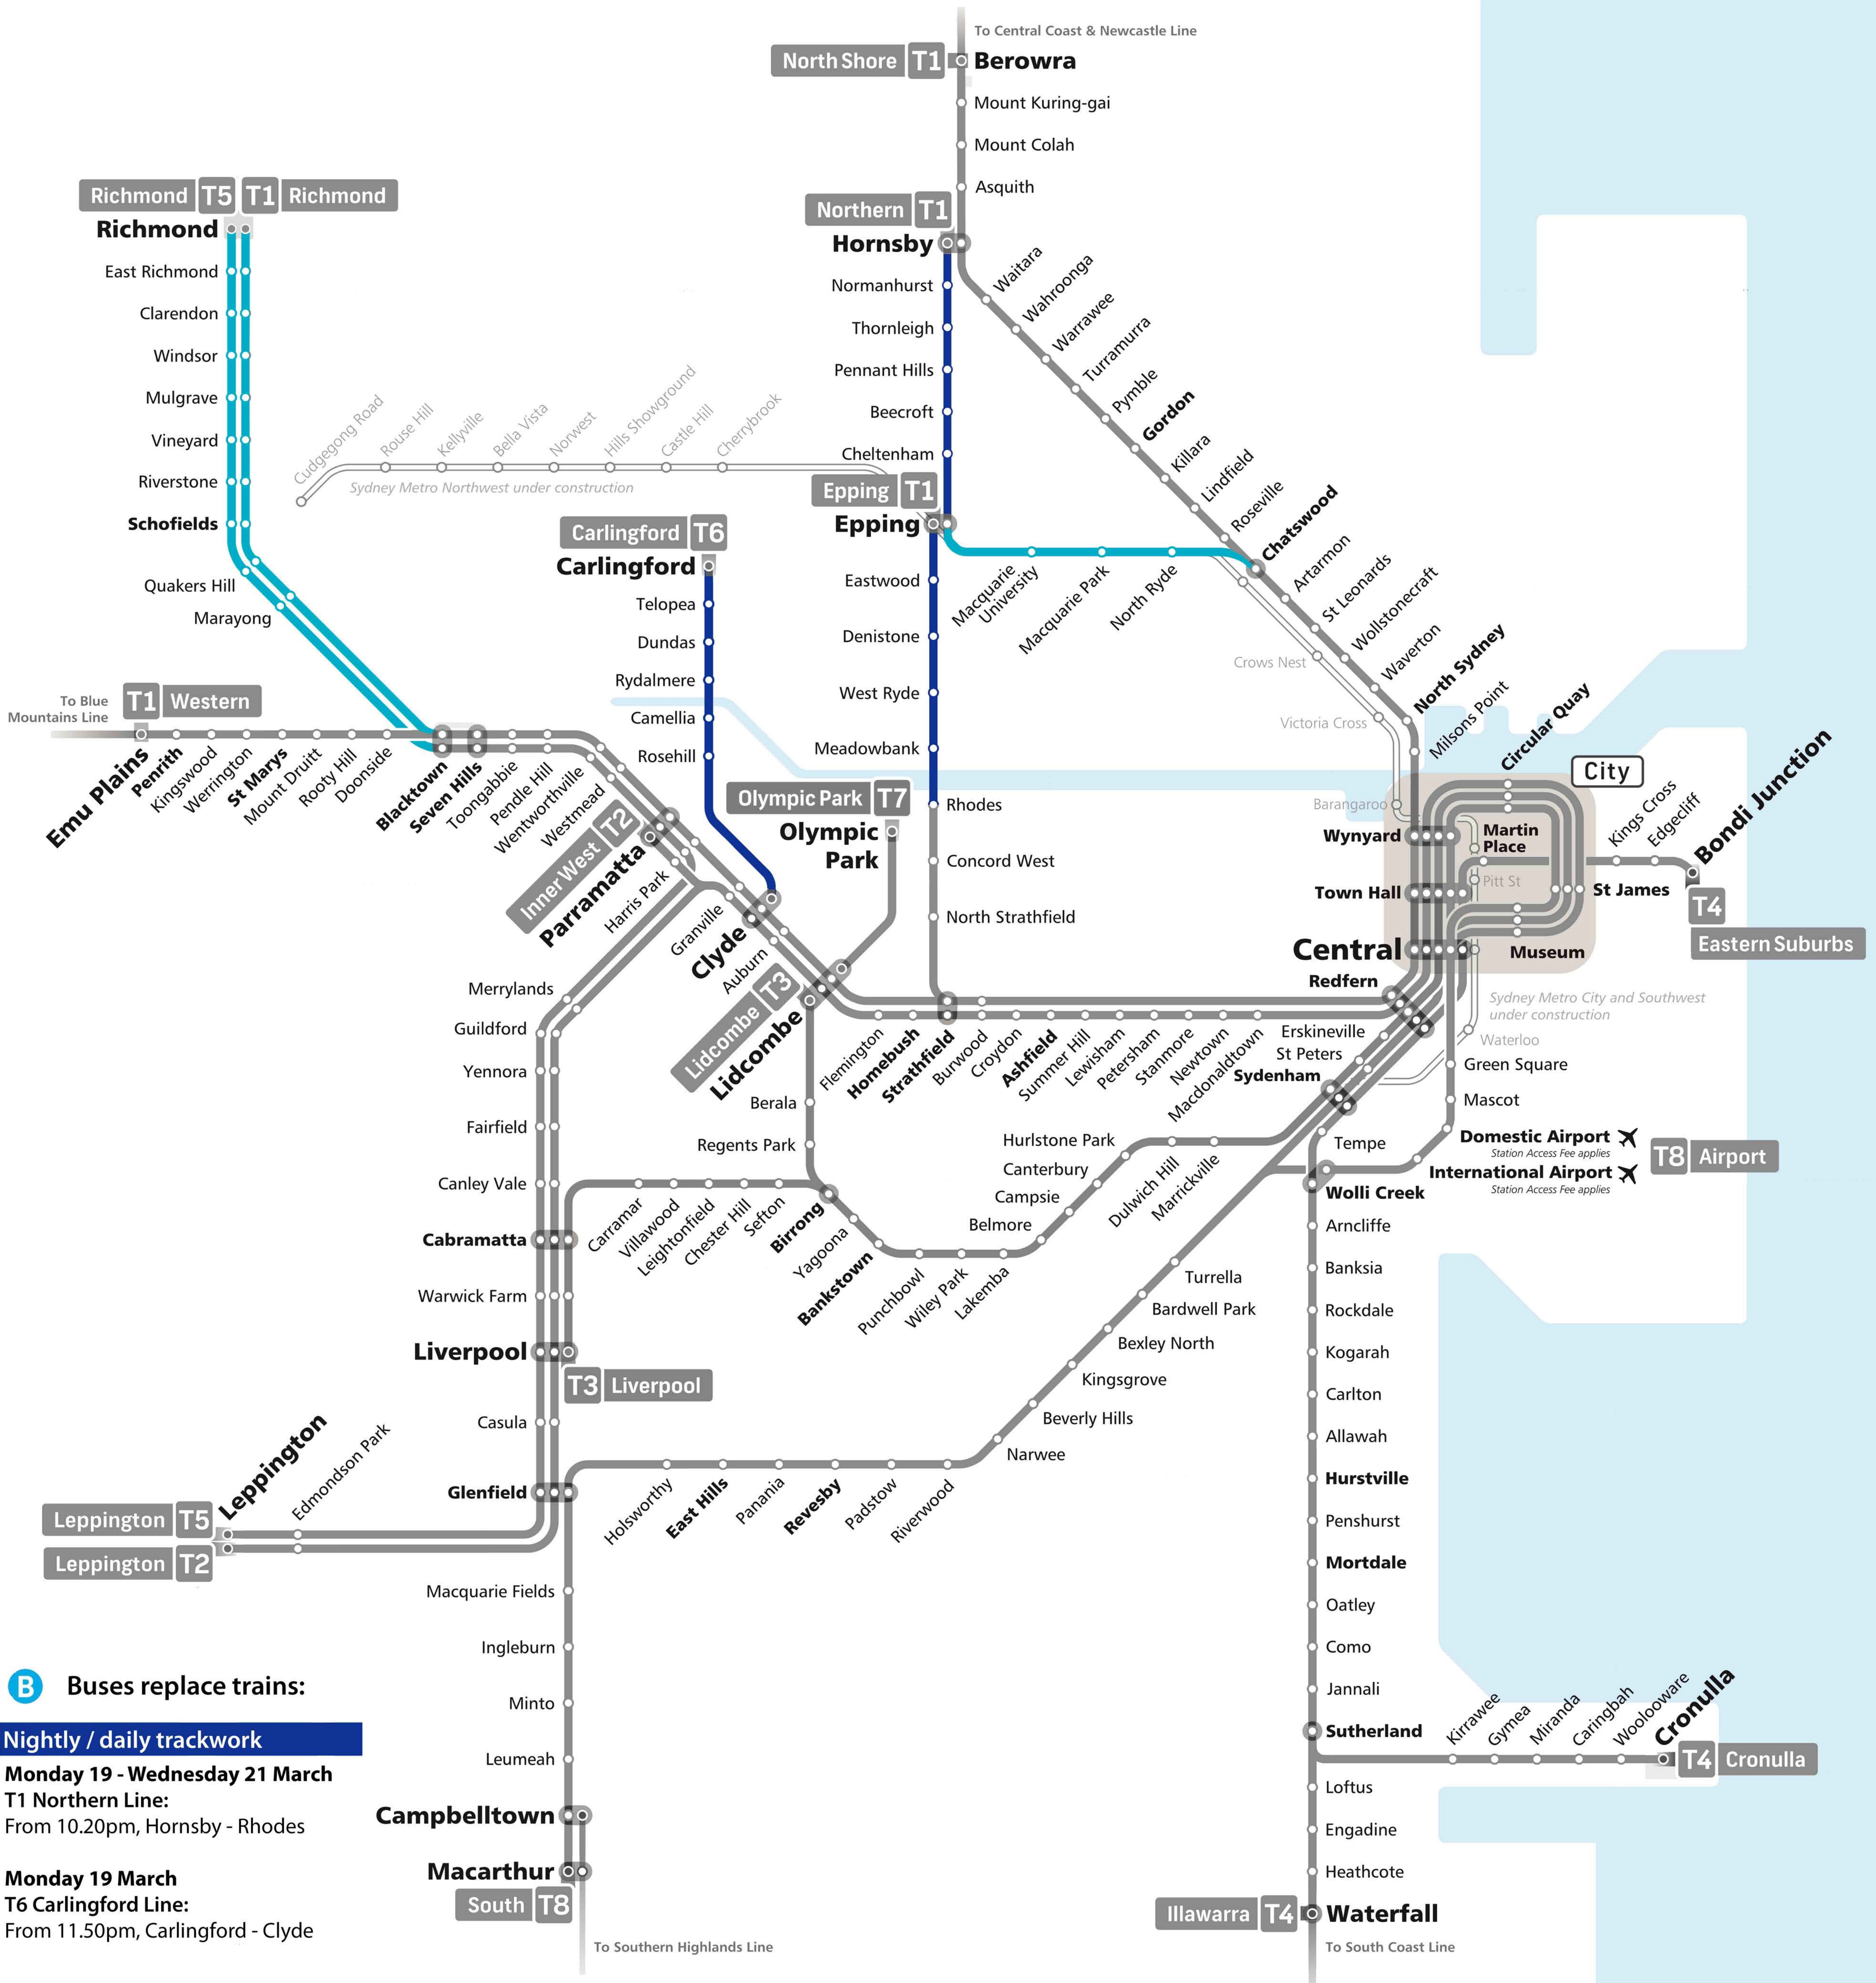

# Trackwork Bussing Map

Monday 19 - Sunday 25 March

Click on the shaded area for further information about the planned trackwork

**B Buses replace trains:**

**Nightly / daily trackwork**

**Monday 19 - Wednesday 21 March**

**T1 Northern Line:**  
From 10.20pm, Hornsby - Rhodes

**Monday 19 March**  
**T6 Carlingford Line:**  
From 11.50pm, Carlingford - Clyde

**Weekend trackwork**

**Saturday 24 - Sunday 25 March**

**T1 Western Line:**  
**T5 Cumberland Line:**  
Richmond - Blacktown

# Trackwork Bussing Map

Monday 19 - Sunday 25 March

Click on the shaded area for further information about the planned trackwork

**B** Buses replace trains:

**Major weekday trackwork**

**Tuesday 20 - Thursday 29 March**  
**South Coast Line:**  
 Port Kembla - Wollongong

**Nightly / daily trackwork**

**Monday 19 - Wednesday 21 March**  
**Central Coast & Newcastle Line:**  
 From 10.45pm, trains run via the T1 North Shore Line.  
 Buses run Strathfield - Hornsby.

**Weekend trackwork**