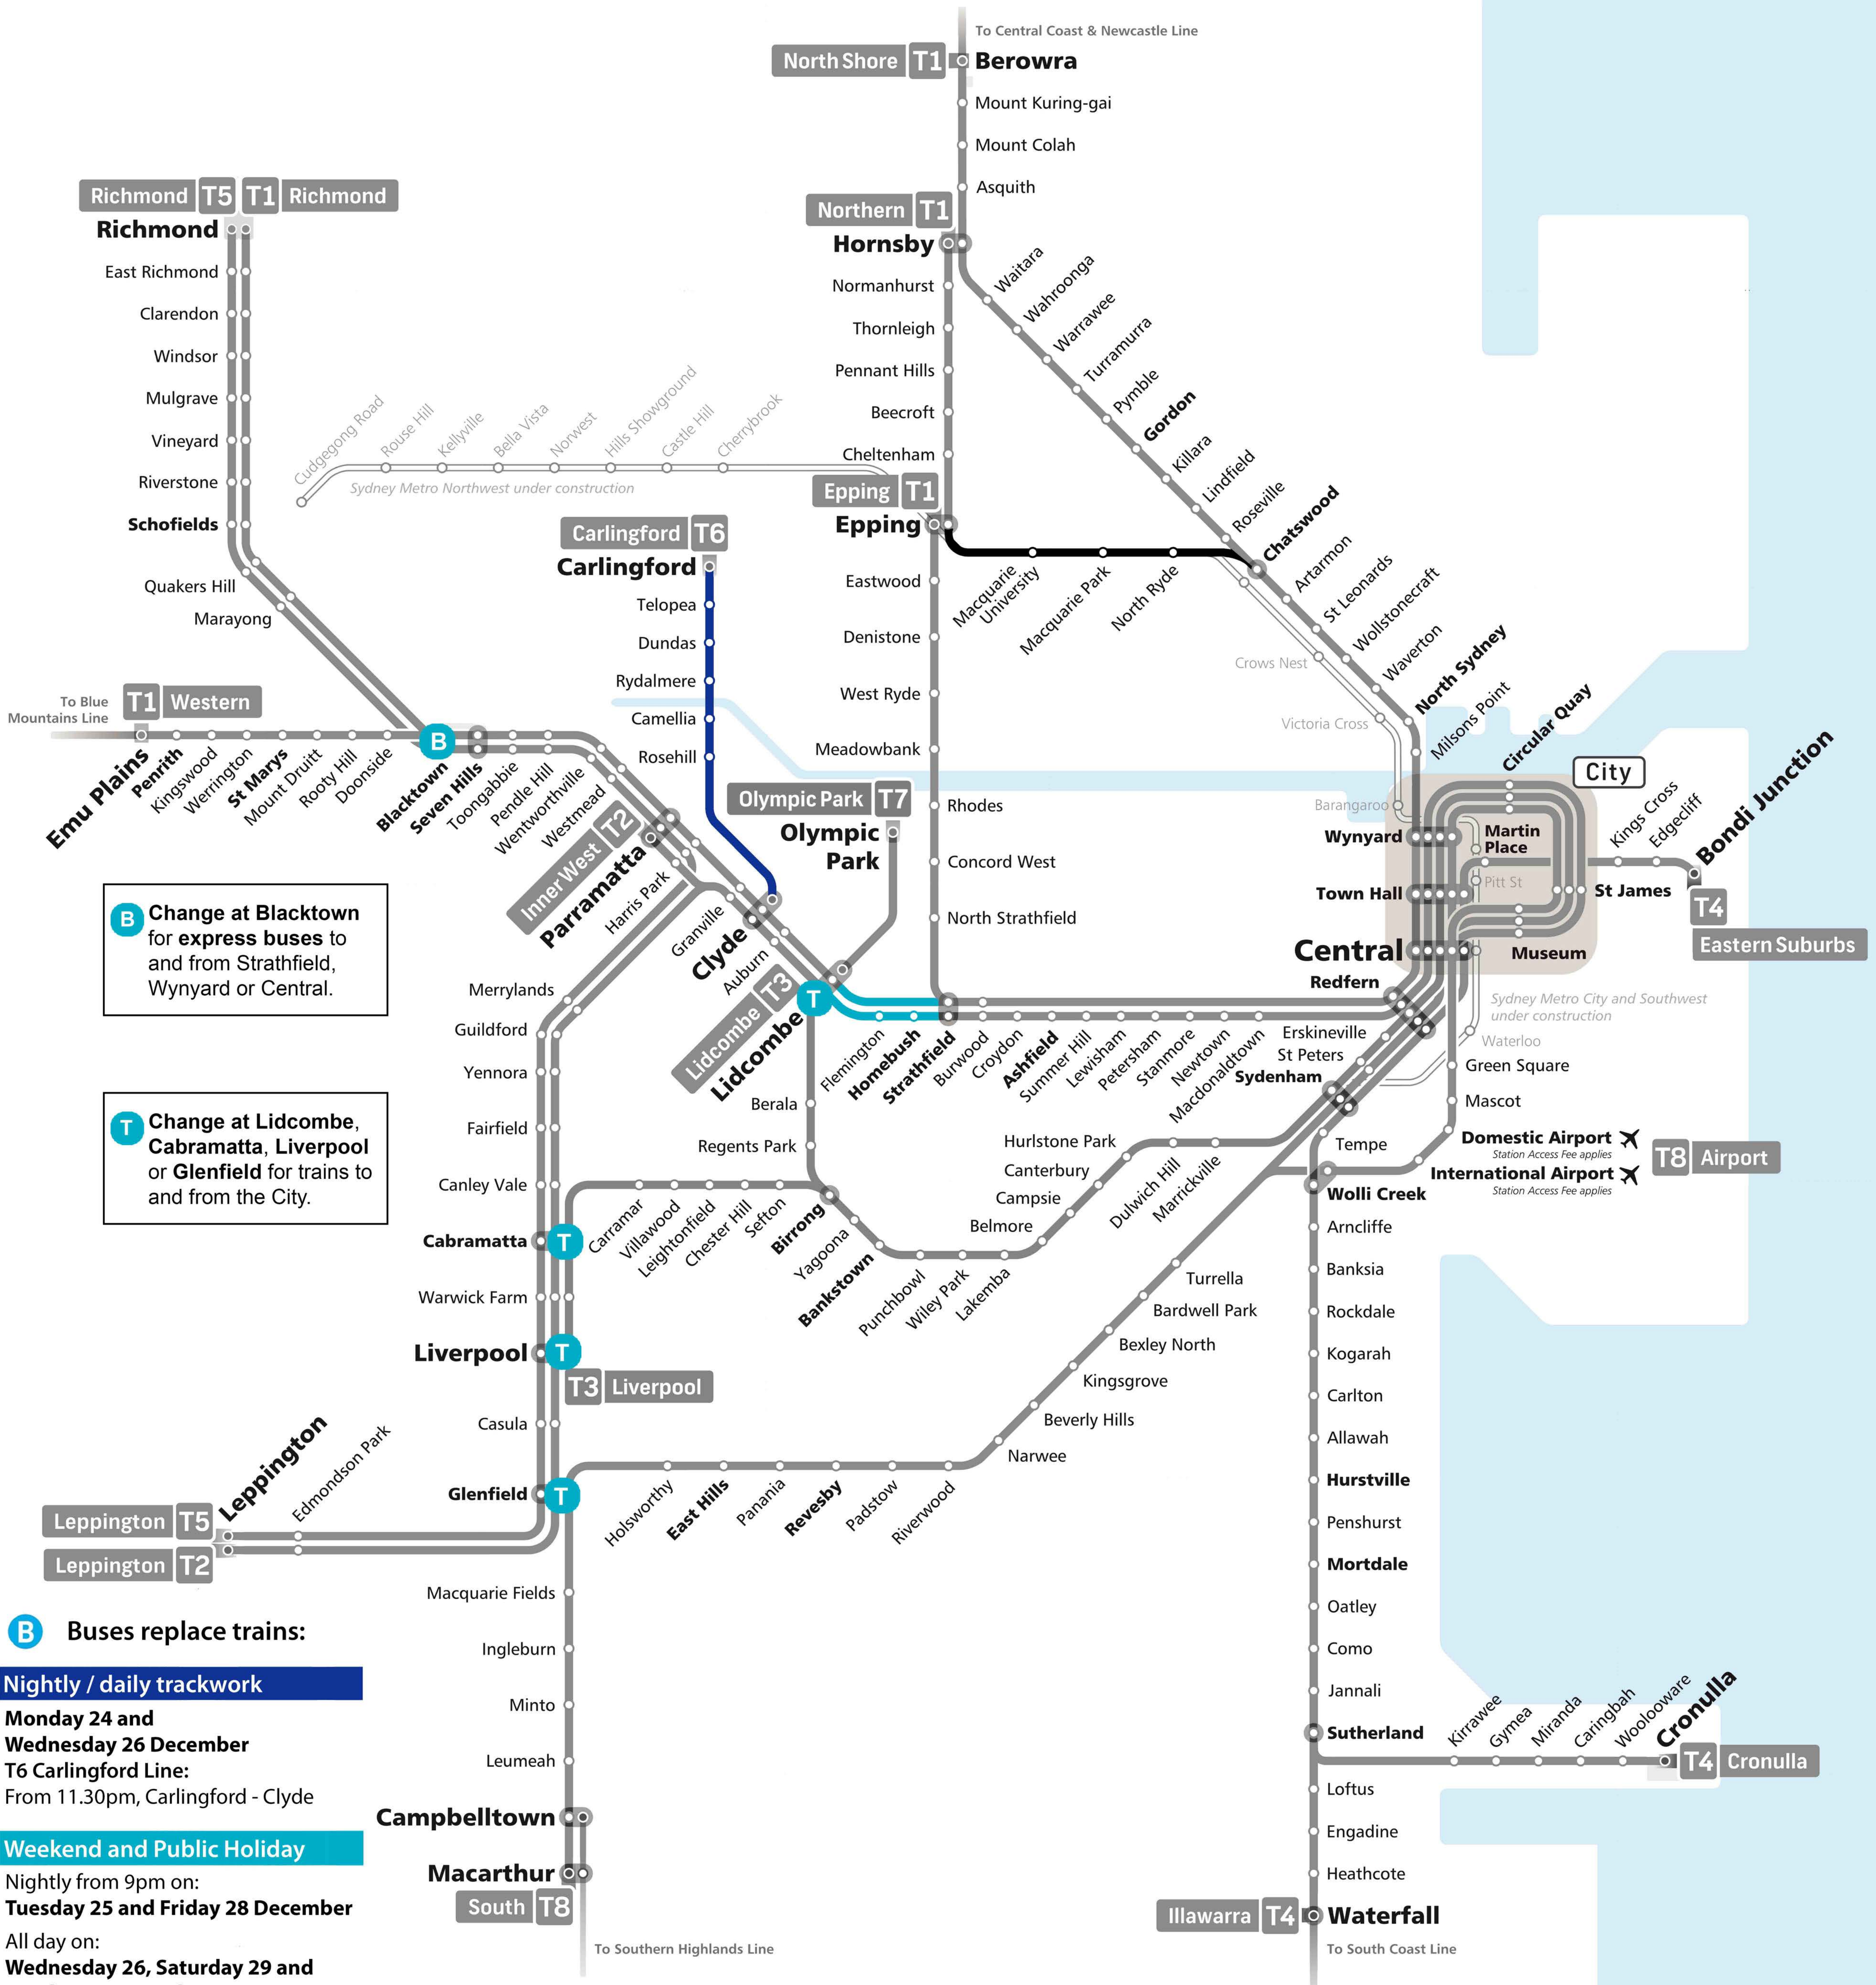

# Sydney Trains Trackwork Bussing Map

Monday 24 - Sunday 30 December

Click on the shaded area for further information about the planned trackwork

**B** Change at Blacktown for express buses to and from Strathfield, Wynyard or Central.

**T** Change at Lidcombe, Cabramatta, Liverpool or Glenfield for trains to and from the City.

**B** Buses replace trains:

**Nightly / daily trackwork**

**Monday 24 and Wednesday 26 December**  
**T6 Carlingford Line:**  
 From 11.30pm, Carlingford - Clyde

**Weekend and Public Holiday**

Nightly from 9pm on:  
**Tuesday 25 and Friday 28 December**  
 All day on:  
**Wednesday 26, Saturday 29 and Sunday 30 December**

**T1 Western Line:**

Please change at **Blacktown for express buses** to Strathfield, Wynyard and Central, or **change at Lidcombe for trains to and from the City via the T3 Bankstown Line.**

# Intercity Trackwork Bussing Map

Monday 24 - Sunday 30 December

Click on the shaded area for further information about the planned trackwork

**B** Buses replace trains:

**Nightly / daily trackwork**

**Tuesday 25 and Friday 28 December**