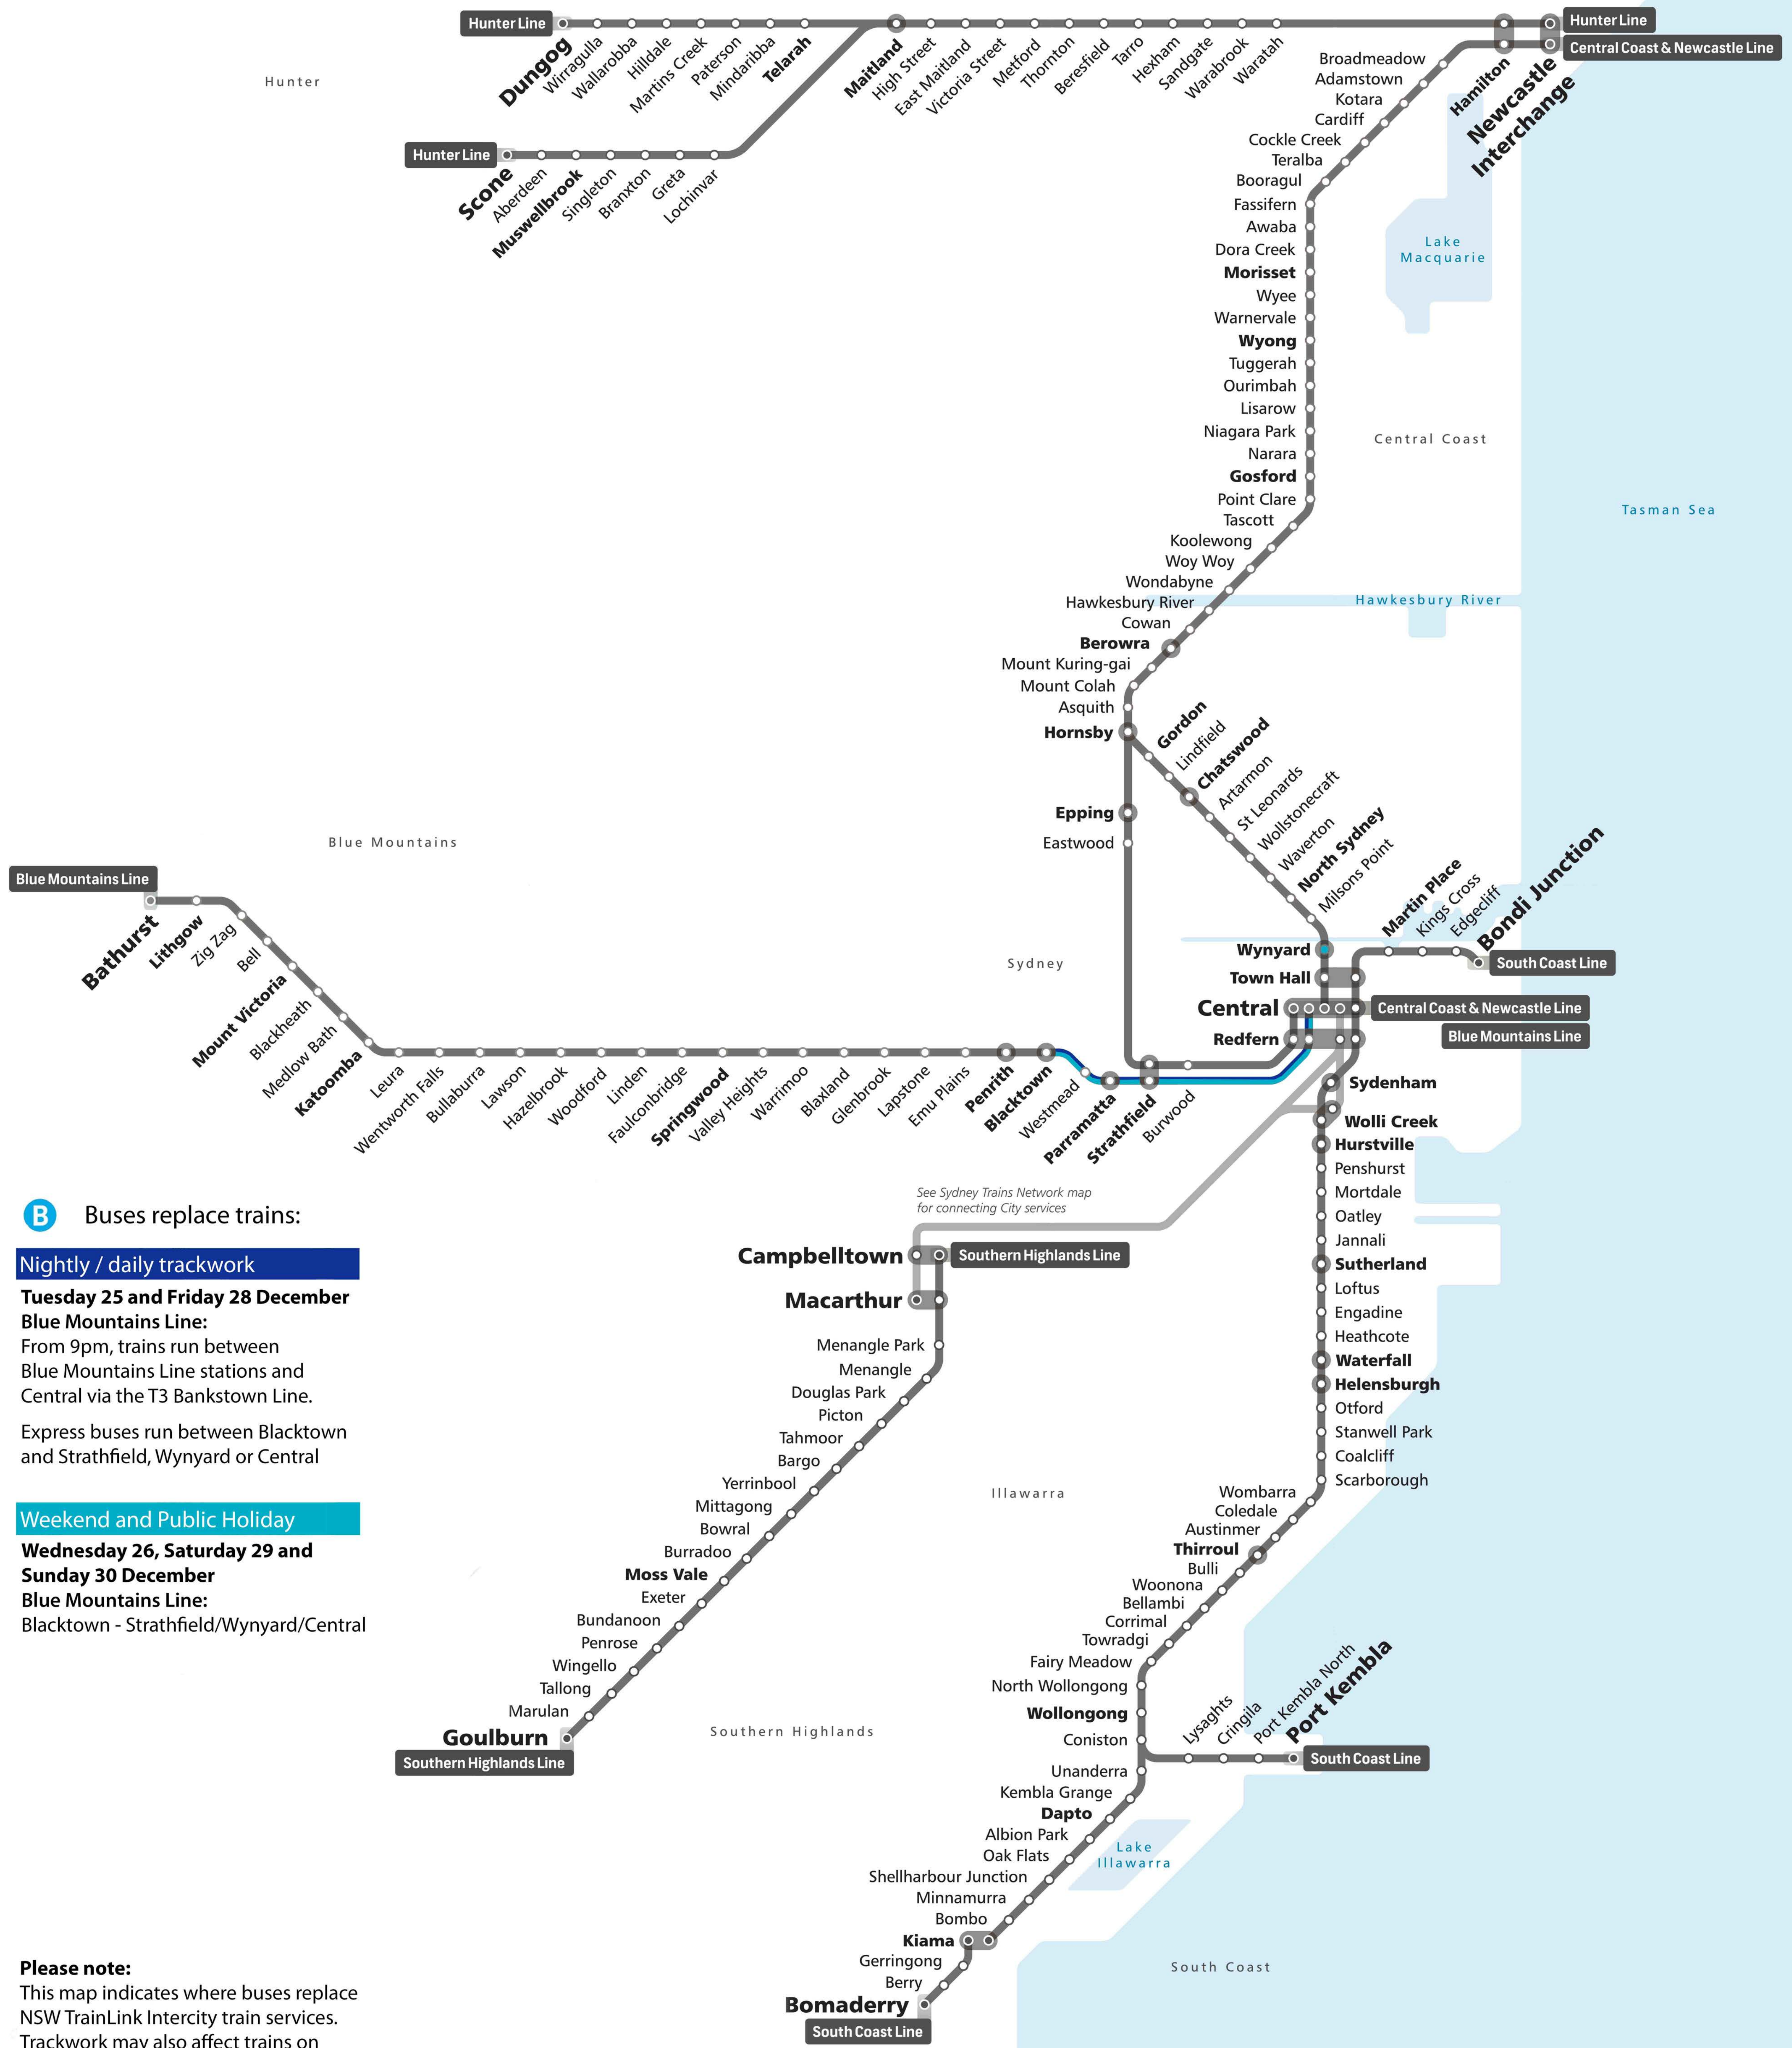

Buses replace all trains between Lidcombe and Strathfield

**T2 Inner West & Leppington Line:**

Please change at **Lidcombe, Cabramatta or Glenfield for trains to and from the City** via the T3 Bankstown and T8 Airport & South lines.

Buses replace all trains between Lidcombe and Strathfield

**Please note:**

This map indicates where buses replace Sydney Trains train services. Trackwork may also affect trains on other lines. Buses may also replace trains on the NSW TrainLink network.

# Intercity Trackwork Bussing Map

Monday 24 - Sunday 30 December

Click on the shaded area for further information about the planned trackwork

**B** Buses replace trains:

**Nightly / daily trackwork**

**Tuesday 25 and Friday 28 December**

**Blue Mountains Line:**  
From 9pm, trains run between Blue Mountains Line stations and Central via the T3 Bankstown Line.

Express buses run between Blacktown and Strathfield, Wynyard or Central

**Weekend and Public Holiday**