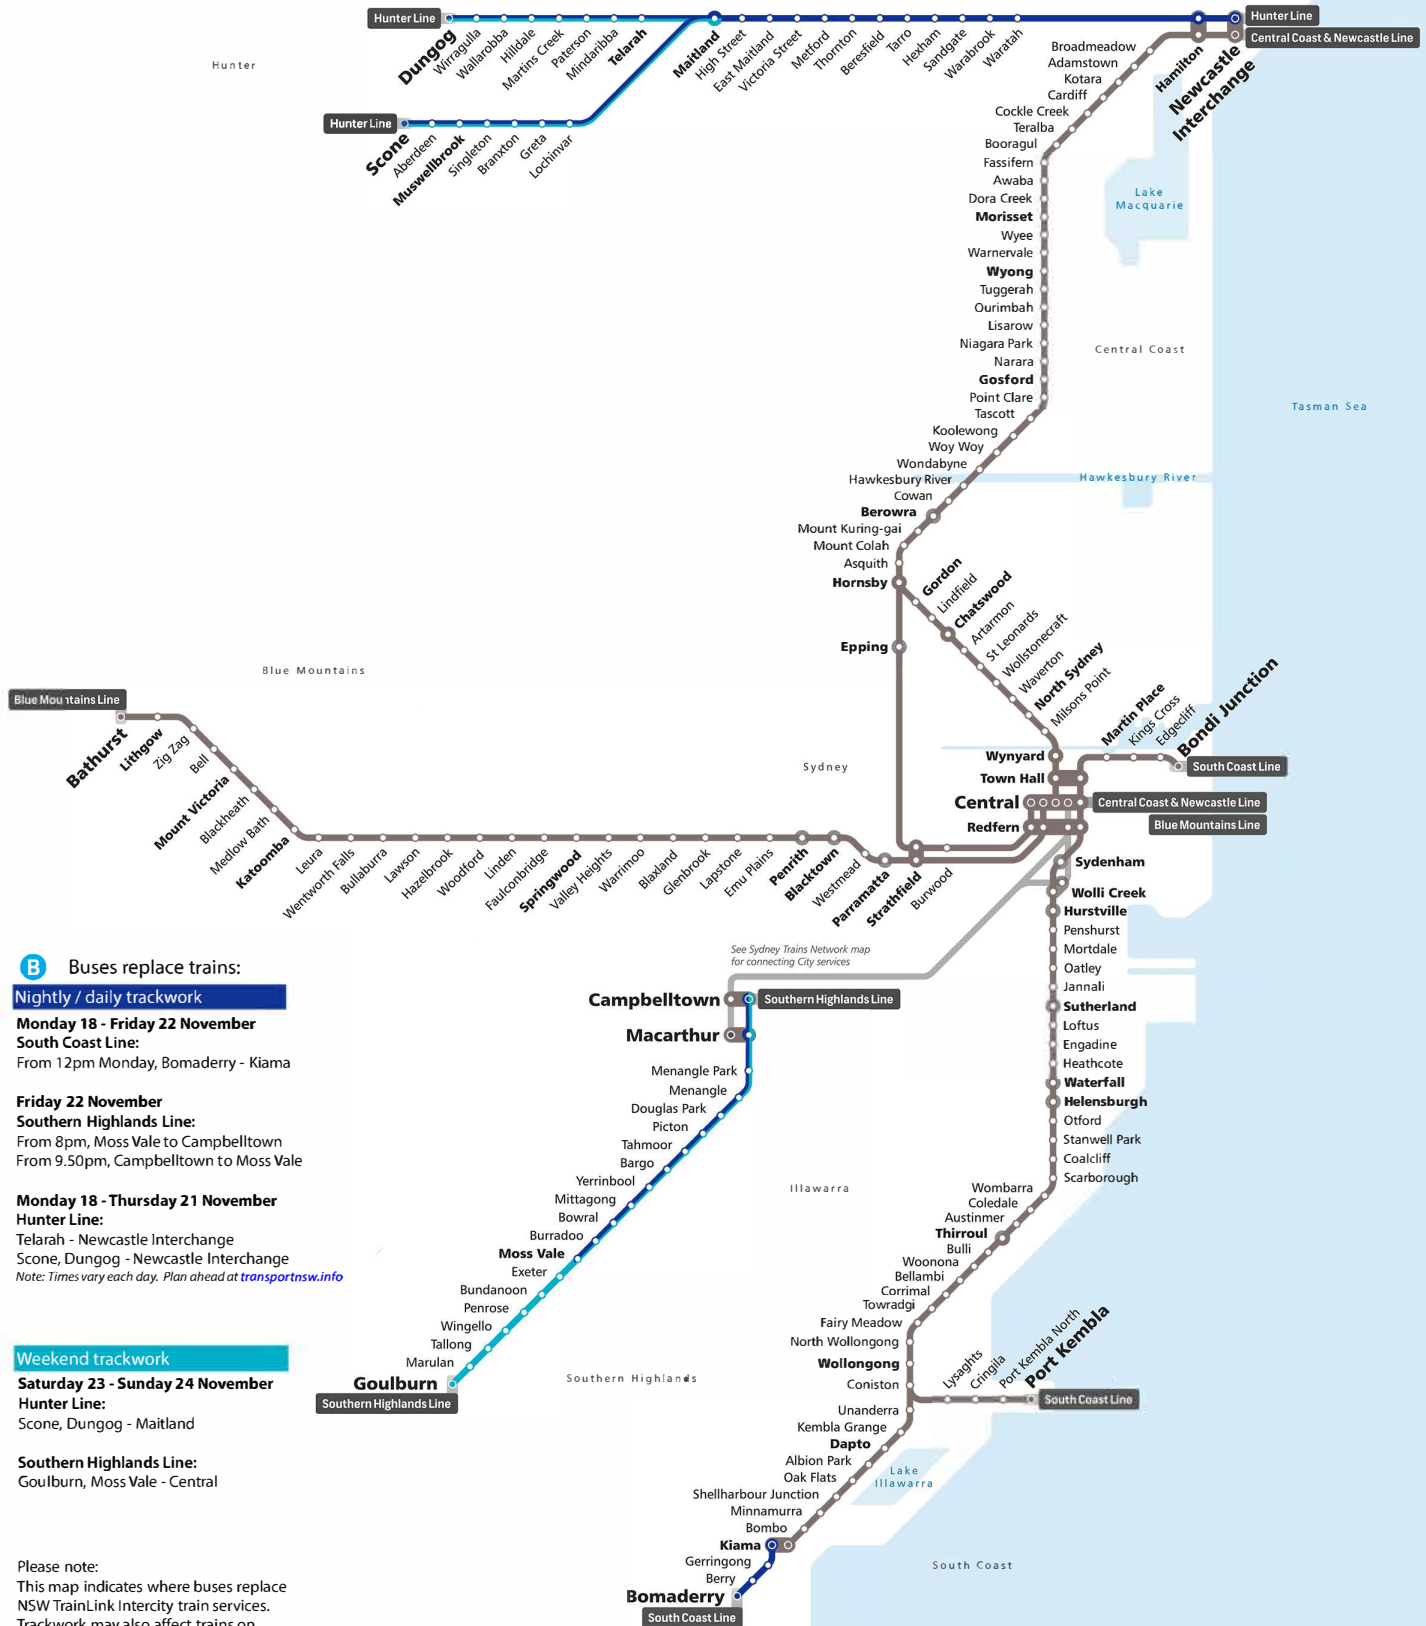

Intercity Trackwork Bussing Map

Monday 18 - Sunday 24 November

Click on the shaded area for further information about the planned trackwork

B Buses replace trains:

Nightly / daily trackwork

Monday 18 - Friday 22 November South Coast Line:

From 12pm Monday, Bomaderry - Kiama

Friday 22 November

Southern Highlands Line:

From 8pm, Moss Vale to Campbelltown

From 9.50pm, Campbelltown to Moss Vale

Monday 18 - Thursday 21 November

Hunter Line:

Telarah - Newcastle Interchange

Scone, Dungog - Newcastle Interchange

Weekend trackwork

Saturday 23 - Sunday 24 November

Hunter Line:

Scone, Dungog - Maitland

Southern Highlands Line:

Goulburn, Moss Vale - Central

Please note:

This map indicates where buses replace

NSW TrainLink Intercity train services.

Trackwork may also affect trains on

other lines.

Buses may also replace trains on the

Sydney Trains network.

Visit transportnsw.info