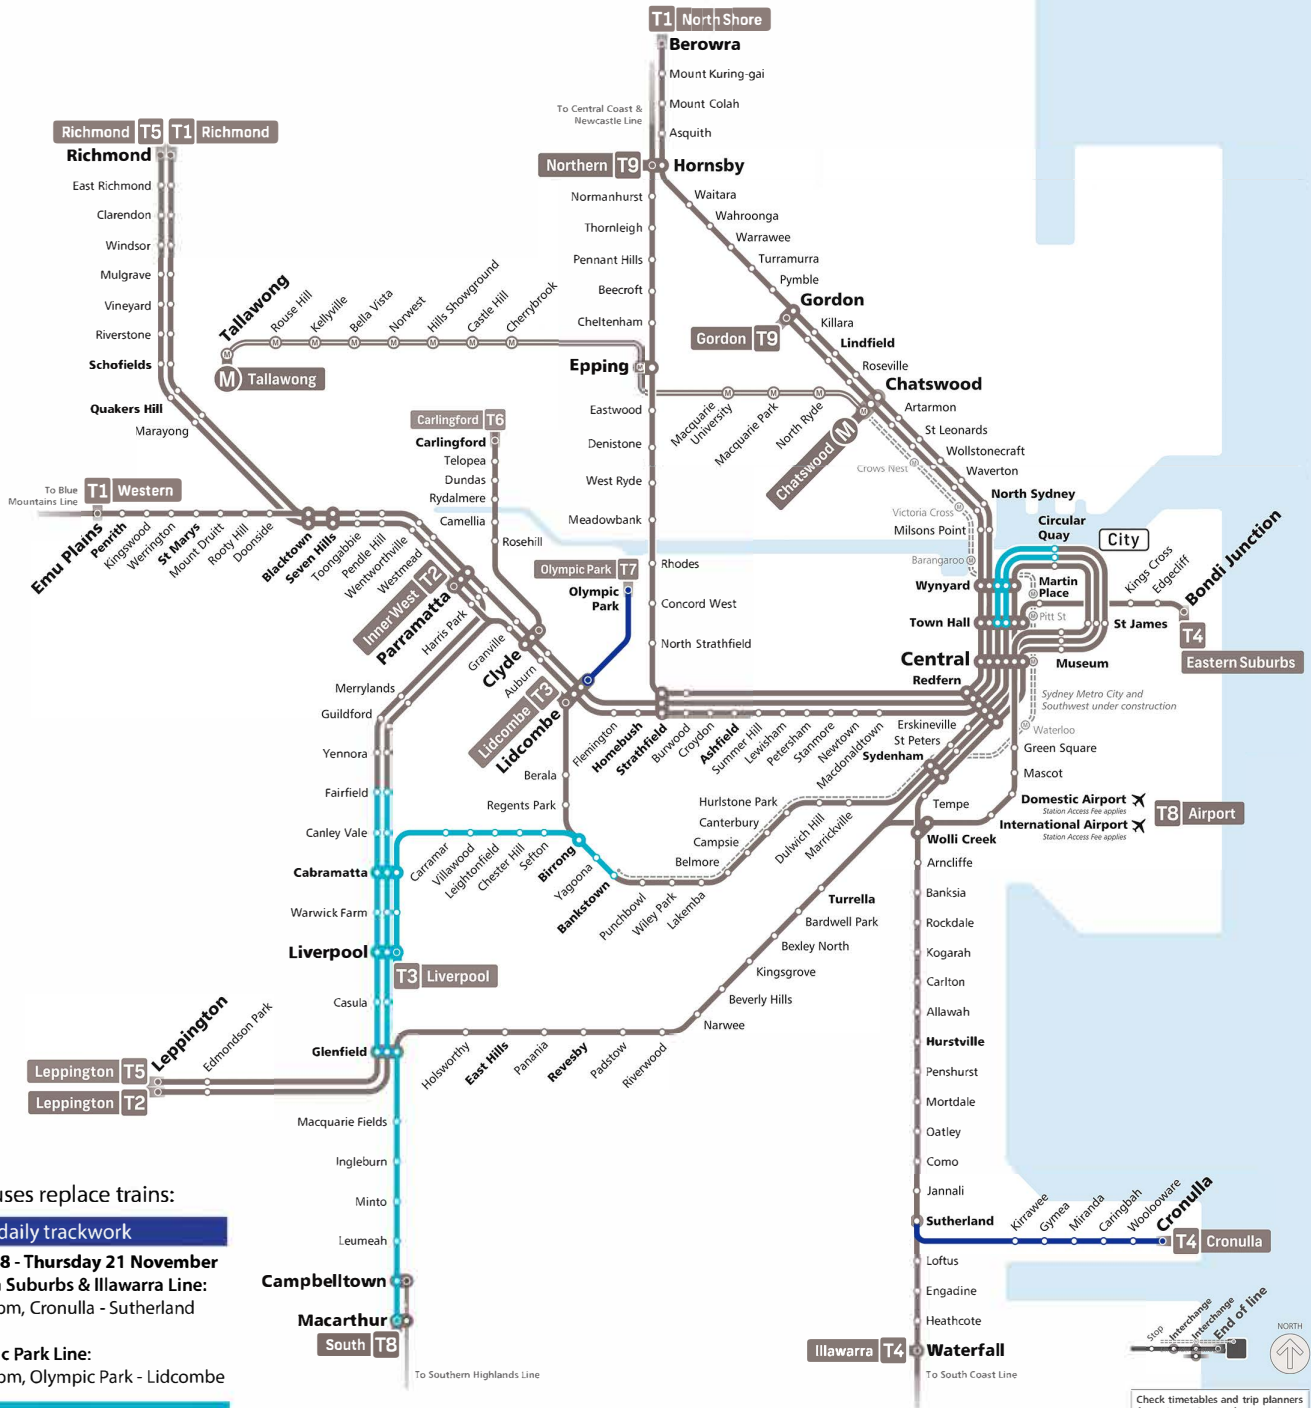

Trackwork Bussing Map

Monday 18 - Sunday 24 November

Click on the shaded area for further information about the planned trackwork

B Buses replace trains:

Nightly / daily trackwork

Monday 18 - Thursday 21 November
T4 Eastern Suburbs & Illawarra Line:
From 9.45pm, Cronulla - Sutherland

T7 Olympic Park Line:
From 9.30pm, Olympic Park - Lidcombe

Weekend trackwork

Saturday 23 - Sunday 24 November
City Circle:
Town Hall to Circular Quay - *One direction only*

T3 Bankstown Line:
Bankstown - Cabramatta

T2 Inner West & Leppington, T5 Cumberland and T8 Airport & South Lines:
Fairfield - Glenfield - Macarthur

Please note:
This map indicates where buses replace Sydney Trains train services.
Trackwork may also affect trains on other lines.
Buses may also replace trains on the NSW TrainLink network.

Visit transportnsw.info