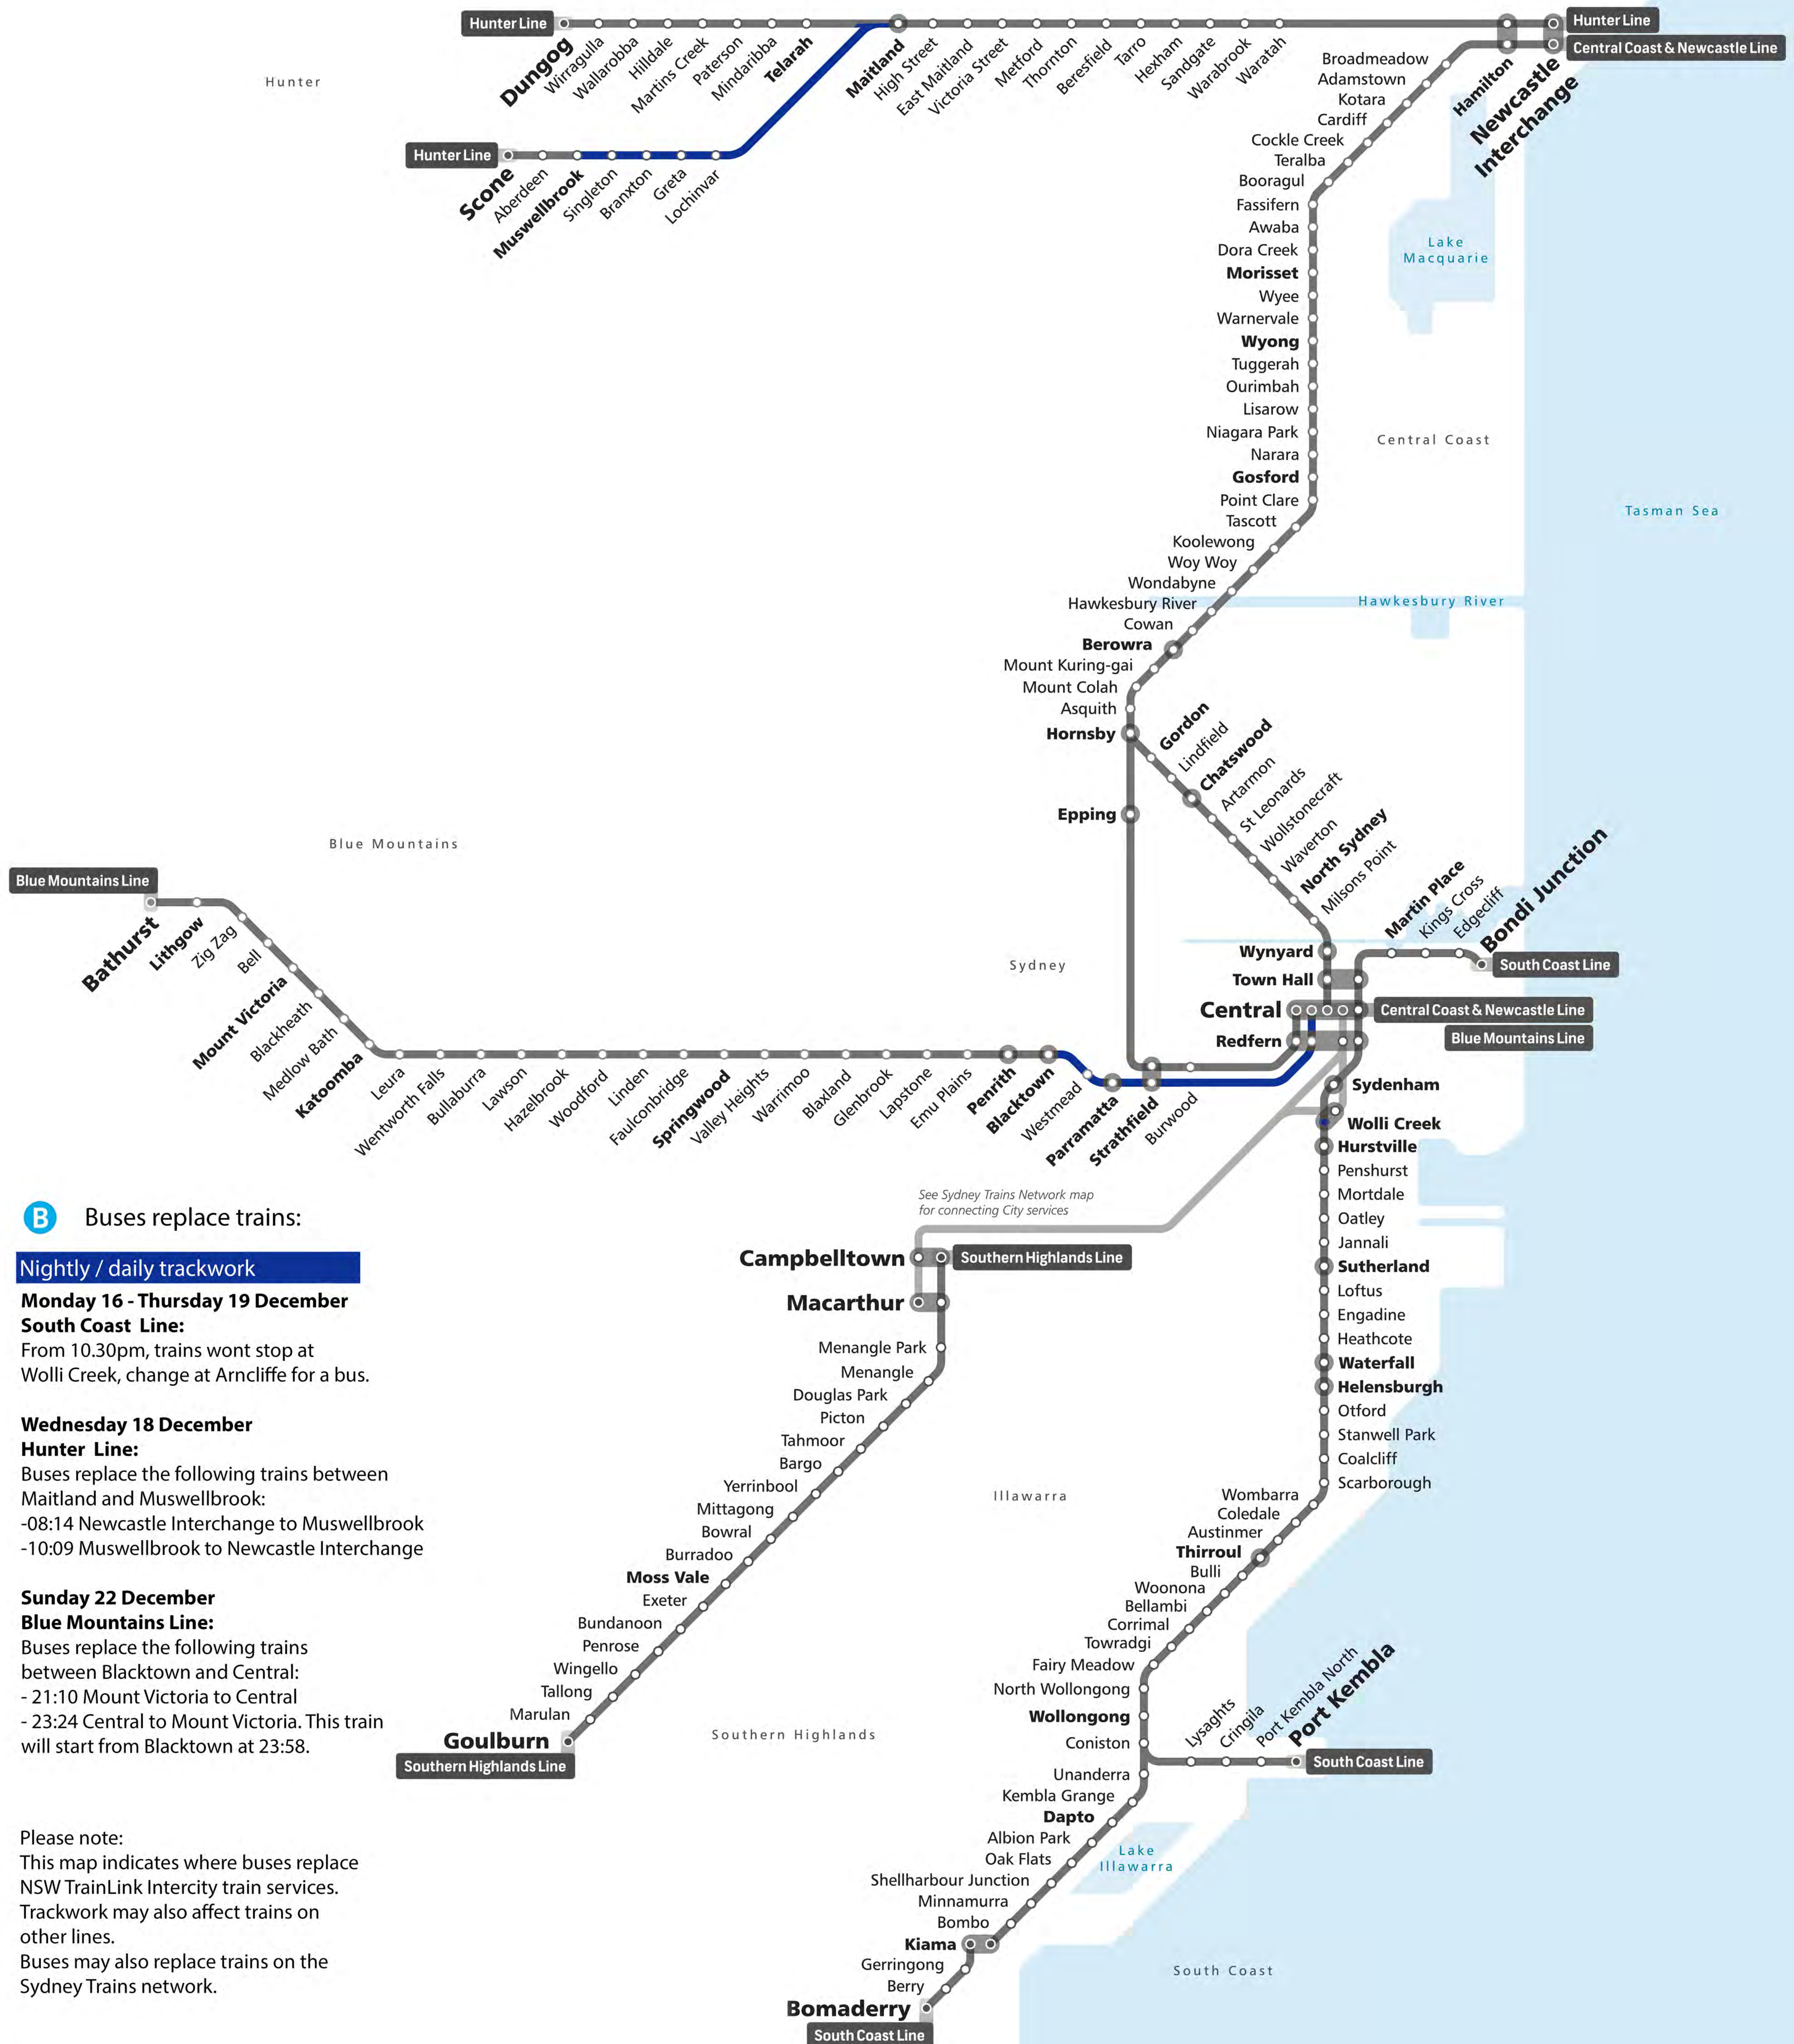

Trackwork Bussing Map

Monday 16 - Sunday 22 December 2019

Click on the shaded area for further information about the planned trackwork

B Buses replace trains:

Nightly / daily trackwork

Monday 16 - Thursday 19 December
T4 Eastern Suburbs & Illawarra Line:

Saturday 21 - Sunday 22 December
T2 Inner West & Leppington and
T5 Cumberland Line:

Cabramatta - Granville

T3 Bankstown Line:

From 11.50pm on Saturday
Campsie - Sydenham

Please note:
This map indicates where buses replace Metro and Sydney Trains services. Trackwork may also affect trains on other lines. Buses may also replace trains on the NSW TrainLink network.

Visit transportnsw.info

Check timetables and trip planners for train services and connections

Intercity Trackwork Bussing Map

Monday 16 - Sunday 22 December 2019

Click on the shaded area for further information about the planned trackwork

B Buses replace trains:

Nightly / daily trackwork

Monday 16 - Thursday 19 December

South Coast Line:

From 10.30pm, trains wont stop at Wollie Creek, change at Arncliffe for a bus.

Wednesday 18 December

Hunter Line: