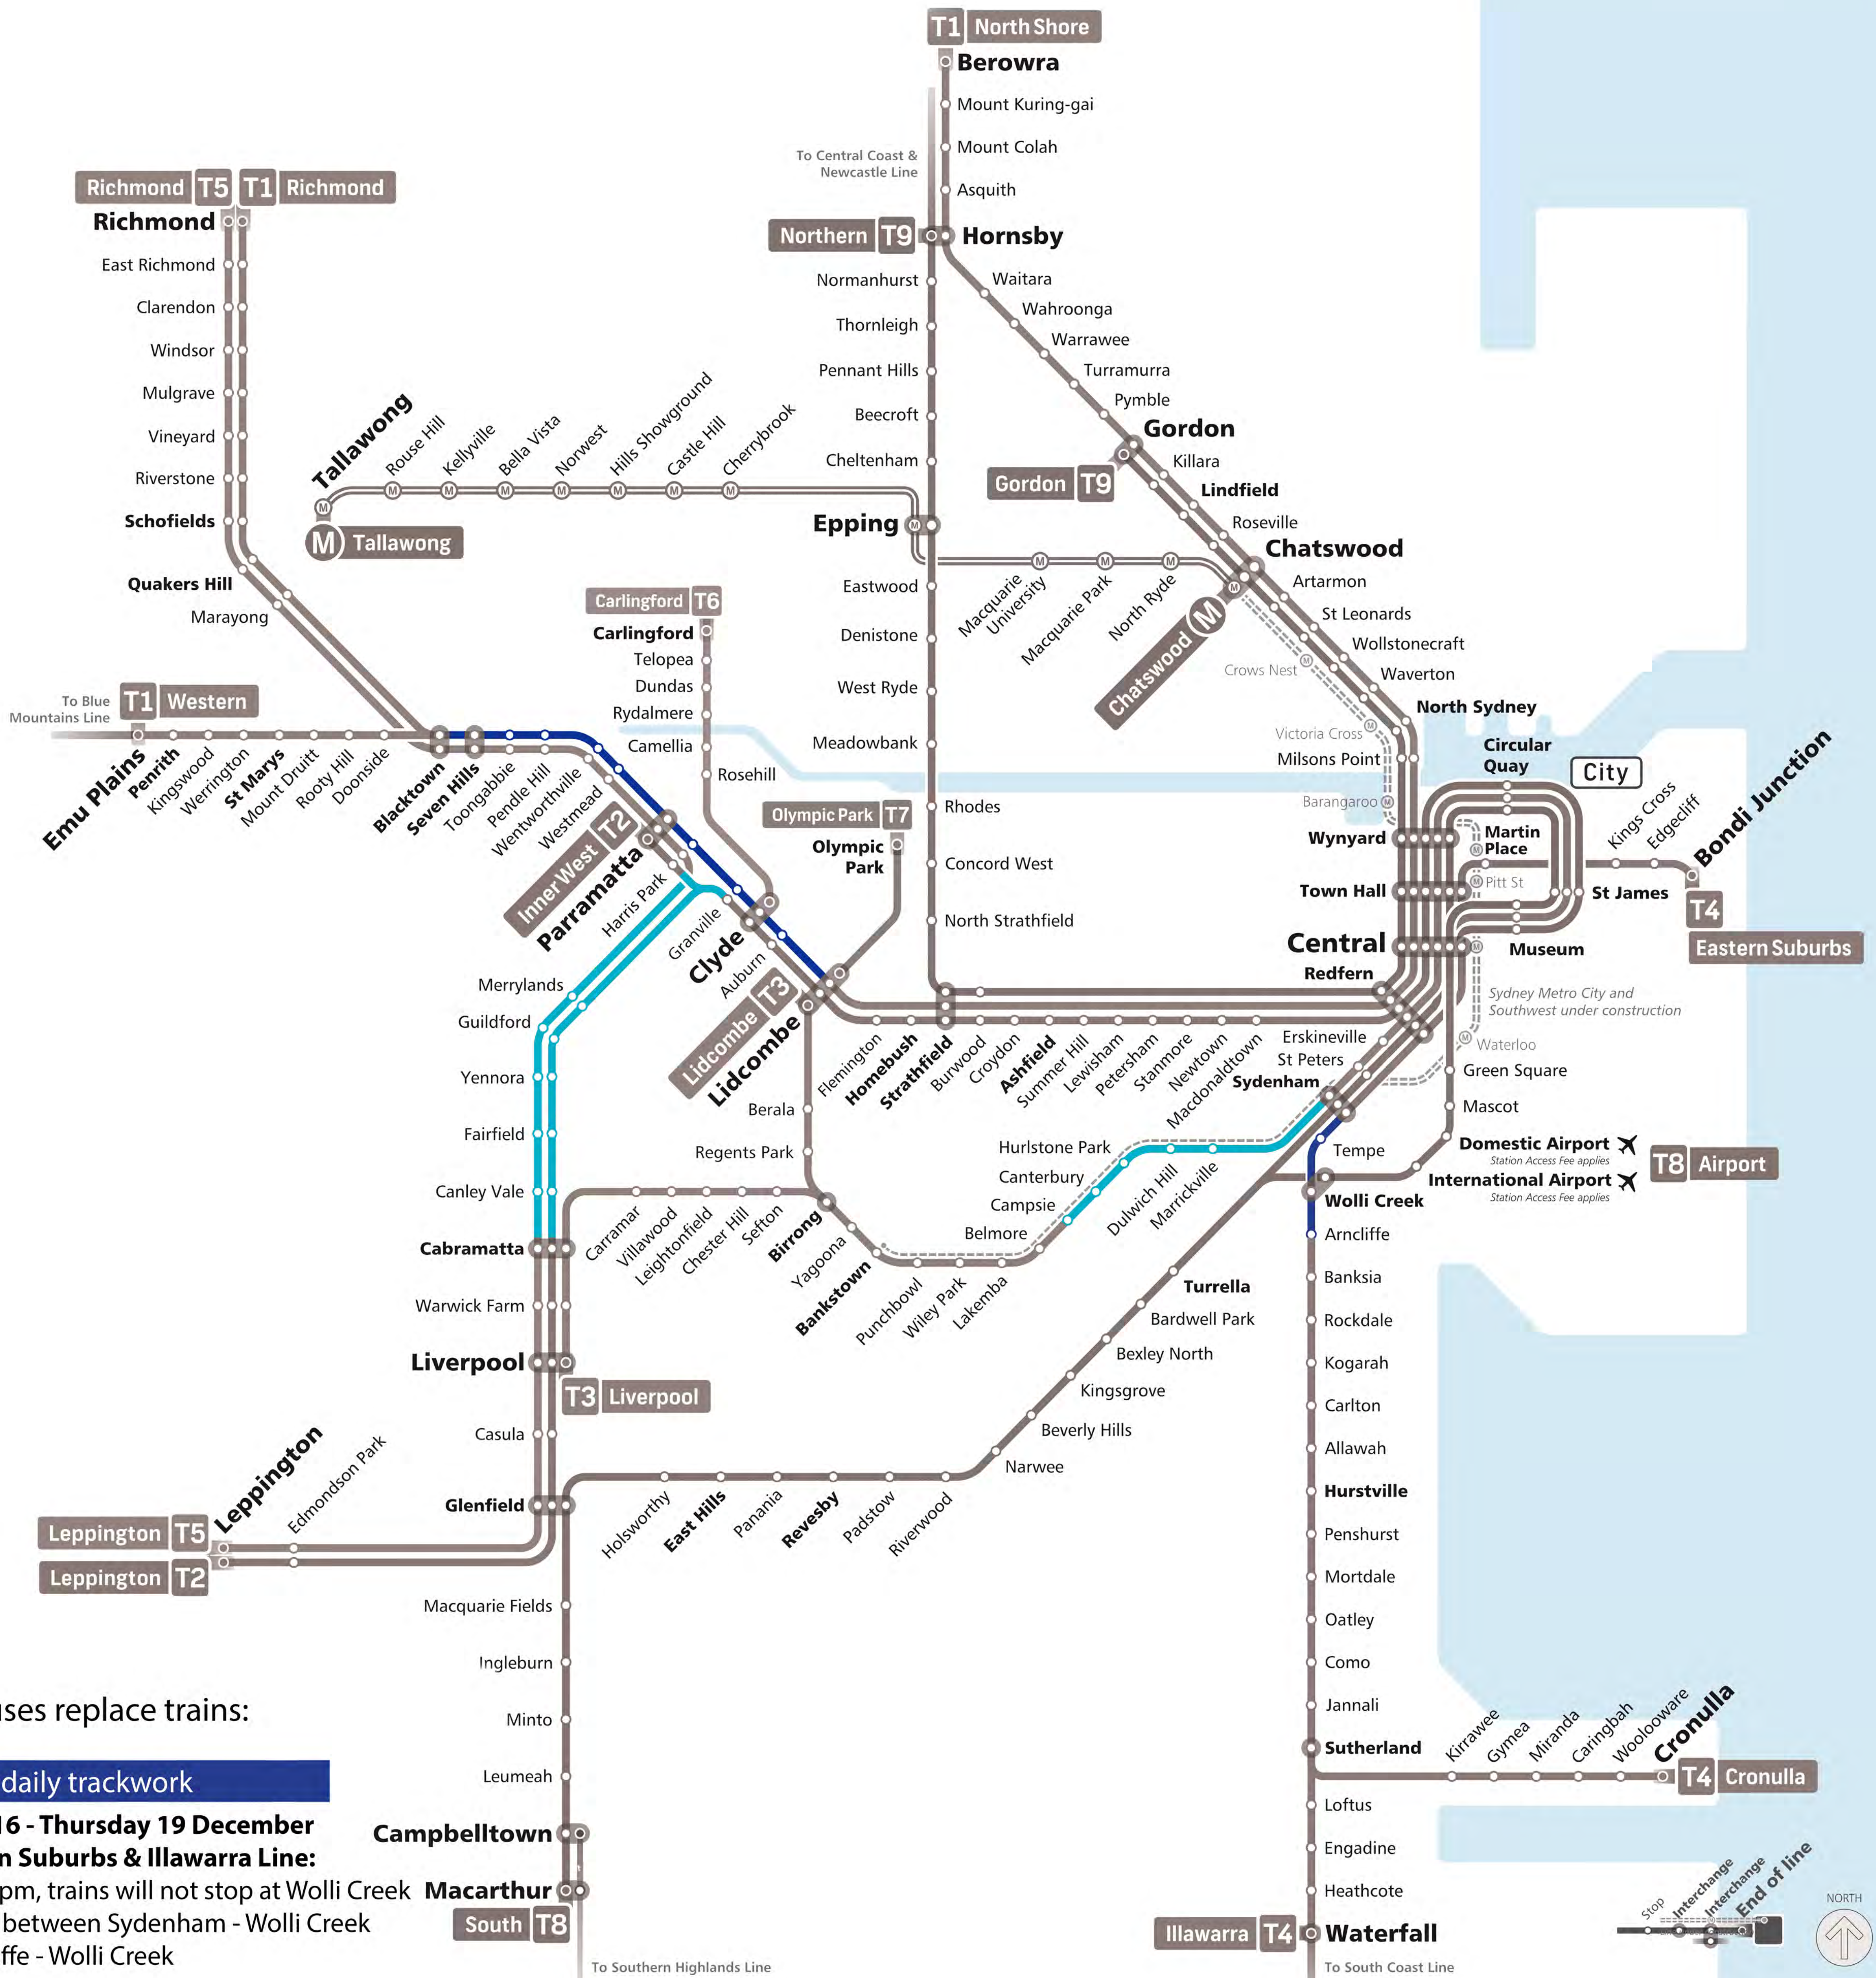

Trackwork Bussing Map

Monday 16 - Sunday 22 December 2019

Click on the shaded area for further information about the planned trackwork

B Buses replace trains:

Nightly / daily trackwork

Monday 16 - Thursday 19 December
T4 Eastern Suburbs & Illawarra Line:

Saturday 21 - Sunday 22 December
T2 Inner West & Leppington and
T5 Cumberland Line:

Cabramatta - Granville

T3 Bankstown Line:

From 11.50pm on Saturday
Campsie - Sydenham

Please note:
This map indicates where buses replace Metro and Sydney Trains services. Trackwork may also affect trains on other lines. Buses may also replace trains on the NSW TrainLink network.

Visit transportnsw.info

Check timetables and trip planners for train services and connections

Intercity Trackwork Bussing Map

Monday 16 - Sunday 22 December 2019

Click on the shaded area for further information about the planned trackwork

B Buses replace trains:

Nightly / daily trackwork

Monday 16 - Thursday 19 December

South Coast Line:

From 10.30pm, trains wont stop at Wollie Creek, change at Arncliffe for a bus.

Wednesday 18 December

Hunter Line: