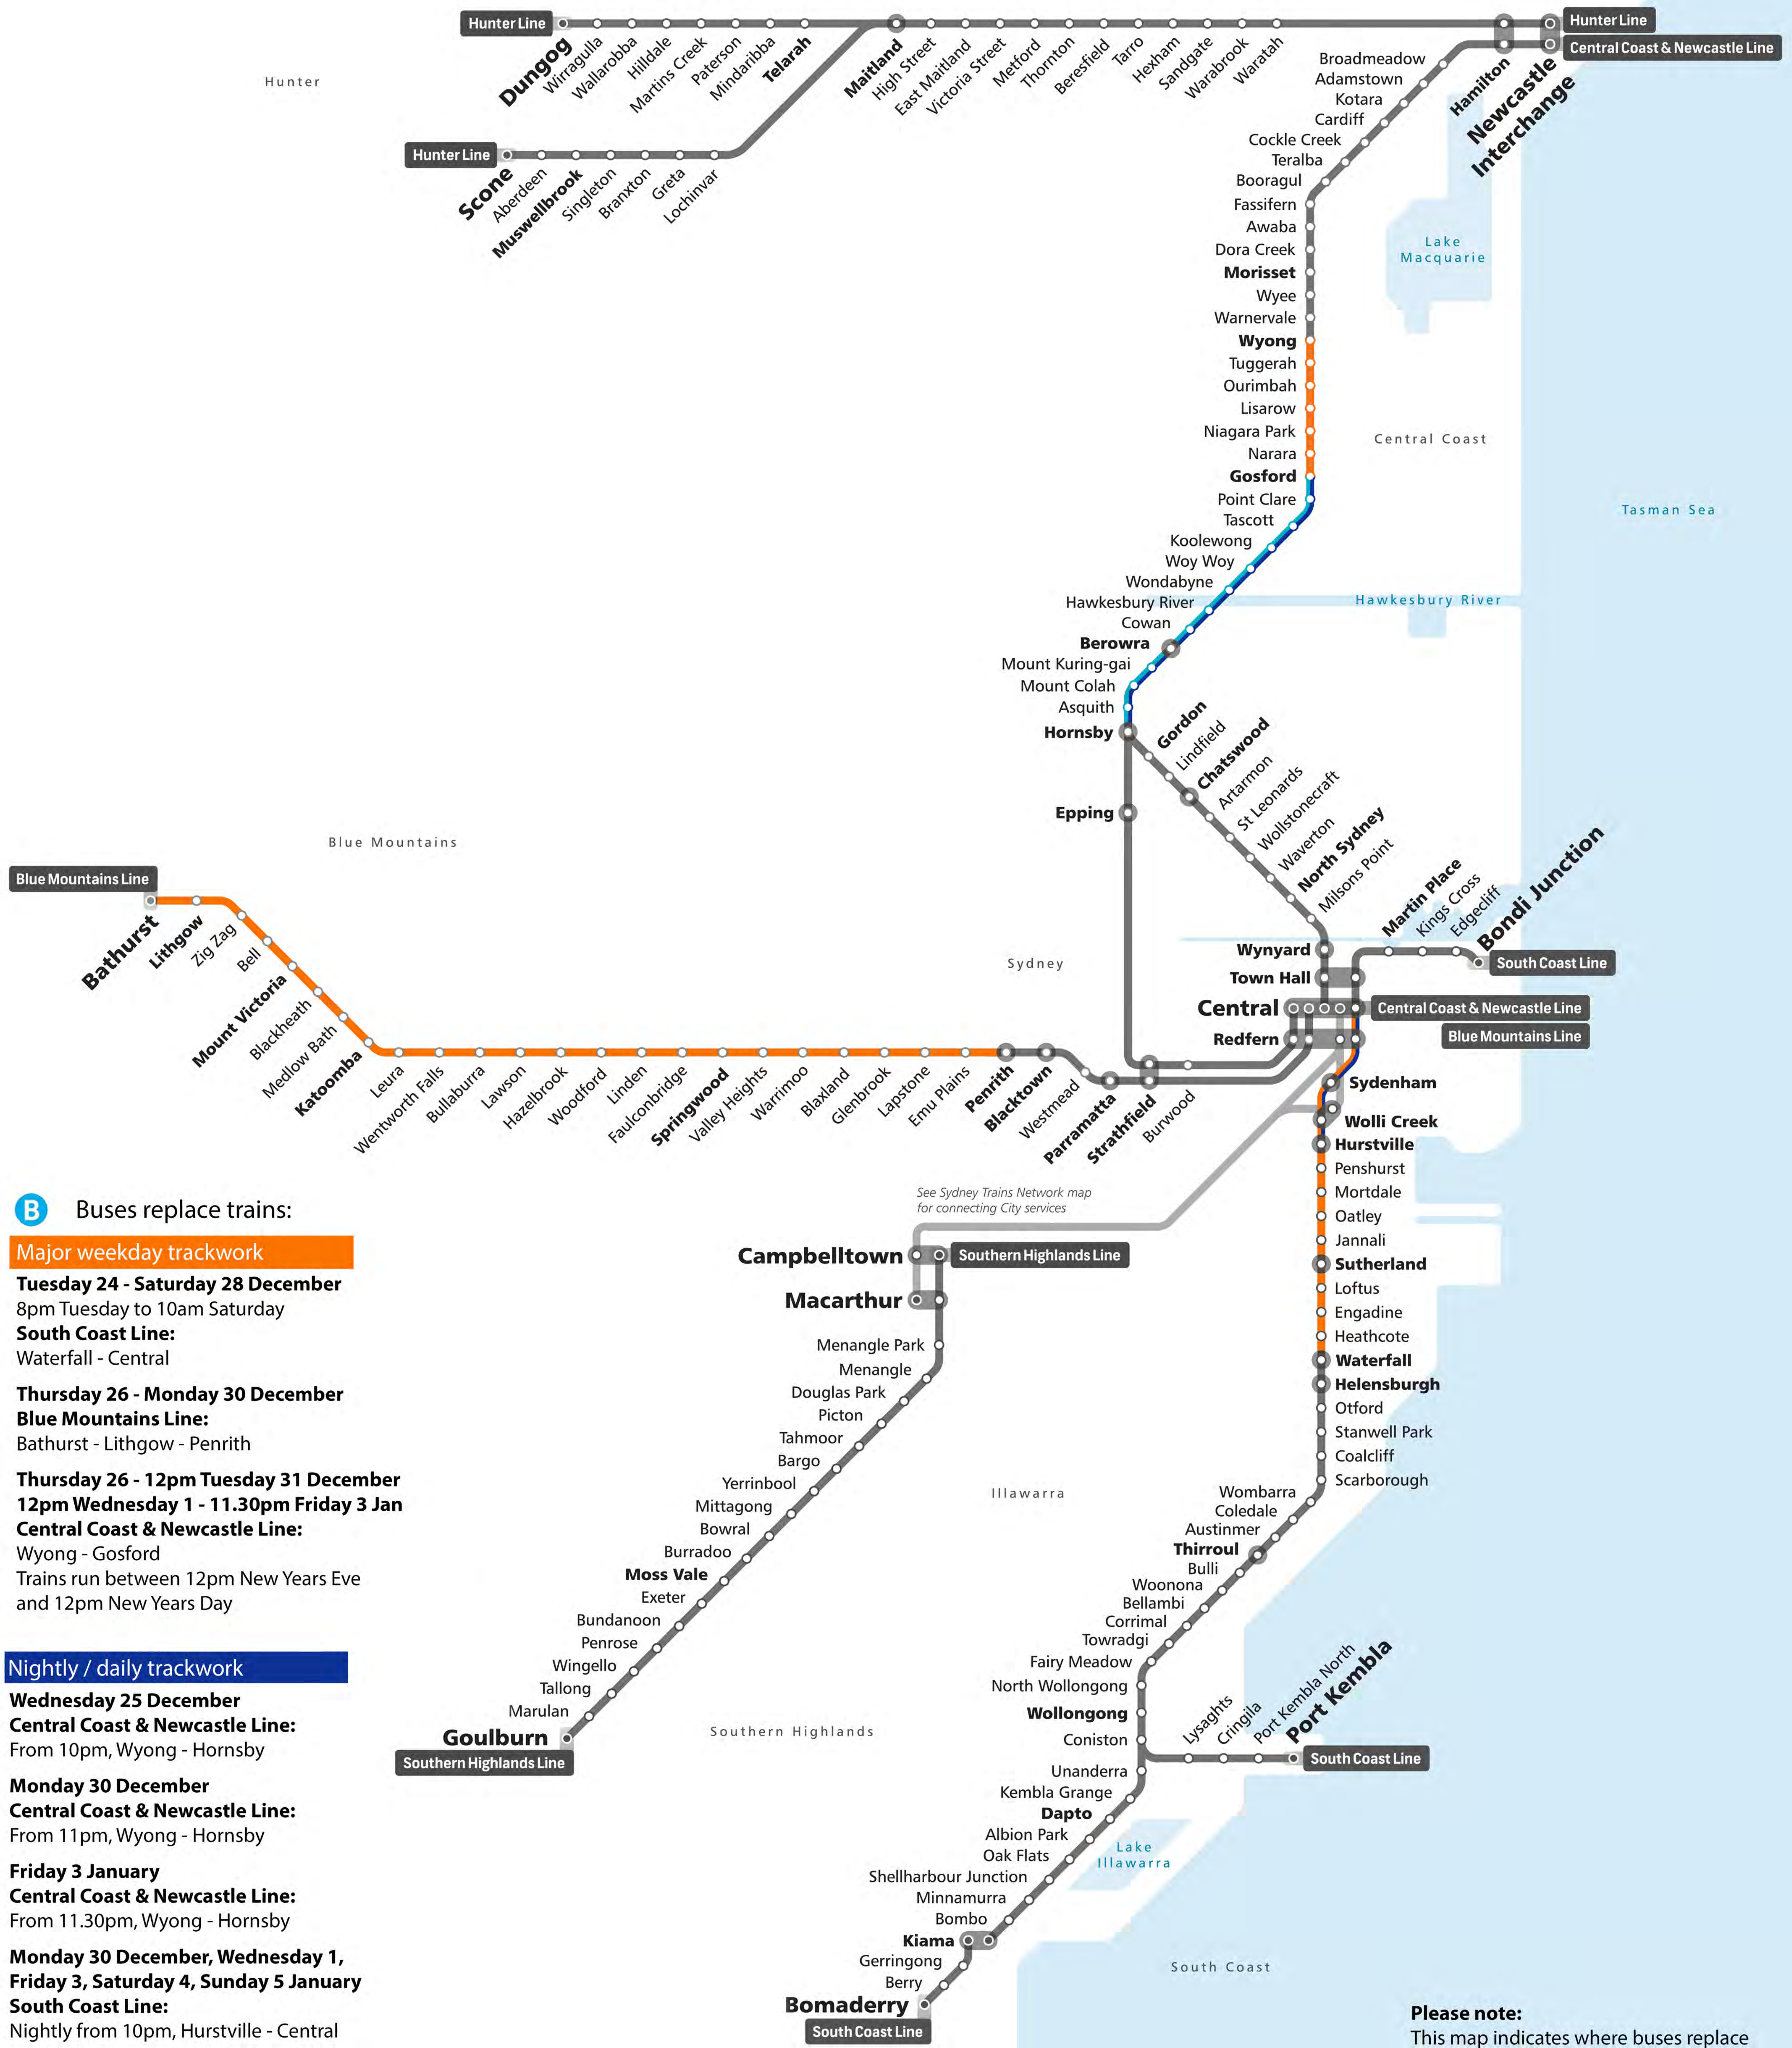

Trackwork Bussing Map

Monday 23 December - Sunday 5 January

Click on the shaded area for further information about the planned trackwork

B Buses replace trains:

Major trackwork

Tuesday 24 - Saturday 28 December

From 10pm, Hurstville - Central

Please note:
This map indicates where buses replace Metro and Sydney Trains services. Trackwork may also affect trains on other lines.
Buses may also replace trains on the NSW TrainLink network.

Visit transportnsw.info

Check timetables and trip planners for train services and connections

Intercity Trackwork Bussing Map

Monday 23 December - Sunday 5 January

Click on the shaded area for further information about the planned trackwork

Bathurst - Lithgow - Penrith

Thursday 26 - 12pm Tuesday 31 December

12pm Wednesday 1 - 11.30pm Friday 3 Jan

Central Coast & Newcastle Line:

Wyong - Gosford

Trains run between 12pm New Years Eve and 12pm New Years Day