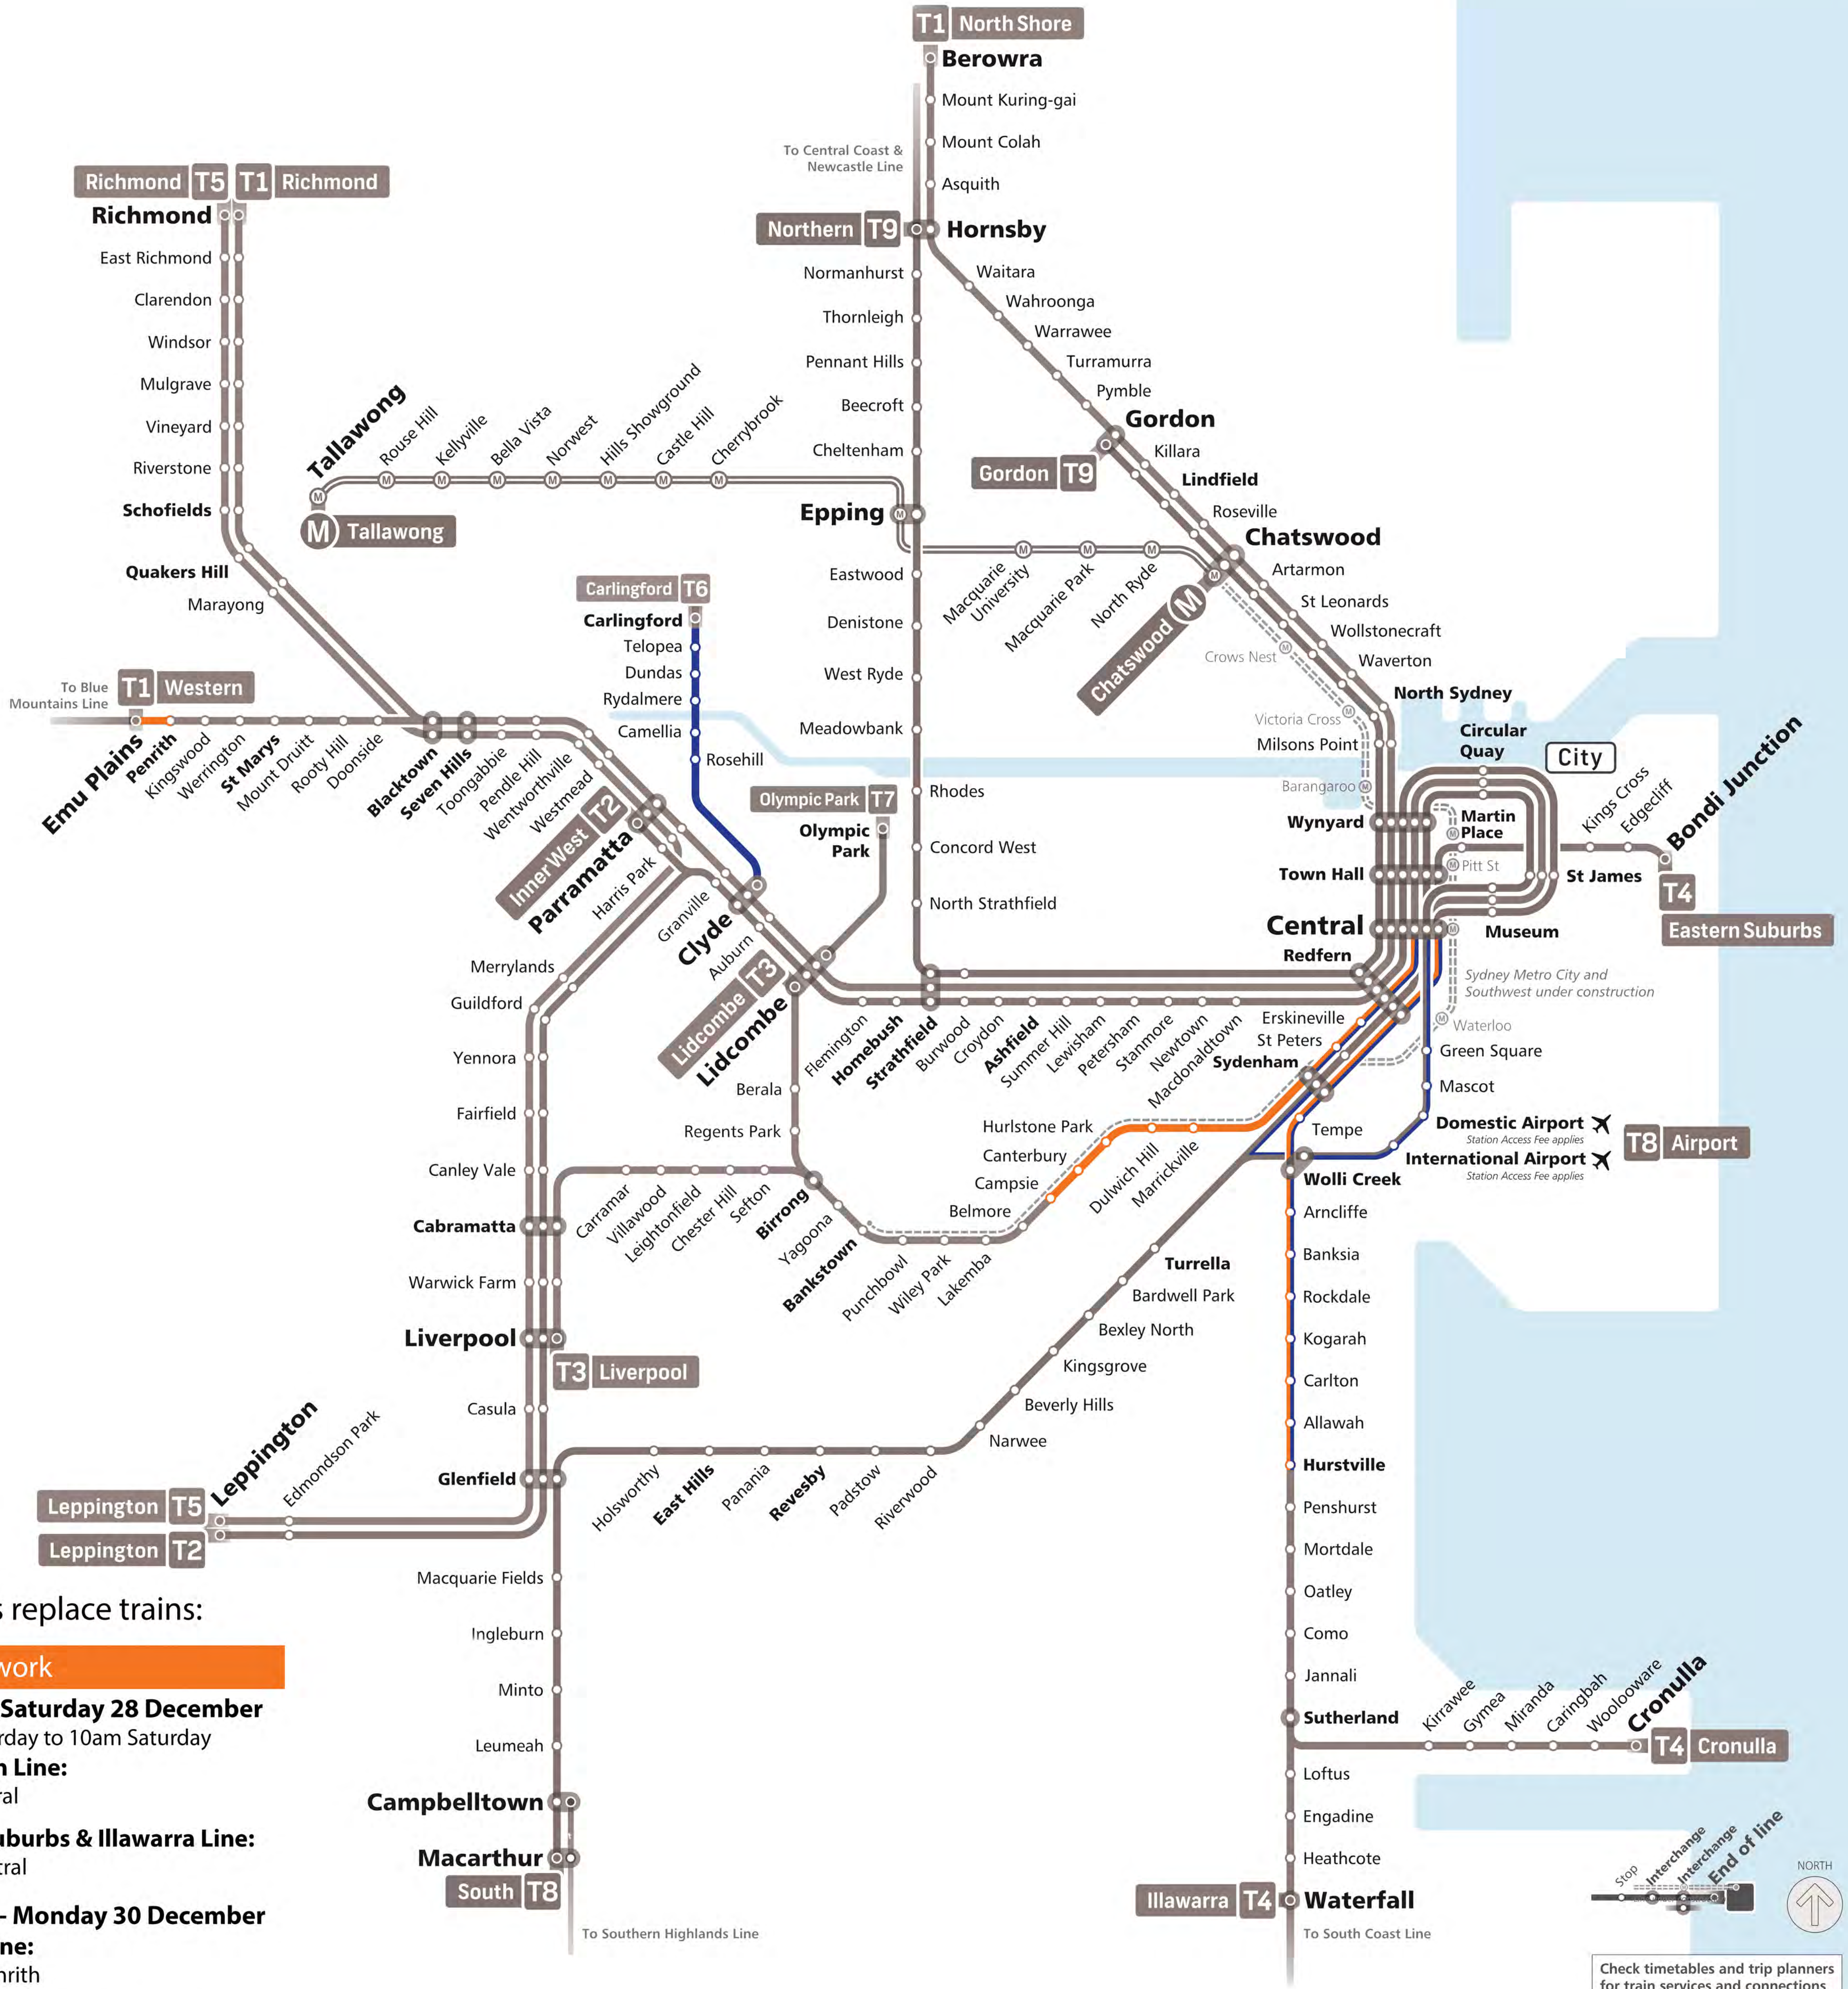

Trackwork Bussing Map

Monday 23 December - Sunday 5 January

Click on the shaded area for further information about the planned trackwork

B Buses replace trains:

Major trackwork

Tuesday 24 - Saturday 28 December

From 8pm Saturday to 10am Saturday

T3 Bankstown Line:

Campsie - Central

T4 Eastern Suburbs & Illawarra Line:

Hurstville - Central

Thursday 26 - Monday 30 December

T1 Western Line:

Emu Plains - Penrith

From 9.45pm, Central - Sydenham, in that direction only.

Monday 30 December, Wednesday 1,

Friday 3, Saturday 4 and Sunday 5 January

T3 Bankstown Line:

From 10pm, Campsie - Central

T4 Eastern Suburbs & Illawarra Line:

Bathurst - Lithgow - Penrith

Thursday 26 - 12pm Tuesday 31 December

12pm Wednesday 1 - 11.30pm Friday 3 Jan

Central Coast & Newcastle Line:

Wyong - Gosford

Trains run between 12pm New Years Eve and 12pm New Years Day