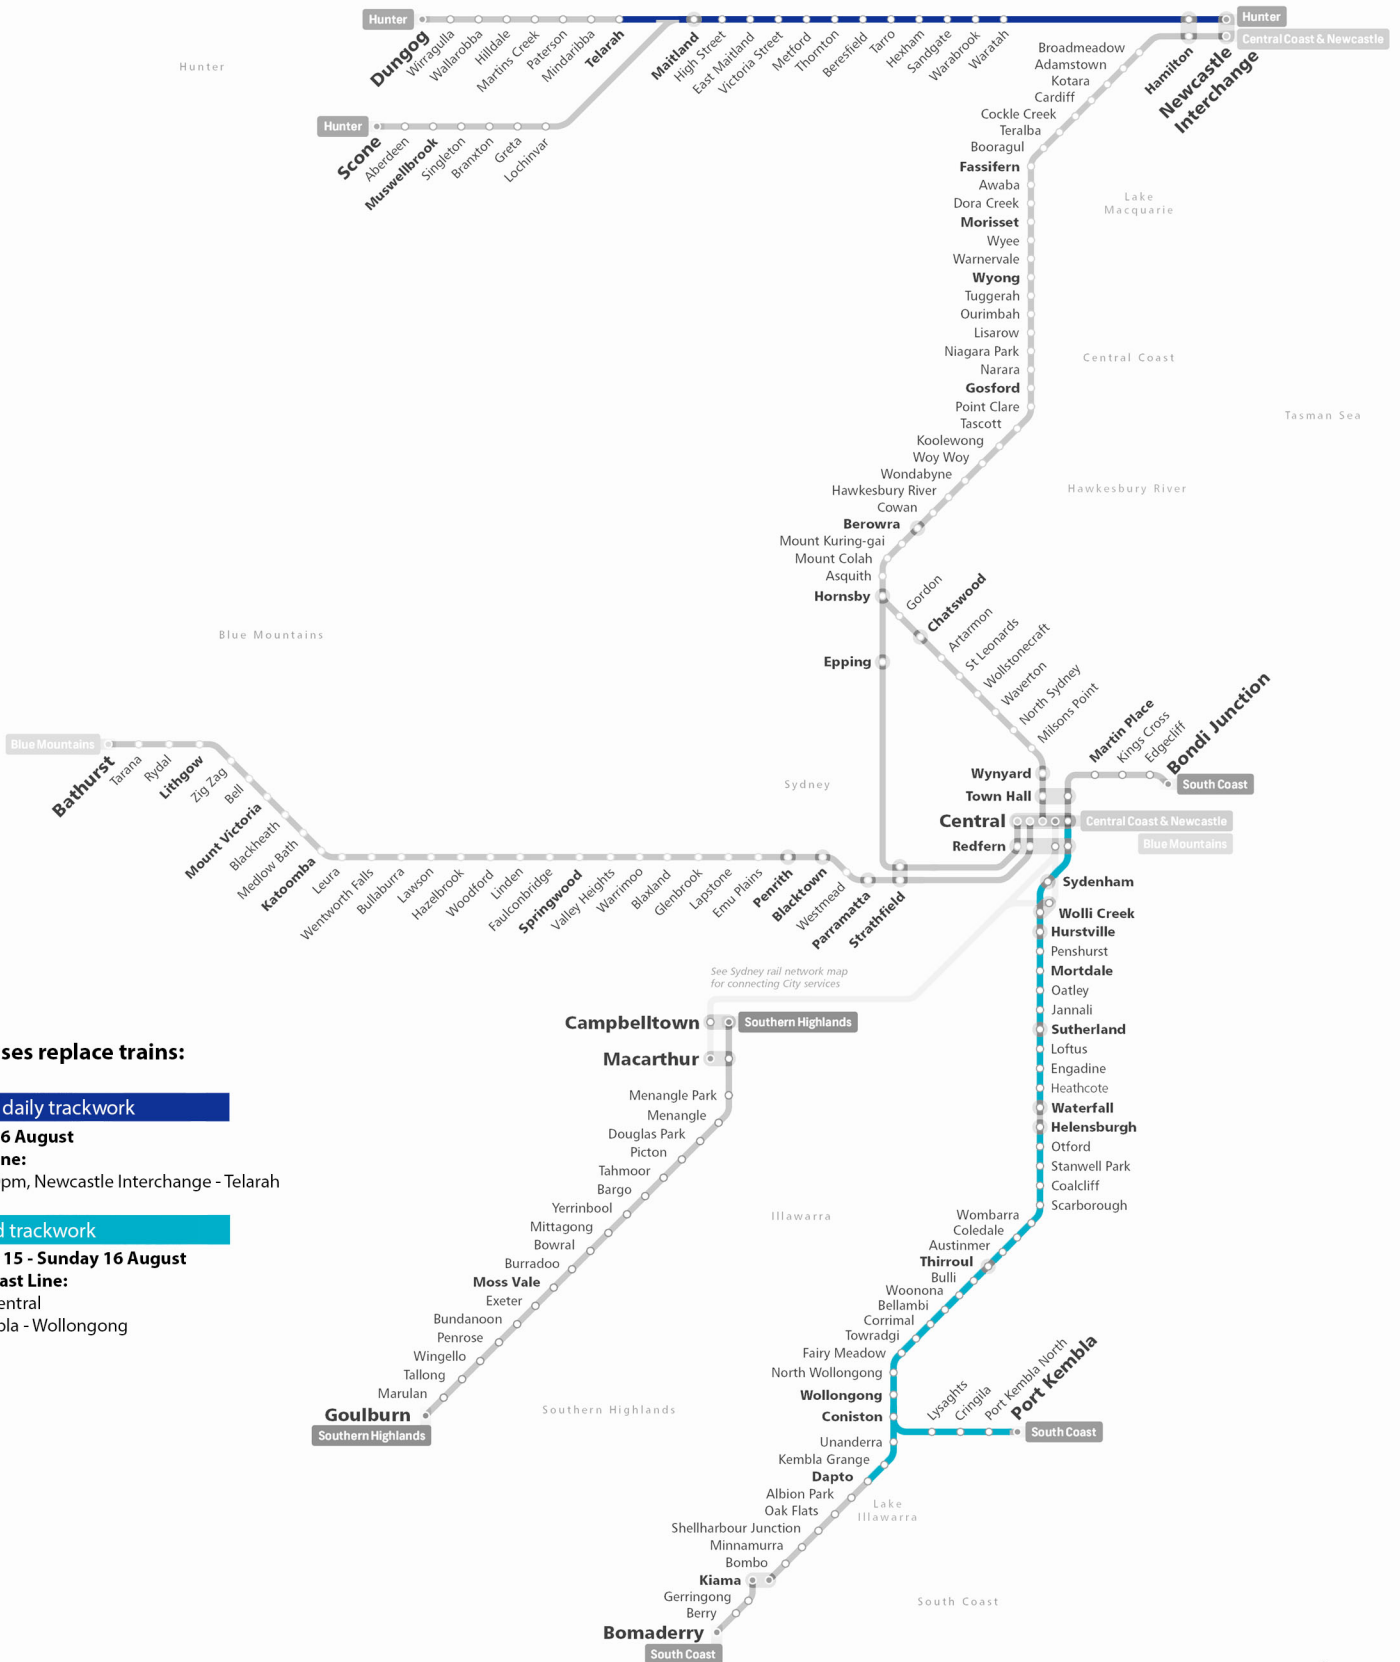

Intercity Trackwork Bussing Map

Monday 10 - Sunday 16 August 2020

B Buses replace trains:

Nightly / daily trackwork

Sunday 16 August

Hunter Line:

From 9.30pm, Newcastle Interchange - Telarah

Weekend trackwork

Saturday 15 - Sunday 16 August

South Coast Line:

Dapto - Central

Port Kembla - Wollongong

Please note:

This map indicates where buses replace Intercity train services.

Trackwork may also affect trains on other lines.

Buses may also replace metro and trains on the Sydney rail network.

Visit transportnsw.info