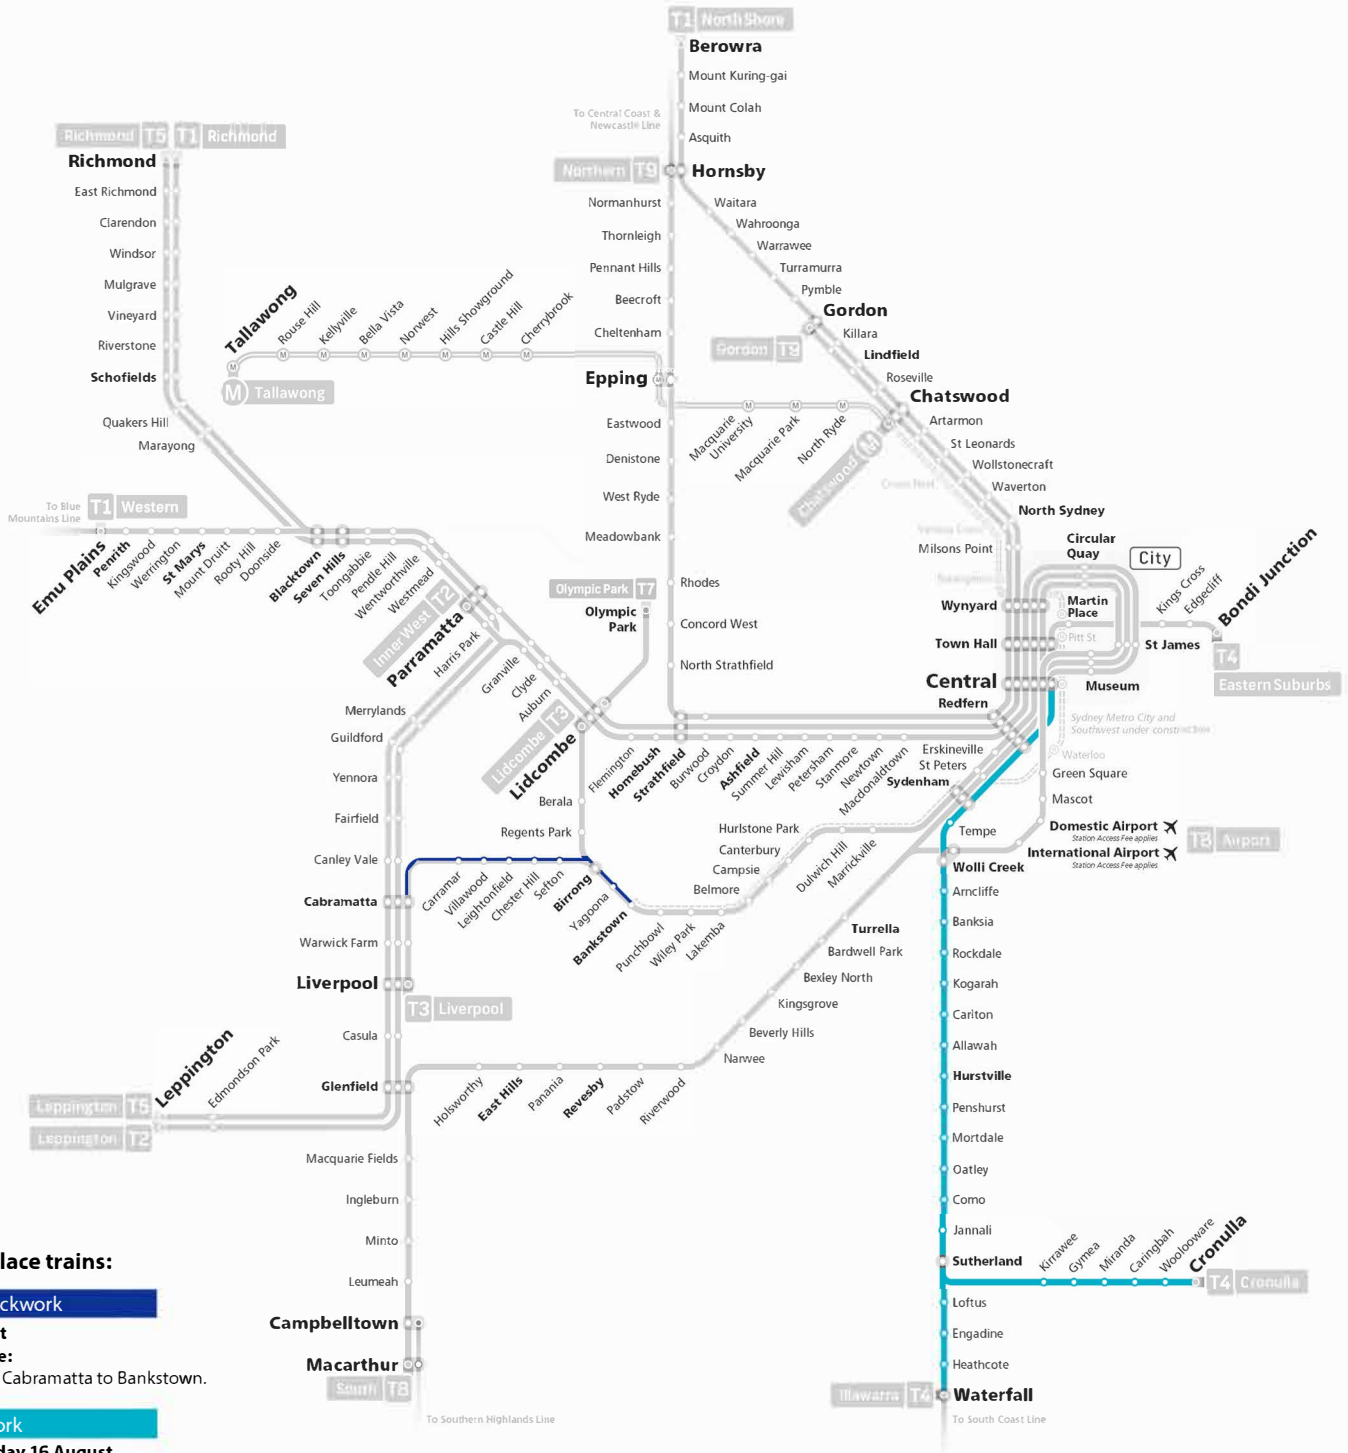

Sydney Trackwork Bussing Map

Monday 10 - Sunday 16 August 2020

B Buses replace trains:
Nightly / daily trackwork

Tuesday 11 August
T3 Bankstown Line:
From 9.50pm, from Cabramatta to Bankstown.

Weekend trackwork
Saturday 15 - Sunday 16 August
T4 Eastern Suburbs & Illawarra Line Line:
Cronulla/Waterfall - Central

Check timetables and trip planners for train services and connections

Visit transportnsw.info

Please note:
This map indicates where buses replace metro and train services. Trackwork may also affect trains on other lines. Buses may also replace trains on the Intercity rail network.

Intercity Trackwork Bussing Map

Monday 10 - Sunday 16 August 2020

B Buses replace trains:

Nightly / daily trackwork

Sunday 16 August

Hunter Line:

From 9.30pm, Newcastle Interchange - Telarah

Weekend trackwork

Saturday 15 - Sunday 16 August

South Coast Line:

Dapto - Central

Port Kembla - Wollongong

Please note:

This map indicates where buses replace Intercity train services.

Trackwork may also affect trains on other lines.