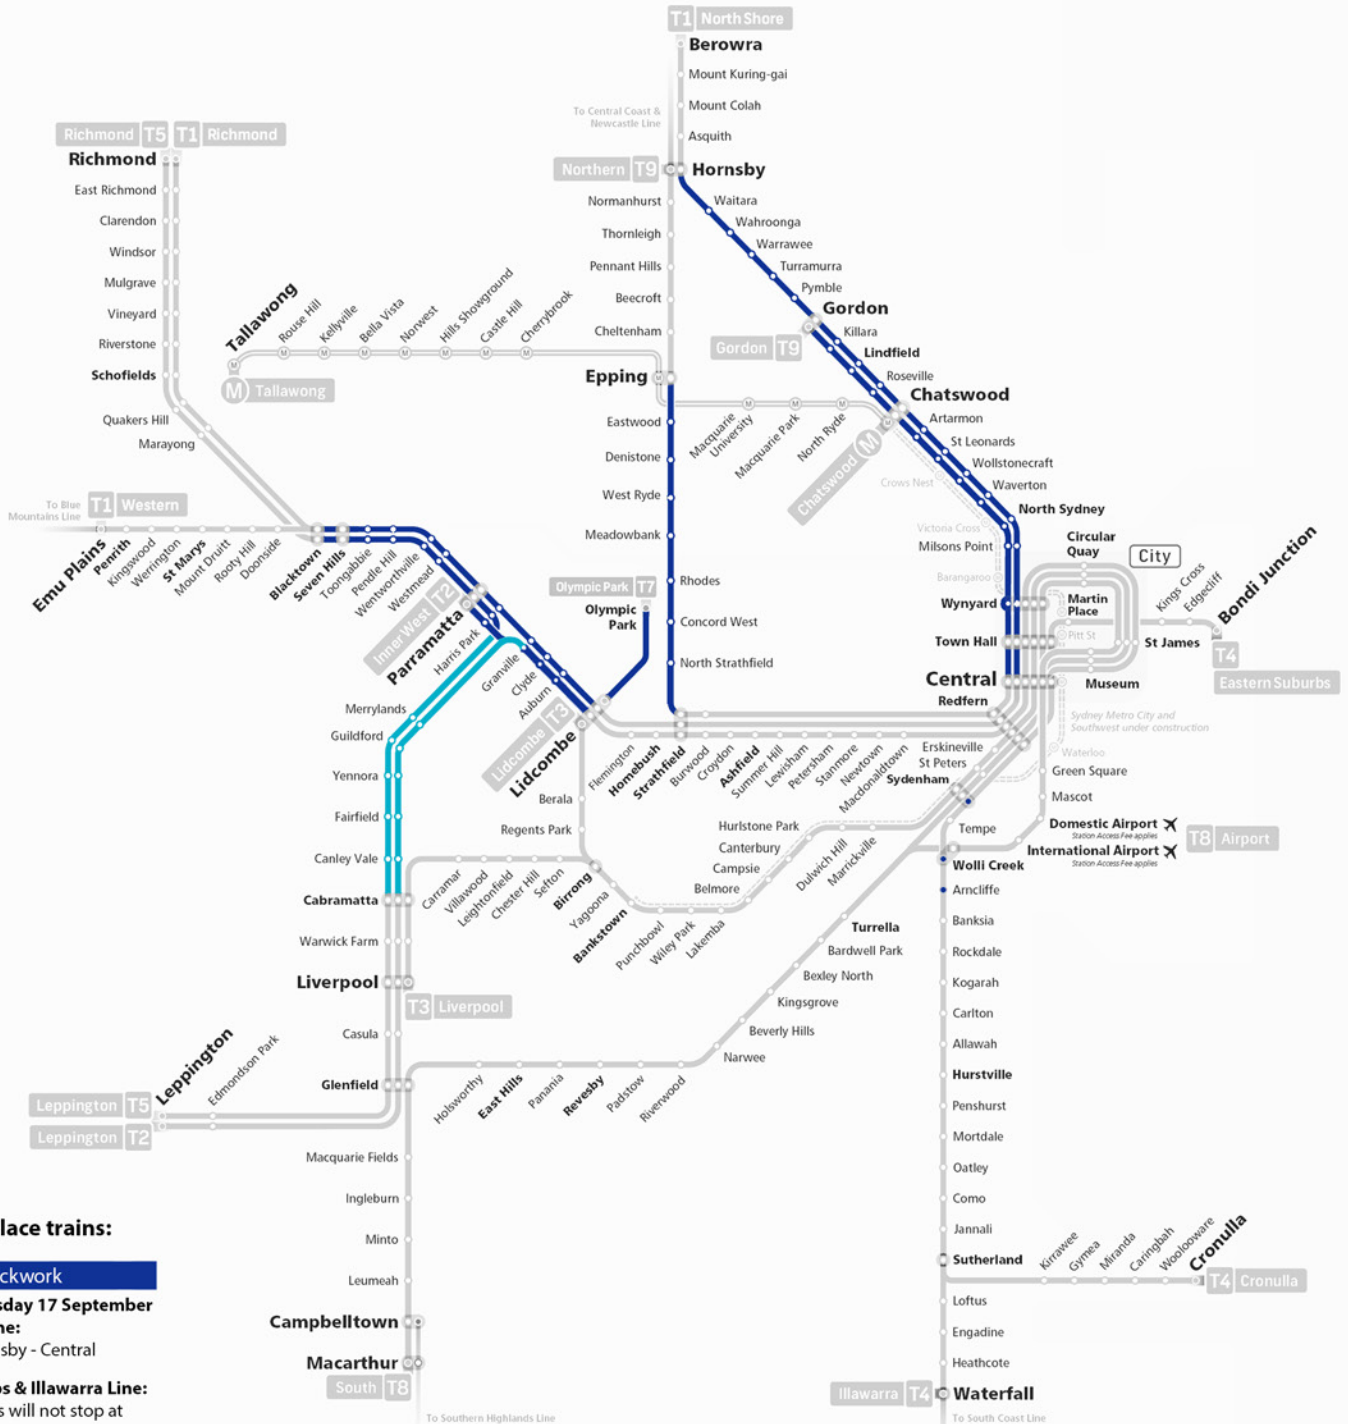

Sydney Trackwork Bussing Map

Monday 14 - Sunday 20 September 2020

B Buses replace trains:

Nightly / daily trackwork

Monday 14 - Thursday 17 September

T1 North Shore Line:

From 9.40pm, Hornsby - Central

T4 Eastern Suburbs & Illawarra Line:

From 9.45pm, trains will not stop at Wollie Creek. Buses run: Sydenham - Wollie Creek - Arncliffe

Saturday 19 and Sunday 20 September

T1 Western Line:

Saturday from 9.30pm, and Sunday from 10.10pm, Blacktown - Olympic Park

T2 Inner West & Leppington Line:

Saturday from 9.30pm, and Sunday from 10.10pm, Granville - Olympic Park

T9 Northern Line:

Saturday from 10pm, Epping - Strathfield

Weekend trackwork

Saturday 19 and Sunday 20 September

T2 Inner West & Leppington Line:

Cabramatta - Granville

Visit transportnsw.info

Please note:
This map indicates where buses replace metro and train services. Trackwork may also affect trains on other lines. Buses may also replace trains on the Intercity rail network.