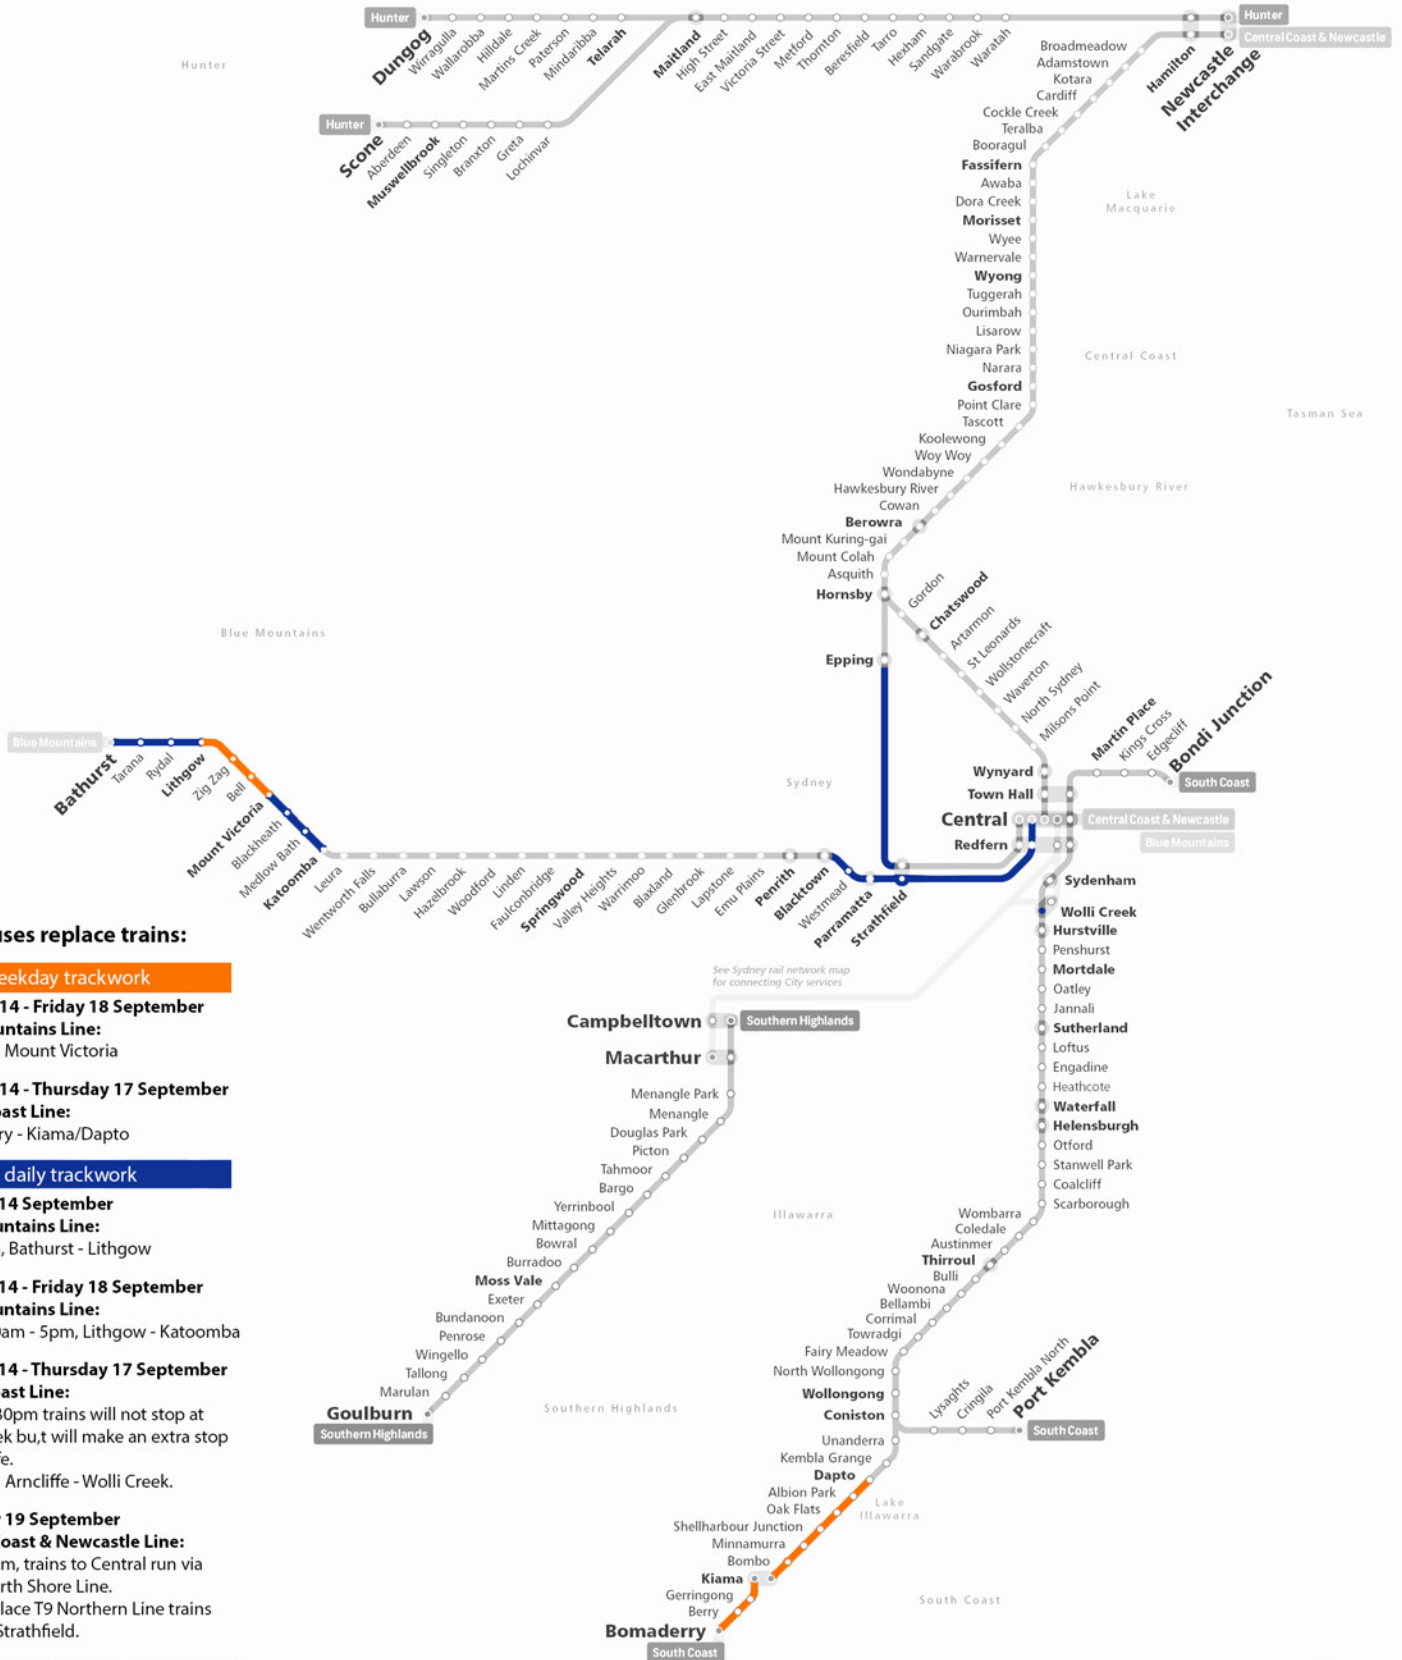

Intercity Trackwork Bussing Map

Monday 14 - Sunday 20 September 2020

B Buses replace trains:

Major weekday trackwork

Monday 14 - Friday 18 September

Blue Mountains Line:

Lithgow - Mount Victoria

Monday 14 - Thursday 17 September

South Coast Line:

Bomaderry - Kiama/Dapto

Nightly / daily trackwork

Monday 14 September

Blue Mountains Line:

Until 9am, Bathurst - Lithgow

Monday 14 - Friday 18 September

Blue Mountains Line:

Daily 9.20am - 5pm, Lithgow - Katoomba

Monday 14 - Thursday 17 September

South Coast Line:

From 10.30pm trains will not stop at Wollie Creek but will make an extra stop at Arncliffe.
Buses run Arncliffe - Wollie Creek.

Saturday 19 September

Central Coast & Newcastle Line:

From 10pm, trains to Central run via the T1 North Shore Line.
Buses replace T9 Northern Line trains Epping - Strathfield.

Saturday 19 and Sunday 20 September

Blue Mountains Line:

From 10.10pm, Blacktown - Central

Please note:

This map indicates where buses replace Intercity train services.

Trackwork may also affect trains on other lines.

Buses may also replace metro and trains on the Sydney rail network.

Visit transportnsw.info