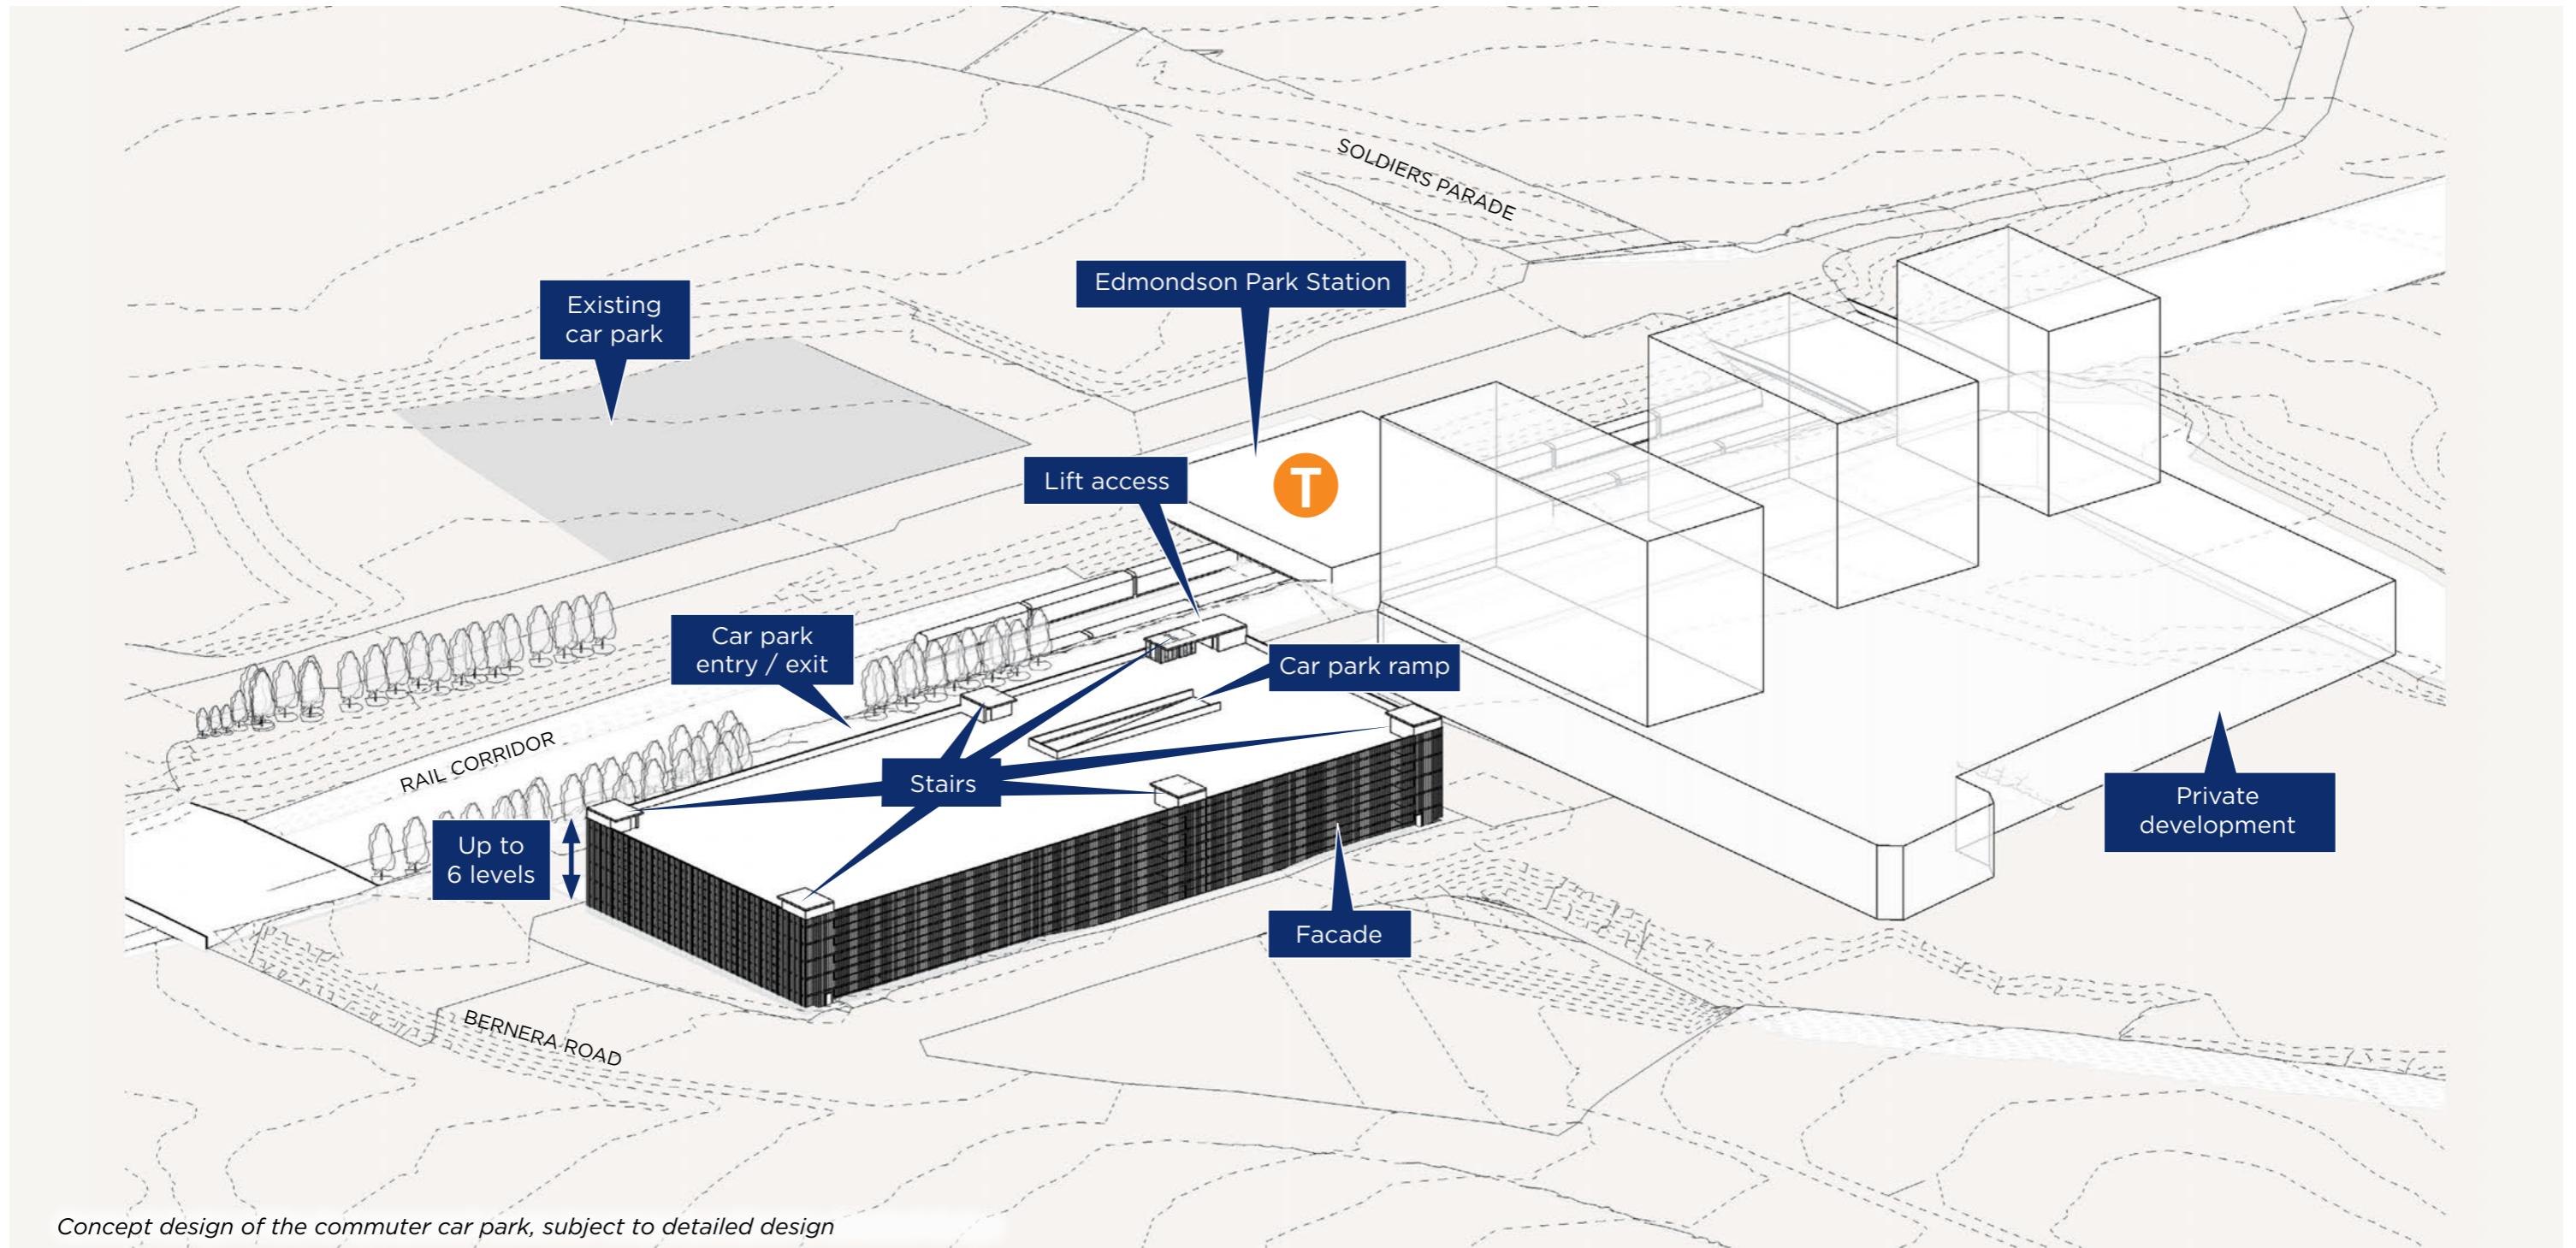

Edmondson Park | Commuter Car Park Concept Design

For more information call 1800 684 490 • Email projects@transport.nsw.gov.au or visit transport.nsw.gov.au/edmondsonpark