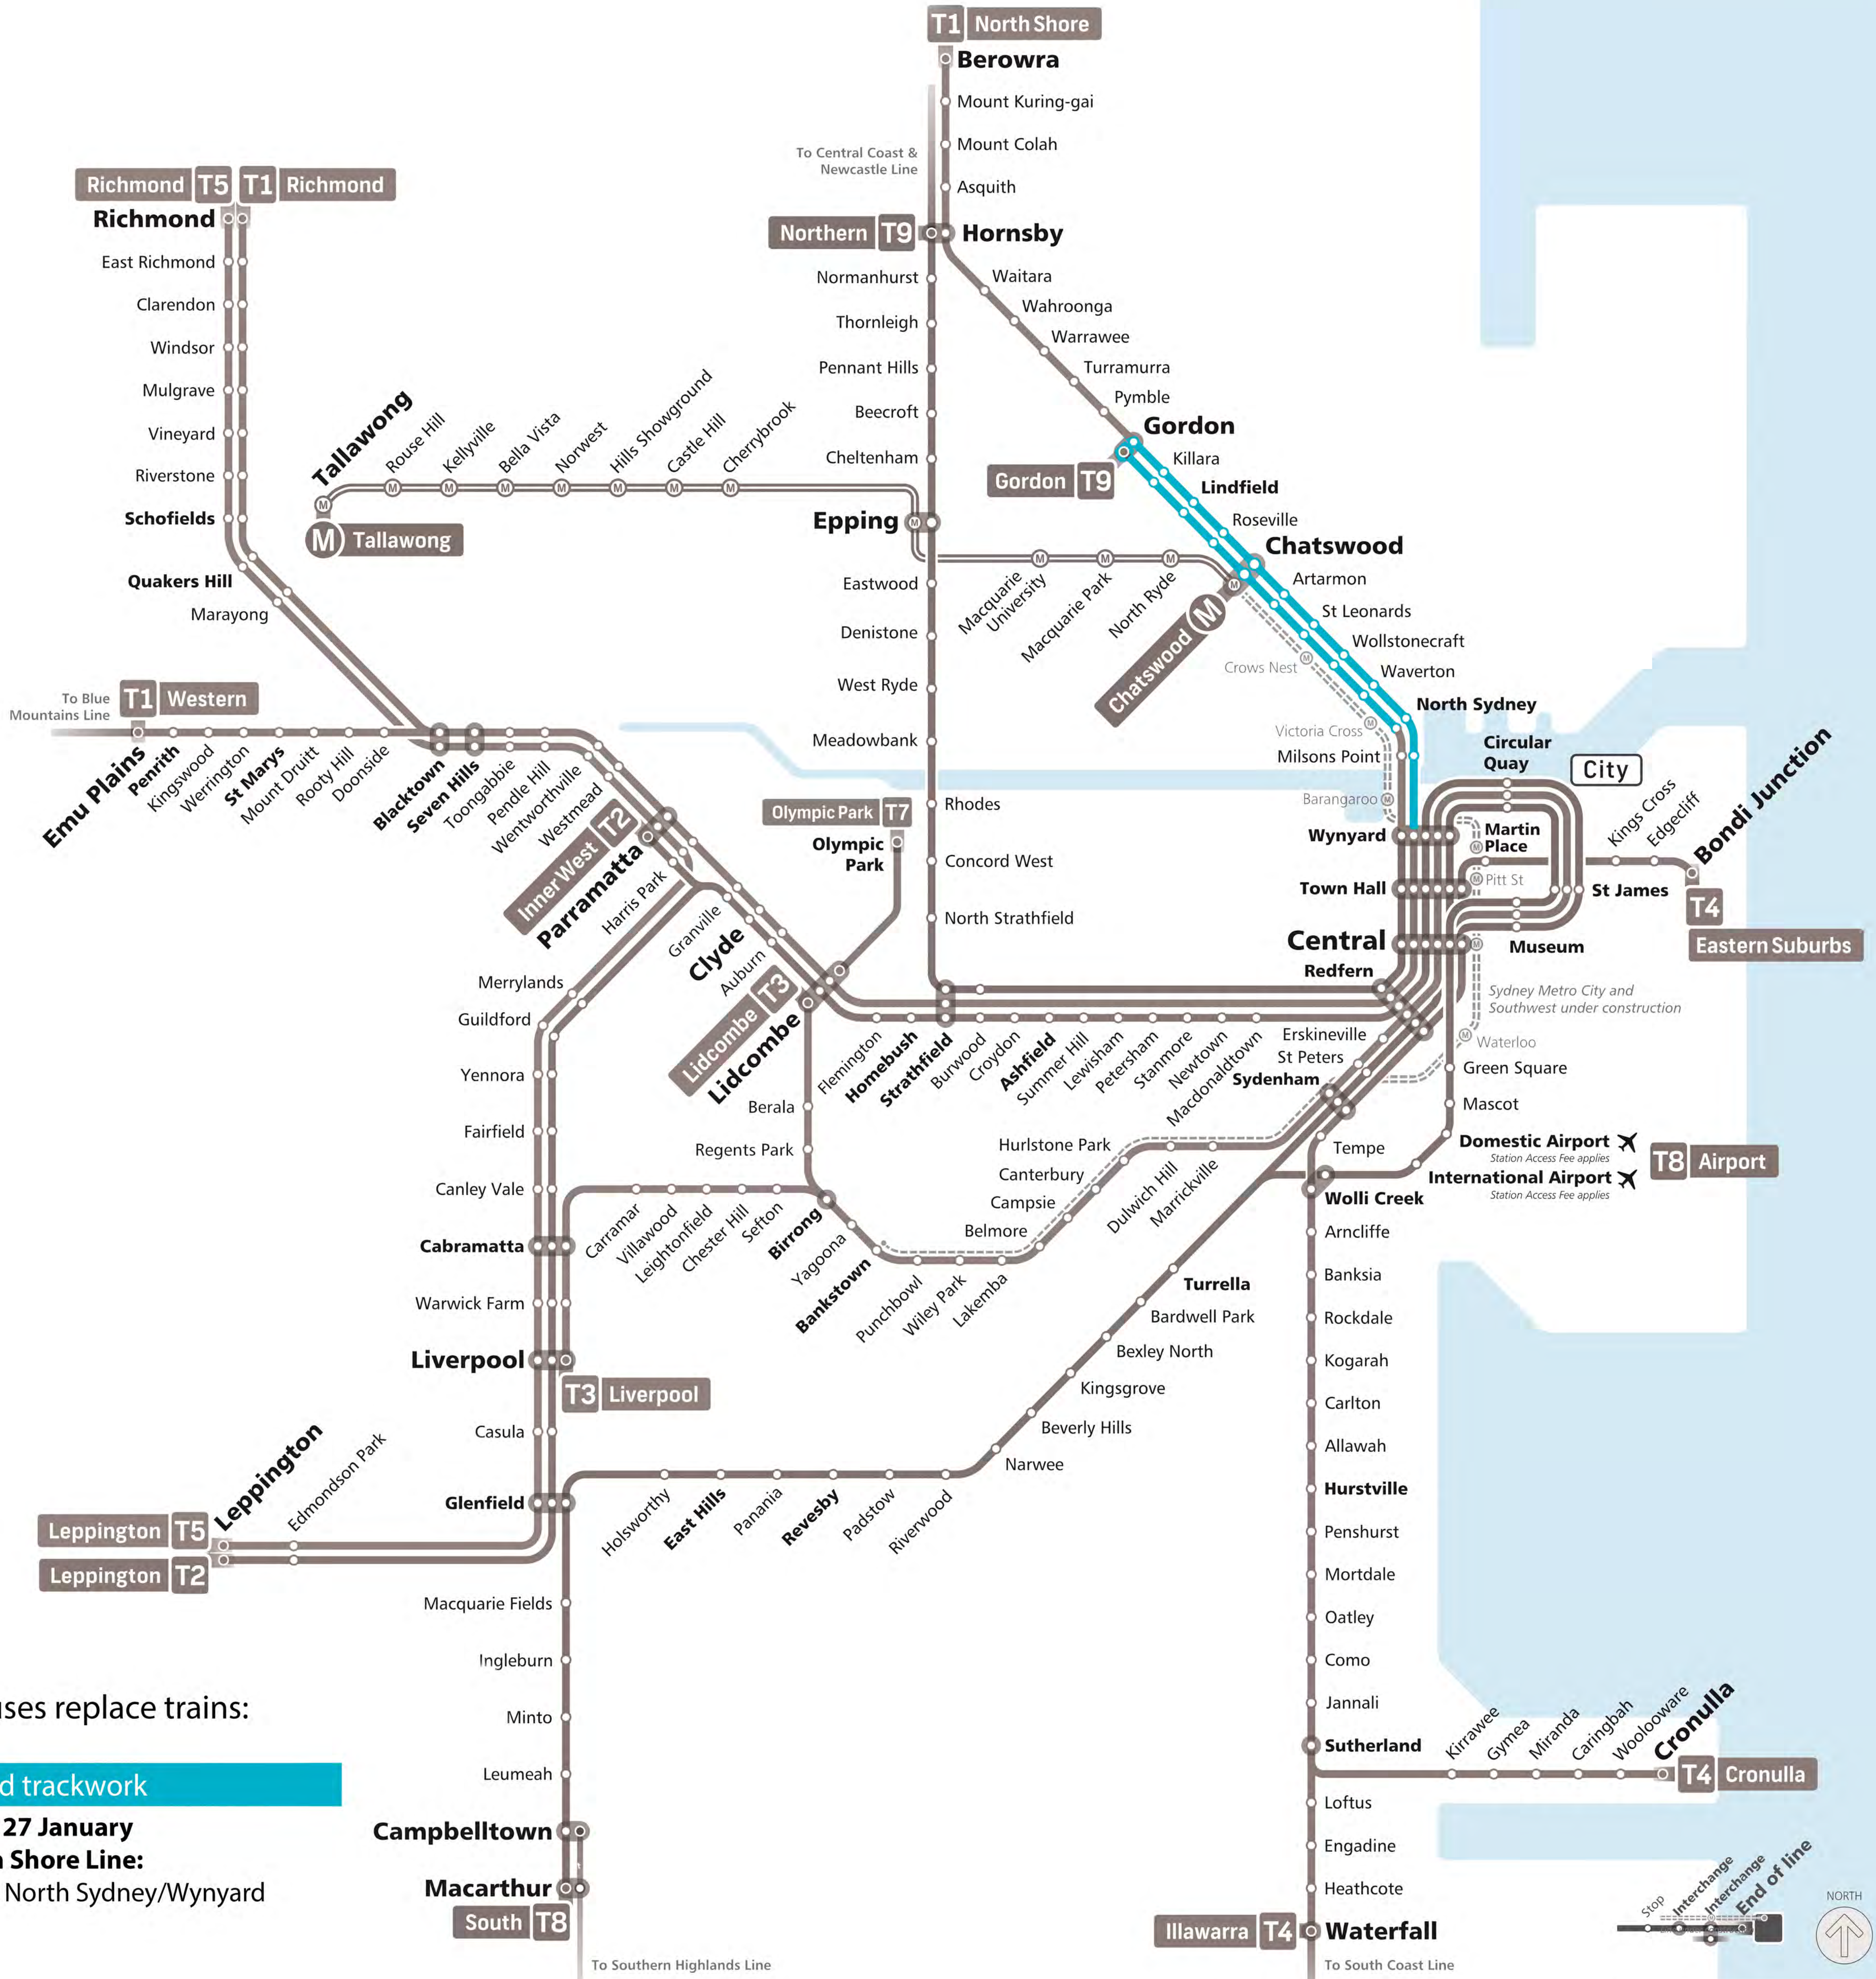

Trackwork Bussing Map

Monday 20 - Monday 27 January

Click on the shaded area for further information about the planned trackwork

B Buses replace trains:

Weekend trackwork

Monday 27 January
T1 North Shore Line:

Gordon - North Sydney/Wynyard

Please note:
 This map indicates where buses replace Metro and Sydney Trains services. Trackwork may also affect trains on other lines.
 Buses may also replace trains on the NSW TrainLink network.

Visit transportnsw.info

Check timetables and trip planners for train services and connections

Intercity Trackwork Bussing Map

Monday 20 - Monday 27 January

Click on the shaded area for further information about the planned trackwork

B Buses replace trains:

Major weekday trackwork

From 3.40pm Monday 20 until 2am Friday 24 January

South Coast Line:
Bomaderry - Kiama

Please note:
This map indicates where buses replace NSW TrainLink Intercity train services. Trackwork may also affect trains on other lines. Buses may also replace trains on the Sydney Trains network.