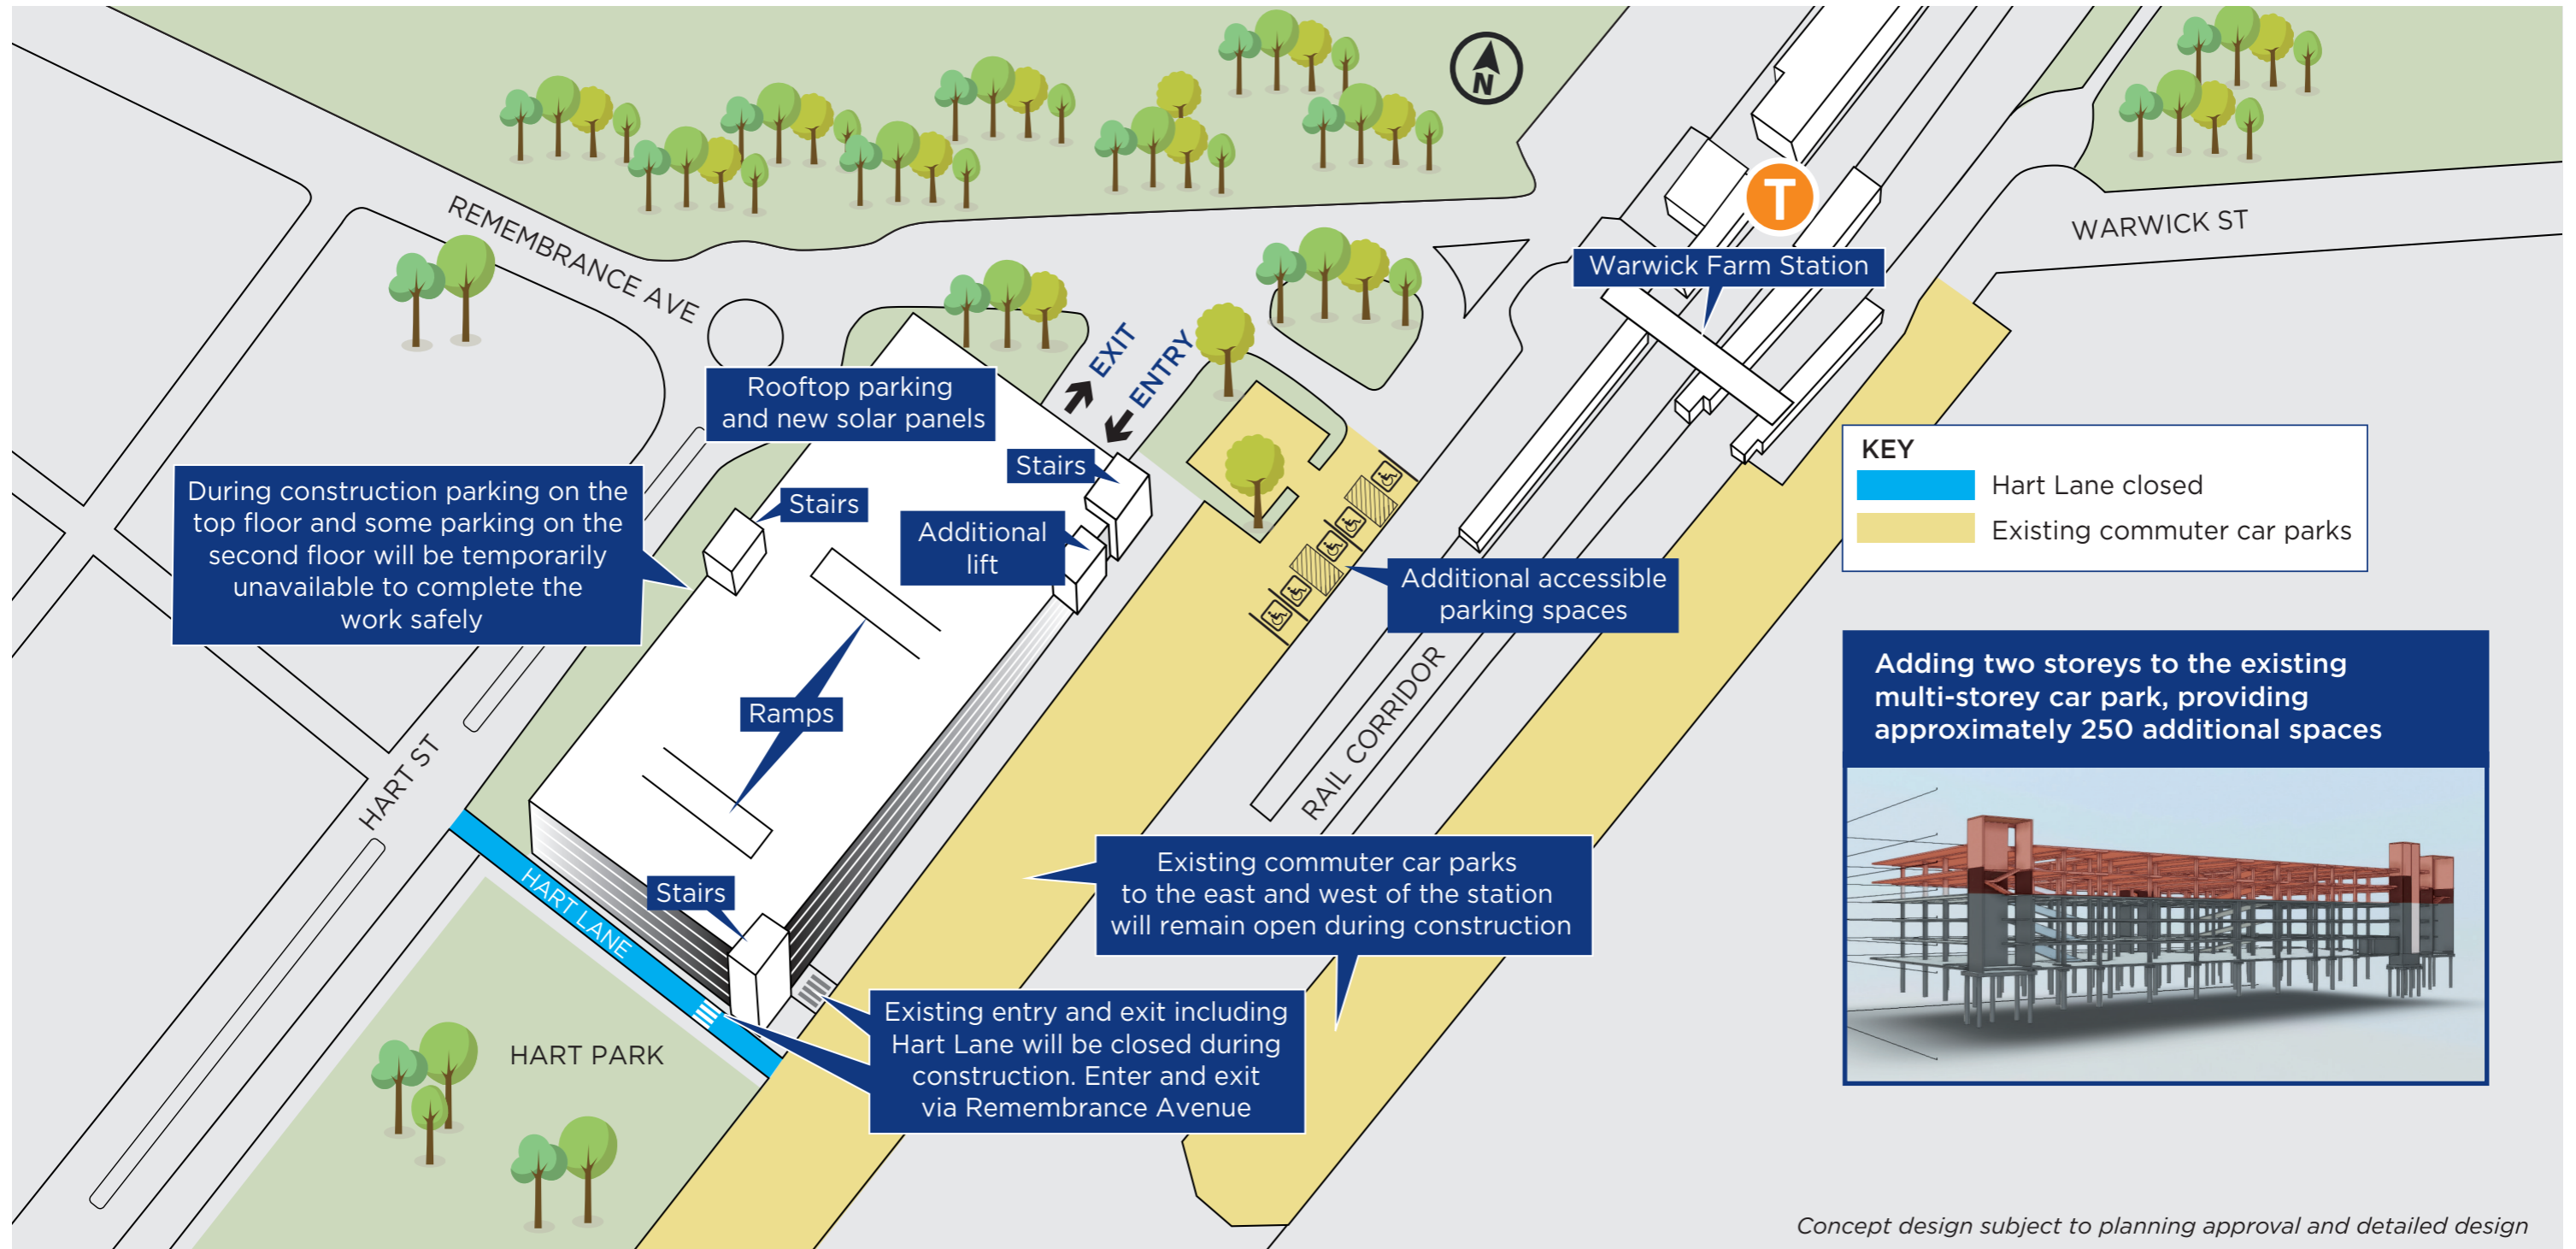

# Warwick Farm | Commuter Car Park Concept Design

Approximately 250 additional parking spaces are proposed

For more information call 1800 684 490 • Email [projects@transport.nsw.gov.au](mailto:projects@transport.nsw.gov.au) or visit [transport.nsw.gov.au/warwickfarm](http://transport.nsw.gov.au/warwickfarm)