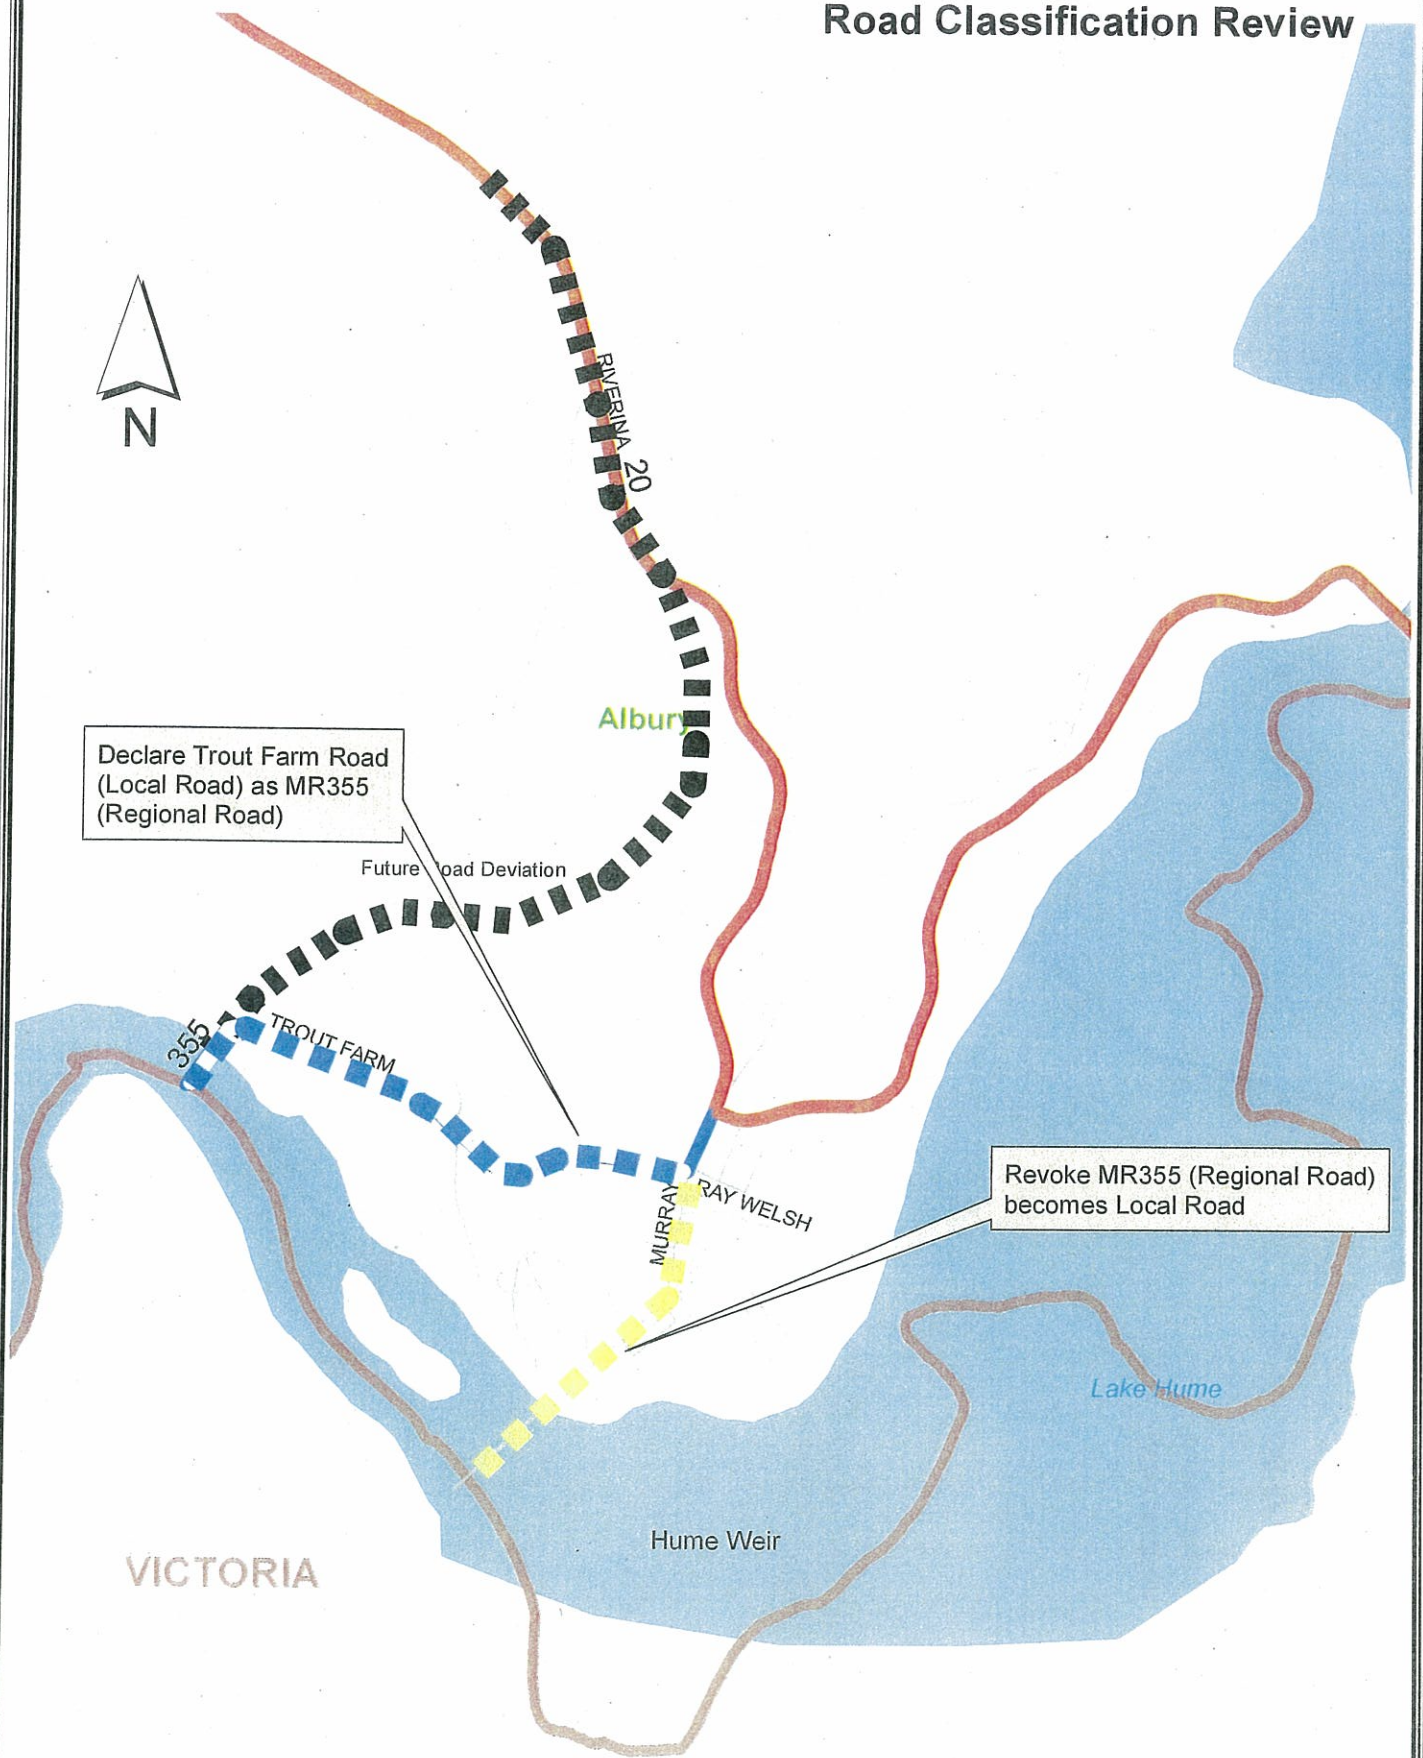

Albury Council Road Classification Review

Declare Trout Farm Road
(Local Road) as MR355
(Regional Road)

Future Road Deviation

Revoke MR355 (Regional Road)
becomes Local Road

- State Road
- Regional Road
- Local Road
- Proposed Regional Road
- Proposed Local Road

0 0.125 0.25 0.5 0.75 1 Kilometers

Cootamundra Council Road Classification Review

Local Road declare as part of
MR235 (Regional Road)

Local Road declare as
MR78 Olympic Highway
(State Road)

MR78 Olympic Highway (State Road)
Revoke becomes Local Road

Redeclare MR87 (Regional Road)
as MR78 (State Road)

- State Road
- Regional Road
- Local Road
- Proposed State Road
- Proposed Regional Road
- Proposed Local Road

Greater Hume Council Reclassification of Roads

Gundagai and Tumut Councils Road Classification Review

Revoke section of MR280 (Regional Road) becomes a Local Road

- State Roads
- Regional Roads
- Local Roads
- Proposed Local Roads

Lockhart Council Road Classification Review