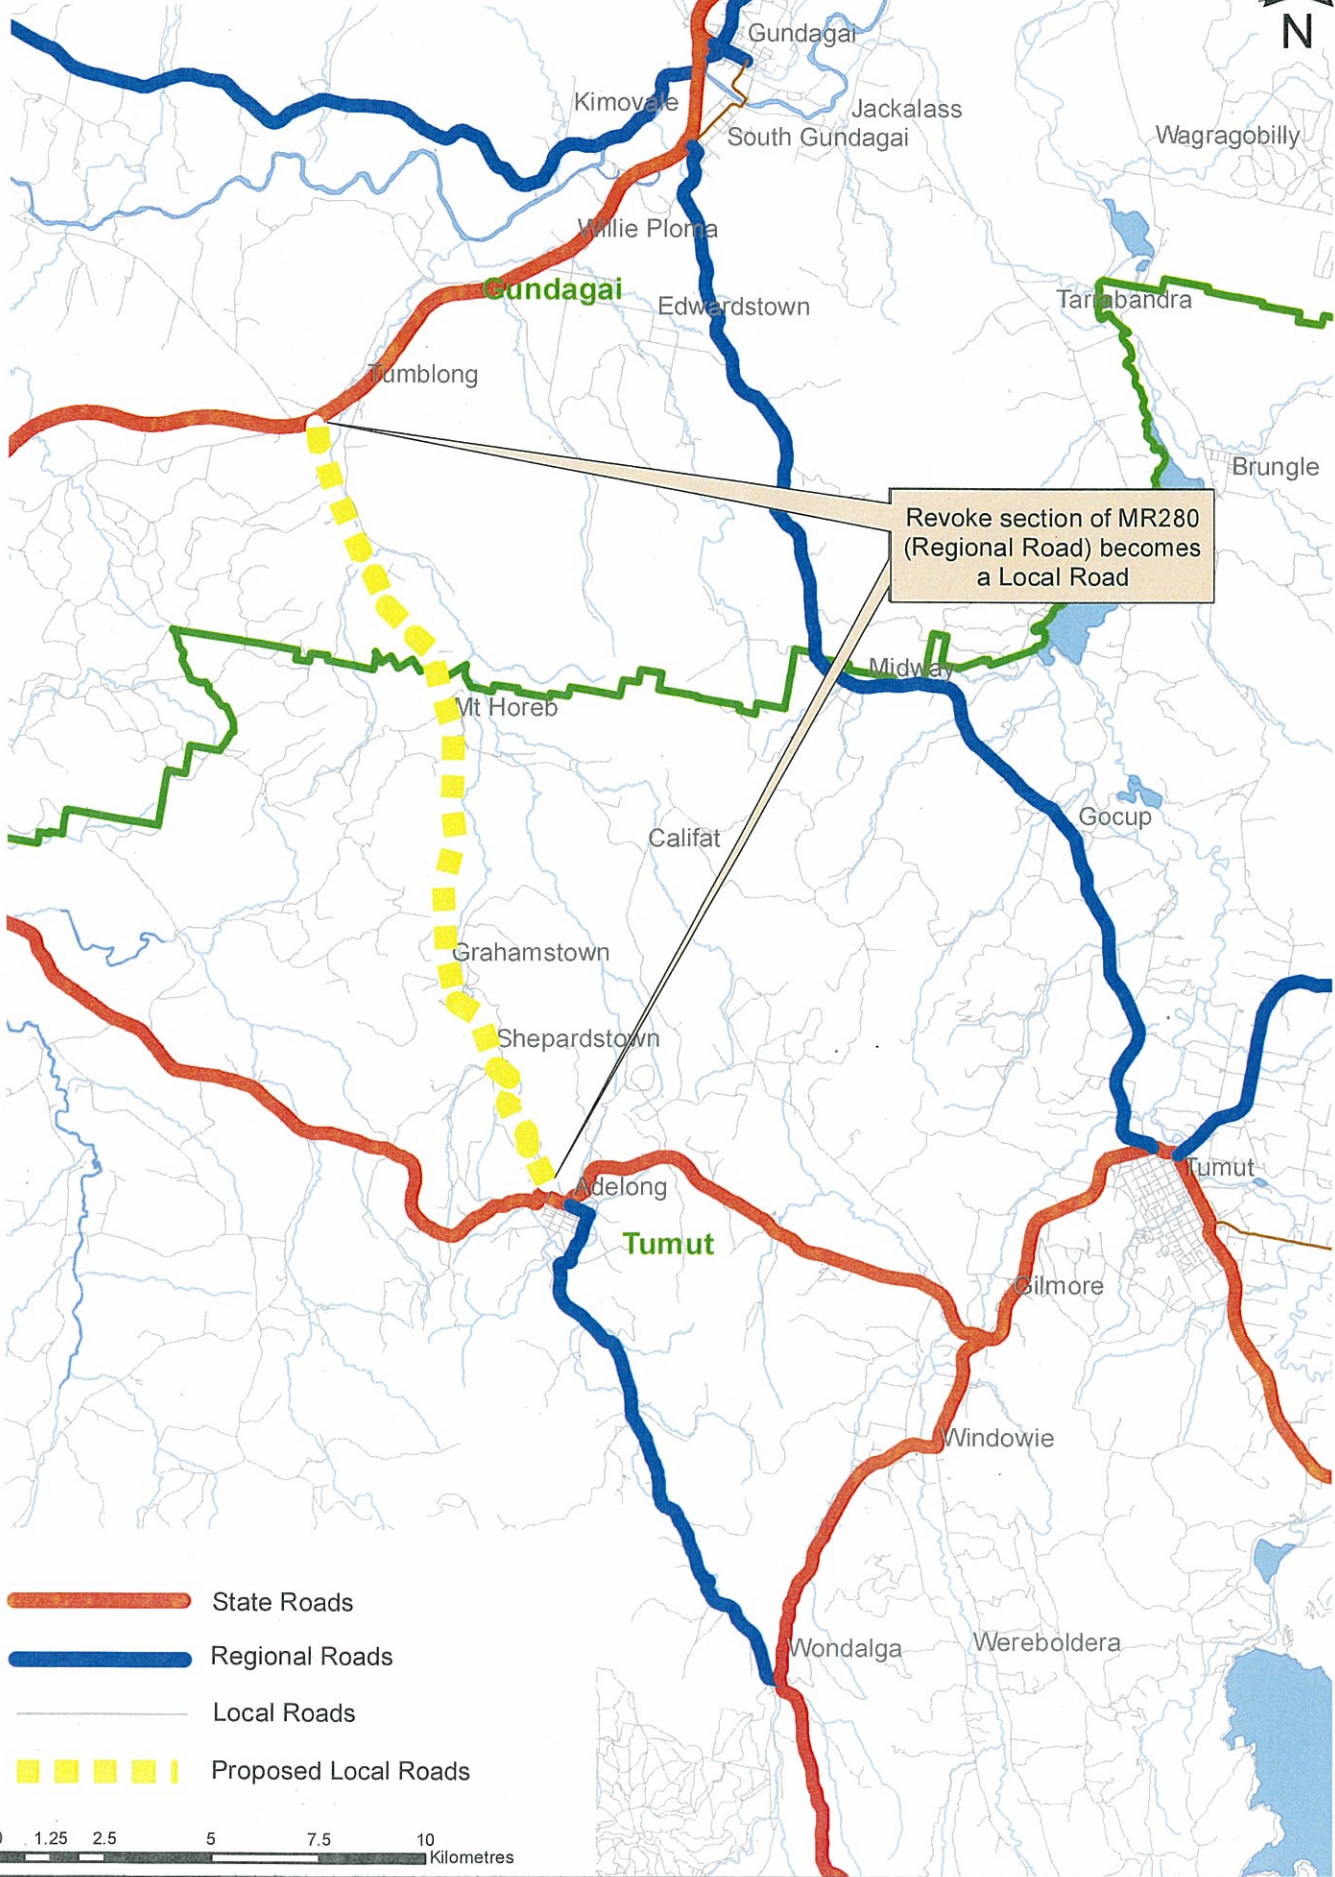

Albury Council Road Classification Review

Declare Trout Farm Road
(Local Road) as MR355
(Regional Road)

Future Road Deviation

Revoke MR355 (Regional Road)
becomes Local Road

- State Road
- Regional Road
- Local Road
- Proposed Regional Road
- Proposed Local Road

0 0.125 0.25 0.5 0.75 1 Kilometers

Cootamundra Council Road Classification Review

Local Road declare as part of
MR235 (Regional Road)

Local Road declare as
MR78 Olympic Highway
(State Road)

MR78 Olympic Highway (State Road)
Revoke becomes Local Road

Redeclare MR87 (Regional Road)
as MR78 (State Road)

- State Road
- Regional Road
- Local Road
- Proposed State Road
- Proposed Regional Road
- Proposed Local Road

Greater Hume Council Reclassification of Roads

Gundagai and Tumut Councils Road Classification Review

Revoke section of MR280 (Regional Road) becomes a Local Road

- State Roads
- Regional Roads
- Local Roads
- Proposed Local Roads

Lockhart Council Road Classification Review