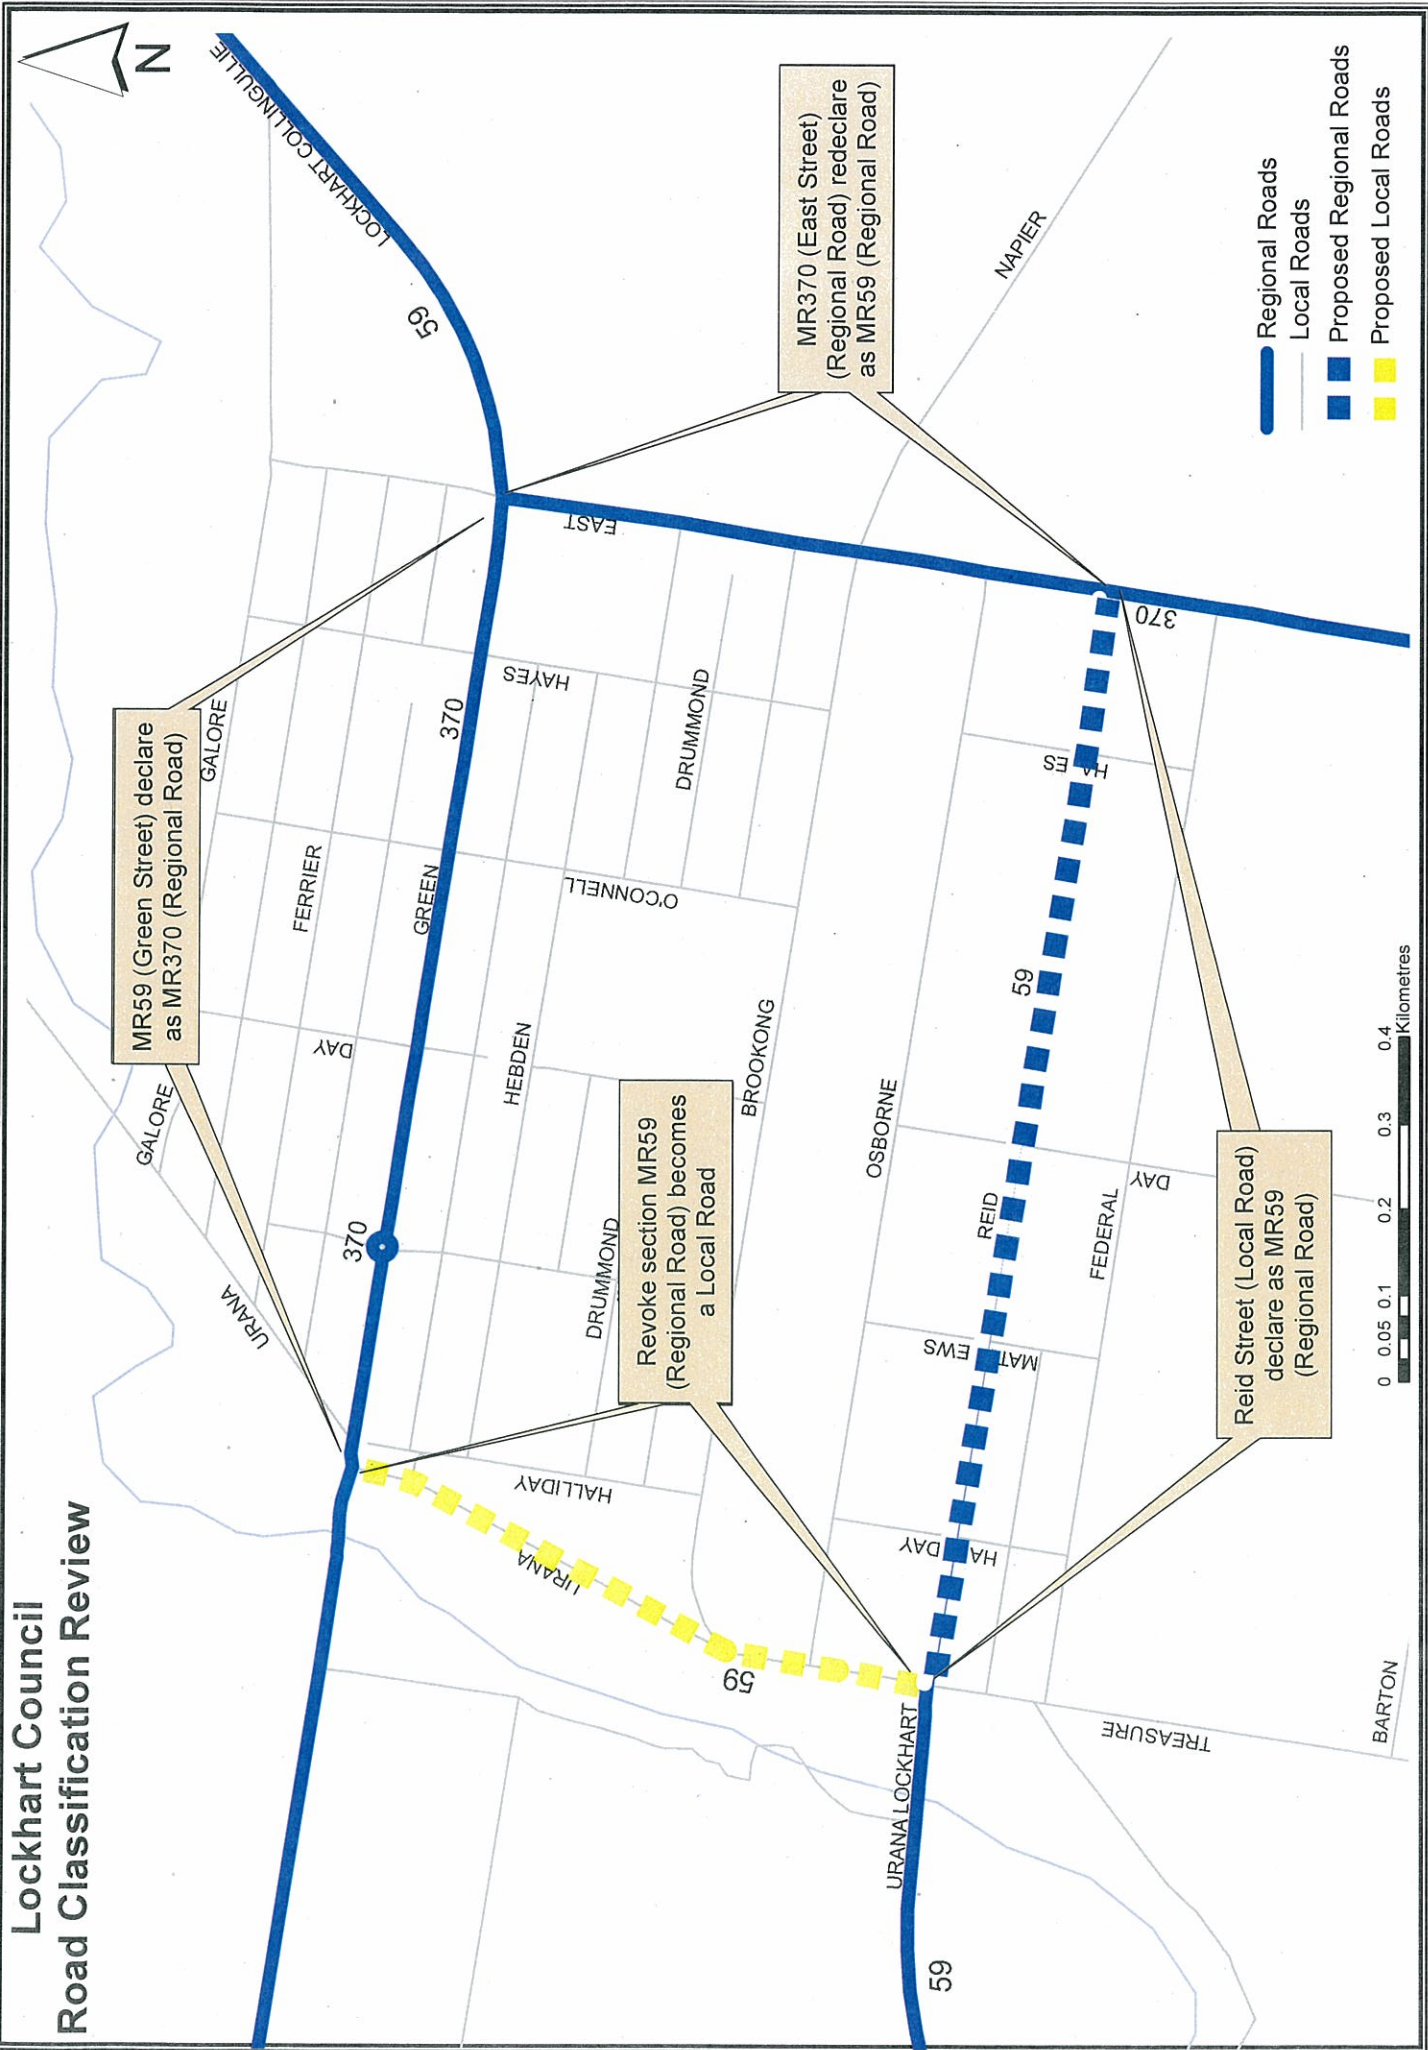

0 0.125 0.25 0.5 0.75 1 Kilometers

Cootamundra Council Road Classification Review

Local Road declare as part of
MR235 (Regional Road)

Local Road declare as
MR78 Olympic Highway
(State Road)

MR78 Olympic Highway (State Road)
Revoke becomes Local Road

Gundagai and Tumut Councils Road Classification Review

Revoke section of MR280 (Regional Road) becomes a Local Road

- State Roads
- Regional Roads
- Local Roads
- Proposed Local Roads

Lockhart Council Road Classification Review