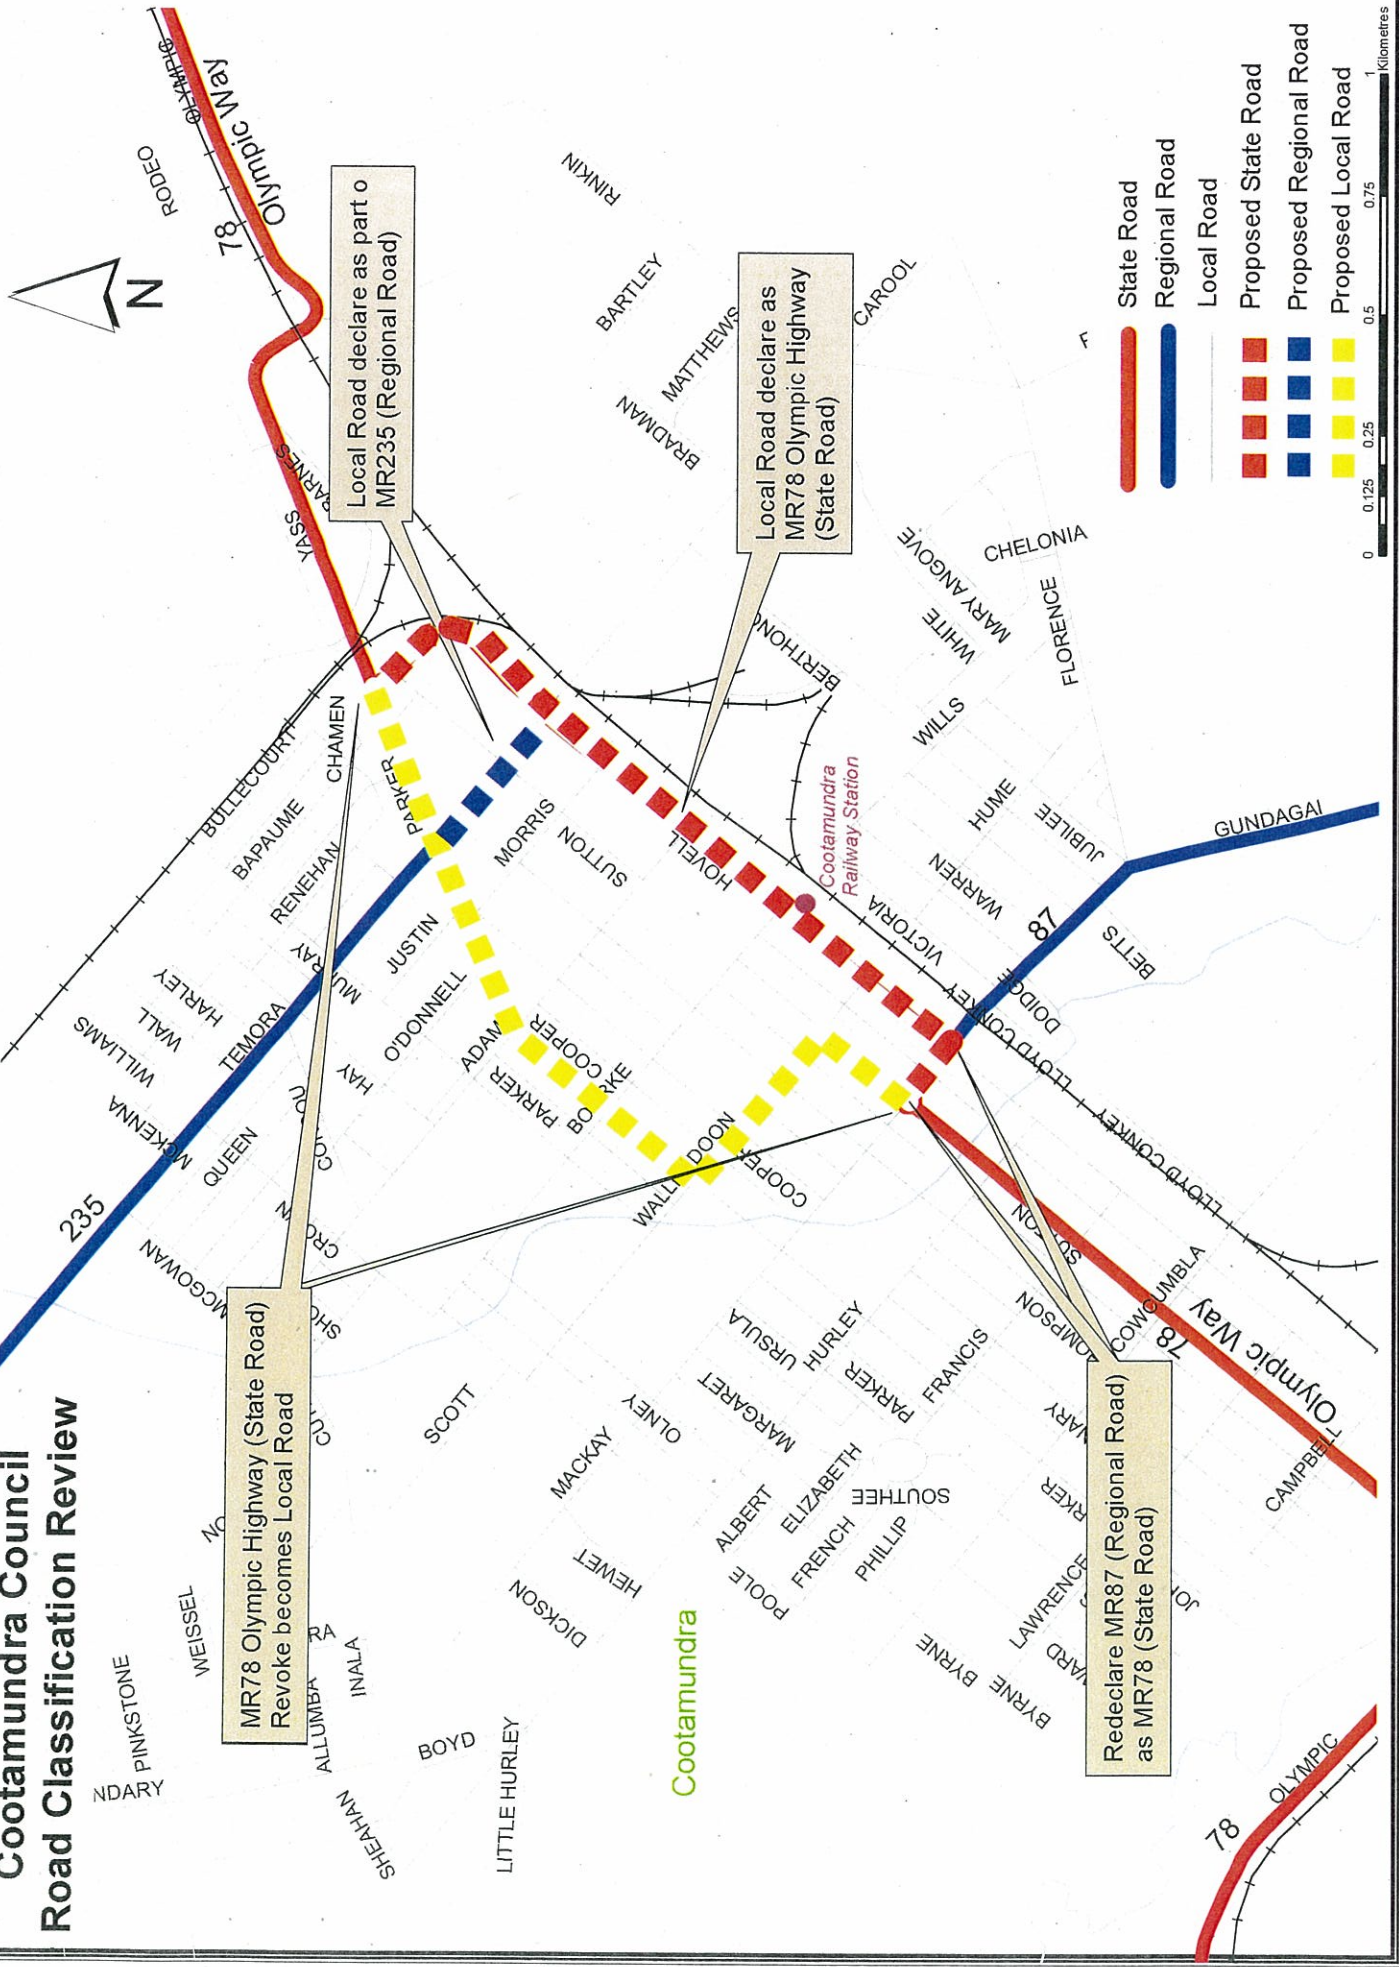

Albury Council Road Classification Review

Declare Trout Farm Road
(Local Road) as MR355
(Regional Road)

Future Road Deviation

Revoke MR355 (Regional Road)
becomes Local Road

- State Road
- Regional Road
- Local Road
- Proposed Regional Road
- Proposed Local Road

0 0.125 0.25 0.5 0.75 1 Kilometers

Cootamundra Council Road Classification Review

Local Road declare as part of
MR235 (Regional Road)

Local Road declare as
MR78 Olympic Highway
(State Road)

MR78 Olympic Highway (State Road)
Revoke becomes Local Road

Redeclare MR87 (Regional Road)
as MR78 (State Road)

- State Road
- Regional Road
- Local Road
- Proposed State Road
- Proposed Regional Road
- Proposed Local Road

Greater Hume Council Reclassification of Roads

Gundagai and Tumut Councils Road Classification Review

Revoke section of MR280 (Regional Road) becomes a Local Road

- State Roads
- Regional Roads
- Local Roads
- Proposed Local Roads

Lockhart Council Road Classification Review