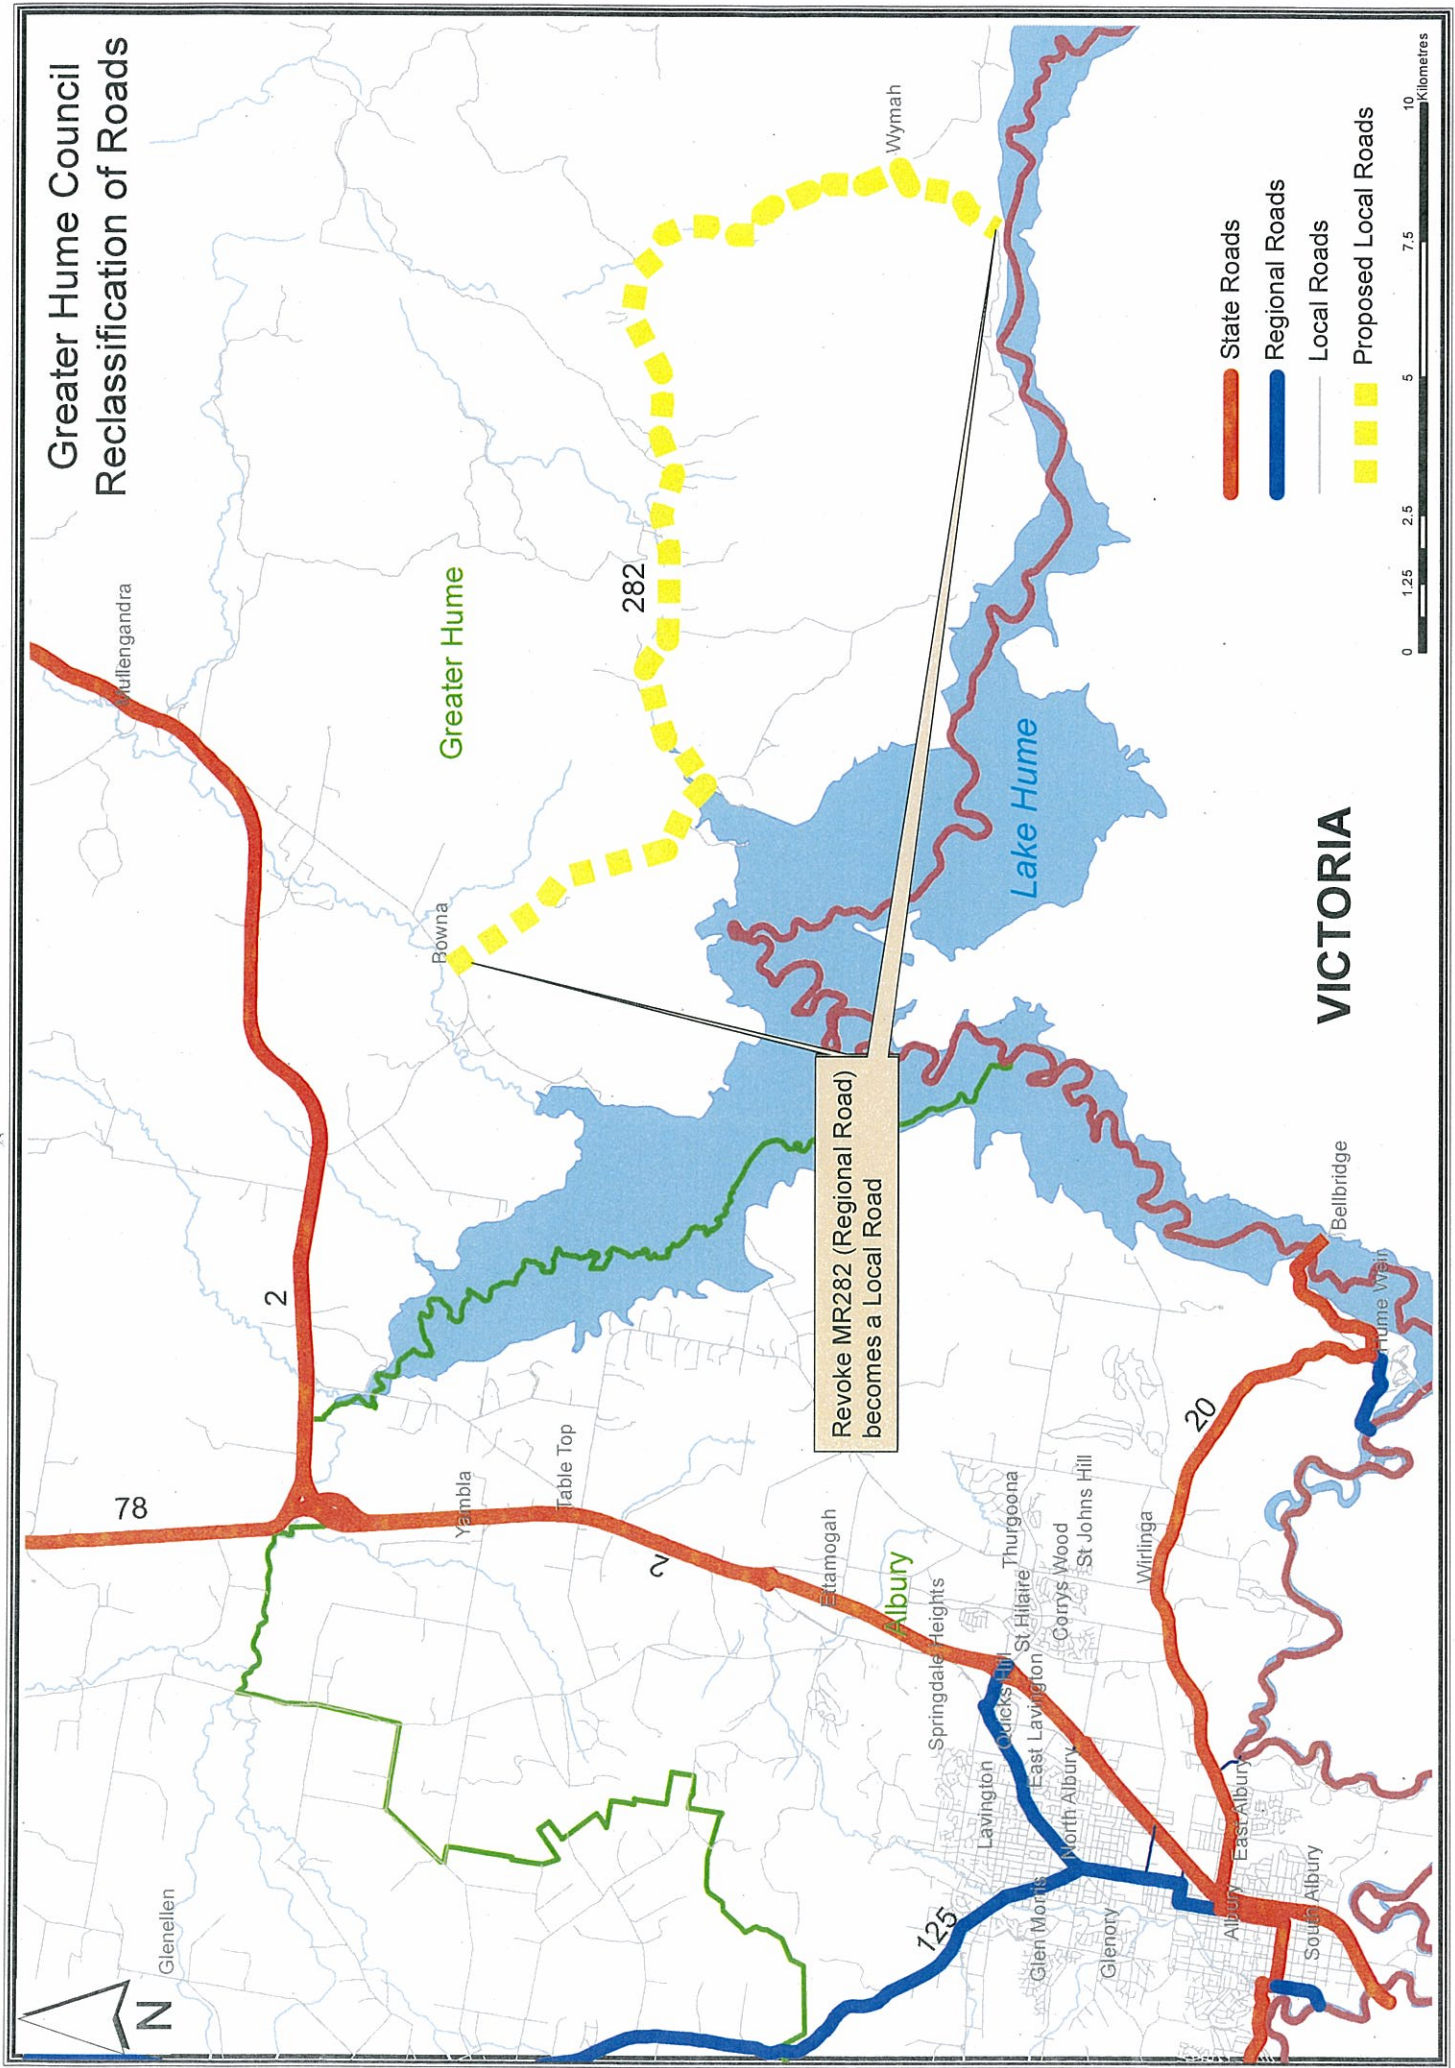

Albury Council Road Classification Review

Declare Trout Farm Road
(Local Road) as MR355
(Regional Road)

Future Road Deviation

Revoke MR355 (Regional Road)
becomes Local Road

- State Road
- Regional Road
- Local Road
- Proposed Regional Road
- Proposed Local Road

0 0.125 0.25 0.5 0.75 1 Kilometers

Cootamundra Council Road Classification Review

Local Road declare as part of
MR235 (Regional Road)

Local Road declare as
MR78 Olympic Highway
(State Road)

MR78 Olympic Highway (State Road)
Revoke becomes Local Road

Redeclare MR87 (Regional Road)
as MR78 (State Road)

- State Road
- Regional Road
- Local Road
- Proposed State Road
- Proposed Regional Road
- Proposed Local Road

Greater Hume Council Reclassification of Roads

Gundagai and Tumut Councils Road Classification Review

Revoke section of MR280 (Regional Road) becomes a Local Road

- State Roads
- Regional Roads
- Local Roads
- Proposed Local Roads

Lockhart Council Road Classification Review