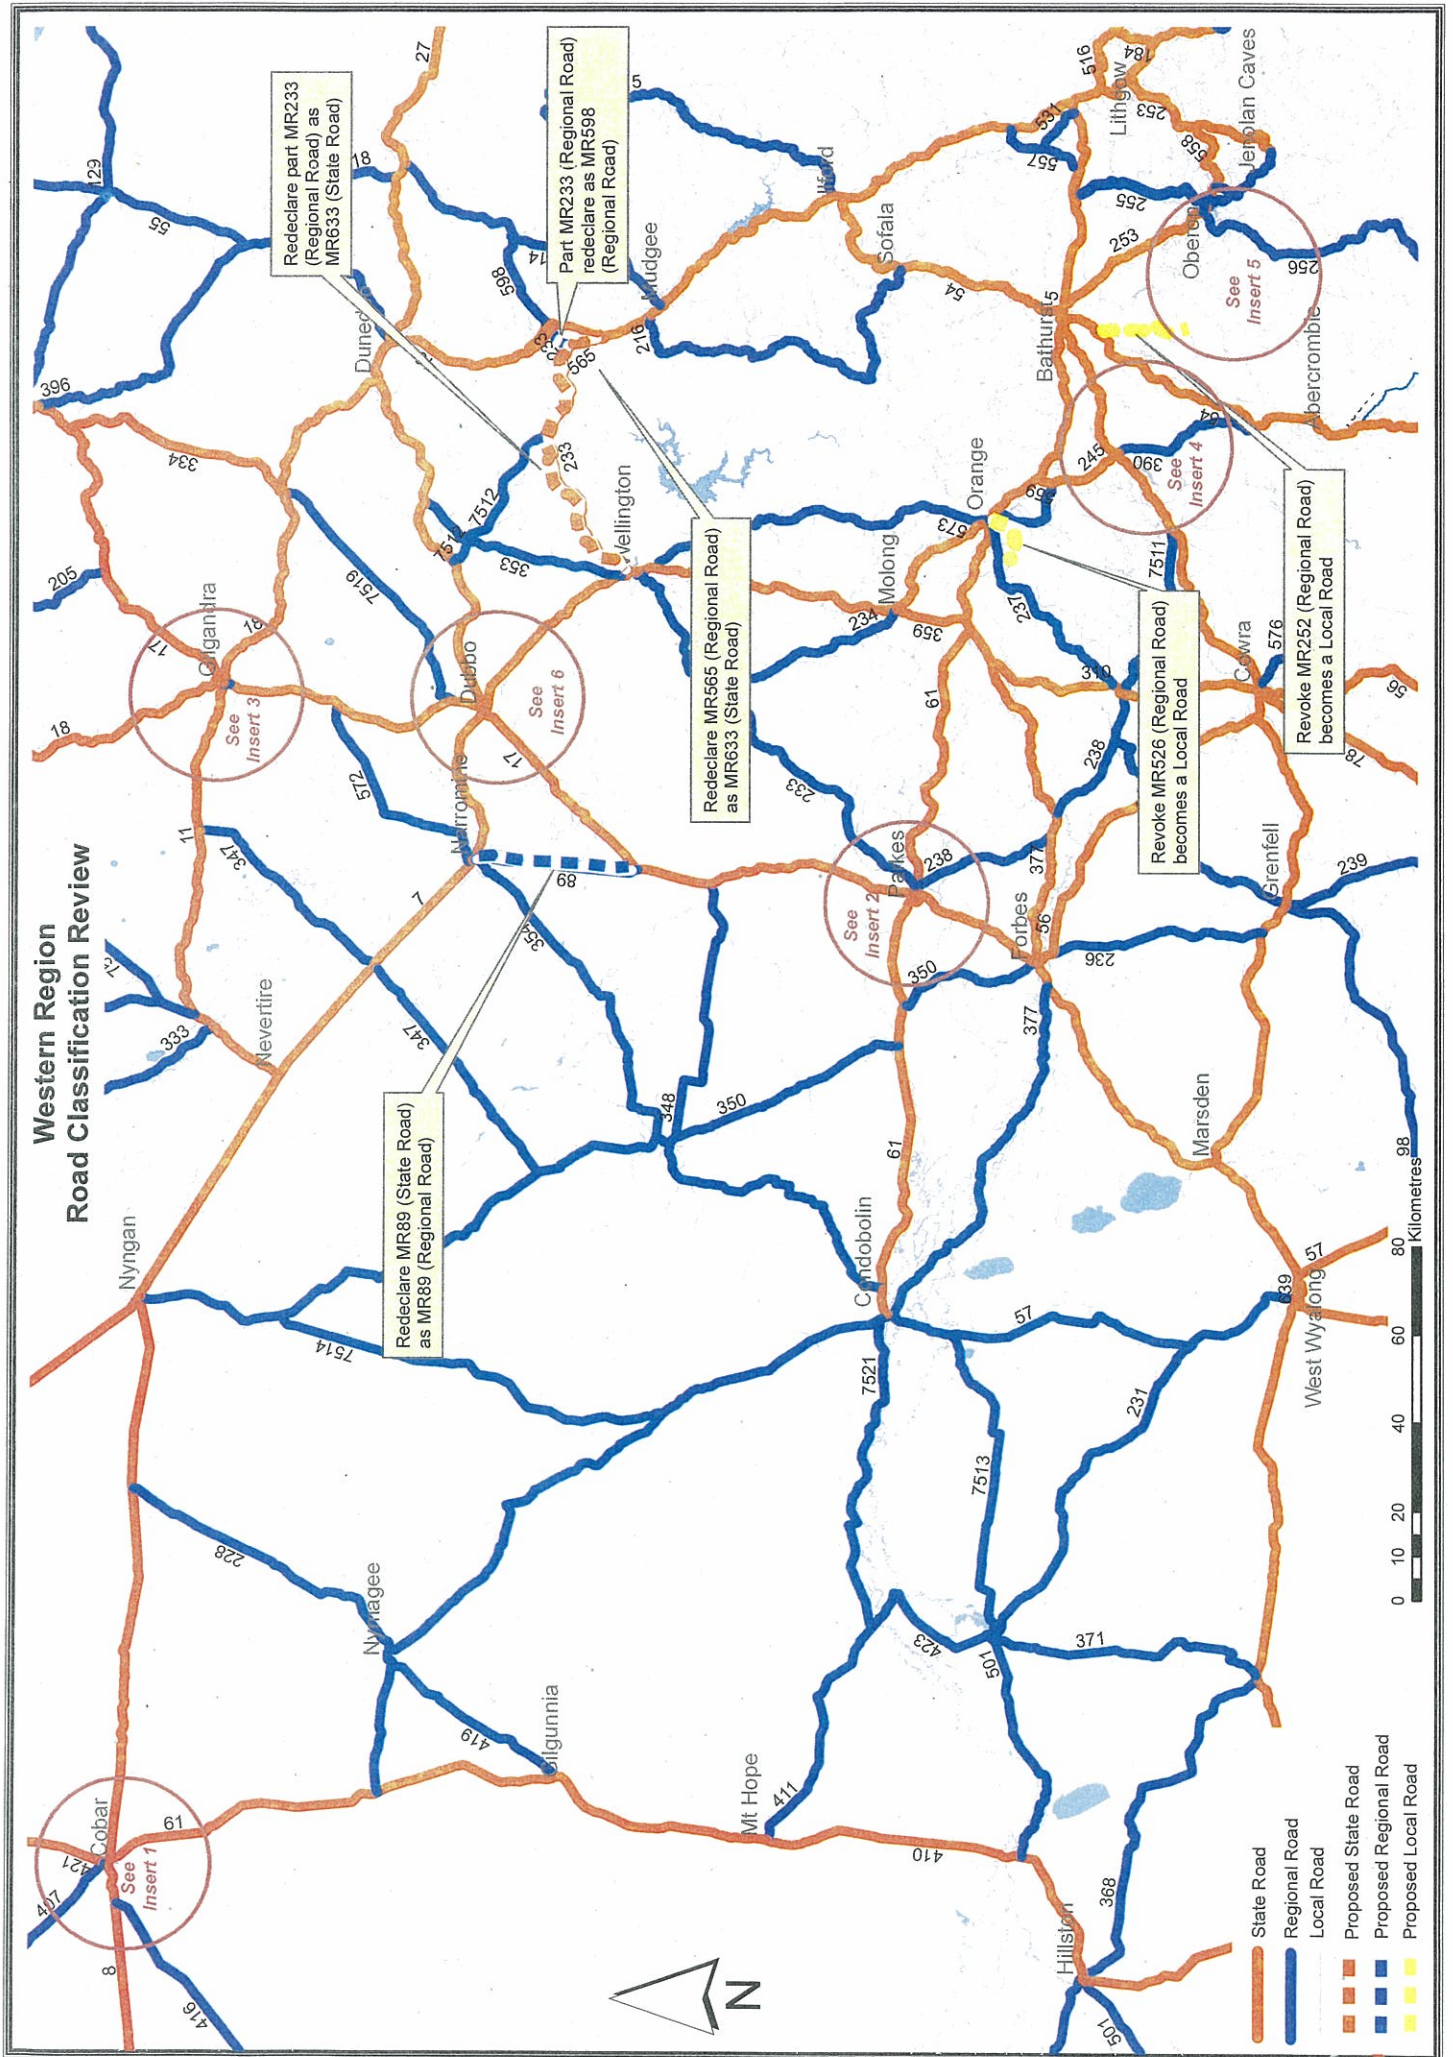

# Western Region Road Classification Review

# Moree Freight Access

# Moree Plains

- State Roads
- Local Roads
- Proposed Regional Roads
- Proposed Local Roads

Bullus/Tycannah Roads become Regional Road 7527

Thompson Street (Local Road) becomes Regional Road 7525

Regional Road 7502 becomes Local Road