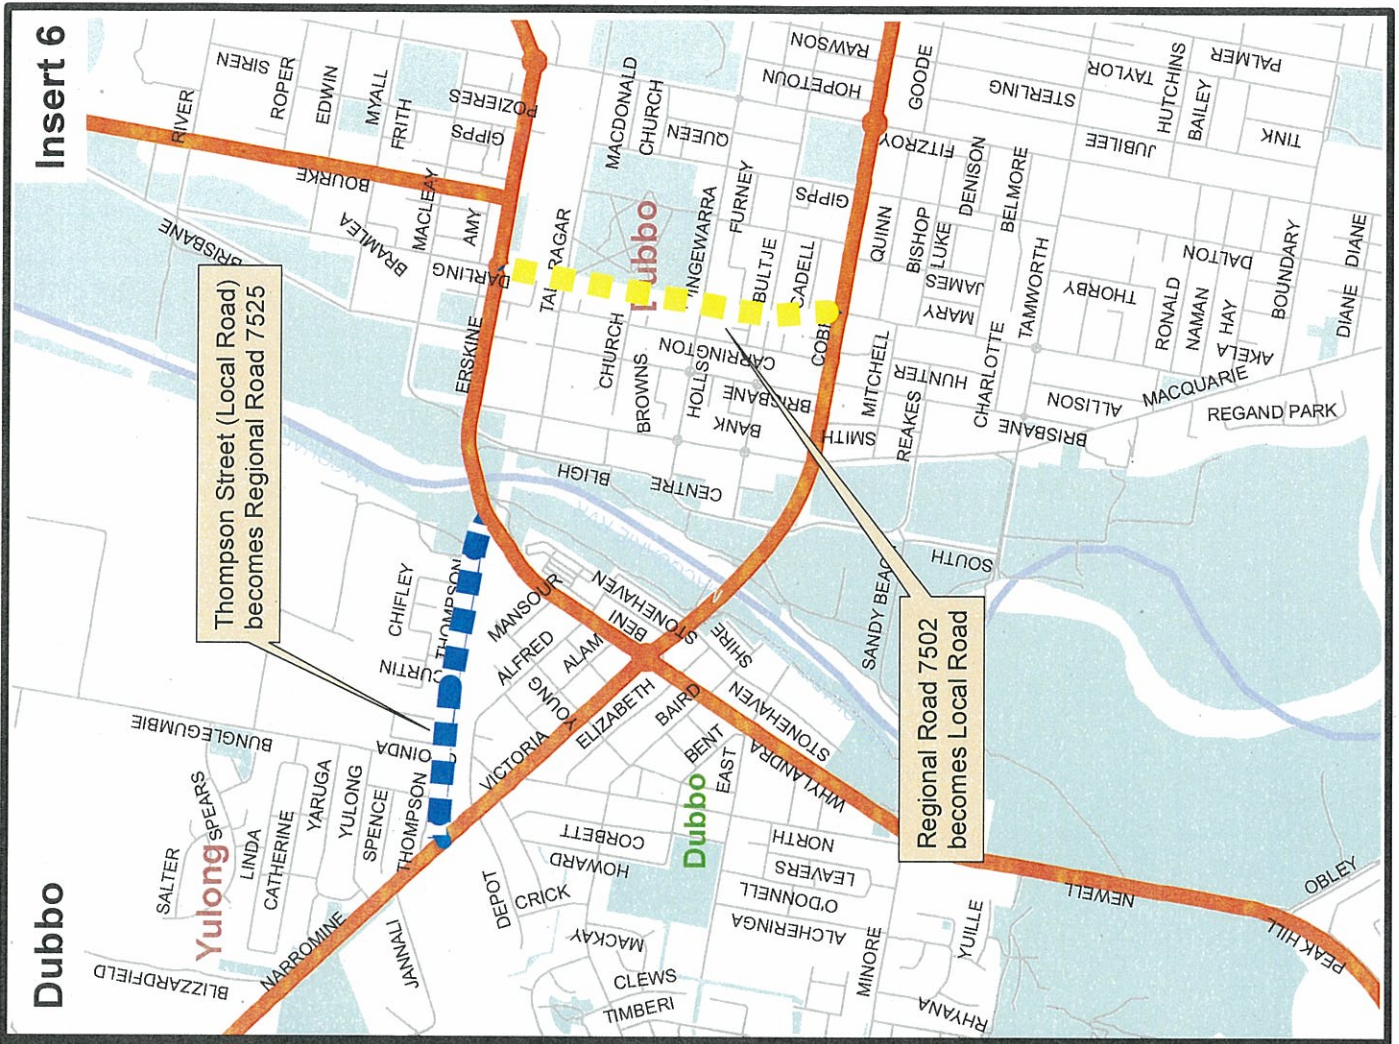

Insert 6

Dubbo

Moree Freight Access