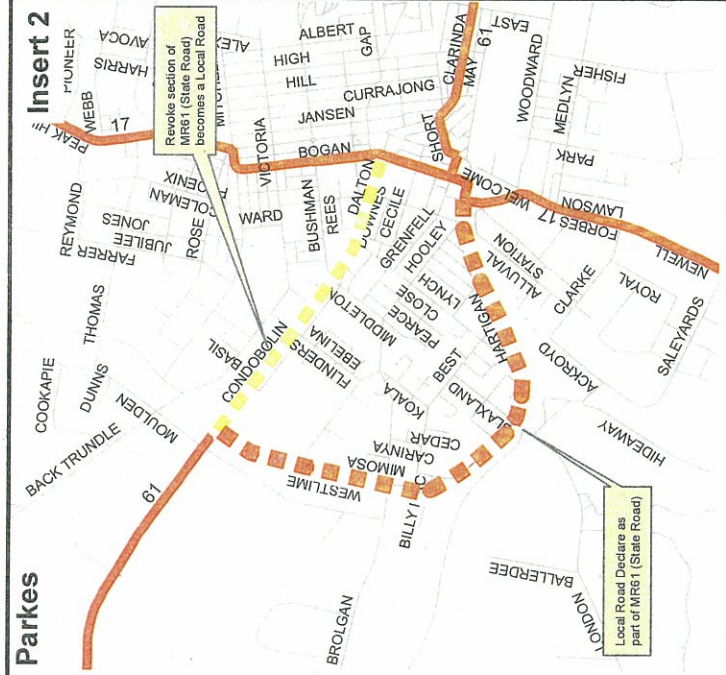

# Western Region Road Classification Review

# Moree Freight Access

# Moree Plains

- State Roads
- Local Roads
- Proposed Regional Roads
- Proposed Local Roads

Bullus/Tycannah Roads become Regional Road 7527

Thompson Street (Local Road) becomes Regional Road 7525

Regional Road 7502 becomes Local Road