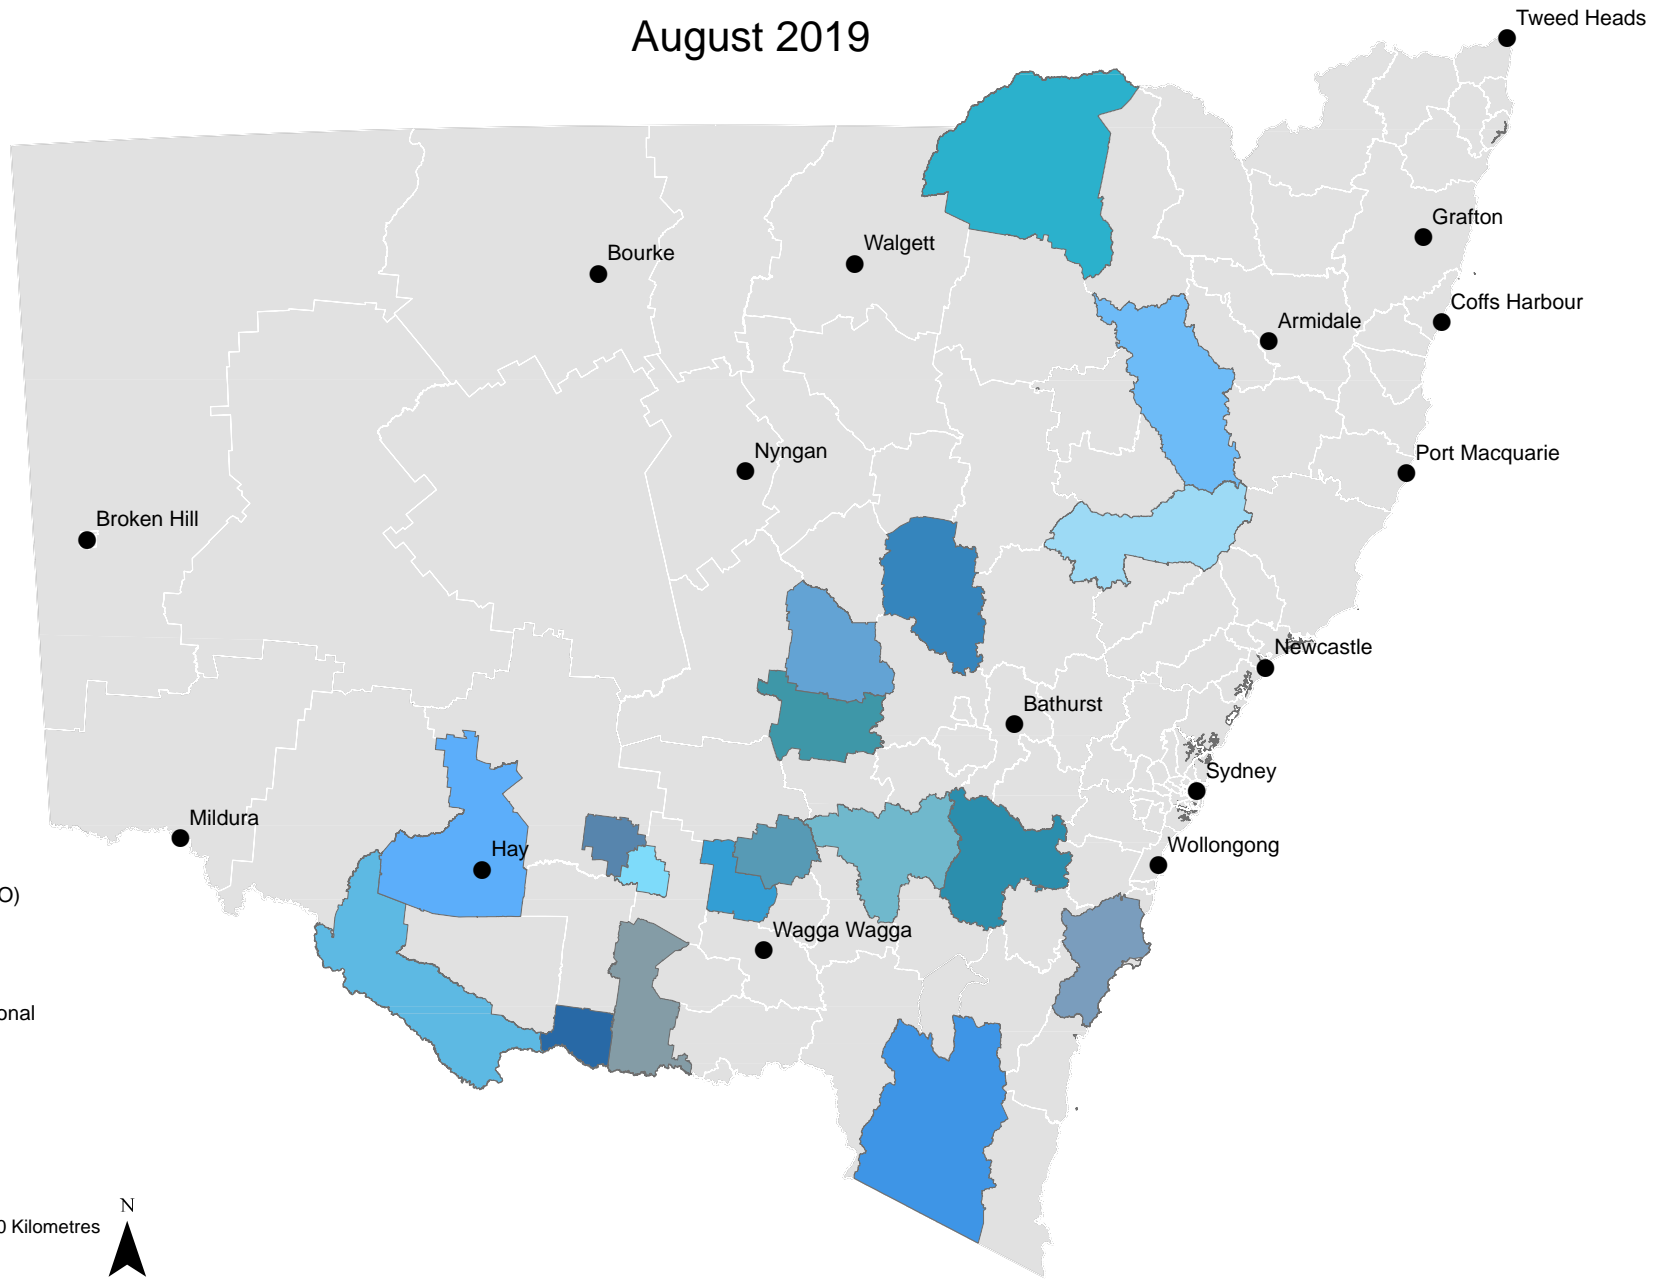

Councils participating in the Farm Gate Access Pilot

August 2019

Legend

● Regional Centres

Pilot Councils

- Berrigan (RAMJO)
- Coolamon
- Dubbo Regional
- Federation (RAMJO)
- Forbes
- Griffith (RAMJO)
- Hay (RAMJO)
- Hilltops
- Leeton (RAMJO)
- Moree Plains
- Murray River (RAMJO)
- Parkes
- Shoalhaven
- Snowy Monaro Regional
- Tamworth Regional
- Temora
- Upper Hunter
- Upper Lachlan

*RAMJO - Riverina and Murray Joint Organisation