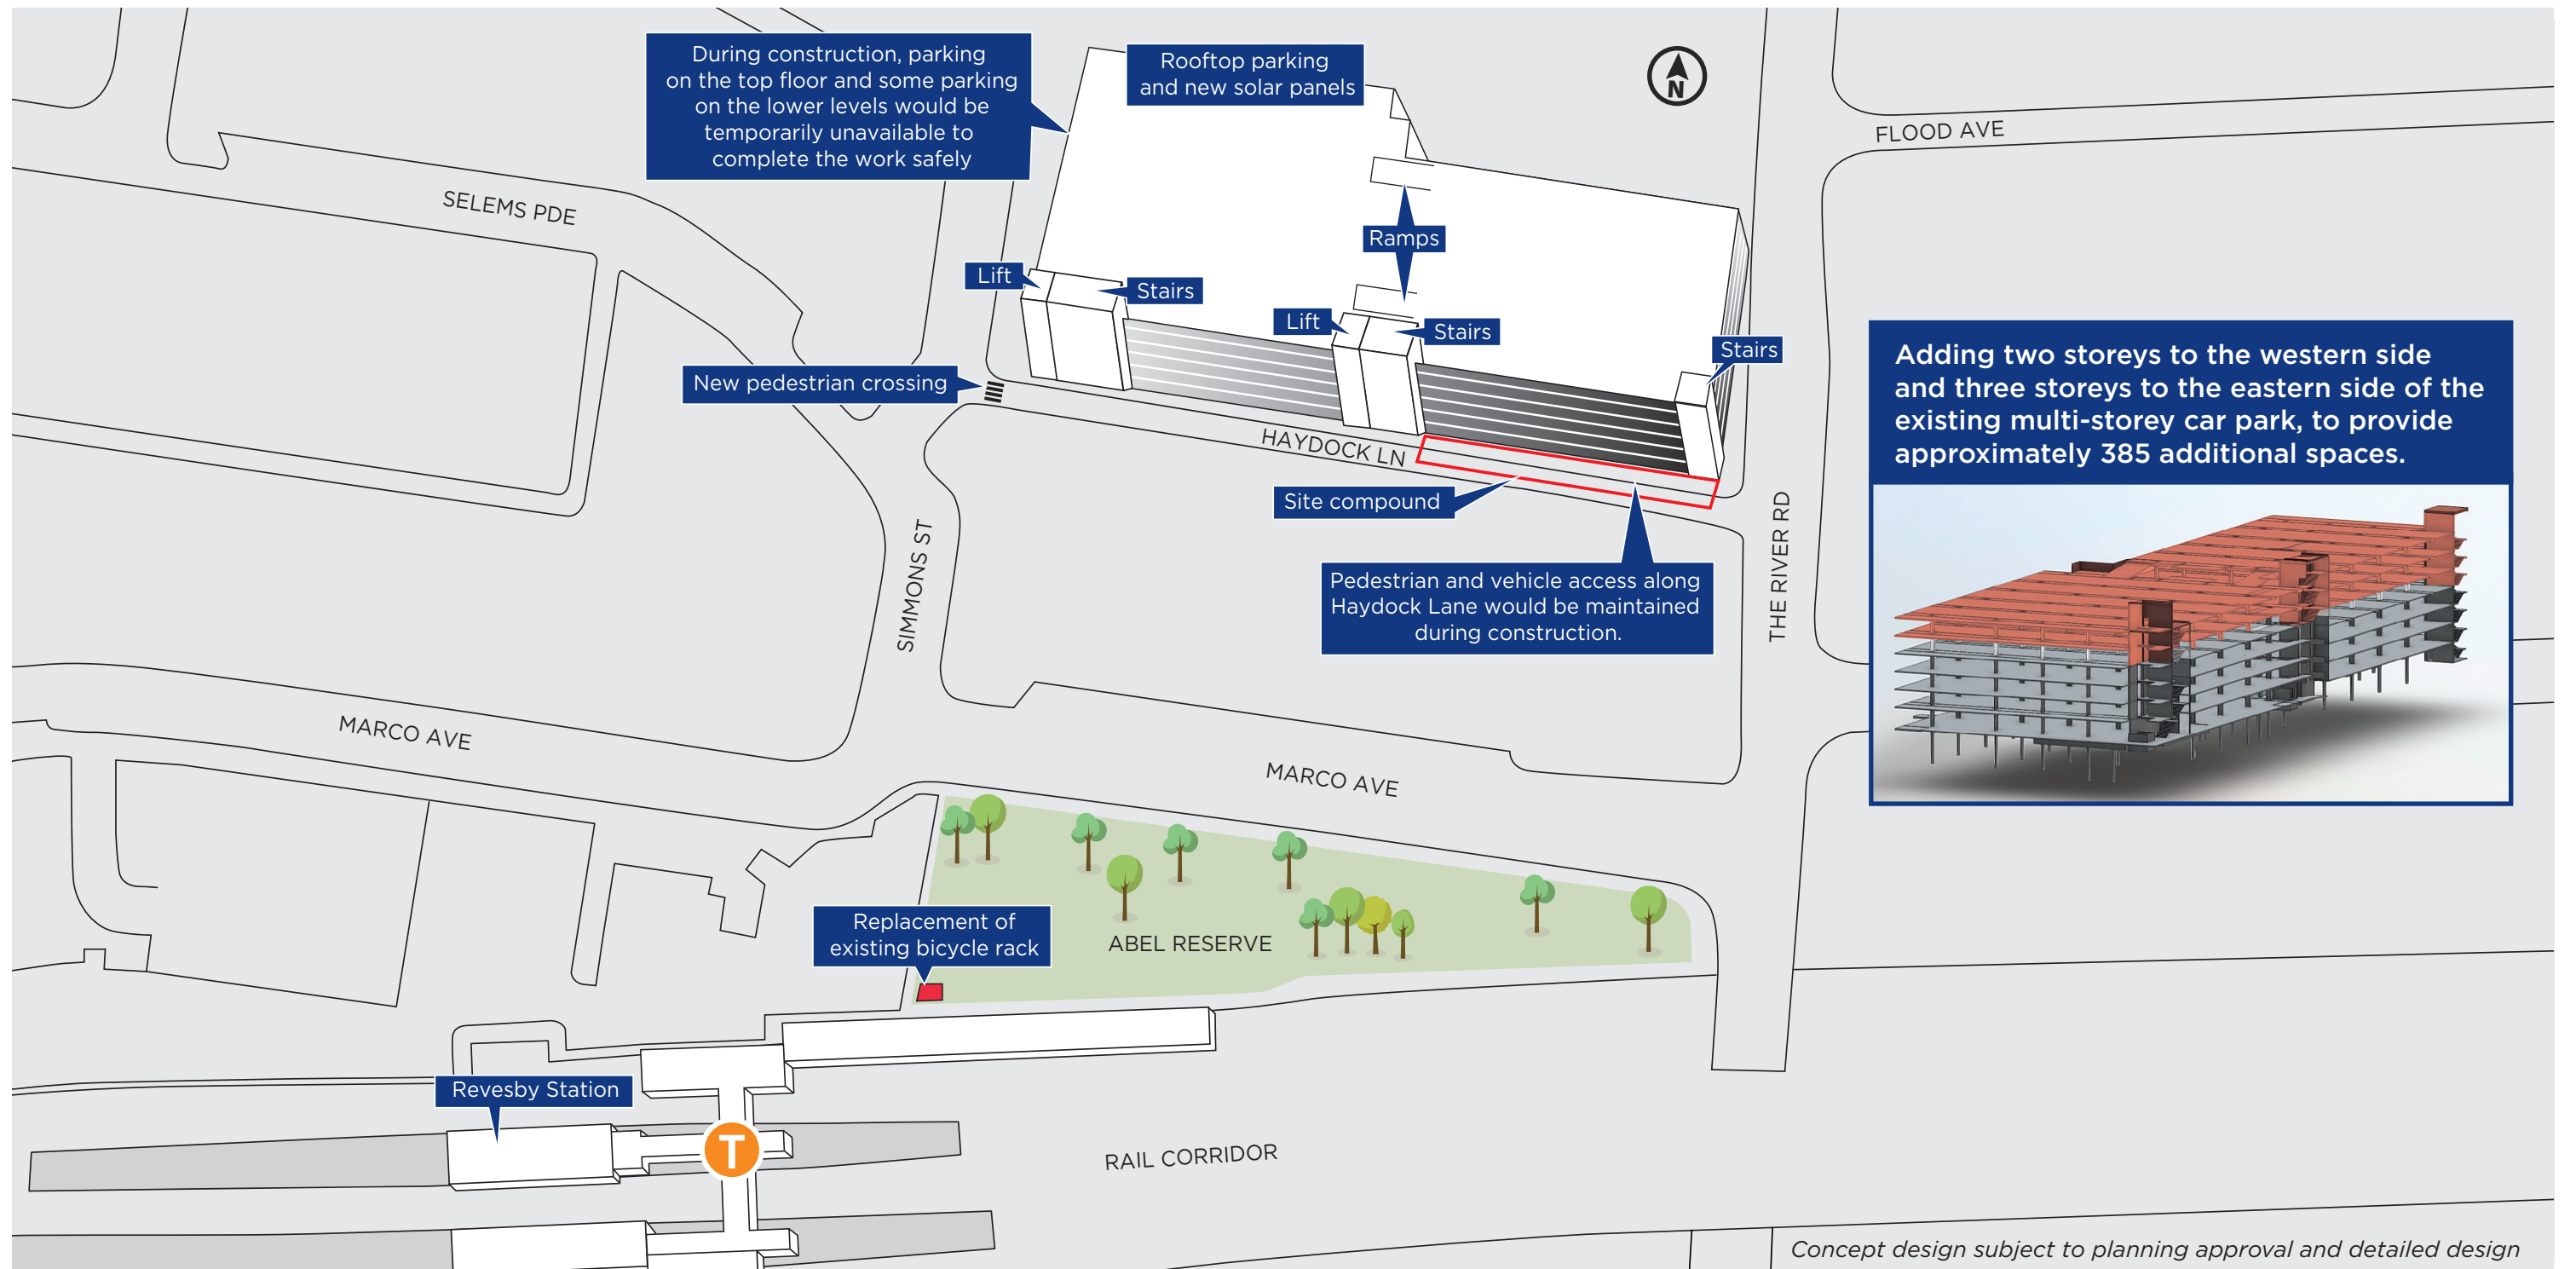

Revesby | Commuter Car Park Concept Design

Approximately 385 additional parking spaces are proposed

For more information call 1800 684 490 • Email projects@transport.nsw.gov.au or visit transport.nsw.gov.au/revesby