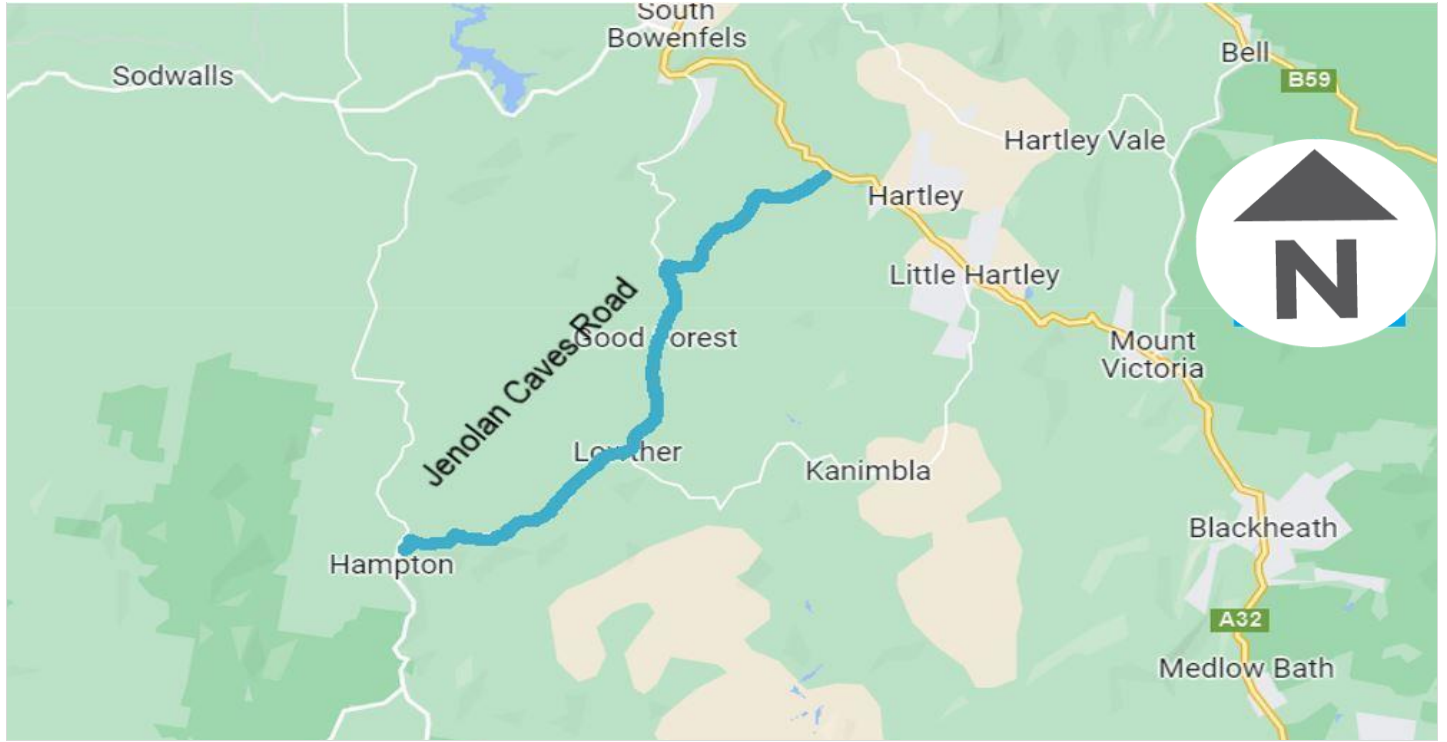

Location of work area

Contact us

Project Infoline **1800 167 499**

western.projects@transport.nsw.gov.au

nswroads.work/westregion

51-55 Currajong Street
PARKES NSW 2870

Interpreter service

For languages other than English call 131 450
Arabic • Greek • Hindi • Mandarin • Vietnamese

لطلب خدمة الترجمة الشفهية للغات غير الإنجليزية اتصل
بالرقم **131 450**

Για υπηρεσίες διερμηνείας σε άλλες γλώσσες εκτός από
τα Αγγλικά καλέστε το **131 450**

अंग्रेज़ी के अतिरिक्त अन्य भाषाओं के लिए दुभाषिया सेवा
131 450 पर कॉल करें

获取英语以外的其他语言口译协助服务可以致电**131 450**

Để có dịch vụ thông ngôn cho các ngôn ngữ khác tiếng
Anh, gọi số **131 450**

www.transport.nsw.gov.au/privacy-statement#Your_Privacy

For the latest traffic updates:

Call 132 701, visit livetraffic.com or
download the app Live Traffic NSW