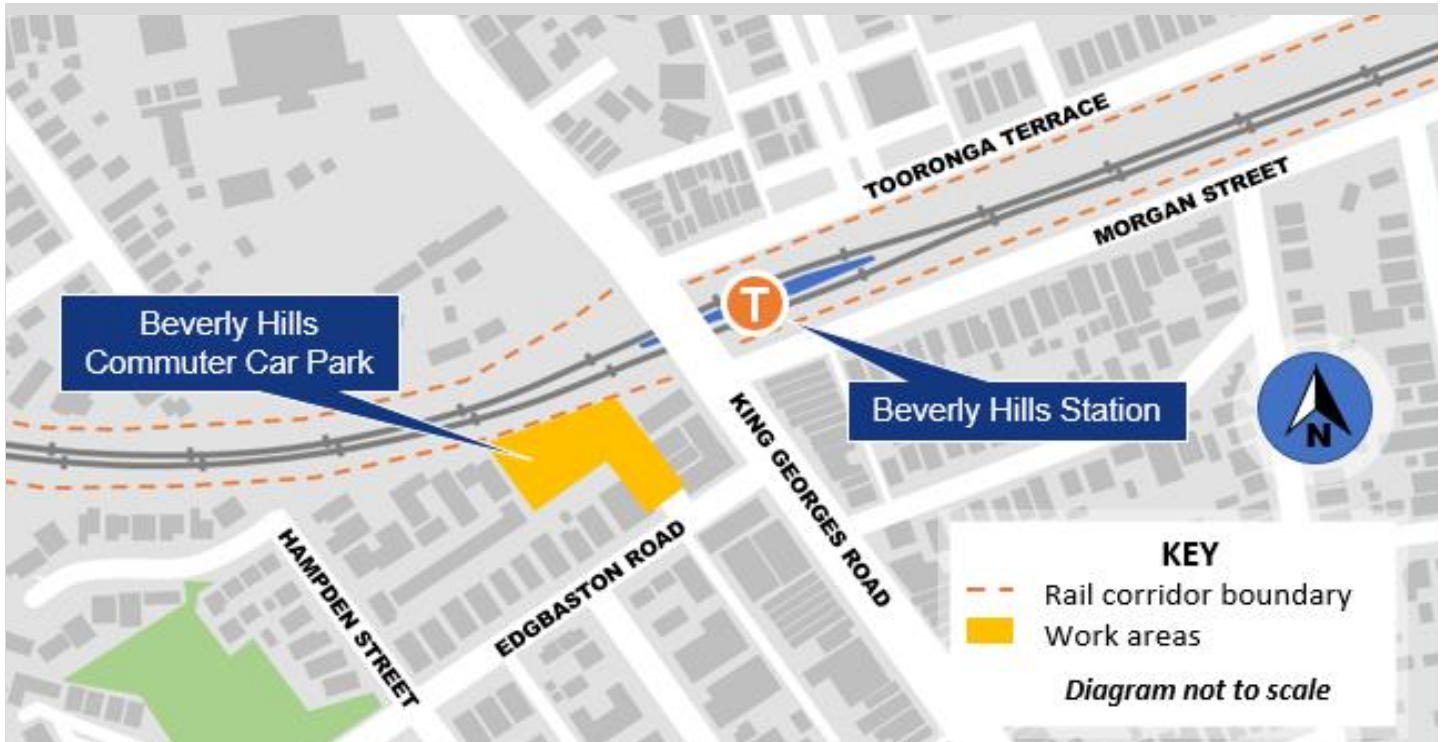

From Wednesday 26 April 2023, site establishment works for the construction of the Beverly Hills Commuter Car Park will begin. The first step will be the closure of the existing car park, followed by ongoing site establishment activities.

### What will this mean for you?

The car park at 2-2a Edgbaston Road will be closed until the commuter car park is opened in 2024.

You may notice an increase in signage, worker and vehicle movements and noise from machinery and equipment in the area.

## Location of work area