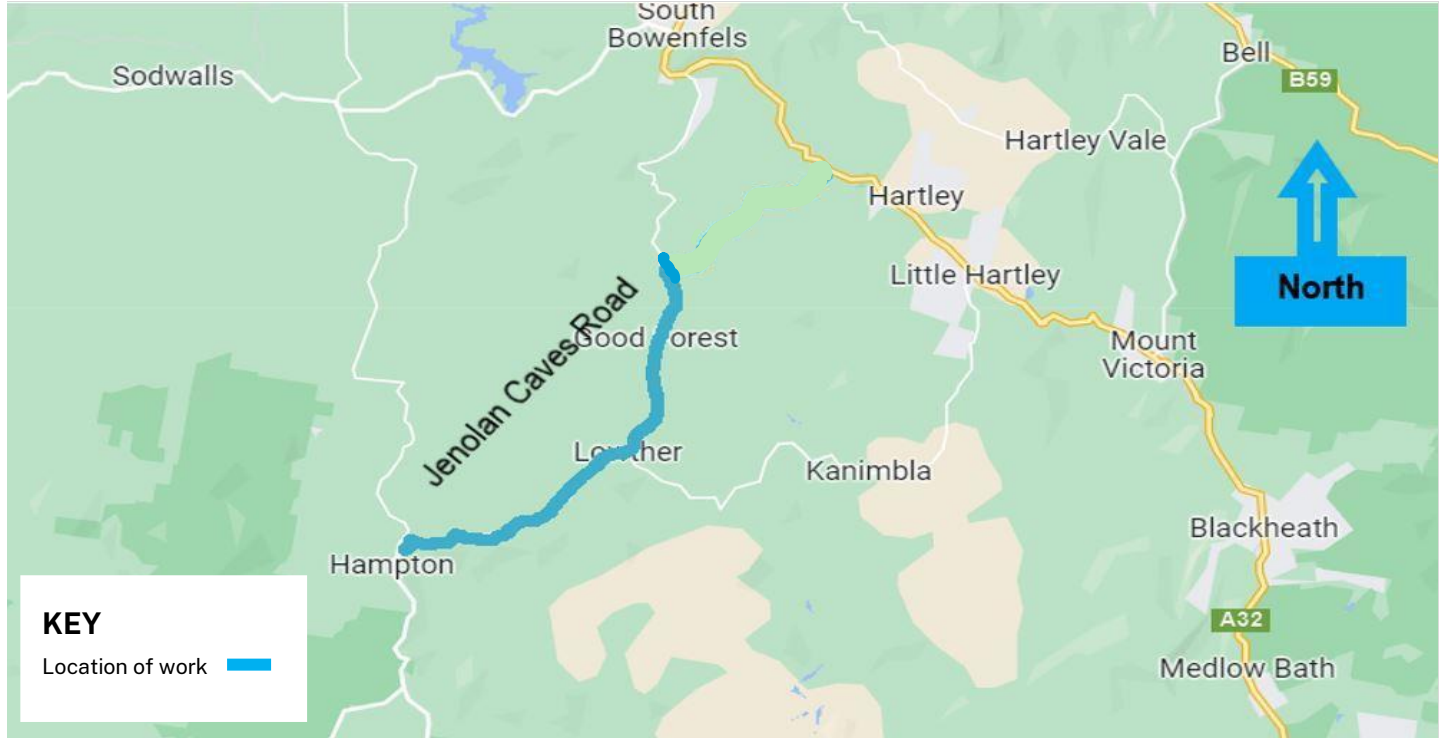

The work will involve the use of machinery which will generate some noise.

We will make every effort to minimise noise by arranging the work in stages at different locations and turning off machinery and vehicles when not in use.

Location of work area

Contact us

Project Infoline **1800 167 499**

western.projects@transport.nsw.gov.au

nswroads.work/westregion

51-55 Currajong Street
PARKES NSW 2870

Interpreter service

For languages other than English call 131 450
Arabic • Greek • Hindi • Mandarin • Vietnamese

لطلب خدمة الترجمة الشفهية للغات غير الإنجليزية اتصل
بالرقم **131 450**

Για υπηρεσίες διερμηνείας σε άλλες γλώσσες εκτός από
τα Αγγλικά καλέστε το **131 450**

अंग्रेज़ी के अतिरिक्त अन्य भाषाओं के लिए दुभाषिया सेवा
131 450 पर कॉल करें

获取英语以外的其他语言口译协助服务可以致电**131 450**

Để có dịch vụ thông ngôn cho các ngôn ngữ khác tiếng
Anh, gọi số **131 450**

www.transport.nsw.gov.au/privacy-statement#Your_Privacy

For the latest traffic updates:

Call 132 701, visit livetraffic.com or
download the app Live Traffic NSW