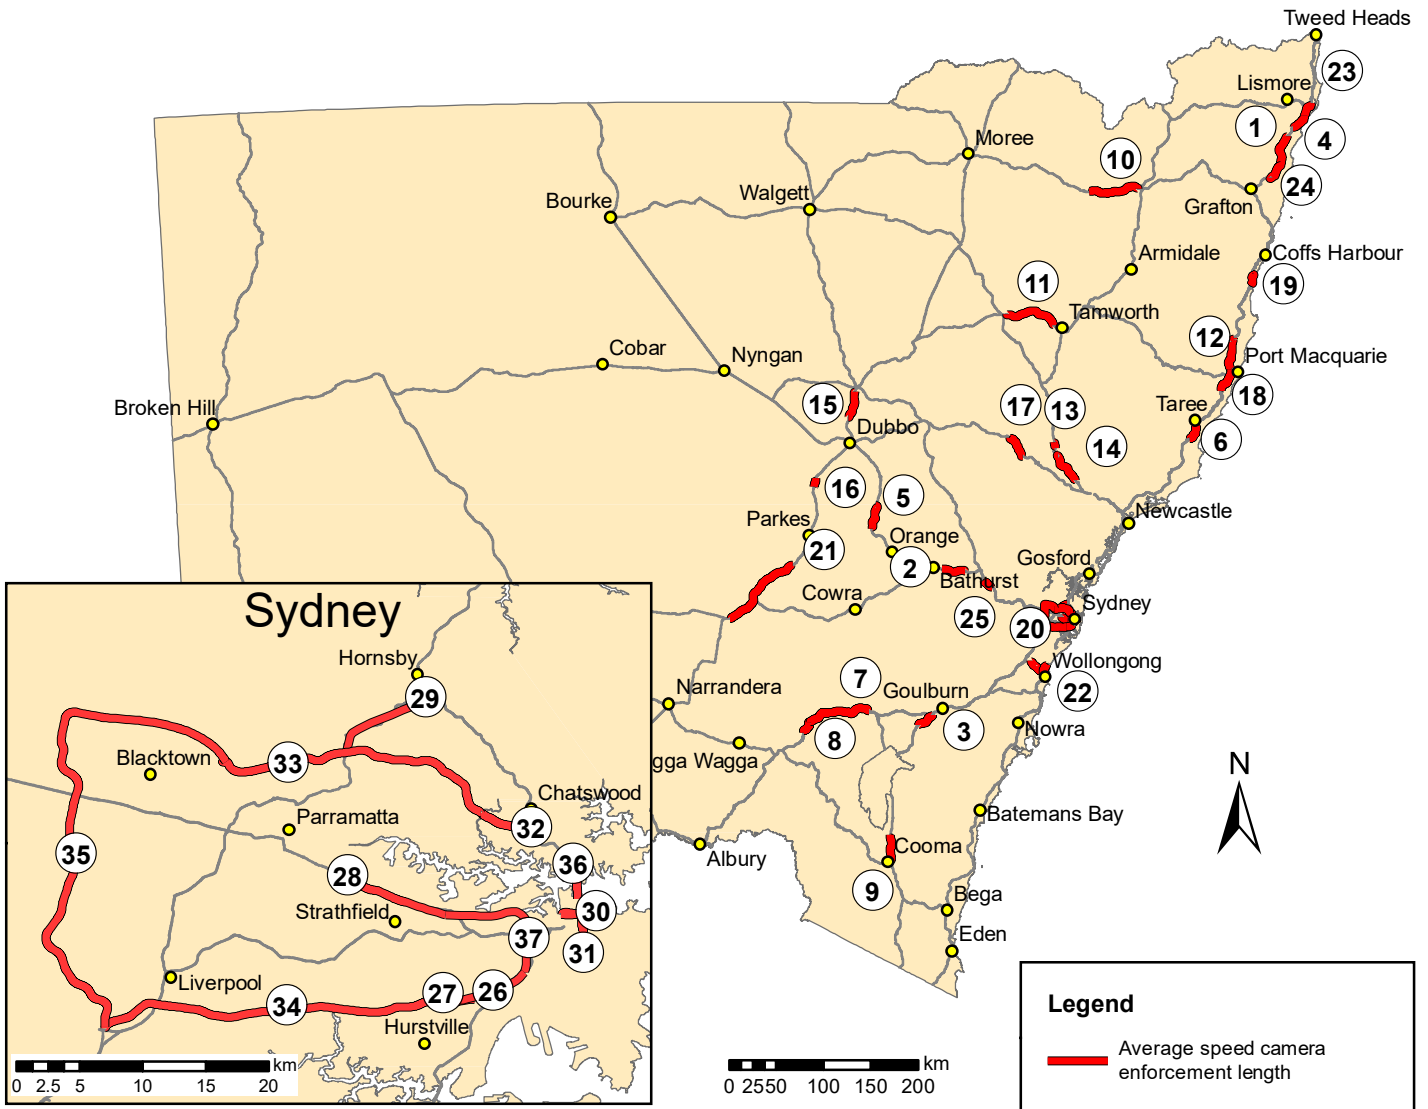

# NSW Average Speed Camera Enforcement Lengths

Number	Road	Section	Approximate Length (km)	Start of Warning Letter Period
1	Pacific Highway	Between Harwood and New Italy	35	31/03/2010
2	Great Western Highway	Between Meadow Flat and Raglan	26	31/05/2010
3	Federal Highway	Between Goulburn and Collector	20	30/05/2011
4	Blackwall Drive (formerly Pacific Highway)	Between Woodburn and Wardell	18	28/06/2011
5	Mitchell Highway	Between Molong and Cundumbul	28	5/08/2011
6	Pacific Highway	Between Nabcac and Taree	17	5/08/2011
7	Hume Highway	Between Coolac and Yass	72	26/08/2011
8	Hume Highway	Between Gundagai and Coolac	16	26/08/2011
9	Monaro Highway	Between Bredbo and Cooma	28	17/09/2011
10	Gwydir Highway	Between Glen Innes and Inverell	57	25/10/2011
11	Oxley Highway	Between Gunnedah and Tamworth	60	30/11/2011
12	Pacific Highway	Between Port Macquarie and Kempsey	36	14/12/2011
13	New England Highway	Between Muswellbrook and Aberdeen	7	16/12/2011
14	New England Highway	Between Singleton and Muswellbrook	36	20/12/2011
15	Newell Highway	Between Eumungerie and Gilgandra	30	22/12/2011
16	Newell Highway	Between Peak Hill and Tomingley	10	22/12/2011
17	Golden Highway	Between Sandy Hollow and Merriwa	28	1/03/2012
18	Pacific Highway	Between Kew and Port Macquarie	15	17/08/2012
19	Pacific Highway	Between Urunga and Valla	13	29/09/2012
20	Picton Road	Between Wilton and Mt Keira	17	17/10/2012
21	Newell Highway	Between Forbes and West Wyalong	94	22/03/2013
22	Mount Ousley Road	Between Bulli and Gwynneville	15	28/01/2014
23	Pacific Highway	Between Ballina and Wardell	16	5/02/2014
24	Pacific Highway / Blackwall Drive	Between Tyndale and Harwood	21	5/02/2014
25	Great Western Highway	Between Mount Victoria and Lithgow	11	19/01/2015
26	WestConnex M8	Between St Peters and Kingsgrove	9	18/08/2020
27	M5 East Tunnel	Between Arncliffe and Kingsgrove	4	13/10/2020
28	WestConnex M4	Between Ashfield and Lidcombe	7	30/10/2020
29	NorthConnex	Between West Pennant Hills and Wahroonga	9	27/11/2020
30	Cross City Tunnel	Between Sydney and Darlinghurst	2	-
31	Eastern Distributor	Between Zetland and Sydney	6	-
32	Lane Cove Tunnel	Between Artarmon and Lane Cove North	4	-
33	M2 Motorway	Between Lane Cove North and Baulkham Hills	20	-
34	M5 Motorway	Between Kingsgrove and Casula	23	-
35	M7 Motorway	Between Baulkham Hills and Prestons	40	-
36	Sydney Harbour Tunnel	Between Sydney and North Sydney	1	-
37	WestConnex M4 - M5 Link	Between Ashfield and St Peters	10	-