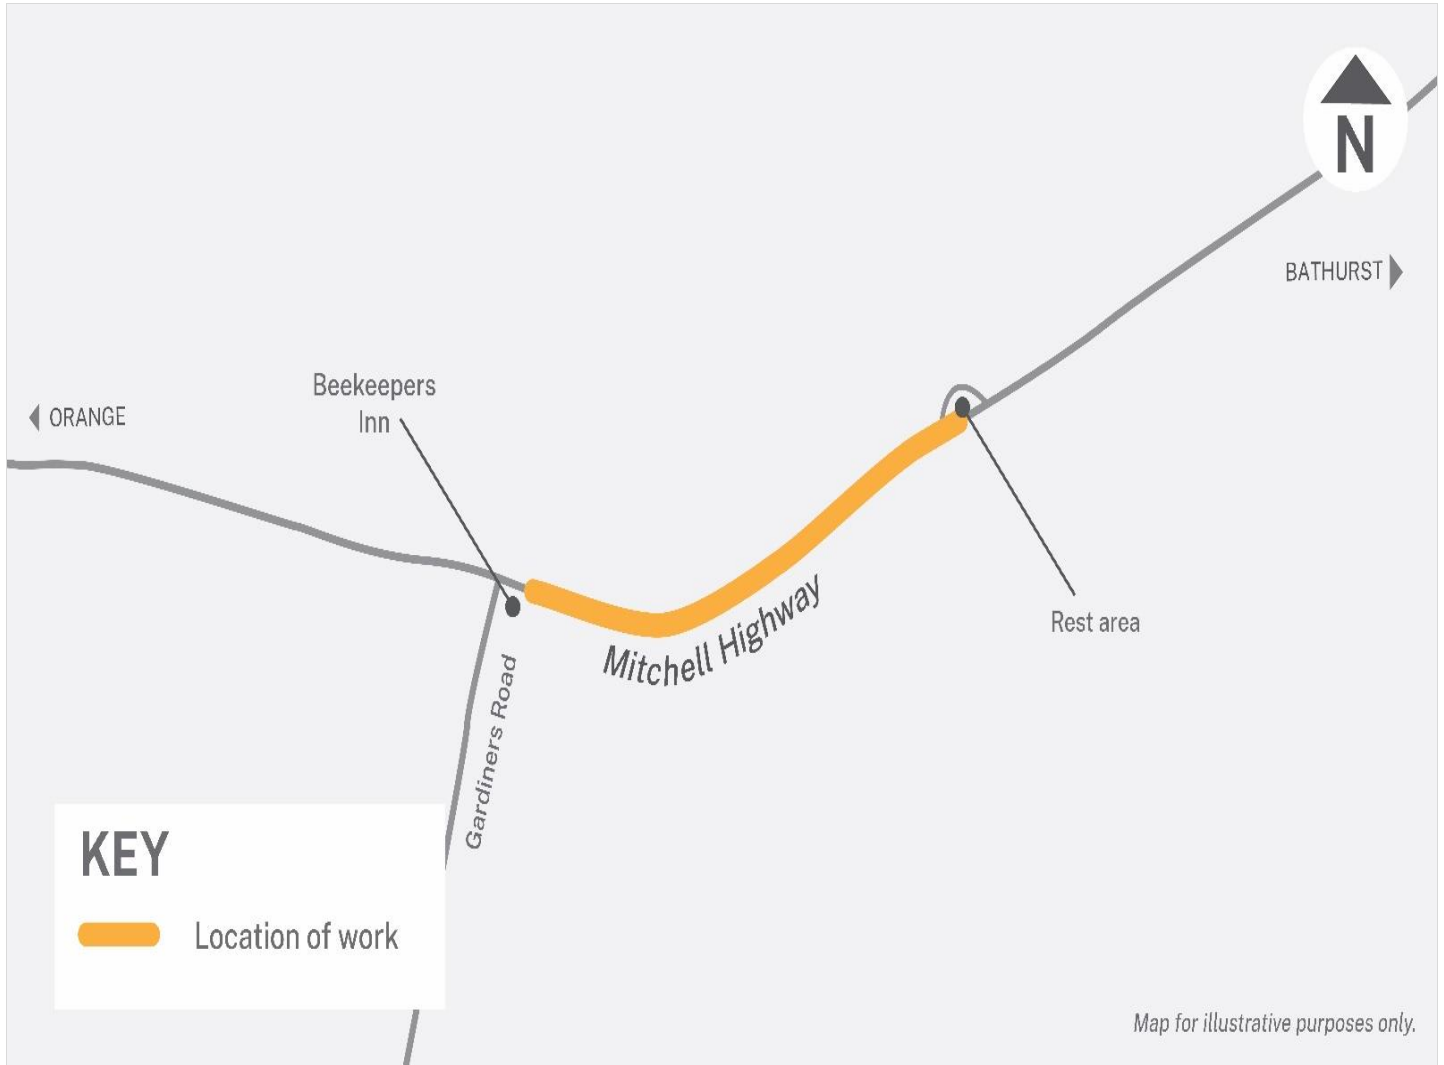

Location of work area

Contact us

Project Infoline **1800 167 499**

western.projects@transport.nsw.gov.au

nswroads.works/westregion

PO Box 334
PARKES, NSW 2870

Interpreter service

For languages other than English call 131 450
Arabic • Cantonese • Hindi • Mandarin • Vietnamese
لطلب خدمة الترجمة الشفهية للغات غير الإنجليزية اتصل بالرقم
131 450

獲取英語以外的其他語言傳譯協助服務可以致電**131 450**

अंग्रेज़ी के अतिरिक्त अन्य भाषाओं के लिए दुभाषिया सेवा **131 450**
पर कॉल करें

获取英语以外的其他语言口译协助服务可以致电**131 450**

Để có dịch vụ thông ngôn cho các ngôn ngữ khác tiếng Anh,
gọi số **131 450**

For the latest traffic updates:

Call 132 701, visit livetraffic.com or
download the app Live Traffic NSW

www.transport.nsw.gov.au/privacy-statement#Your_Privacy

Subscribe for updates at western.projects@transport.nsw.gov.au