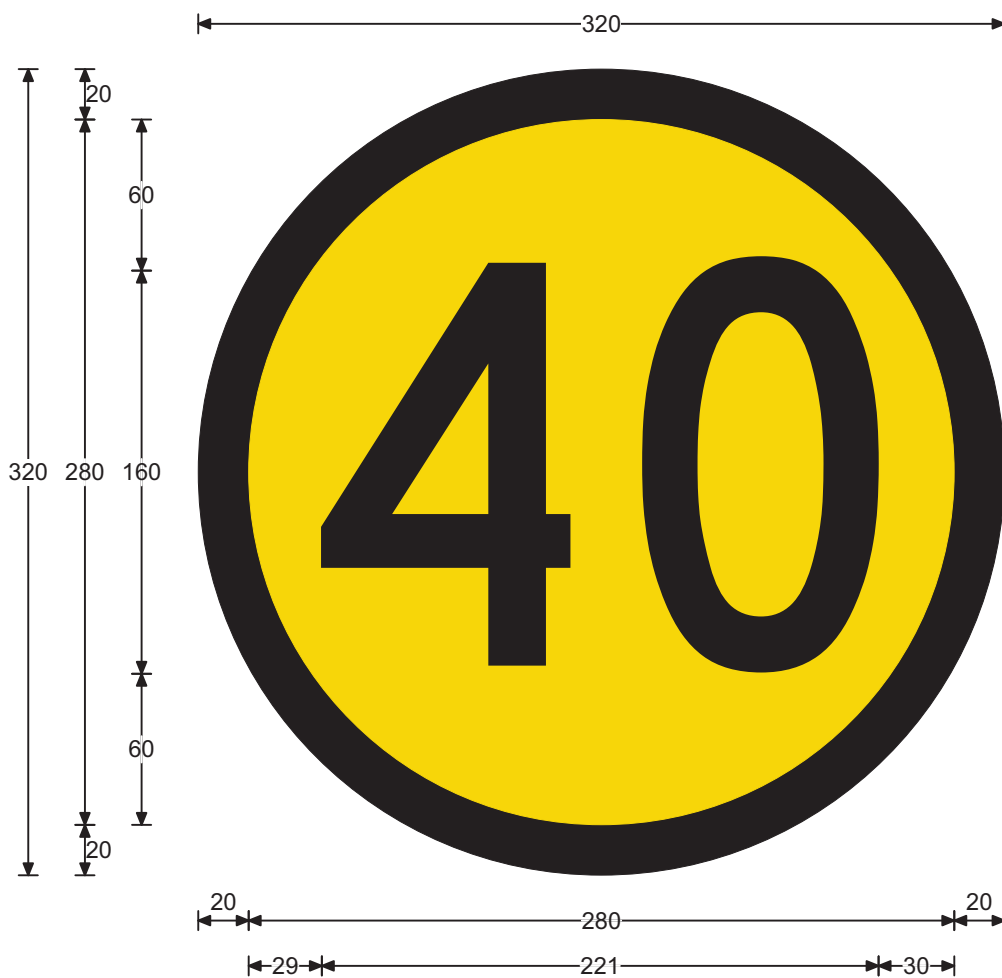

**Legend**  
40

**Font Type**  
FHWA Series C2000EX

**Font Size**  
160

Specifications:  
Aluminium Sign  
Black lgd & Border  
Cl.400 Yellow refl grd(AS1906.1)

Size:	600 x 450	Date:	23/8/23
Area:	0.27 sq.m	Scale:	1:5
Border:	10 x 20	Drawn:	daviesm
Cnr Rad:	50	Checked:	
Patch CR:	160	File:	w1-10
		Path:	H:\Signs\TTT\DRAWINGS\WARNING\TrasiCAD
Prepared using TraSiCAD Product of QMR		<b>W1-10</b>	

**Legend**  
40

**Font Type**  
FHWA Series C2000EX

**Font Size**  
160

**Patch Detail**

Size:	320 x 320	Date:	23/8/23
Area:	0.1 sq.m	Scale:	1:3
Border:	0 x 0	Drawn:	daviesm
Cnr Rad:	160	Checked:	
Patch CR:	140	File:	w1-10
		Path:	H:\Signs\TTT\DRAWINGS\WARNING\TrasiCAD
Prepared using TraSiCAD Product of QMR		<b>W1-10</b>	