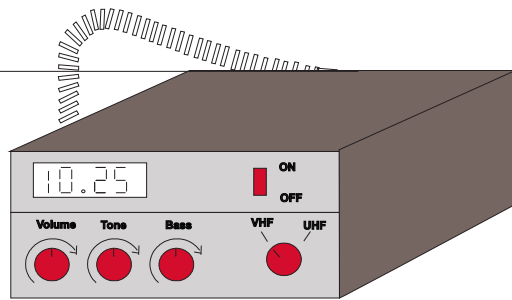

570

Colours:
As per AS/NZS 1906.1:2007
Background - Reflective Class IX
Diamond Grade White
Legend - Red, Blue & Black

Font style AS1744
Series D Medium

AD1187.

30
50

RETURNING OFFSHORE VESSELS LOG OFF WITH MARINE RESCUE

710

75

40 Radius

IP-LOMR-BUOY Issue 1 5.6.23