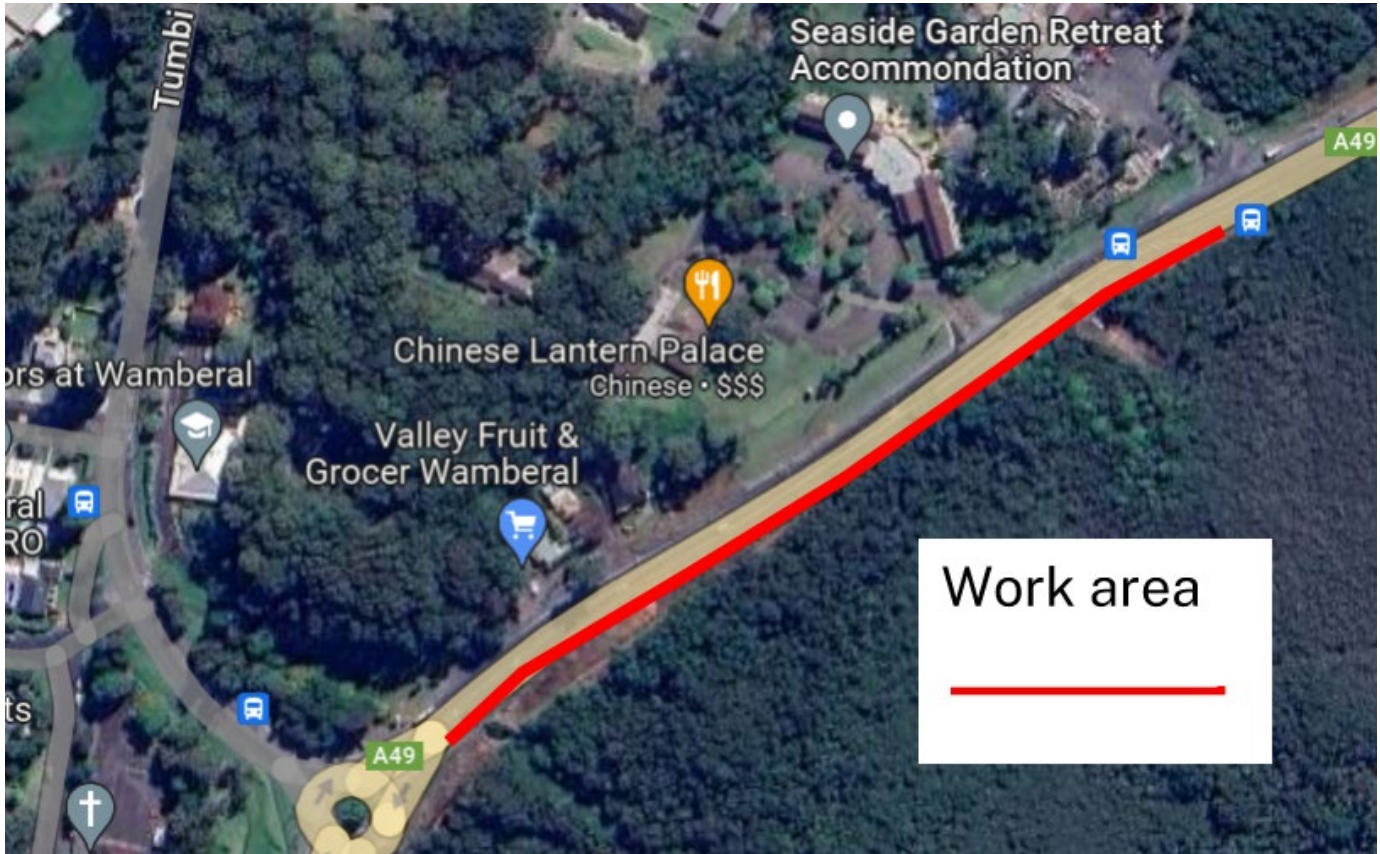

Location of work area

Contact us

Project Infoline **1800 490 636**

nicole.thompson@transport.nsw.gov.au

roads-waterways.transport.nsw.gov.au

For the latest traffic updates:
Call 132 701, visit livetraffic.com or
download the app Live Traffic NSW

Interpreter service

For languages other than English call 131 450
Arabic • Greek • Hindi • Mandarin • Vietnamese

لطلب خدمة الترجمة الشفهية للغات غير الإنجليزية اتصل
بالرقم **131 450**

Για υπηρεσίες διερμηνείας σε άλλες γλώσσες εκτός από
τα Αγγλικά καλέστε το **131 450**

अंग्रेज़ी के अतिरिक्त अन्य भाषाओं के लिए दुभाषिया सेवा
131 450 पर कॉल करें

获取英语以外的其他语言口译协助服务可以致电**131 450**

Để có dịch vụ thông ngôn cho các ngôn ngữ khác tiếng
Anh, gọi số **131 450**

www.transport.nsw.gov.au/privacy-statement#Your_Privacy