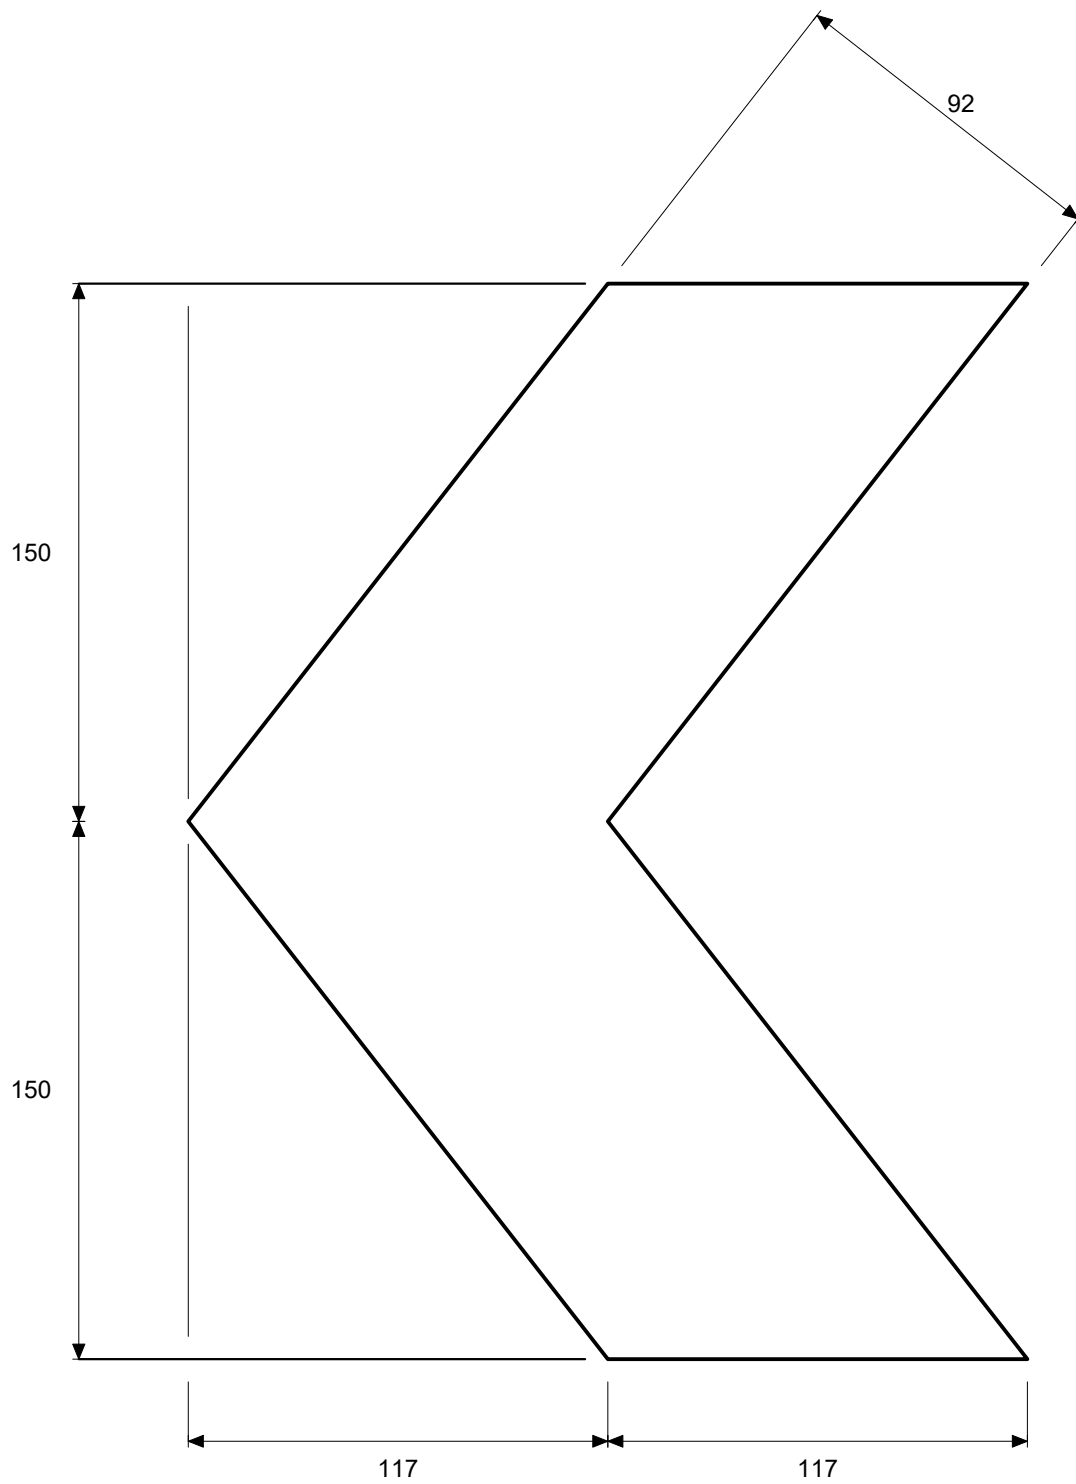

<u>Legend</u>	<u>Font Type</u>	<u>Font Size</u>
DETOUR	FHWA Series E2000EX	100
FOR	FHWA Series D2000EX	80
VEHICLES	FHWA Series D2000EX	80
LONG	FHWA Series D2000EX	80

Specifications: Aluminium Sign Black lgd & Border Cl.400 White refl grd(AS1906.1)	Size:	350 x 1300	Date:	26/7/23
	Area:	0.46 sq.m	Scale:	1:10
	Border:	5 x 10	Drawn:	daviesm
	Cnr Rad:	50	Checked:	
	Patch CR:	NA	File:	g9-5-3_1
		Path:	H:\Signs\TTT\DRAWINGS\GUIDE\TrasiCAD	
	Prepared using TraSiCAD Product of QMR		G9-5-3(L)	

Details of Sign Face Symbols

Size:	350 x 1300	Date:	26/7/23
Area:	0.46 sq.m		
Border:	5 x 10	Drawn:	daviesm
Cnr Rad:	50	Checked:	
		File:	g9-5-3_1
		Path:	H:\Signs\TTT\DRAWINGS\GUIDE\TrasiCAD
			G9-5-3(L)
	Prepared using TraSiCAD Product of QMR		