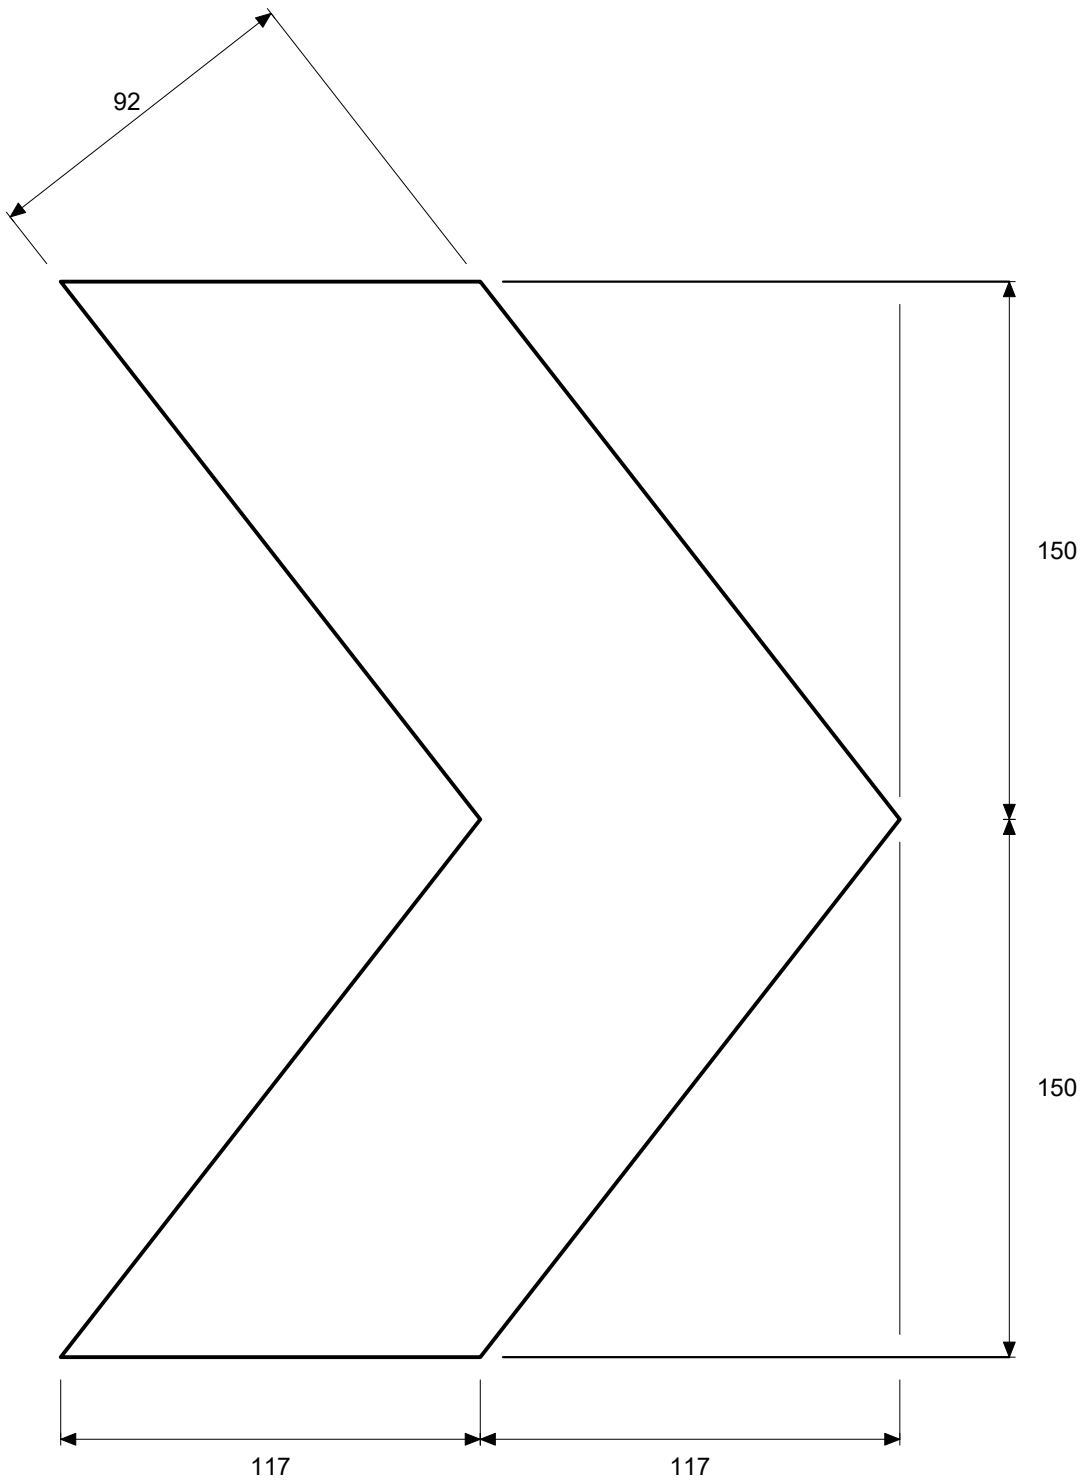

<u>Legend</u>	<u>Font Type</u>	<u>Font Size</u>
DETOUR	FHWA Series E2000EX	100
FOR	FHWA Series D2000EX	80
VEHICLES	FHWA Series D2000EX	80
LONG	FHWA Series D2000EX	80

Specifications: Aluminium Sign Black lgd & Border Cl.400 White refl grd(AS1906.1)	Size:	350 x 1300	Date:	26/7/23
	Area:	0.46 sq.m	Scale:	1:10
	Border:	5 x 10	Drawn:	daviesm
	Cnr Rad:	50	Checked:	
	Patch CR:	NA	File:	g9-5-3_r
		Path:	H:\Signs\TTT\DRAWINGS\GUIDE\TrasiCAD	
	Prepared using TraSiCAD Product of QMR		G9-5-3(R)	

**Details of Sign Face Symbols**

Size:	350 x 1300	Date:	26/7/23
Area:	0.46 sq.m		
Border:	5 x 10	Drawn:	daviesm
Cnr Rad:	50	Checked:	
		File:	g9-5-3_r
		Path:	H:\Signs\TTT\DRAWINGS\GUIDE\TrasiCAD
			<b>G9-5-3(R)</b>
Prepared using TraSiCAD Product of QMR			