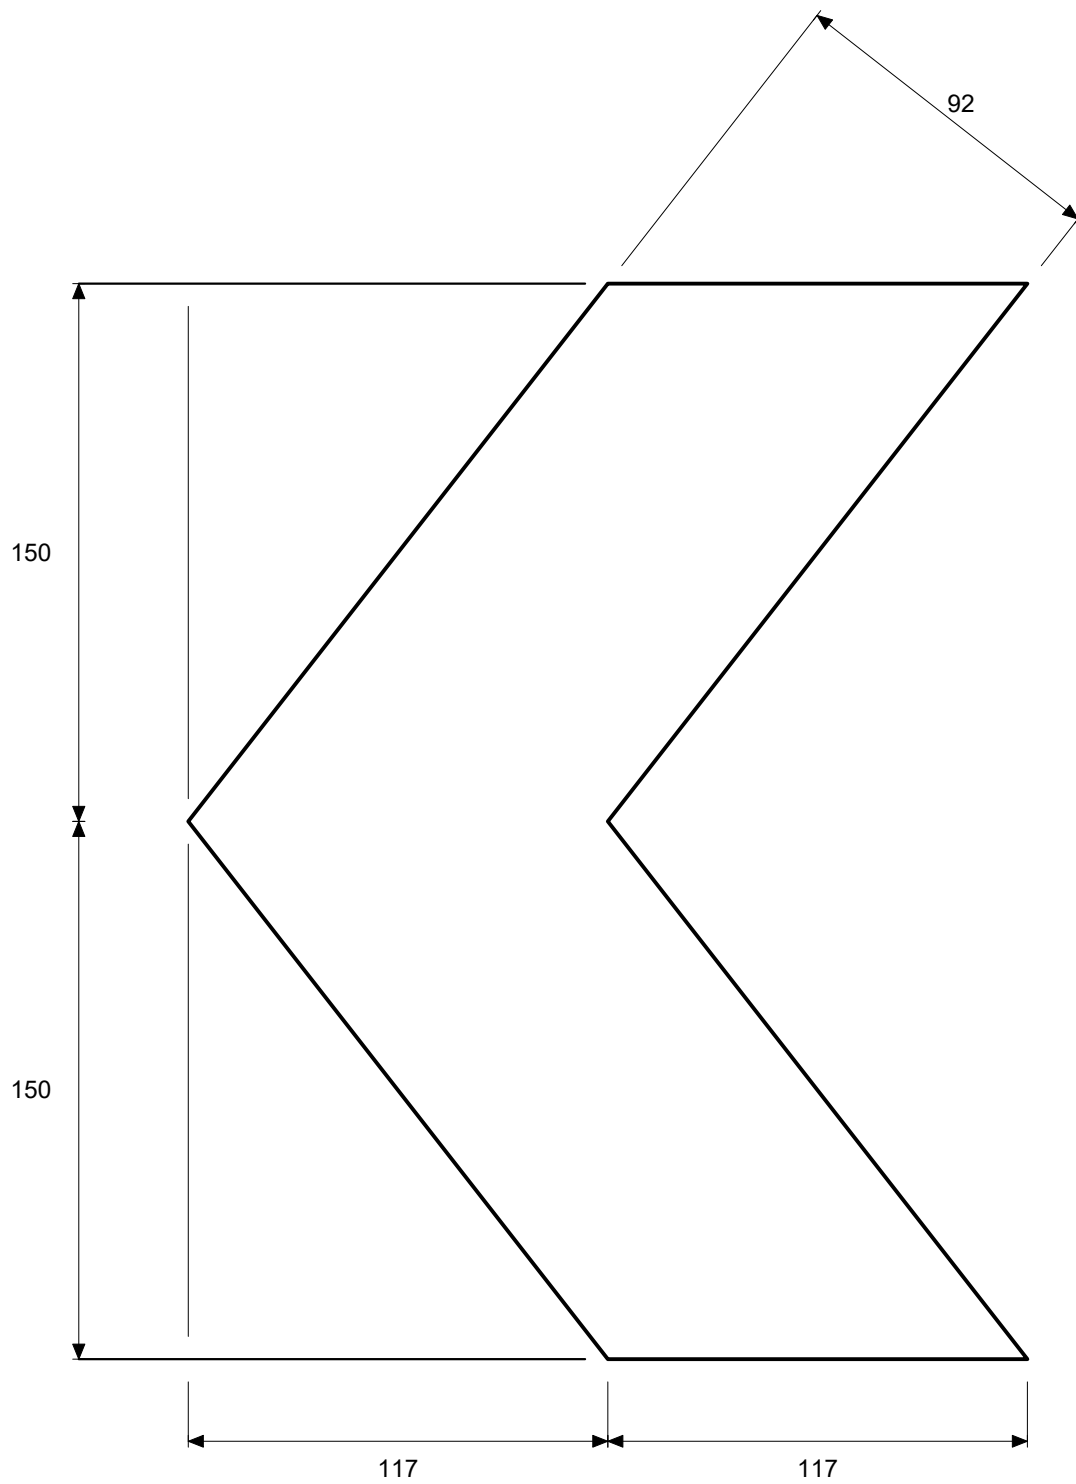

<u>Legend</u>	<u>Font Type</u>	<u>Font Size</u>
DETOUR	FHWA Series E2000EX	100
FOR	FHWA Series D2000EX	80
VEHICLES	FHWA Series D2000EX	80
WIDE	FHWA Series D2000EX	80

Specifications: Aluminium Sign Black lgd & Border Cl.400 White refl grd(AS1906.1)	Size:	350 x 1300	Date:	26/7/23
	Area:	0.46 sq.m	Scale:	1:10
	Border:	5 x 10	Drawn:	daviesm
	Cnr Rad:	50	Checked:	
	Patch CR:	NA	File:	g9-5-4_1
		Path:	H:\Signs\TTT\DRAWINGS\GUIDE\TrasiCAD	
	Prepared using TraSiCAD Product of QMR		G9-5-4(L)	

Details of Sign Face Symbols

Size:	350 x 1300	Date:	26/7/23
Area:	0.46 sq.m		
Border:	5 x 10	Drawn:	daviesm
Cnr Rad:	50	Checked:	
		File:	g9-5-4_1
		Path:	H:\Signs\TTT\DRAWINGS\GUIDE\TrasiCAD
			G9-5-4(L)
	Prepared using TraSiCAD Product of QMR		